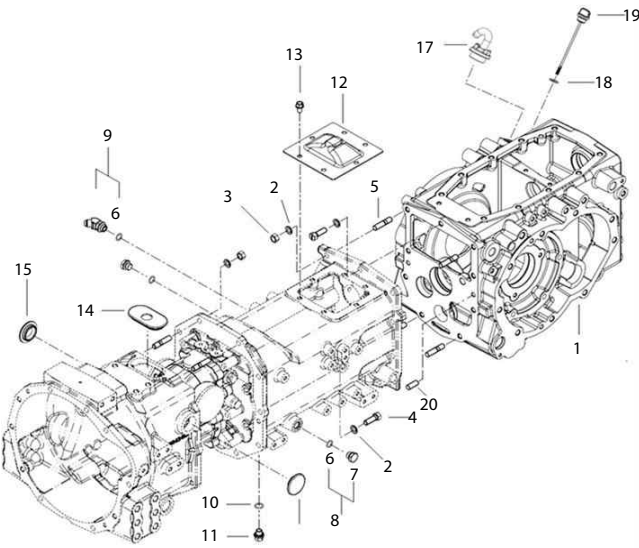

(CLUTCH HOUSING)-37

(CLUTCH HOUSING)-37

		SB36h				
		A	B	C		
		Qty				
Key	Part No	Part Name	A	B	C	Remark
1	TA00042413G	CLUTCH HOUSING	1			
2	TA00038871E	SLEEVE, PTO	1			
3	22351-060016	SPRING PIN	2			
4	26450-080142	HEXAGON SOCKET BOLT	6			
5	TA00040214B	STUD BOLT	2			
6	22217-120000	SPRING WASHER	5			
7	26716-120002	HEX NUT	3			
8	TA00040213B	HEX BOLT	2			
9	TA00040292A	HEX BOLT	1			
10	FB36330000A	HEX BOLT(SW)	5			
11	22312-080180	PIN	2			
12	22417-300250	COTTER PIN	1			
13	TA00038610A	COVER ASSY	1			
14	26106-100202	HEX FLANGE BOLT	4			
15	TA00055258A	PLUG(14)	12			
16	TB26060000A	PLUG	3			
17	TA00034078A	AIR BREATHER	1			

(CHASSIS)

HST (PUMP, HST)-38

HST (PUMP, HST)-38

		SB36h				
		A	B	C		
		Qty				
Key	Part No	Part Name	A	B	C	Remark
1	TA00042272E	MISSION CASE	1			
2	TA00042425A	PLATE	1			
3	TA00059527A	HST 28cc	1			
4	22312-100180	PARALLEL PIN	3			
5	22312-100300	PARALLEL PIN	1			
6	26106-100302	HEX FLANGE BOLT	3			
7	24311-000150	O-RING	1			
8	24311-000500	O-RING	2			
9	22312-100120	PARALLEL PIN	1			
10	22242-000200	SNAP RING	1			
11	26013-100702	HEX BOLT W/WASHER	4			
12	26013-100502	HEX BOLT W/WASHER	2			
13	TA00042781B	ADAPTOR(3/8)	1			
14	CEE4050000A	ELBOW	1			
15	TT80180000A	CLAMP	1			
16	26106-080162	HEX FLANGE BOLT	1			

(CHASSIS)

(TRANSMISSION CASE)-44

(TRANSMISSION CASE)-44

Key	Part No	Part Name	SB36h			Remark
			Qty			
			A	B	C	
1	TA00043199D	REAR AXLE CASE	1			
2	22217-120000	SPRING WASHER	19			
3	26716-120002	HEX NUT	6			
4	TH22090000A	WASHER ASSY HEX BOLT	13			
5	FT80120000A	STUD BOLT	6			
6	24311-000140	O-RING	3			
7	NTA11301000A	PLUG	2			
8	NTA1130000A	PLUG ASSY	2			
9	FT33060000A	ADAPTOR	1			
10	24311-000160	O-RING	2			
11	TB28120000C	OUT OIL PLUG	2			
12	TA00042422A	COVER, PTO CLUTCH	1			
13	26106-100162	HEX FLANGE BOLT	6			
14	TA00043328A	COVER, RUBBER	1			
15	TA00042481A	PLUG, RUBBER	2			
17	FT80370000A4	OIL CAP	1			
18	24311-000180	O-RING	1			
19	TA00038076A	OIL LEVEL STICK	1			
20	22312-100180	PIN	2			