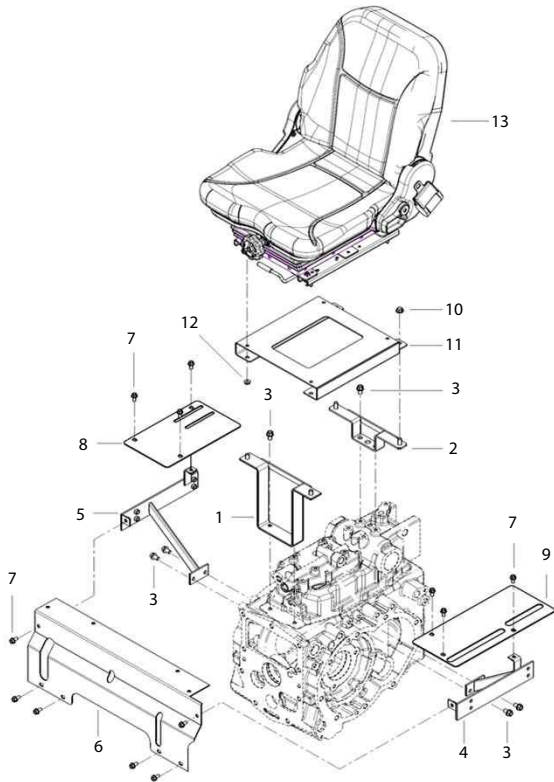

(SEAT)-140

(SEAT)-140

Key	Part No	Part Name	SB36h			Remark
			Qty			
			A	B	C	
1	TA00039024C	SEAT BRACKET	1			
2	TA00034064C	BRACKET ASS'Y	1			
3	26106-100162	HEX FLANGE BOLT	8			
4	TA00039082C	COVER BRACKET ASS'Y(P/D)	1			
5	TA00039075D	COVER BRACKET ASS'Y(RANGE SHIFT)	1			
6	TA00042965B	DUST COVER ASS'Y	1			
7	26106-080162	HEX FLANGE BOLT	12			
8	TA00039074C	LEVER COVER(P/D)	1			
9	TA00039081D	LEVER COVER(RANGE SHIFT)	1			
10	26367-100002	HEX FLANGE NUT	4			
11	TA00041888A	BRACKET, SEAT	1			
12	26367-080002	HEX FLANGE NUT	4			
13	TA00051494A	SEAT ASS'Y	1