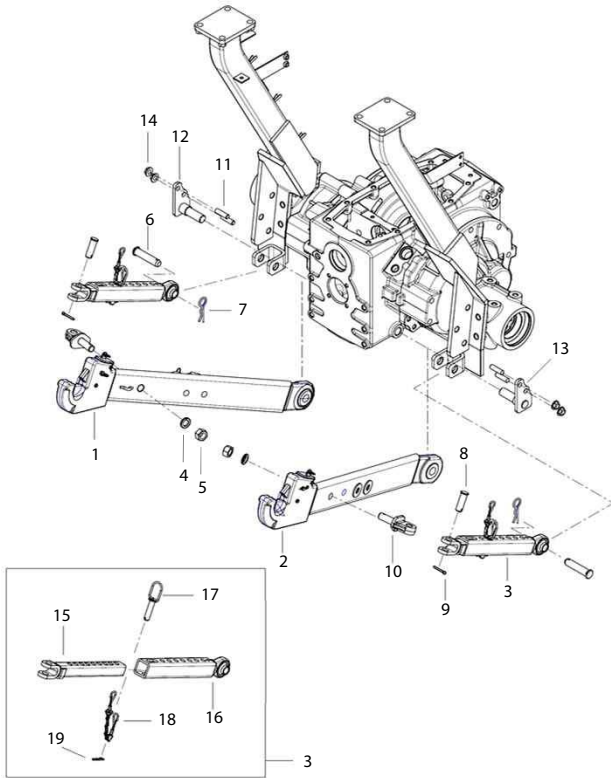

(LOWER LINK)-150

(LOWER LINK)-150

Key	Part No	Part Name	SB36h			Remark
			Qty			
			A	B	C	
1	TA00055188A	LINK ASS'Y, LOWER	1			
2	TA00055189A	LINK ASS'Y, LOWER	1			
3	TA00041947B	CHECK BAR ASS'Y	2			
4	22217-180000	SPRING WASHER	2			
5	26736-180002	HEX NUT	2			
6	TTE7290000B	PIN	2			
7	TTE7010000A	SNAP PIN	2			
8	FTF090000A4	PIN, CHECK CHAIN	2			
9	22417-500320	COTTER PIN	2			
10	TA00016119A	BOLT	2			
11	26216-120252	STUD BOLT	4			
12	TA00039356B	LINK PIN ASSY, LOWER	1			
13	TA00039490B	LINK PIN (RIGHT) ASSY, LOWER	1			
14	26367-120002	HEX FLANGE NUT	4			
15	TA00041949A	CHECK BAR B	2			
16	TA00041948A	CHECK BAR F	2			
17	FBF0050000A4	CHECK PIN	2			
18	FBF0060000A4	CONNECT LINK	2			
19	22360-140000	SNAP PIN	2