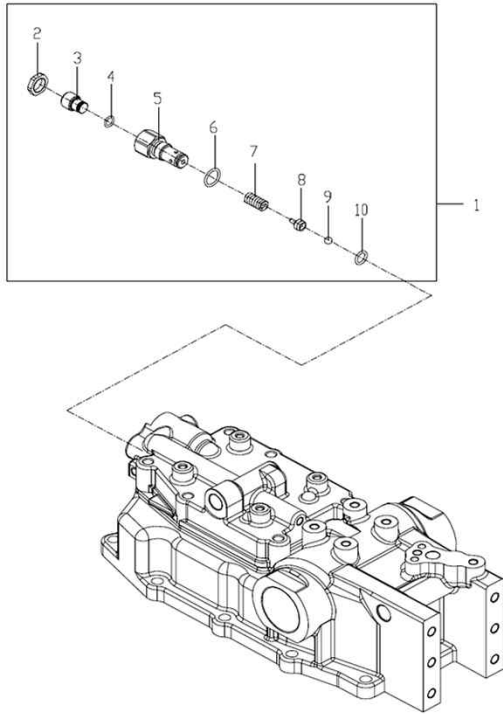

(CHASSIS)

(SAFETY VALVE)-108

(SAFETY VALVE)-108

		SB36h				
		A	B	C		
		Qty				
Key	Part No	Part Name	A	B	C	Remark
1	TA00036187A	SAFETY VALVE ASSY	1			
2	TA00036419A	NUT	1			
3	TA00036418A	BOLT	1			
4	24315-000100	O-RING	1			
5	TA00036392A	BODY, SAFETY VALVE	1			
6	24315-000180	O-RING	1			
7	TA00036420A	SPRING	1			
8	TA00036417A	BALL GUIDE	1			
9	24190-100001	STEEL BALL	1			
10	24315-000125	O-RING	1			

(CHASSIS)