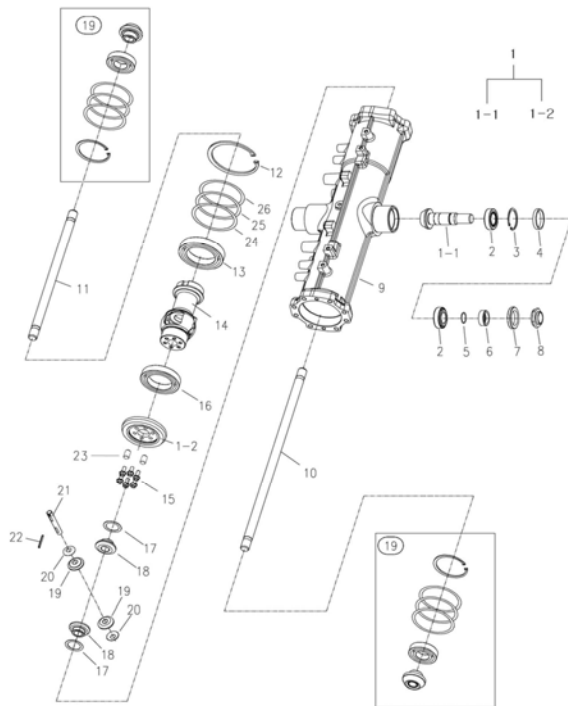

(RING GEAR, DIFFERENTIAL GEAR)-12

(RING GEAR, DIFFERENTIAL GEAR)-12

			SB36h			
			A	B		
			A	B		
			B			
Key	Part No	Part Name	Qty			Remark
			A	B	C	
1	TA00033454C	RING GEAR ASS'Y	1			
1-1	TA00033455B	DRIVE PINION	1			
1-2	TA00033456C	RING GEAR	1			
2	24141-320060	ROLLER BEARING	2			
3	22252-000550	SNAP RING	1			
4	TA00033478A	COLLAR	1			
5	24311-000300	O-RING	1			
6	TA00033471A	BUSH	1			
7	24421-405508	OIL SEAL	1			
8	TA00033472A	NUT	1			
9	TA00041532A	CASE	1			narrow
10	TA00041539A	FRONT FIRST SHAFT	1			narrow
11	TA00041540A	FRONT FIRST SHAFT	1			narrow
12	22252-001100	SNAP RING	2			
13	24101-060144	BALL BEARING	1			
14	TA00033451C	DIFFERENTIAL CASE	1			
15	TA00054318A	HEX FLANGE BOLT	6			
16	24101-060134	BALL BEARING	2			
17	TC57120000A4	LINER	2			
18	TC57090000A4	DIFFERENTIAL GEAR 14	2			
19	TC57100000A4	DIFFERENTIAL GEAR 10	2			
20	TC57130000A4	LINER	2			
21	TC57110000B4	SHAFT, DIFFERENTIAL PINION	1			
22	22252-000000	SPRING PIN	1			
23	22312-080140	PIN	2			
24	TA00033482A	SHIM, 0.5T	1			
25	TA00033483A	SHIM, 0.5T	1			
26	TA00033484A	SHIM, 0.2T	1