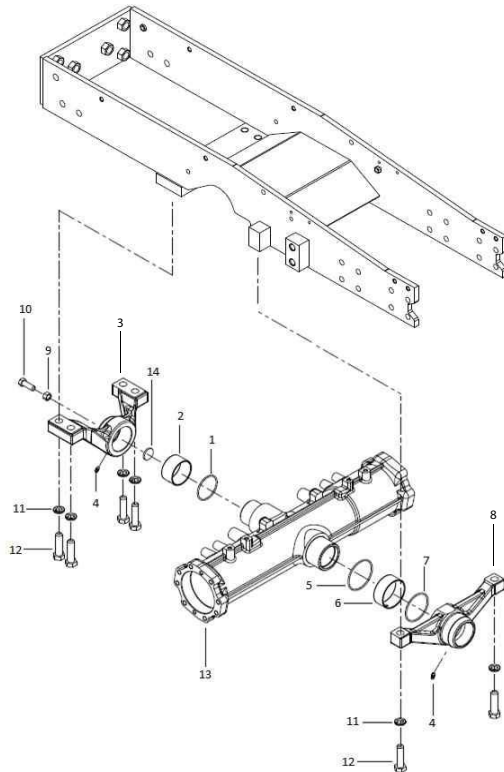

(CENTER PIN SUPPORTER)-9

(CENTER PIN SUPPORTER)-9

		SB36h				
		A	B	C		
		Qty				
Key	Part No	Part Name	A	B	C	Remark
1	24321-000600	O-RING	1			
2	TA00034105A	BUSH	1			
3	TA00048801A	FRONT AXLE SUPPROT ASS'Y	1			
4	24764-060000	NIPPLE, GREASE	2			
5	24321-000750	O-RING	1			
6	TA00034103A	BUSH	1			
7	24321-000700	O-RING	1			
8	TA00034102C	REAR AXLE SUPPROT ASS'Y	1			
9	26716-120002	PLATE	1			
10	26116-120354	HEX FLANGE BOLT	1			
11	22217-160000	SPRING WASHER	6			
12	26116-160602	HEX BOLT	6			
13	TA00054778A	CASE	1			narrow
14	TA00048803A	WASHER	1