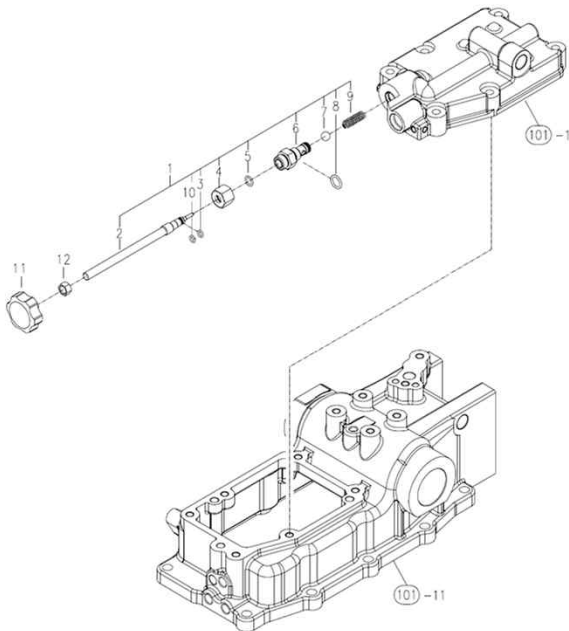

(STOP VALVE)-109

(STOP VALVE)-109

		SB36h				
		A	B	C		
		Qty				
Key	Part No	Part Name	A	B	C	Remark
1	TA00033887B	STOP V/V	1			
2	TA00033889B	STOP BOLT	1			
3	24315-000060	O-RING	1			
4	TA00033888A	NUT	1			
5	24311-000100	O-RING	1			
6	TA00033890B	BODY, STOP V/V	1			
7	24190-140001	STEEL BALL	1			
8	24311-000140	O-RING	1			
9	TA00034091B	SPRING	1			
10	TA00036537A	RING, BACKUP	1			
11	TTA9040000A4	KNOB	1			
12	26716-100002	HEX NUT	1