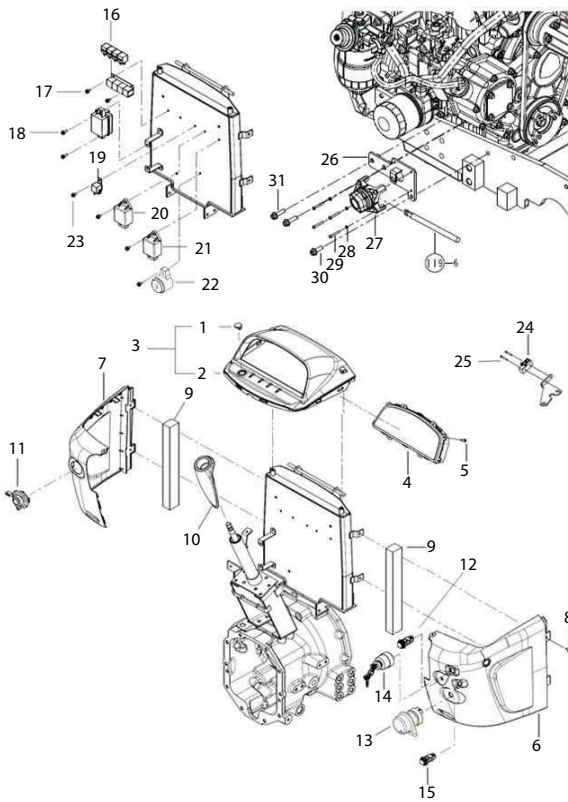

(CHASSIS)

(SWITCH)-125

(SWITCH)-125

Key	Part No	Part Name	SB36h			Remark
			Qty			
			A	B	C	
1	TA00042539A	CAP	1			
2	TA00041201B	METER COVER	1			
3	TA00042932A	METER COVER ASSY	1			
4	HA00001412A	METER	1			
5	22867-400120	SCREW	8			
6	TA00042933B	DASHBOARD R	1			
7	TA00041159A	DASHBOARD L	1			
8	TCE9010000A	BOLT	9			
9	TA00040936C	URETHANE	2			
10	TA00041202A	COLUMN COVER	1			
11	HA00000067A	COMBINATION SWITCH	1			
12	HA00001033A	SWITCH, CRUISE	1			
13	HA00001350A	PTO SWITCH	1			
14	TTC5030000B	START SWITCH ASS'Y	1			
15	FTCS340000A	EMERGENCY SWITCH	1			
16	FTCS130000A	RELAY	6			
17	26013-060169	HEX BOLT(+)	2			
18	26106-060182	HEX FLANGE BOLT	2			
19	FTB9160000A	GLOW RELAY	1			
20	HA00000821A	WITH A FLASH UNIT	1			
21	HA00001349A	CONTROL UNIT	1			
22	RN66310000A	BUZZER, WARNING	1			
23	26106-060122	HEX FLANGE BOLT	4			
24	FTCS110000A	PTO CONNECT SWITCH	1			
25	26557-040302	SCREW	2			
26	TA00053734A	BRACKET, POWER DOWN	1			
27	HA00001352A	SWITCH, POWER DOWN	1			
28	22217-040000	SPRING WASHER	4			
29	26557-040302	(+) SCREW	4			
30	26106-080302	HEX FLANGE BOLT	2			
31	26106-080252	HEX FLANGE BOLT	1			

(CHASSIS)