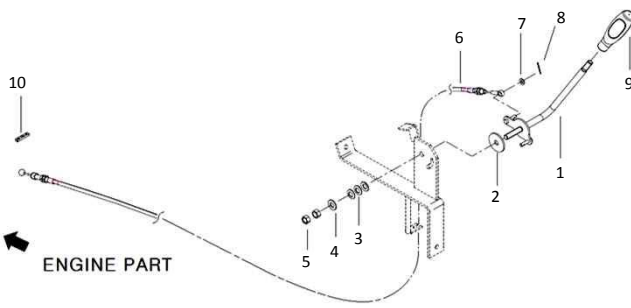

(CHASSIS)

(LEVER ACCELERATOR)-1

(LEVER ACCELERATOR)-1

Key	Part No	Part Name	Qty			Remark
			A	B	C	
			1	TA00040924B	LEVER ACCELERATOR	
2	TC4506000A	PLATE FRICTION	1			
3	TC45010000A	SPRING WASHER	3			
4	22137-10000	PLAIN WASHER	1			
5	26716-100002	HEX NUT	2			
6	TC45410000B	WIRE ACCELERATOR	1			
7	22137-060000	PLAIN WASHER	1			
8	22417-160180	COTTER PIN	1			
9	TA00044439A	KNOB, ACCELERATOR	1			
10	TC45040000A	RUBBER CLAMP	1			

(TIE ROD)-10

(TIE ROD)-10

			SB36h			
			A	B		
			A	B		
			B			
Key	Part No	Part Name	Qty			Remark
			A	B		
1	TA00041641A	TIE ROD ASS'Y, L	1			
2	TA00041644A	TIE ROD ASS'Y, R	1			narrow
3	26877-160002	NUT	2			narrow
4	TC56040000B4	NUT	1			
5	TC56050000B4	NUT	1			
6	22417-300250	COTTER PIN	2			
7	TC56010106A4	RING	2			
8	TC56010105A4	COVER	2			
9	TC56010107A4	CLIP	2			
10	TT10030000A9	COVER	2			
11	24764-060000	GREASE NIPPLE	2			
12	TA00041535A	KNUCKLE ARM(L)	1			narrow
13	TA00041536A	KNUCKLE ARM(R)	1			narrow