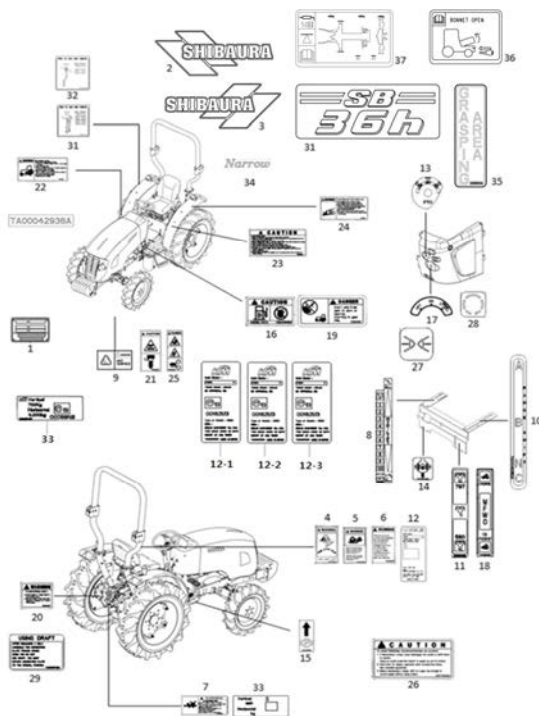

(CHASSIS)

(NAME PLATE)-144

(NAME PLATE)-144

Key	Part No	Part Name	SB36h			Remark
			Qty			
			A	B	C	
1	TA00040541C	NAME PLATE, MODEL	1			
2	TA00057416A	NAME PLATE, BONNET	1			
3	TA00057417A	NAME PLATE, BONNET	1			Narrow
4	NTE5150000C4	NAME PLATE, SEAT	1			
5	NTE5210000C4	NAME PLATE, WARNING	1			
6	NTE5220000C4	NAME PLATE, DANGER	1			
7	TA00015596B	NAME PLATE, PTO COVER	1			
8	TA00036922A	NAME PLATE,HTD LIFT	1			
9	TA00036922A	NAME PLATE, WARNING	1			
10	TA00043532A	NAME PLATE, SUB SHIFT	1			
11	TA00040423B	NAME PLATE, PTO	1			
12	TA00053853B	NAME PATE, ROPS, NARROW	1			Narrow
13	TA00041042A	NAME PLATE, PTO SWITCH	1			
14	TZE4130000B4	NAME PLATE,DIFFERENTIAL	1			
15	TZE4150000A4	NAME PLATE,PARKING BRAKE	1			
16	TZE4190000C4	NAME PLATE, REFUEL	1			
17	TZE4330000B4	NAME PLATE,KEY SWITCH	1			
18	TZE5050000B4	NAME PLATE, FRONT WHEEL	1			
19	TZE5110000C4	NAME PLATE,START	1			
20	TZE5120000B4	NAME PLATE,CAUTION-CONNECTION	1			
21	TZE5130000C4	NAME PLATE, CAUTION	1			
22	TZE5140000B3	NAME PLATE,CAUTION-GETTING OFF	1			
23	TZE5160000B3	NAME PLATE,CAUTION-SAFETY	1			
24	TZE5170000B3	NAME PLATE,ROPS	1			
25	TZE5180000C4	NAME PLATE,CAUTION-ROTATION	1			
26	TZE5770000B3	NAME PLATE, CAUTION	1			
27	NTE502E000A4	NAME PLATE, POSITION LAMP	1			
28	NTE504E000A4	NAME PLATE, START	1			
29	TA00015725A	NAME PLATE, DRAFT	1			
31	TA00057427A	NAME PLATE, BONNET	1			Narrow
32	TA00042169A	NAME PLATE, SCV	1			2PORT
33	TA00051560B TA0005	NAME PLATE, DRAWBAR	1			
34	TA00049354A	NAME PATE, NARROW	2			Narrow
35	TA00058240A	GRASPING AREA NAME PLATE	1			
36	TA00053519A	bonnet open plate(K3)	1			
37	TA00053623A	grease plate	1			