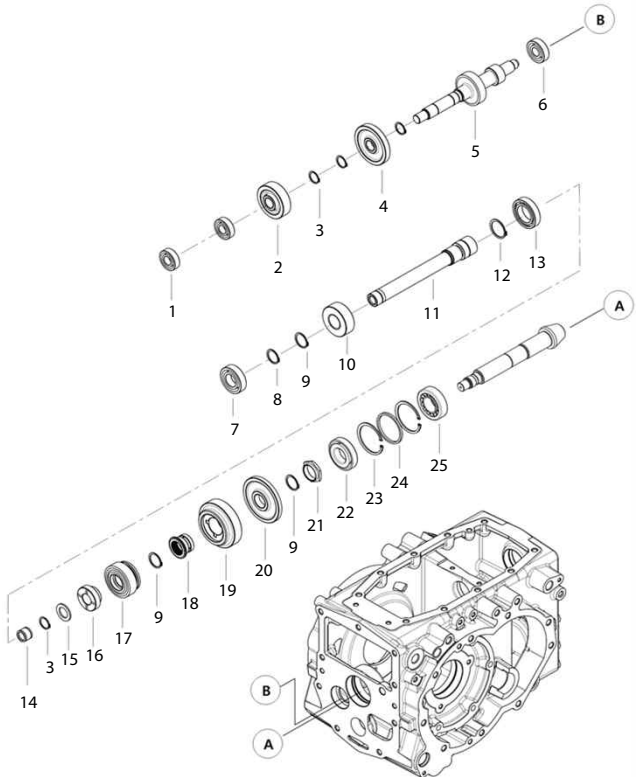

(RANGE SHIFT GEAR)-57

(RANGE SHIFT GEAR)-57

Key	Part No	Part Name	SB36h			Remark
			Qty			
			A	B	C	
1	24101-062044	BALL BEARING	2			
2	TA00042210A	RANGE DRIVEN GEAR	1			
3	22242-000250	SNAP RING	4			
4	TA00048988A	GEAR, RANGE C	1			
5	TA00042209B	RANGE DRIVEN SHAFT	1			
6	24101-063044	BALL BEARING	1			
7	24101-062064	BALL BEARING	1			
8	22242-000300	SNAP RING	1			
9	22242-000340	SNAP RING	3			
10	TA00042211A	RANGE DRIVEN GEAR	1			
11	TA00042189A	RANGE SHAFT	1			
12	22242-000400	SNAP RING	1			
13	TA00038427A	BALL BEARING	1			
14	24161-202620	NIDDLE BEARING	1			
15	TA00042652B	COLLAR	1			
16	TA00048989A	GEAR, RANGE C DRIVEN	1			
17	TA00038536B	RANGE SHIFT DRIVEN GEAR 2ND	1			
18	TA00038539C	SLEEVE	1			
19	TA00038571C	RANGE SHIFT DRIVEN GEAR 1ND	1			
20	TA00038573C	FOUR WHEEL DRIVE GEAR	1			
21	TA00038802A	STOP NUT	1			
22	24142-302070	TAPER ROLLER BEARING	1			
23	22252-000720	SNAP RING	2			
24	TA00038583A	SPACER	1			
25	TA00038582A	TAPER ROLLER BEARING(32207C)	1