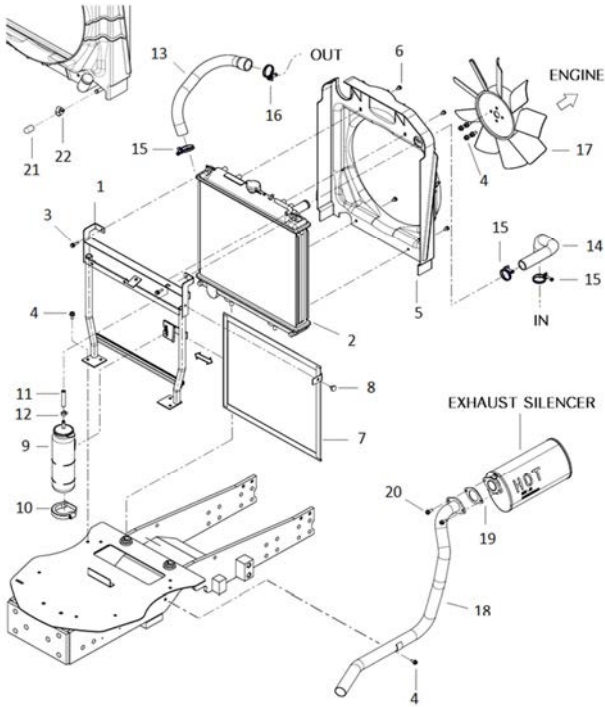

(CHASSIS)

(ENGINE SUB)-161

(ENGINE SUB)-161

Key	Part No	Part Name	Qty			Remark
			A	B	C	
			SB36h			
1	TA00042694B	RADIATOR BRACKET ASSY	1			
2	HRA1203000B	RADIATOR	1			
3	26014-060252	BOLT W/WASHER	2			
4	26106-080162	HEX FLANGE BOLT	9			
5	TA00040421B	SHROUD	1			
6	HRA1203200A	SCREW	4			
7	TA00040713C	MESH, DUST	1			
8	CA0009493A	FIX BOLT	1			
9	CA09270000C	SUB TANK ASS'Y, COOLING WATER	1			
10	CA09310000A	BAND	1			
11	23980-730330	FLOT HOSE	2			
12	23080-013000	HOSE CLIP	1			
13	TA00039707A	COOLING WATER HOSE B	1			
14	TA00039706A	COOLING WATER HOSE A	1			
15	23010-038000	HOSE BAND	3			
16	23010-040000	HOSE BAND	1			
17	TA00044911A	COOLING PAN	1			
18	TA00040587D	EXHAUST PIPE ASS'Y(T4)	1			
19	HK0514000EA	PACKING	1			
20	26106-080202	HEX FLANGE BOLT	2			
21	HRC1201200A4	CAP	1			
22	23000-016000	HOSE CLIPS	1			

(CHASSIS)