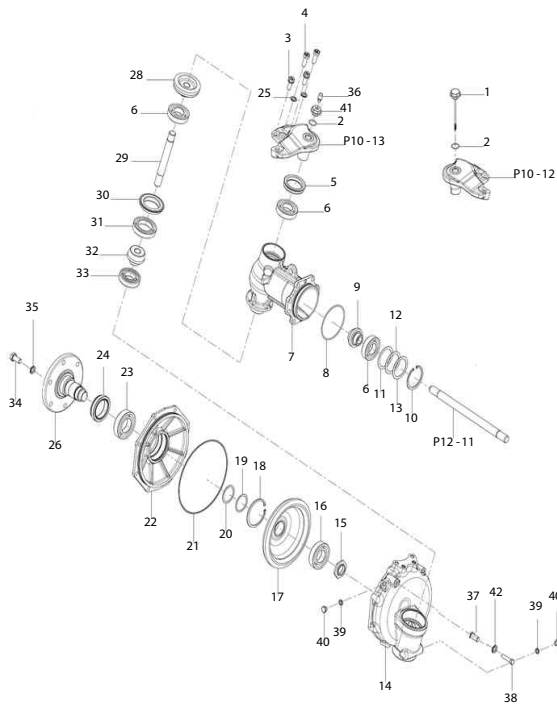

(CHASSIS)

(GEAR CASE, FRONT AXLE)-19

(GEAR CASE, FRONT AXLE)-19

A	SB36h
B	
C	

Key	Part No	Part Name	Qty			Remark
			A	B	C	
1	TA00041646A	OIL LEVEL	1			
2	24311-000220	O-RING	2			narrow
3	TA00033468B	BOLT W/WASHER	4			
4	TA00033475A	REAMER BLOT	4			
5	FE78010000B	OIL SEAL	2			
6	24101-062074	BALL BEARING	6			
7	TA00041533B	HOUSING FRONT GEAR	2			narrow
8	24321-001050	O-RING	2			
9	TA00033461A	FRONT FIRST PINION	2			
10	22252-000720	SNAP RING	2			
11	TA00033489A	SHIM 0.2T	2			
12	TA00033488A	SHIM 0.3T	2			
13	TA00033487A	SHIM 0.5T	2			
14	TA00033458B	HOUSING FRONT GEAR	2			
15	TA00033481A	LOCK NUT	2			
16	24101-062084	BALL BEARING	2			
17	TA00033474A	GEAR BRVEL 49T	2			
18	22252-000850	SNAP RING	2			
19	TA00033486A	SHIM 0.2T	1			
20	TA00033485A	SHIM 0.5T	1			
21	TA00033939A	O-RING	2			
22	TA00033459B	HOUSING FRONT BEARING	1			
23	24101-062094	BALL BEARING	2			
24	TA00041359A	OIL SEAL	2			
25	22217-120000	WASHER	2			
26	TA00033460B	FRONT SPINDLE	2			
27	TA00033469A	BOLT W/WASHER	16			
28	TA00033463A	GEAR FRONT SECOND SHAFT	2			
29	TA00033464A	FRONT SECOND SHAFT	2			
30	TC60110000A3	BALL BEARING	2			
31	24101-060104	BALL BEARING	2			
32	TA00033473A	GEAR BRVEL 11T	2			
33	TC60340000A4	BEARING	2			
34	TD23120000A4	BOLT(M14x1.5P)	12			
35	22217-140000	WASHER	12			
36	TA00049842A	AIR BREATHER	1			
37	TA00058880A	STOPPER BOSS	2			narrow
38	26112-100502	HEX NUT	2			
39	22190-100000	WASHER,SEAL	4			
40	23887-100002	PLUG,HEX	4			
41	TA00049843A	PLUG	1			
42	22217-100000	SPRING WASHER	2			

(CHASSIS)