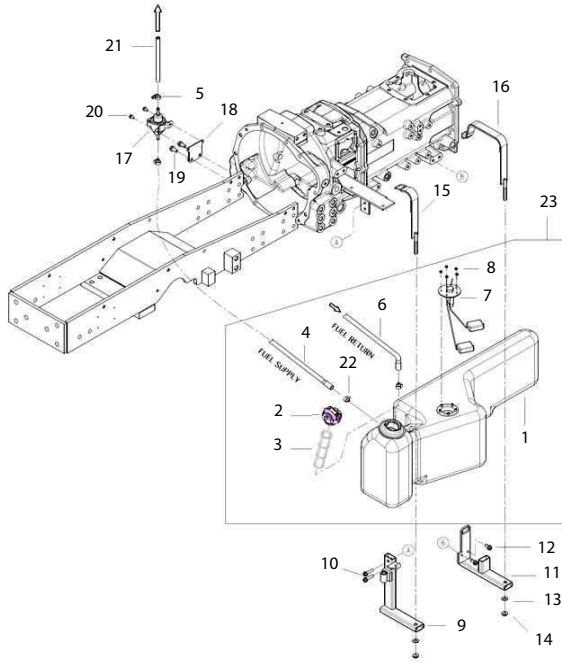

(CHASSIS)

(FUEL TANK)-141

(FUEL TANK)-141

Key	Part No	Part Name	SB36h			Remark
			Qty			
			A	B	C	
1	TA00039460B	FUEL TANK ASSY	1	1	1	
2	TA00037880A	CAP.FUEL TANK ASSY	1	1	1	
3	TA00056576A	STRAINER.FUEL	1	1	1	
4	TA00041750A	HOSE	1	1	1	
5	23080-013000	HOSE CLAMP	3	3	3	
6	TA00041751A	HOSE	1	1	1	
7	HA00000977B	FUEL PENCER	1	1	1	
8	26712-050002	HEX NUT	5	5	5	
9	TA00040157A	SUPPORT(F).FUEL TANK	1	1	1	
10	26106-080352	HEX FLANGE BOLT	2	2	2	
11	TA00040154B	SUPPORT(R).FUEL TANK	1	1	1	
12	26106-080182	HEX FLANGE BOLT	2	2	2	
13	22137-100000	WASHER	2	2	2	
14	26367-100002	HEX FLANGE NUT	2	2	2	
15	TA00040222B	FRONT BAND ASSY	1	1	1	
16	TA00040215B	REAR BAND ASSY	1	1	1	
17	HA00001612A	FEED PUMP ASSY	1	1	1	
18	TC51420000B	STAY(PUMP)	1	1	1	
19	26106-100202	HEX FLANGE BOLT	2	2	2	
20	26106-060122	HEX FLANGE BOLT	2	2	2	
21	TA00055013B	HOSE	1	1	1	
22	23080-015000	HOSE CALMP	2	2	2	
23	TA00040370G	FUEL TANK ASSY	1	1	1	

(CHASSIS)