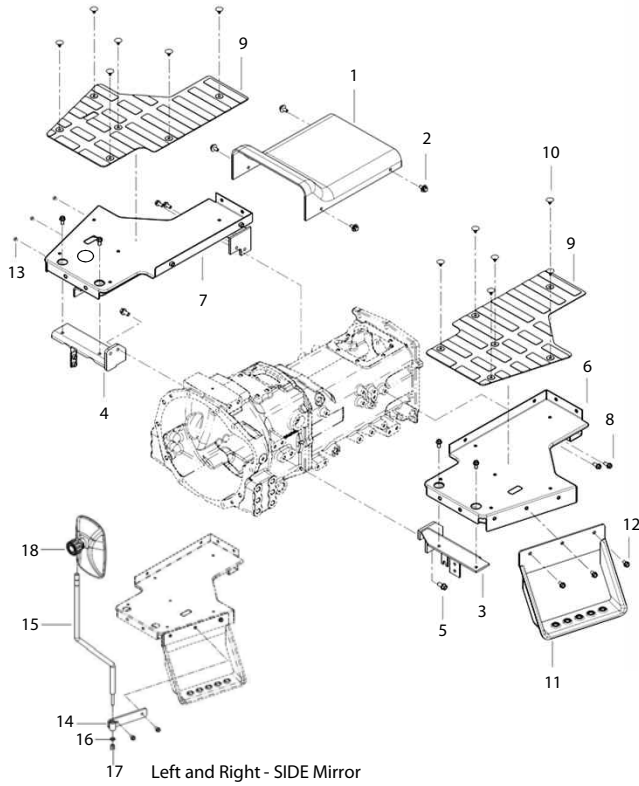

(CHASSIS)

(FOOT REST ASS'Y)-139

(FOOT REST ASS'Y)-139

Key	Part No	Part Name	SB36h			Remark
			Qty			
			A	B	C	
1	TA00039302C	MISSION COVER	1			
2	26014-080202	WASHER ASSY HEX BOLT	4			
3	TA00042463A	FOOT REST SUPPORT ASS'Y(LH)	1			
4	TA00042495C	FOOT REST SUPPORT ASS'Y(RH)	1			
5	26106-100202	HEX FLANGE BOLT	2			
6	TA00039343B	FOOT REST ASS'Y(LEFT)	1			
7	TA00042475C	FOOT REST ASS'Y(RIGHT)	1			
8	26106-080182	HEX FLANGE BOLT	10			
9	TA00040393B	RUBBER MAT	2			
10	ITTE4000000A	CAP	12			
11	TA00042391A	SUPPORT FOOT REST ASS'Y	1			
12	26106-080162	HEX FLANGE BOLT	3			
13	TB26060000A	PLUG	3			
14	TA00053590A	BRACKET, BACK MIRROR(L,R)	2			
15	TA00053589A	MIRROR SUPPORT(L,R)	2			
16	22217-100000	SPRING WASHER(L,R)	2			
17	26716-100002	HEX NUT(L,R)	4			
18	TCF5170000B	SIDE MIRROR(L,R)	2			

(CHASSIS)