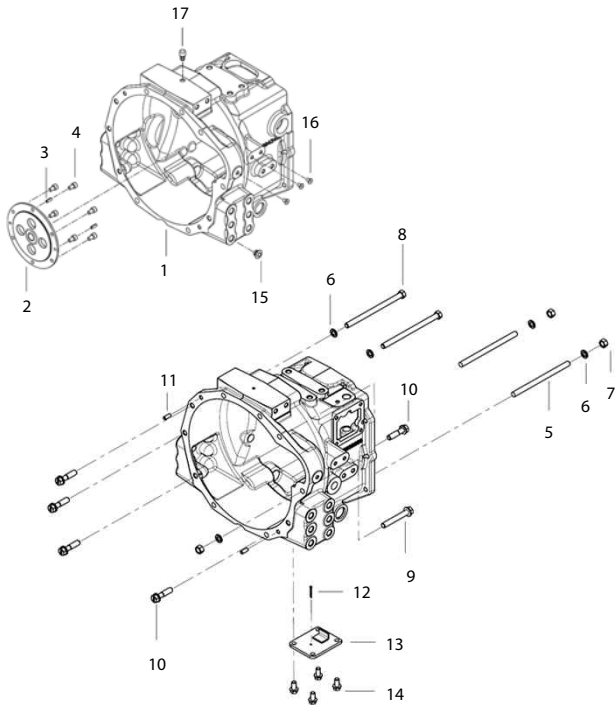

(TIE ROD)-10

(TIE ROD)-10

			SB36h			
			A	B		
			A	B		
			B			
Key	Part No	Part Name	Qty			Remark
			A	B		
1	TA00041641A	TIE ROD ASS'Y, L	1			
2	TA00041644A	TIE ROD ASS'Y, R	1			narrow
3	26877-160002	NUT	2			narrow
4	TC56040000B4	NUT	1			
5	TC56050000B4	NUT	1			
6	22417-300250	COTTER PIN	2			
7	TC56010106A4	RING	2			
8	TC56010105A4	COVER	2			
9	TC56010107A4	CLIP	2			
10	TT10030000A9	COVER	2			
11	24764-060000	GREASE NIPPLE	2			
12	TA00041535A	KNUCKLE ARM(L)	1			narrow
13	TA00041536A	KNUCKLE ARM(R)	1			narrow

(CLUTCH HOUSING)-37

(CLUTCH HOUSING)-37

		SB36h				
		A	B	C		
		Qty				
Key	Part No	Part Name	A	B	C	Remark
1	TA00042413G	CLUTCH HOUSING	1			
2	TA00038871E	SLEEVE, PTO	1			
3	22351-060016	SPRING PIN	2			
4	26450-080142	HEXAGON SOCKET BOLT	6			
5	TA00040214B	STUD BOLT	2			
6	22217-120000	SPRING WASHER	5			
7	26716-120002	HEX NUT	3			
8	TA00040213B	HEX BOLT	2			
9	TA00040292A	HEX BOLT	1			
10	FB36330000A	HEX BOLT(SW)	5			
11	22312-080180	PIN	2			
12	22417-300250	COTTER PIN	1			
13	TA00038610A	COVER ASSY	1			
14	26106-100202	HEX FLANGE BOLT	4			
15	TA00055258A	PLUG(14)	12			
16	TB26060000A	PLUG	3			
17	TA00034078A	AIR BREATHER	1			