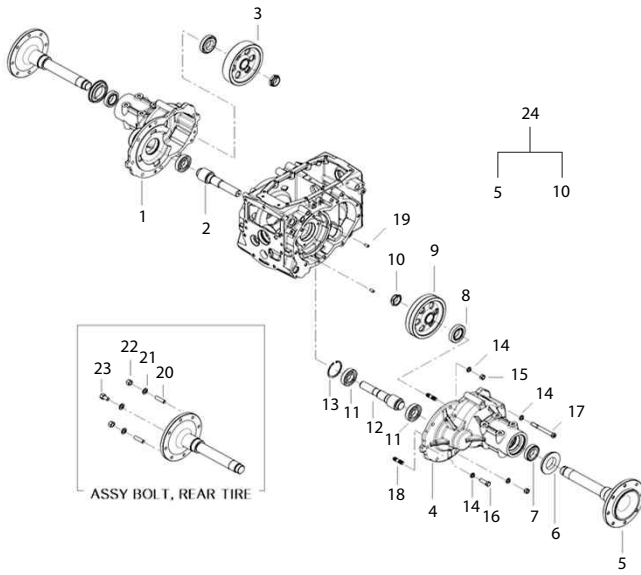

(CHASSIS)

(DIFFERENTIAL)-79

(DIFFERENTIAL)-79

Key	Part No	Part Name	SB36h			Remark
			Qty			
			A	B	C	
1	FGH0220000A	TAPER ROLLER BEARING	1			
2	TA00038525A	SPACER	1			
3	TA00038662B	SPRING HOLDER	1			
4	TA00038533A	BEARING SUPPORT	1			
5	TA00038537A	SCREW	1			
6	TA00038665B	STOP PLATE	1			
7	26013-100302	WASHER ASSY HEX BOLT	6			
8	24101-062104	BALL BEARING	1			
9	TA00038526A	SHIM	1			
10	TA00038527A	SHIM	2			
11	TA00038528A	SHIM	1			
12	TA00041806A	SHIM	1			
13	22252-000900	SNAP RING	1			
14	TA00038662B	SPRING HOLDER	1			
15	TA00042500C	DIFFERENTIAL PEDAL	1			
16	24311-000160	O-RING	2			
17	TA00038543A	DIFFERENTIAL SPRING	1			
18	TA00038665D	DIFFERENTIAL FORK	1			
19	22351-060040	SPRING PIN	1			
20	22351-080040	SPRING PIN	2			
21	22117-200000	PLAIN WASHER	1			

(CHASSIS)

(DRIVING PART, REAR AXLE)-82

(DRIVING PART, REAR AXLE)-82

Key	Part No	Part Name	SB36h			Remark
			Qty			
			A	B	C	
1	TA0003869DE	HOUSING, REAR AXLE(RIGHT)	1			
2	TA00038395C	FINAL PINION (RIGHT)	1			
3	TA00038393C	FINAL GEAR (RIGHT)	1			
4	TA0003869DE	HOUSING, REAR AXLE(LEFT)	1			
5	TA00038361D	REAR AXLE	2			
6	TA00033423A	OIL SEAL	2			
7	24141-320090	TAPER ROLLER BEARING	2			
8	24141-302090	TAPER ROLLER BEARING	2			
9	TA00038359C	FINAL GEAR(LEFT)	1			
10	TA00038354A	ROCK NUT	2			
11	TT21040000A4	BALL BEARING	4			
12	TA00038394C	FINAL PINION(LEFT)	1			
13	22252-000800	SNAP RING	2			
14	22217-140000	SPRING WASHER	18			
15	26716-140002	HEX NUT	4			
16	FT08110000A	BOLT	6			
17	TA00038428B	BOLT	8			
18	FB80120000A	STUD BOLT	4			
19	22312-100180	PIN	4			
20	TT85150000A	STUD BOLT	4			
21	22217-140000	SPRING WASHER	16			
22	TB29420000A	HEX NUT	4			
23	TB29440000A	BOLT	12			
24	TA00047839A	REAR AXLE ASSY	2			