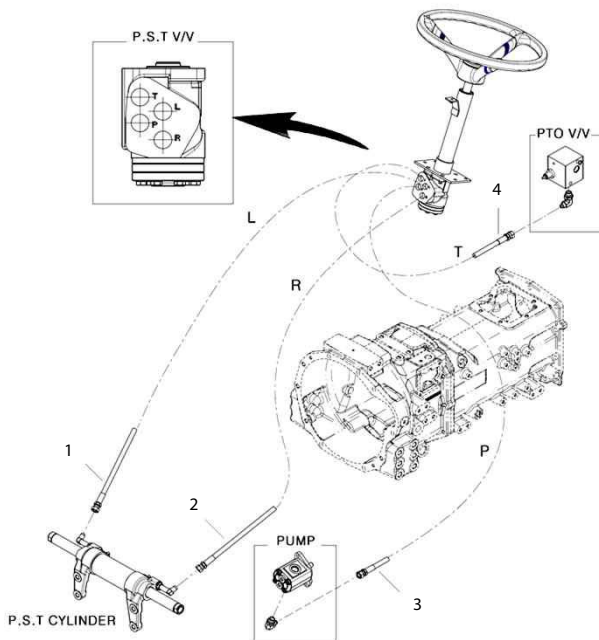

P.S.T (P.S.T HOSER)-34

Key	Part No	Part Name	Qty			Remark				
			A	B	C					
			1	TA00015708B	HOSE		1	1		
2	TA00041384A	HOSE	1	1						
3	TA00039979C	HOSE	1	1						
4	TA00043716A	HOSE	1	1