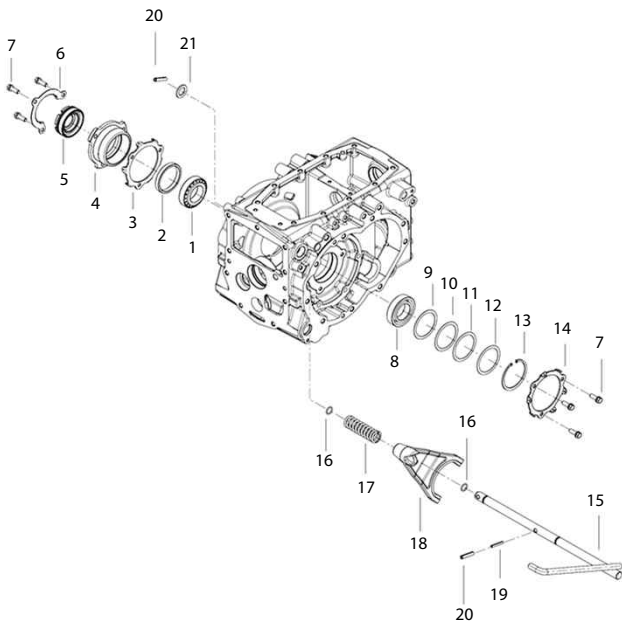

(DIFFERENTIAL)-79

(DIFFERENTIAL)-79

Key	Part No	Part Name	SB36h			Remark
			Qty			
			A	B	C	
1	FGH0220000A	TAPER ROLLER BEARING	1			
2	TA00038525A	SPACER	1			
3	TA00038662B	SPRING HOLDER	1			
4	TA00038533A	BEARING SUPPORT	1			
5	TA00038537A	SCREW	1			
6	TA00038665B	STOP PLATE	1			
7	26013-100302	WASHER ASSY HEX BOLT	6			
8	24101-062104	BALL BEARING	1			
9	TA00038526A	SHIM	1			
10	TA00038527A	SHIM	2			
11	TA00038528A	SHIM	1			
12	TA00041806A	SHIM	1			
13	22252-000900	SNAP RING	1			
14	TA00038662B	SPRING HOLDER	1			
15	TA00042500C	DIFFERENTIAL PEDAL	1			
16	24311-000160	O-RING	2			
17	TA00038543A	DIFFERENTIAL SPRING	1			
18	TA00038665D	DIFFERENTIAL FORK	1			
19	22351-060040	SPRING PIN	1			
20	22351-080040	SPRING PIN	2			
21	22117-200000	PLAIN WASHER	1