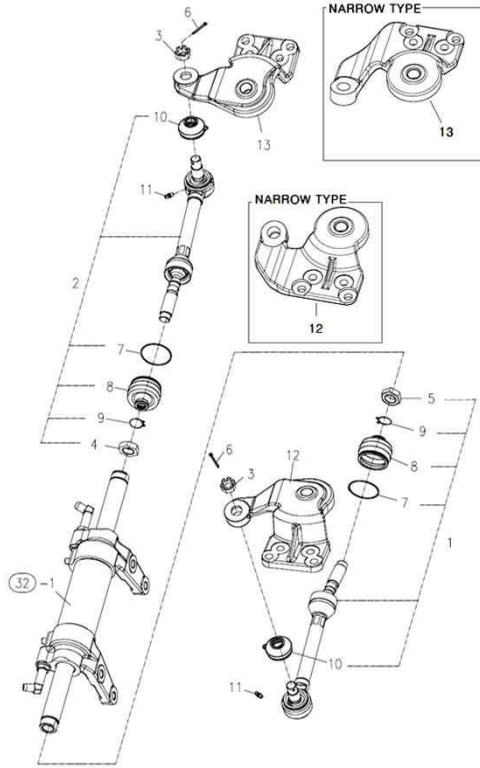

(CHASSIS)

(LEVER ACCELERATOR)-1

(LEVER ACCELERATOR)-1

Key	Part No	Part Name	Qty			Remark
			A	B	C	
			1	TA00040924B	LEVER ACCELERATOR	
2	TC4506000A	PLATE FRICTION	1			
3	TC45010000A	SPRING WASHER	3			
4	22137-10000	PLAIN WASHER	1			
5	26716-100002	HEX NUT	2			
6	TC45410000B	WIRE ACCELERATOR	1			
7	22137-060000	PLAIN WASHER	1			
8	22417-160180	COTTER PIN	1			
9	TA00044439A	KNOB, ACCELERATOR	1			
10	TC45040000A	RUBBER CLAMP	1			

(CHASSIS)

(CENTER PIN SUPPORTER)-9

(CENTER PIN SUPPORTER)-9

		SB36h				
		A	B	C		
		Qty				
Key	Part No	Part Name	A	B	C	Remark
1	24321-000600	O-RING	1			
2	TA00034105A	BUSH	1			
3	TA00048801A	FRONT AXLE SUPPROT ASS'Y	1			
4	24764-060000	NIPPLE, GREASE	2			
5	24321-000750	O-RING	1			
6	TA00034103A	BUSH	1			
7	24321-000700	O-RING	1			
8	TA00034102C	REAR AXLE SUPPROT ASS'Y	1			
9	26716-120002	PLATE	1			
10	26116-120354	HEX FLANGE BOLT	1			
11	22217-160000	SPRING WASHER	6			
12	26116-160602	HEX BOLT	6			
13	TA00054778A	CASE	1			narrow
14	TA00048803A	WASHER	1			

(TIE ROD)-10

(TIE ROD)-10

			SB36h			
			A	B		
			A	B		
			B			
Key	Part No	Part Name	Qty			Remark
			A	B		
1	TA00041641A	TIE ROD ASS'Y, L	1			
2	TA00041644A	TIE ROD ASS'Y, R	1			narrow
3	26877-160002	NUT	2			narrow
4	TC56040000B4	NUT	1			
5	TC56050000B4	NUT	1			
6	22417-300250	COTTER PIN	2			
7	TC56010106A4	RING	2			
8	TC56010105A4	COVER	2			
9	TC56010107A4	CLIP	2			
10	TT10030000A9	COVER	2			
11	24764-060000	GREASE NIPPLE	2			
12	TA00041535A	KNUCKLE ARM(L)	1			narrow
13	TA00041536A	KNUCKLE ARM(R)	1			narrow