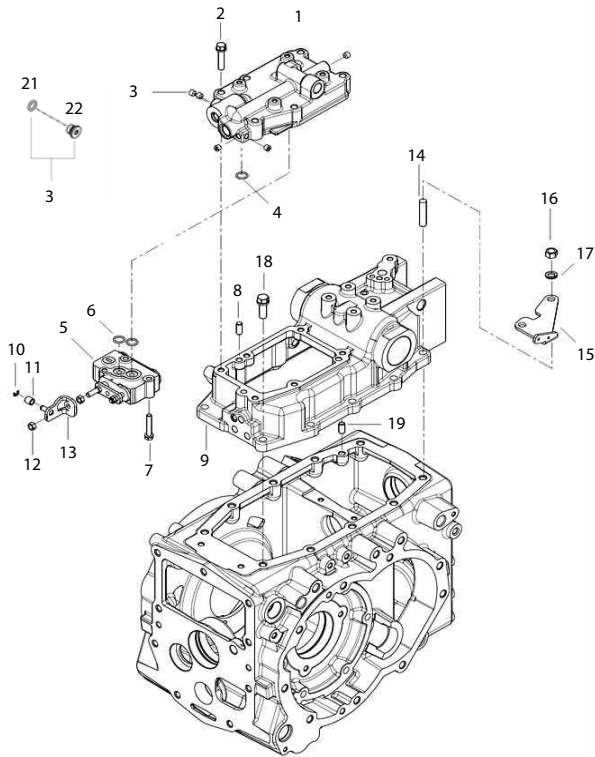

(CHASSIS)

(CASE, HYD CYLINDER)-101

(CASE, HYD CYLINDER)-101

Key	Part No	Part Name	SB36h			Remark
			Qty			
			A	B	C	
1	TA00033096G	COVER, HYD CYLINDER	1			
2	26013-100452	BOLT W/WASHER	6			
3	TA00045690A	PLUG ASSY	5			
4	24311-000120	O-RING	1			
5	TA00033098A	CONTROL VALVE ASSY	1			
6	24315-000160	O-RING	2			
7	26043-080452	BOLT W/WASHER	3			
8	22312-100200	PIN	2			
9	TA00033085G	CASE, HYD CYLINDER	1			
10	22272-000060	SNAP RING	1			
11	TA00033126A	ROLLER	1			
12	26711-080002	HEX NUT	2			
13	TA00034000C	CLABIS ASSY	1			
14	26216-120352	STUD BOLT	5			
15	TA00034079B	BRACKET, SWITCH	1			
16	22217-120000	SPRING WASHER	5			
17	26716-120002	HEX NUT	5			
18	26013-120352	BOLT W/WASHER	5			
19	22312-100180	PIN	1			
21	24311-000080	O-RING	5			
22	TA00045685A	PLUG	5			

(CHASSIS)