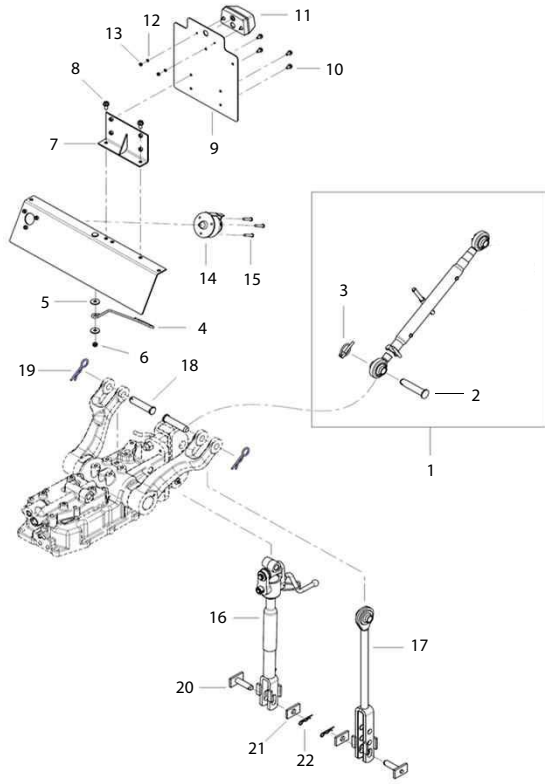

(TOP LINK, LIFT LINK)-146

(TOP LINK, LIFT LINK)-146

Key	Part No	Part Name	SB36h			Remark
			Qty			
			A	B	C	
1	TA00039541C	TOP LINK ASS'Y	1			
2	TTE6130000B	HEAD PIN	1			
3	TJ30110000A	RING PIN ASS'Y	1			
4	TA00047007B	HOOK (TOP LINK)	1			
5	22157-080000	WASHER	2			
6	26347-080002	HEX U NUT	1			
7	TA00040820B	BRACKET, NUMBER PALTE	1			
8	26106-080162	HEX FLANGE BOLT	2			
9	TA00018438B	BRACKET, NUMBER PALTE	1			
10	26106-060122	HEX FLANGE BOLT	4			
11	FBK182000EA	LAMP, NUMBER PALTE	1			
12	22217-050000	SPRING WASHER	2			
13	26716-050002	HEX NUT	2			
14	HA00000454A	TRAILER SOCKET	1			
15	26557-060352	(+) SCREW	3			
16	TA00040654A	LEFT LINK ASS'Y(RIGHT)	1			
17	TA00040653B	LEFT LINK ASS'Y(LEFT)	1			
18	TTE7290000B	PIN	2			
19	TTE7010000A	SNAP PIN	2			
20	TTE730000A	LEFT YORK PIN	2			
21	TTE7310000A	STOPPER	2			
22	22360-160000	SNAP PIN	2			

(CHASSIS)