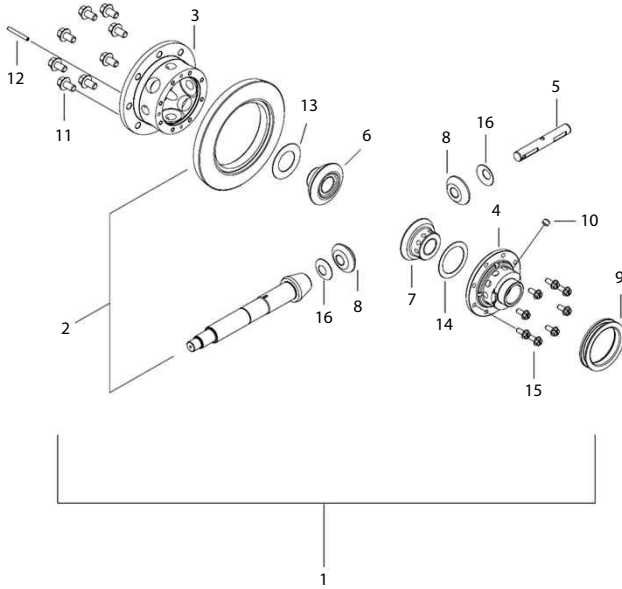

(TIE ROD)-10

(TIE ROD)-10

			SB36h			
			A	B		
			A	B		
			B			
Key	Part No	Part Name	Qty			Remark
			A	B		
1	TA00041641A	TIE ROD ASS'Y, L	1			
2	TA00041644A	TIE ROD ASS'Y, R	1			narrow
3	26877-160002	NUT	2			narrow
4	TC56040000B4	NUT	1			
5	TC56050000B4	NUT	1			
6	22417-300250	COTTER PIN	2			
7	TC56010106A4	RING	2			
8	TC56010105A4	COVER	2			
9	TC56010107A4	CLIP	2			
10	TT10030000A9	COVER	2			
11	24764-060000	GREASE NIPPLE	2			
12	TA00041535A	KNUCKLE ARM(L)	1			narrow
13	TA00041536A	KNUCKLE ARM(R)	1			narrow

PTO (FORK & LEVER, PTO)-74

PTO (FORK & LEVER, PTO)-74

Key	Part No	Part Name	SB36h			Remark
			Qty			
			A	B	C	
1	TA00039129E	SHAFT, PTO CHANGE	1			
2	24311-000160	O-RING	1			
3	TA00039157C	CHANGE ARM, PTO	1			
4	22351-060036	SPRING PIN	1			
5	22137-200000	WASHER	1			
6	TA00039133C	PTO CHANGE LEVER	1			
7	TA00015833A	PTO KNOB ASS'Y	1			
8	26023-040102	SCREW	1			
9	TA00039152B	PTO LEVER LINK	1			
10	22117-100000	WASHER	2			
11	22360-100000	SNAP PIN	2			
12	TA00039228D	PTO FORK	2			
13	TA00038502A	SPRING	1			
14	24190-110001	STEEL BALL	1			
15	TA00039153A	PTO FORK SHAFT	1			
16	27260-170000	SEAL CAP	1			
17	24311-000100	O-RING	1			
18	TA00038565A	STOP BOLT	1			
19	FGF1400009B	PLATE	1			
20	26106-080162	HEX PLANGE BOLT	1			

(CHASSIS)

& (RING GEAR&DIFF.GEAR ASS'Y)-78

(RING GEAR&DIFF.GEAR ASS'Y)-78

Key	Part No	Part Name	SB36h			Remark
			Qty			
			A	B	C	
1	TA00038522D	DIFFERENTIAL ASS'Y	1			
2	TA00038772D	RING GEAR ASS'Y	1			
3	TA00038523A	DIFFERENTIAL CASE(RIGHT)	1			
4	TA00032118A	DIFFERENTIAL CASE(LEFT)	1			
5	TA00032091A	DIFFERENTIAL SHAFT	1			
6	TA00032090A	DIFFERENTIAL SIDE GEAR R	1			
7	TA00032089A	DIFFERENTIAL SIDE GEAR L	1			
8	TA00032079A	PINION, DIFFERENTIAL	2			
9	TA00038510A	DIFFERENTIAL STOP SLIDER	1			
10	TA00038507A	ROLLER	10			
11	TA00038929A	BOLT	8			
12	22351-060050	SPRING PIN	1			
13	TA00032148A	THRUST WASHER	1			
14	TA00032149A	WASHER	1			
15	TA00038928A	BOLT	8			
16	TA00032092A	THRUST WASHER	2			