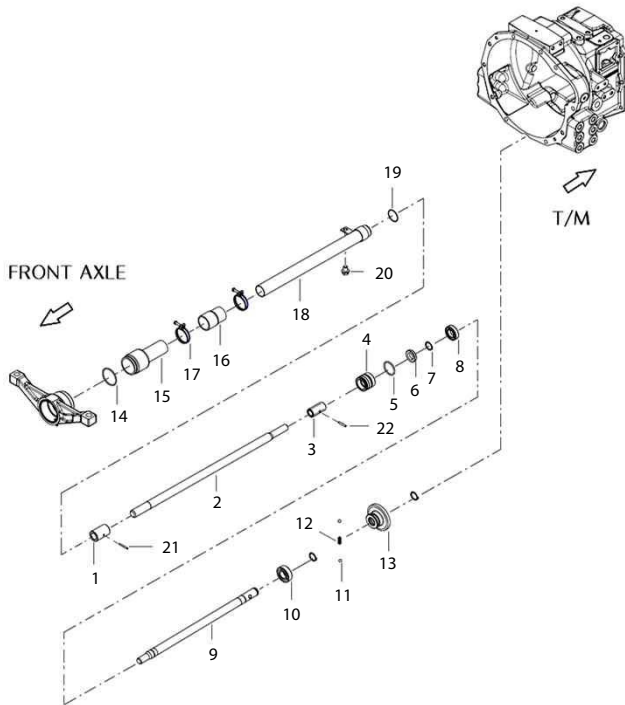

(FORNT DRIVE SHAFT)-72

(FORNT DRIVE SHAFT)-72

Key	Part No	Part Name	Qty			Remark
			A	B	C	
			SB36h			
1	NT15080000B	COUPLER RING R	1			
2	TA00038621C	PROPELLER SHAFT	1			
3	TA00038620B	4WD DRIVE JOINT	1			
4	TA00038089A	OIL SEAL HOUSING	1			
5	24311-000410	O-RING	1			
6	24421-254008	OIL SEAL	1			
7	22242-000250	SNAP RING	3			
8	24101-060050	BALL BEARING	1			
9	TA00038094B	4DN DRIVE SHAFT	1			
10	24101-062054	BALL BEARING	1			
11	24190-110001	STEEL BALL	2			
12	TA00038501A	SPRING	1			
13	TA00038090D	4DN DRIVEN GEAR	1			
14	24321-000550	STOP O-RING	1			
15	TA00040522A	SHAFT COVER(FRONT)	1			
16	TA00040524C	SHAFT COVER BOOTS	1			
17	23000-048000	HOSE CLAMP	2			
18	TA00040523D	SHAFT COVER(BACK)	1			
19	24341-000380	STOP O-RING	1			
20	26106-120162	HEX FLANGE BOLT	1			
21	22351-040036	SPRING PIN	1			
22	22351-050030	SPRING PIN	1