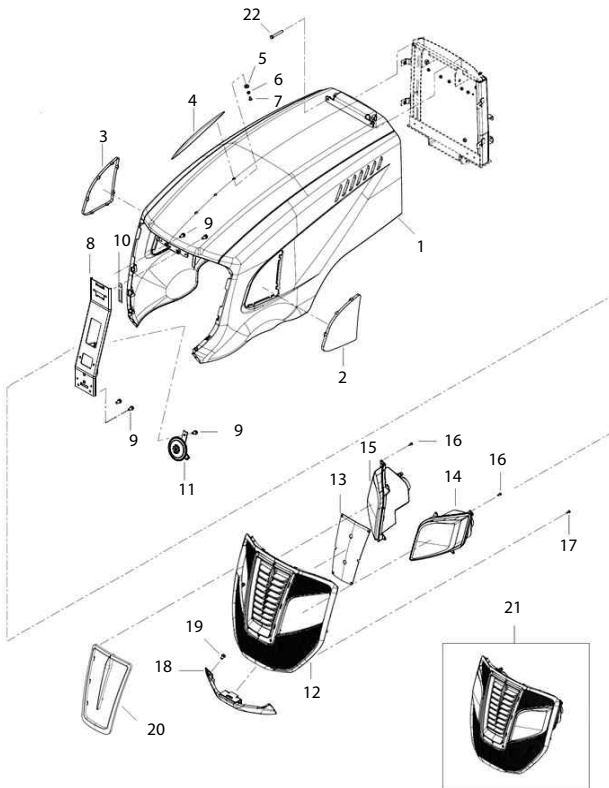

(BONNET)-135

(BONNET)-135

Key	Part No	Part Name	SB36h			Remark
			Qty			
			A	B	C	
1	TA00041144D	BONNET FRAME ASS'Y	1			
2	TA00041142A	WIRE NETTING(L)	1			
3	TA00041143A	WIRE NETTING(R)	1			
4	TA00041210A	EMBLEM	1			
5	VD06370000B	CUSHION, RUBBER	3			
6	22157-060000	PLAIN WASHER	3			
7	22587-480126	TAPPING SCREW	3			
8	TA00053545A	SUPPORT ASS'Y, FRONT	1			
9	26106-080162	HEX FLANGE BOLT	5			
10	TT80180000A	CLAMP	2			
11	HA00000929A	HORN ASS'Y	1			
12	TA00041607B	FRONT MASK	1			
13	TA00041581A	WIRE NETTING, FRONT	1			
14	TA00041596A	HEAD LAMP(LH)	1			
15	TA00041597A	HEAD LAMP(RH)	1			
16	22587-480206	TAPPING SCREW	2			
17	22587-480126	TAPPING SCREW	27			
18	TA00041166A	LOWER, BONNET	1			
19	26367-080002	HEX FLANGE NUT	2			
20	TA00042801A	DECO.FRONT MASK	1			
21	TA00041608A	FRONT MASK ASS'Y	1			
22	26117-080409	HEX FLANGE	2