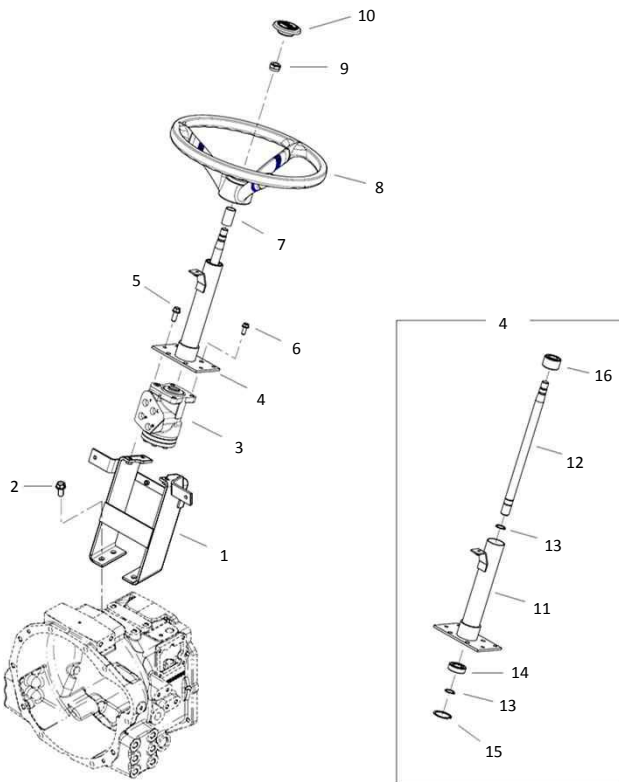

(CHASSIS)

(LEVER ACCELERATOR)-1

(LEVER ACCELERATOR)-1

Key	Part No	Part Name	Qty			Remark
			A	B	C	
			1	TA00040924B	LEVER ACCELERATOR	
2	TC4506000A	PLATE FRICTION	1			
3	TC45010000A	SPRING WASHER	3			
4	22137-10000	PLAIN WASHER	1			
5	26716-100002	HEX NUT	2			
6	TC45410000B	WIRE ACCELERATOR	1			
7	22137-060000	PLAIN WASHER	1			
8	22417-160180	COTTER PIN	1			
9	TA00044439A	KNOB, ACCELERATOR	1			
10	TC45040000A	RUBBER CLAMP	1			

(CHASSIS)

(STEERING COLUMN)-2

(STEERING COLUMN)-2

Key	Part No	Part Name	Qty			Remark
			A	B	C	
			1	TA00039159G	SUPPORT, STEERING	
2	26106-120252	HEX FLANGE BOLT	4			
3	TA00041589A	PST VALVE ASSY	1			
4	TA00040881D	COLUMN, STEERING	1			
5	26136-100252	HEX FLANGE BOLT	3			
6	26106-080202	HEX FLANGE BOLT	4			
7	TA00041364A	COVER(SHAFT)	1			
8	1Z29030000A	STEERING WHEEL ASSY	1			
9	TA00049436A	U-NUT	1			
10	TA00037875A	STEERING CAP	1			
11	TA00040226C	PIPE ASSY, STEERING	1			
12	TA00040545B	SHAFT, STEERING	1			
13	22242-000200	SNAP RING	2			
14	24107-060044	BALL BEARING	1			
15	22252-000420	SNAP RING	1			
16	TC65020400A	COLUMN BUSH	1			

(TIE ROD)-10

(TIE ROD)-10

			SB36h			
			A	B		
			A	B		
			B			
Key	Part No	Part Name	Qty			Remark
			A	B		
1	TA00041641A	TIE ROD ASS'Y, L	1			
2	TA00041644A	TIE ROD ASS'Y, R	1			narrow
3	26877-160002	NUT	2			narrow
4	TC56040000B4	NUT	1			
5	TC56050000B4	NUT	1			
6	22417-300250	COTTER PIN	2			
7	TC56010106A4	RING	2			
8	TC56010105A4	COVER	2			
9	TC56010107A4	CLIP	2			
10	TT10030000A9	COVER	2			
11	24764-060000	GREASE NIPPLE	2			
12	TA00041535A	KNUCKLE ARM(L)	1			narrow
13	TA00041536A	KNUCKLE ARM(R)	1			narrow