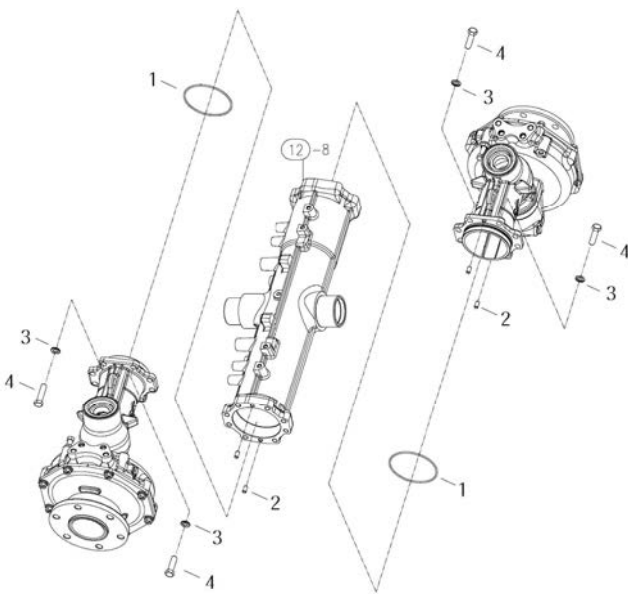

(SPACER) - 20

(SPACER) - 20

A	SB36h
B	
C	

Key	Part No	Part Name	Qty			Remark
			A	B	C	
1	24321-001050	O-RING	2	2		
2	22312-080140	PIN	8	8		
3	22217-120000	SPRING WASHER	16	16		
4	TC60400000A	BOLT	16	16