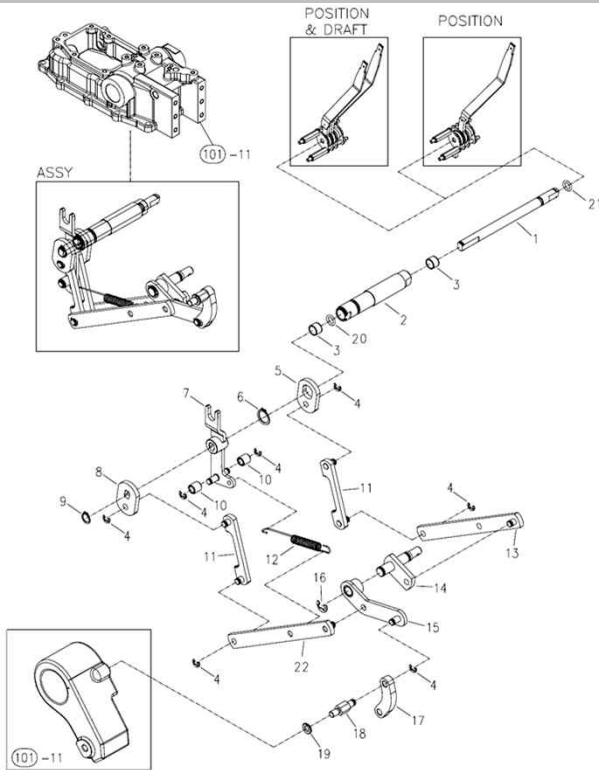

(CHASSIS)

(HYD CONTROL POSITION TYPE)-111

(HYD CONTROL POSITION TYPE)-111

Key	Part No	Part Name	Qty			Remark
			A	B	C	
			SB36h			
1	TA00033128B	SHAFT, POSITION LEVER	1			
2	TA00033127B	D-CONTROL SHAFT	1			
3	24550-012100	BUSH	2			
4	22272-000060	SNAP RING(E)	7			
5	TA00033119A	PLATE	1			
6	22242-000180	SNAP RING	1			
7	TA00033121B	LINK ASS'Y	1			
8	TA00033120A	PLATE	1			
9	22242-000120	SNAP RING	1			
10	TA00033126A	ROLLER	2			
11	TA00033117B	LINK B ASS'Y	2			
12	TA00033902C	SPRING	1			
13	TA00033111B	LINK	1			
14	TA00033108B	LINK ASS'Y(IN)	1			
15	TA00033106B	LINK, FEED BACK	1			
16	22272-000090	SNAP RING(E)	1			
17	TA00033102B	LINK	1			
18	TA00033101A	PIN, FEED BACK	1			
19	22217-080000	SPRING WASHER	1			
20	24311-000160	O-RING	1			
21	24311-240100	O-RING	1			
22	TA00033114C	LINK, POSITION	1			

(CHASSIS)

(HYD CONTROL POSITION TYPE)-111