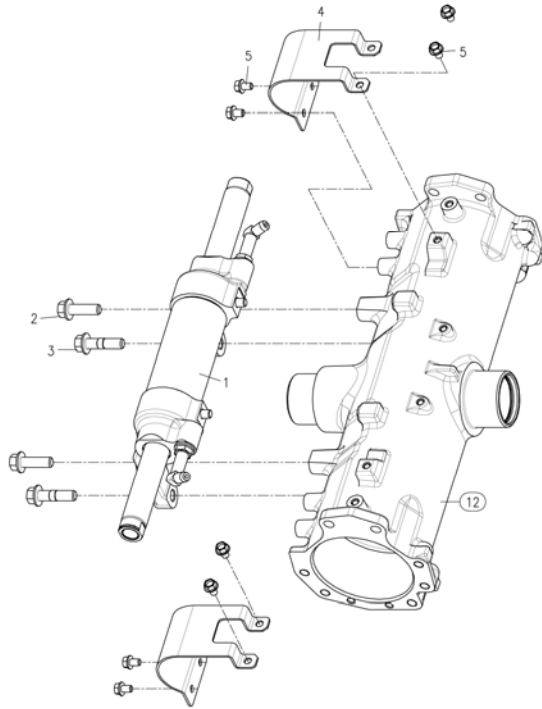

(CHASSIS)

P.S.T (P.S.T CYLINDER)-32

P.S.T (P.S.T CYLINDER)-32

Key	Part No	Part Name	Qty			Remark				
			A	B	C					
			1	TA00041640C	P.S.T CYLINDER ASSY		1			narrow
2	TC66010000A4	HEX FLANGE BOLT	2							
3	TC66020000A4	HEX FLANGE BOLT	2							
4	TA00000834A	COVER,P.S.T CYLINDER	2							
5	26106-080122	HEX FLANGE BOLT	8							

(CHASSIS)

P.S.T (P.S.T HOSER)-34