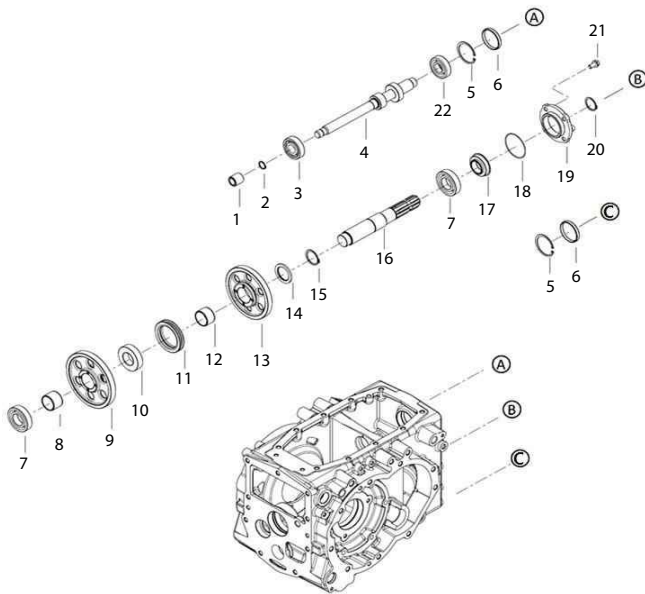

PTO (PTO DRIVE SHAFT)-63

Key	Part No	Part Name	SB36h			Remark
			Qty			
			A	B	C	
1	TA00038269A	JOINT	1			
2	22242-000200	SNAP RING	1			
3	CT85150000A	BALL BEARING	1			
4	TA00041006A	SHAFT, PTO DRIVE	1			
5	22252-000620	SNAP RING	1			
6	27260-620000	SEAL CAP	2			
7	24101-062074	BALL BEARING	2			
8	TA00039162C	BUSH	1			
9	TA00041007A	GEAR, PTO1	1			
10	TT45110000A	HUB, PTO	1			
11	TT45110000C	SLEEVE, PTO	1			
12	TA00040193C	BUSH	1			
13	TA00041008A	GEAR, PTO2	1			
14	FG6040000B	WASHER	1			
15	22242-000400	SNAP RING	1			
16	TA00038293D	SHAFT, PTO DRIVE	1			
17	TT62040000A	OIL SEAL	1			
18	24341-000700	O-RING	1			
19	TA00038449B	COVER, PTO	1			
20	22242-000350	SNAP RING	1			
21	26106-100202	HEX FLANGE BOLT	4			
22	24101-063050	BALL BEARING	1