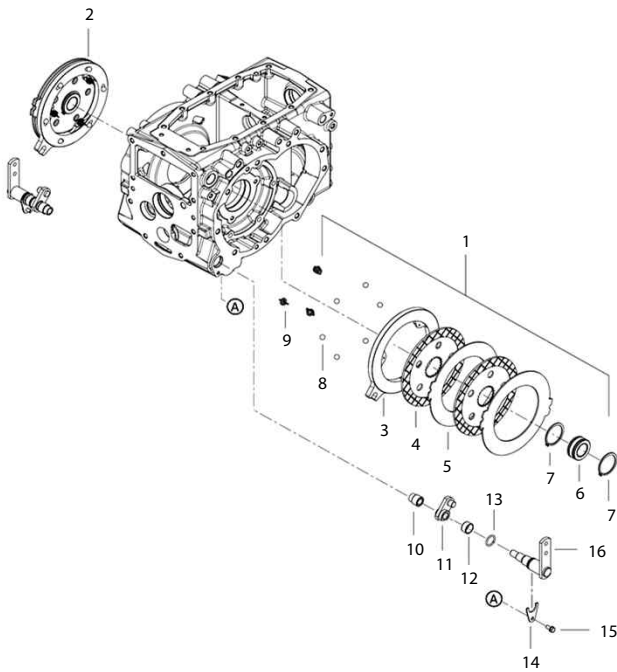

(CHASSIS)

(DRIVING PART, REAR AXLE)-82

(DRIVING PART, REAR AXLE)-82

Key	Part No	Part Name	SB36h			Remark
			Qty			
			A	B	C	
1	TA0003869DE	HOUSING, REAR AXLE(RIGHT)	1			
2	TA00038395C	FINAL PINION (RIGHT)	1			
3	TA00038393C	FINAL GEAR (RIGHT)	1			
4	TA0003869DE	HOUSING, REAR AXLE(LEFT)	1			
5	TA00038361D	REAR AXLE	2			
6	TA00033423A	OIL SEAL	2			
7	24141-320090	TAPER ROLLER BEARING	2			
8	24141-302090	TAPER ROLLER BEARING	2			
9	TA00038359C	FINAL GEAR(LEFT)	1			
10	TA00038354A	ROCK NUT	2			
11	TT21040000A4	BALL BEARING	4			
12	TA00038394C	FINAL PINION(LEFT)	1			
13	22252-000800	SNAP RING	2			
14	22217-140000	SPRING WASHER	18			
15	26716-140002	HEX NUT	4			
16	FT08110000A	BOLT	6			
17	TA00038428B	BOLT	8			
18	FB80120000A	STUD BOLT	4			
19	22312-100180	PIN	4			
20	TT85150000A	STUD BOLT	4			
21	22217-140000	SPRING WASHER	16			
22	TB29420000A	HEX NUT	4			
23	TB29440000A	BOLT	12			
24	TA00047839A	REAR AXLE ASSY	2			

(CHASSIS)

(BRAKE)-83

(BRAKE)-83

Key	Part No	Part Name	SB36h			Remark
			Qty			
			A	B	C	
1	TA00038592B	BRAKE ASS'Y (LEFT)	1			
2	TA00038593B	BRAKE ASS'Y (RIGHT)	1			
3	TA00038520A	CAMPLATE(LEFT)	1			
3	TA00038521A	CAMPLATE(RIGHT)	1			
4	TA00038495B	DISK	4			
5	TA00038493A	PRESSURE PLATE	4			
6	TA00038494A	BOSE	2			
7	22242-000580	SNAP RING	4			
8	24190-150001	STEEL BALL	12			
9	TNS0070000A	SPRING	6			
10	TA00038463C	BRAKE LEVER BUSH	2			
11	TA00038466C	BRAKE INSIDE ARM	2			
12	24550-025150	DRY BUSH	2			
13	24311-000250	O-RING	2			
14	TA00038470A	PLATE	2			
15	26013-080182	BOLT W/WASHER	2			
16	TA00038474E	BRAKE LEVER	2			