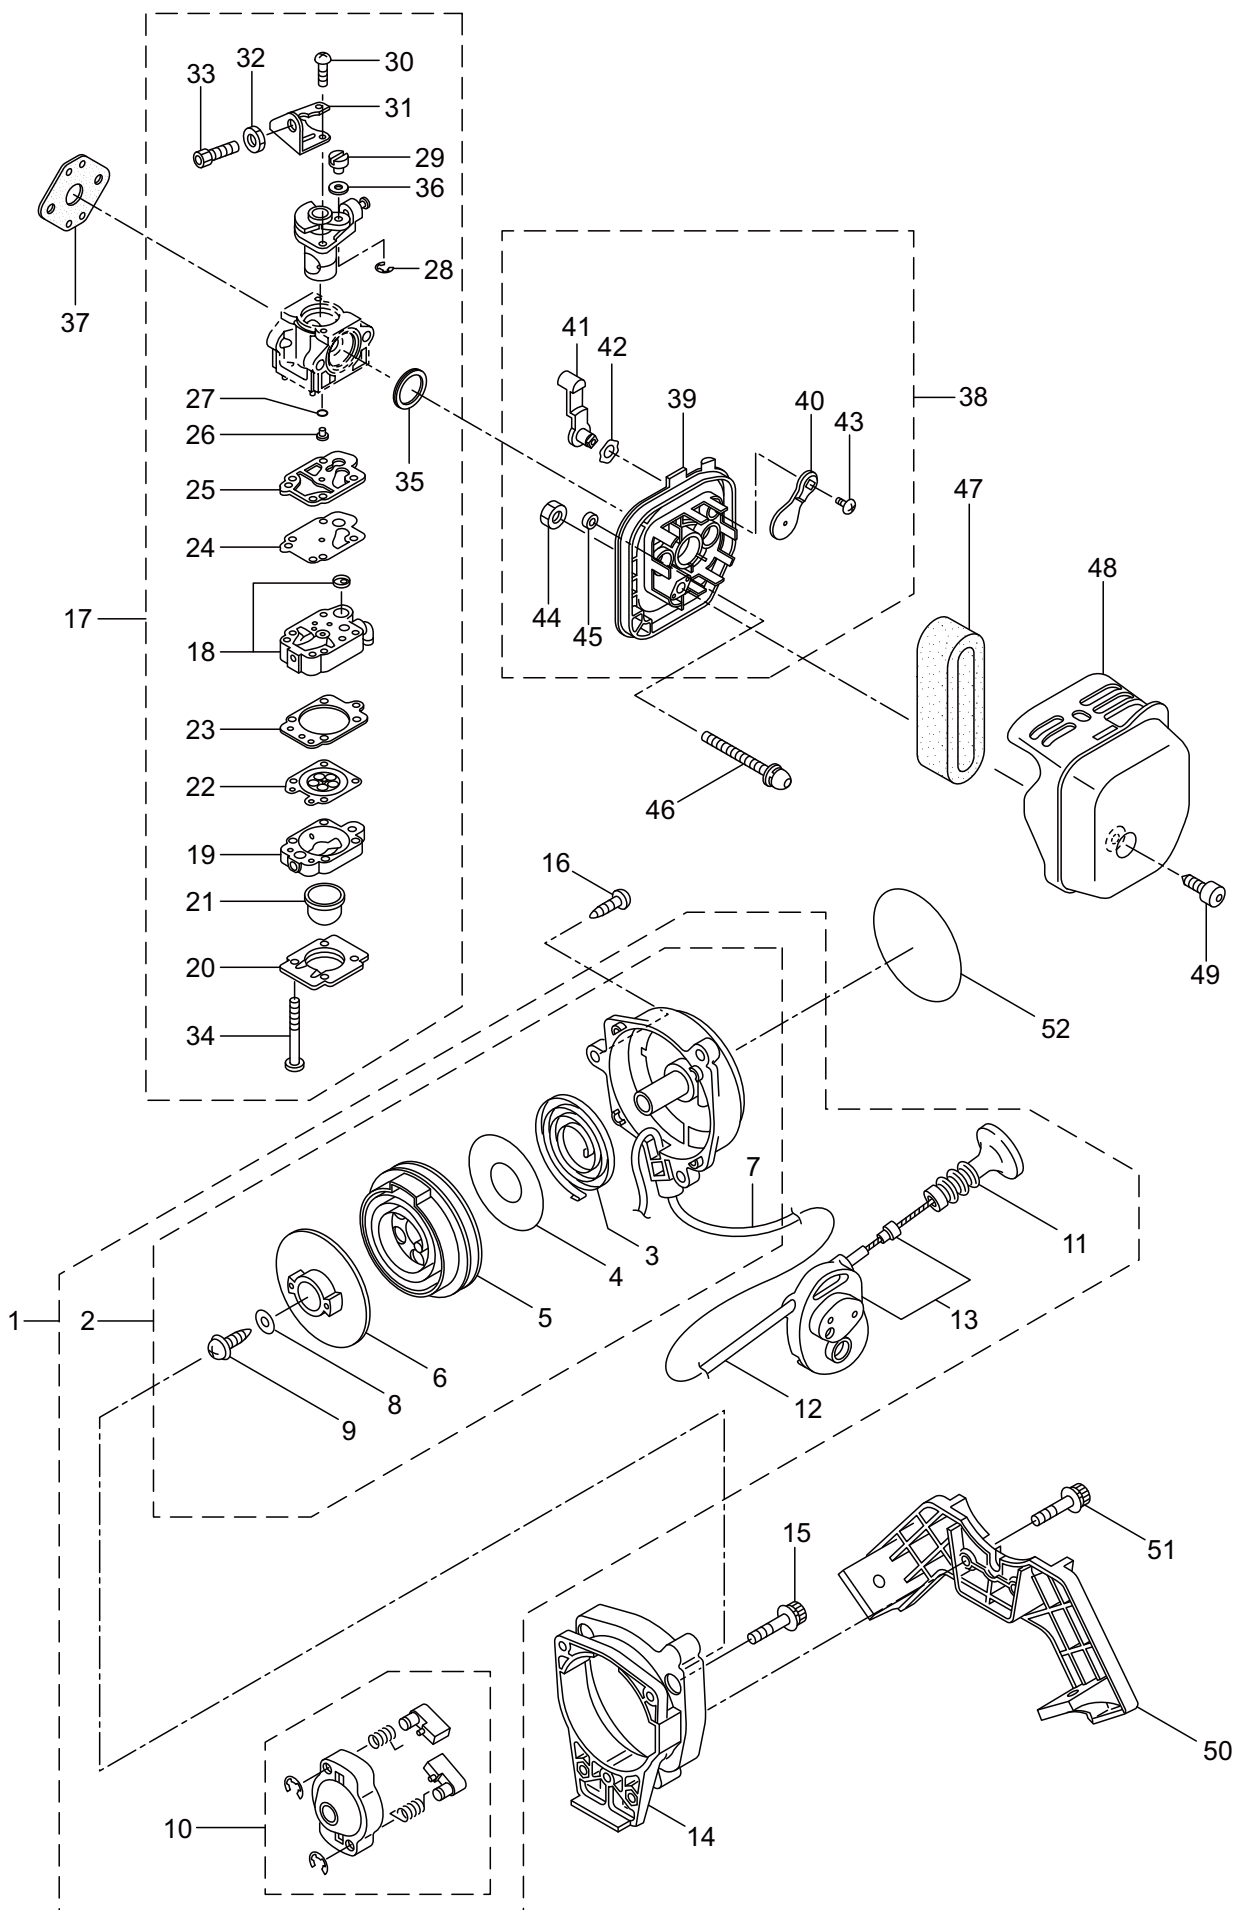

6. PS25 FOG KING CARBURETOR, RECOIL STARTER

Ref. No.	Parts No.	Parts Name	Q'ty	Remarks
6-46	261814	Cap Screw	2	M5x50WSW
6-47	269030	Element	1	
6-48	269027	Air Creaner Cover	1	
6-49	286349	Knob	1	
6-50	278417	Bracket	1	
6-51	261607	Cap Screw	2	M5x16WSW
6-52	134451	Label	1