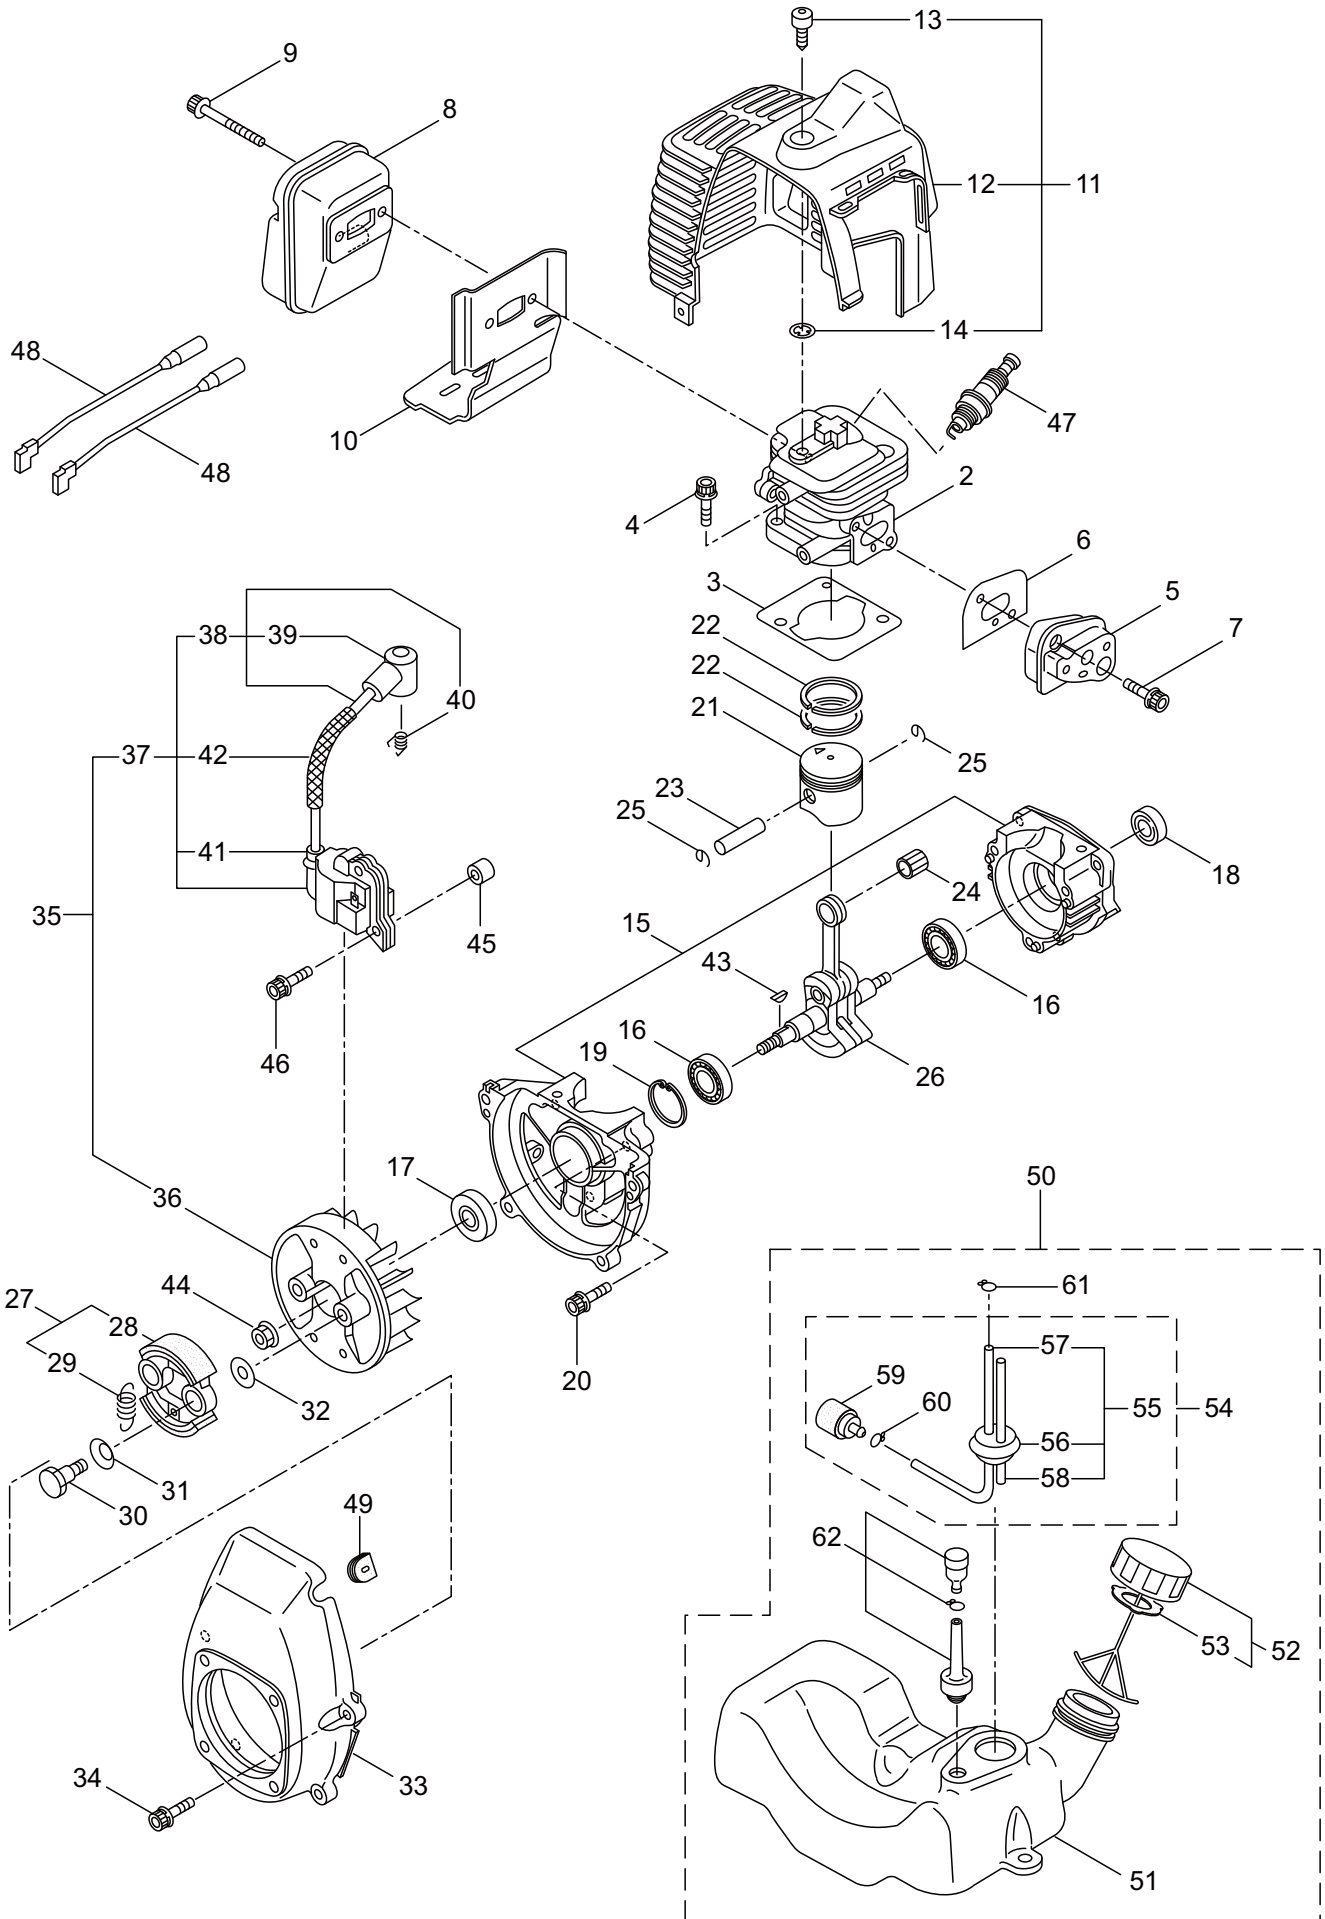

5. PS25 FOG KING ENGINE

Ref. No.	Parts No.	Parts Name	Q'ty	Remarks
5-46	261256	Cap Screw	2	M4x25
5-47	262483	Spark Plug	1	BPMR6Y
5-48	267492	Lead	2	130L
5-49	261202	Grommet	1	
5-50	125696	Fuel Tank Ass'y	1	Incl.51-62
5-51	125697	Fuel Tank	1	
5-52	262726	Fuel Tank Cap Ass'y	1	Incl.53
5-53	261105	Gasket	1	
5-54	282630	Fuel Pipe Pick-up Ass'y	1	Incl.55-60
5-55	282629	Fuel Pipe Ass'y	1	Incl.56-58
5-56	265869	Grommet	1	
5-57	261690	Fuel Pipe	1	160L
5-58	263038	Return Pipe	1	3x6x85
5-59	264653	Filter Ass'y	1	
5-60	261117	Clip	1	
5-61	261117	Clip	1	
5-62	261696	Breather Ass'y	1