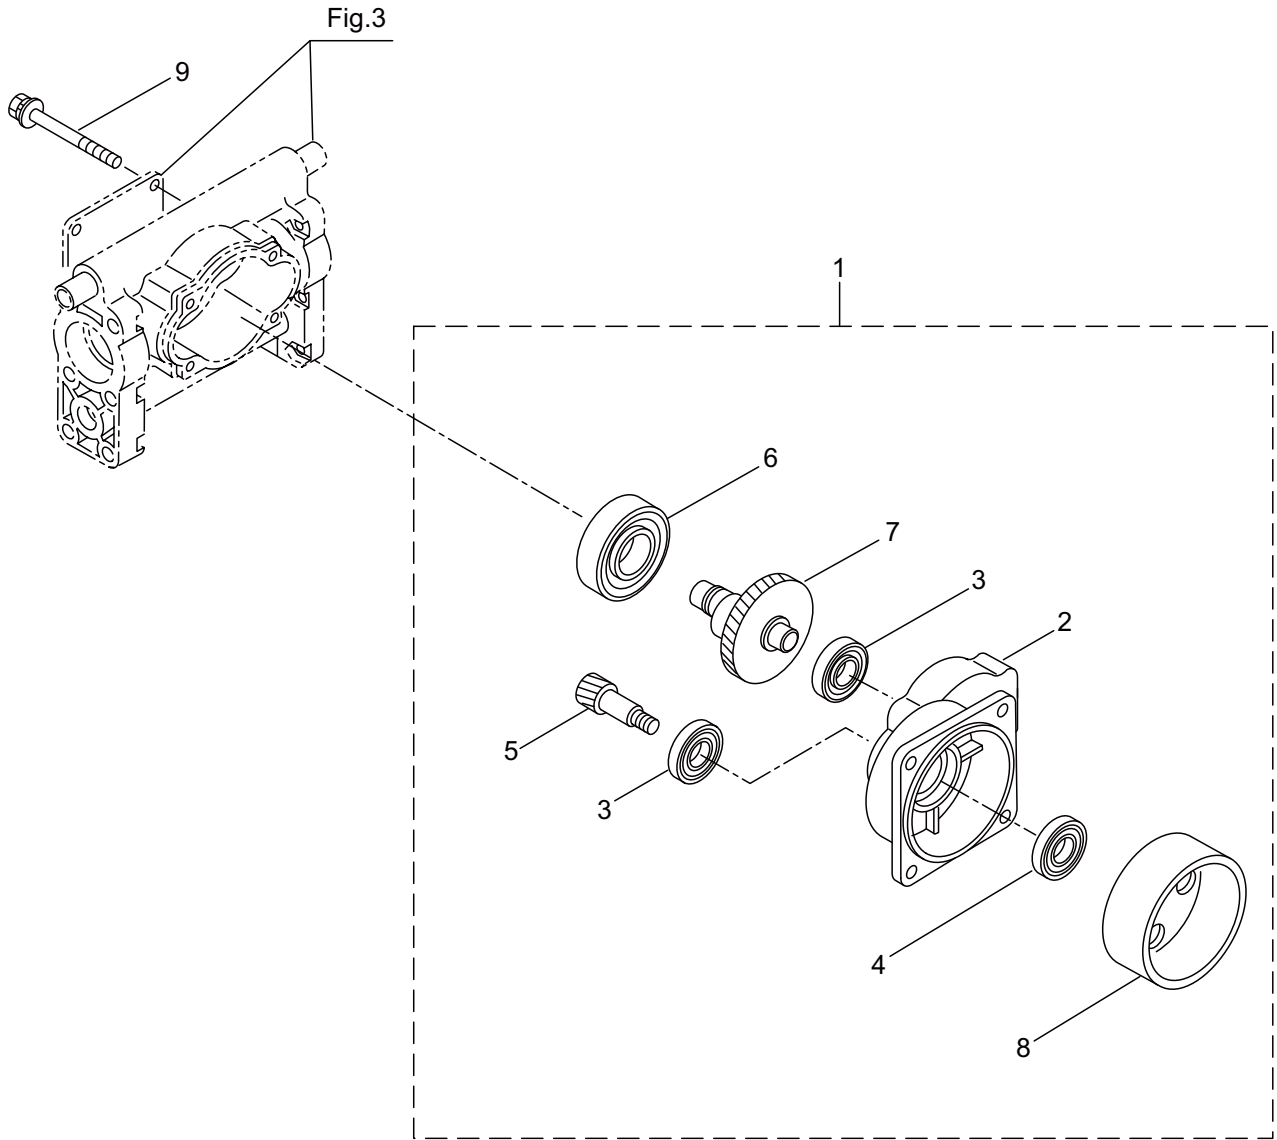

4. PS25 FOG KING
REDUCTION GEAR

Ref. No.	Parts No.	Parts Name	Q'ty	Remarks
4-1	126279	Reduction Gear Ass'y	1	Incl.2-8
4-2	125685	Gear Case	1	
4-3	102680	Bearing	2	#6000ZZ
4-4	112184	Bearing	1	6000DDU
4-5	125686	Pinion Gear	1	
4-6	103144	Bearing	1	#6004ZZ
4-7	126280	Crankshaft	1	
4-8	127367	Clutch Drum	1	
4-9	126059	Bolt	4	M6x60(SMK)