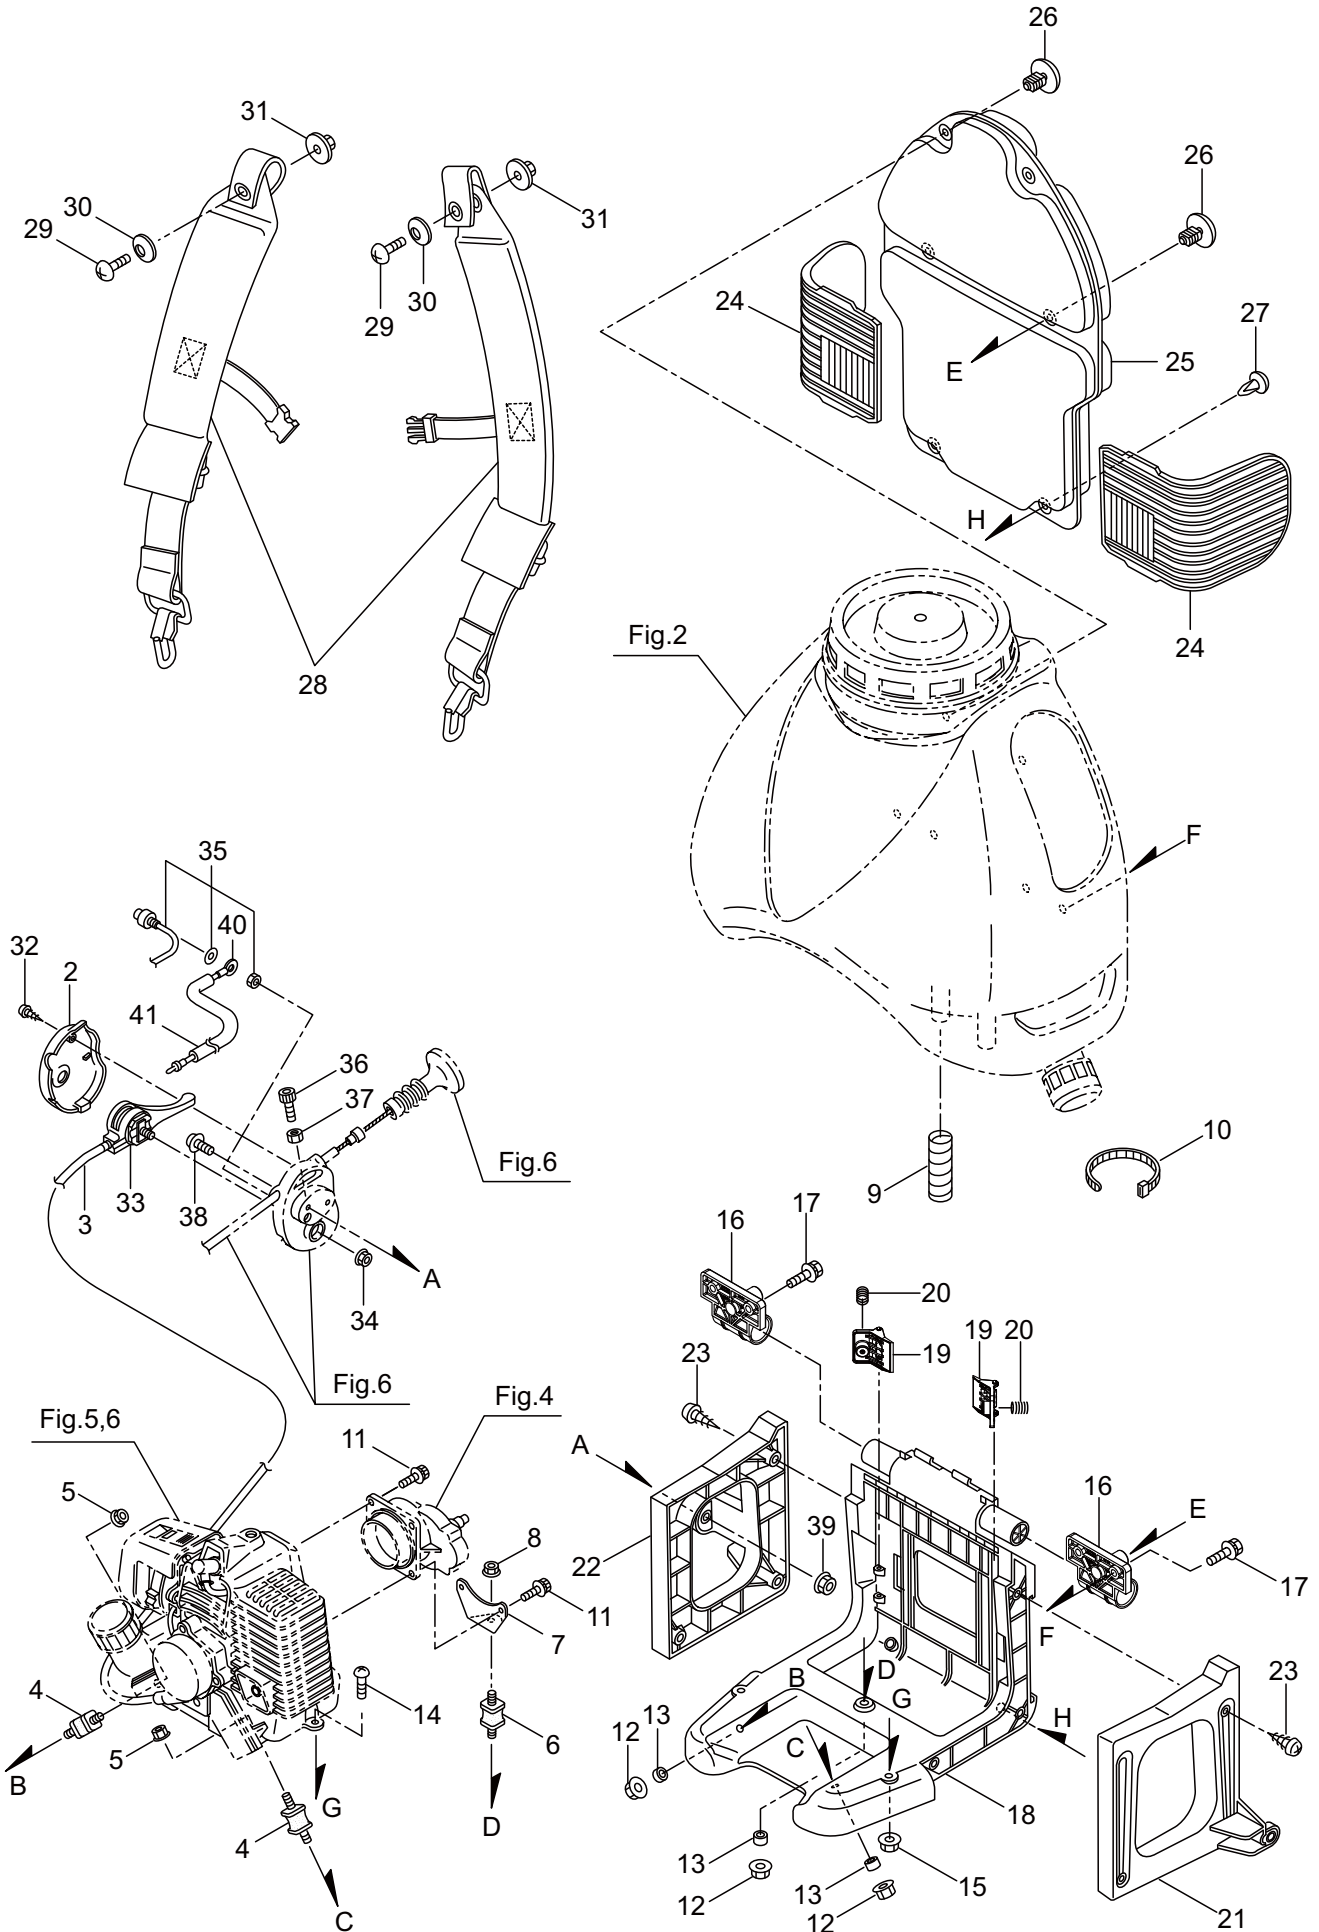

1. PS25 FOG KING
MAIN BODY

Ref. No.	Parts No.	Parts Name	Q'ty	Remarks
1-1	355011	PS25FOGKING		
1-2	125966	Throttle Cover	1	
1-3	282365	Throttle Cable	1	
1-4	126722	Buffer	2	22-M6x11x11
1-5	126756	Nut	2	M6
1-6	126722	Buffer	1	22-M6x11x11
1-7	125803	Stay	1	
1-8	126756	Nut	1	M6
1-9	127847	Coil Tube	1	15x18x60L
1-10	104343	Band	1	CV-200
1-11	126178	Cap Screw	4	M5x15
1-12	125277	Nut	3	
1-13	125053	Collar	3	
1-14	127221	Screw	2	M6x16
1-15	126756	Nut	2	M6
1-16	277136	Bracket	2	
1-17	125824	Bolt	4	M6x16(SMK)
1-18	134454	Base	1	
1-19	130181	Stopper	2	
1-20	129268	Spring	2	
1-21	134455	Stay(R)	1	
1-22	134456	Stay(L)	1	
1-23	130420	Tapping Screw	6	M5x25
1-24	125707	Cushion Pad	2	
1-25	125962	Cushion Pad	1	
1-26	125068	Fastener	4	
1-27	100749	Fastener	2	#7
1-28	127019	Knapsack Band	1	
1-29	127221	Screw	2	M6x16
1-30	127224	Washer	2	6x23xt1.6
1-31	127237	Nut	2	M6
1-32	082684	Screw	1	M3x16
1-33	115148	Throttle Lever	1	
1-34	127226	Nut	1	M5
1-35	114895	Stop Button	1	AV0.5x320L
1-36	087785	Cap Screw	1	M5x0.8x20
1-37	126081	Nut	1	M5
1-38	092038	Screw	2	M6x30(MK)
1-39	126756	Nut	2	M6
1-40	114896	Earth Cord	1	
1-41	114901	Vinyl Hose	1	8x9x220