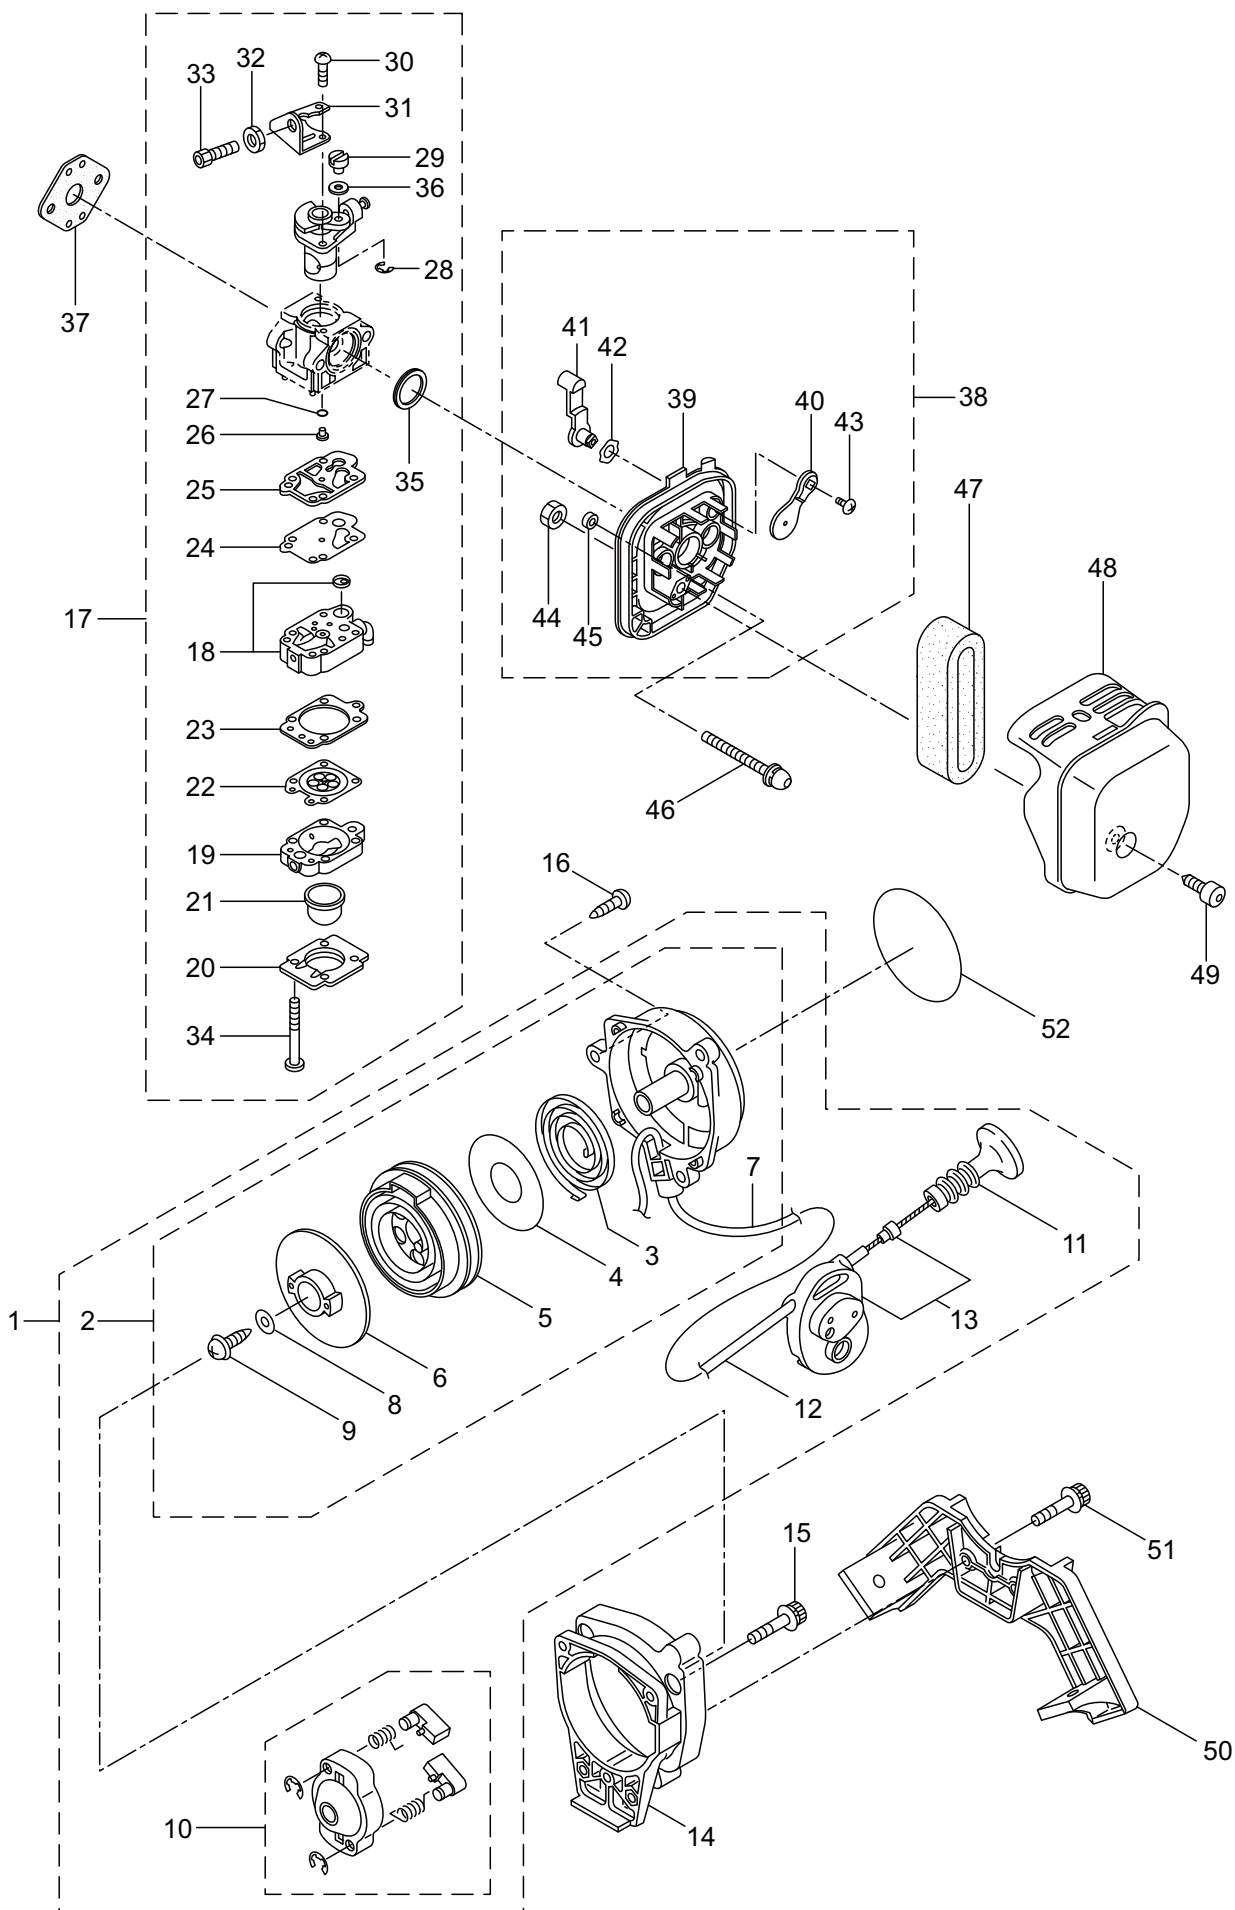

6. PS25 FOG KING
CARBURETOR, RECOIL STARTER

Ref. No.	Parts No.	Parts Name	Q'ty	Remarks
6-1	282490	Recoil Starter Ass'y	1	Incl.2-13
6-2	281454	Recoil Starter Ass'y	1	Incl.3-9
6-3	269495	Recoil Spring	1	
6-4	280114	Thrust Disk	1	
6-5	281455	Spring Case Ass'y	1	
6-6	280110	Pulley	1	
6-7	281621	Starter Rope	1	
6-8	269501	Washer	1	
6-9	269502	Screw	1	
6-10	269492	Starter Pulley Ass'y	1	
6-11	280808	Grip	1	
6-12	125800	Pipe	1	8x10x390
6-13	125964	Throttle Case Ass'y	1	
6-14	282563	Adapter Ass'y	1	
6-15	265726	Cap Screw	3	M4x16
6-16	280144	Tapping Screw	3	M4x16
6-17	282958	Carburetor Ass'y	1	Incl.18-36
6-18	263739	Pump Body	1	
6-19	262991	Purge Body	1	
6-20	262992	Cover Plate	1	
6-21	261874	Primer Bulb	1	
6-22	283905	Diaphragm, Meterring	1	
6-23	262993	Gasket	1	
6-24	262994	Diaphragm, Fuel Pump	1	
6-25	282576	Gasket	1	
6-26	268574	Main Jet	1	
6-27	261871	O-Ring	1	
6-28	261876	E-Ring	1	
6-29	261658	Swivel	1	
6-30	261875	Screw	2	
6-31	264677	Bracket	1	
6-32	261878	Nut	1	M6
6-33	261877	Adapter	1	
6-34	262996	Screw	4	
6-35	261657	Packing	1	
6-36	264678	Washer	1	
6-37	261864	Gasket	1	
6-38	284821	Case Ass'y	1	Incl.39-45
6-39	269026	Case Body	1	
6-40	284802	Valve	1	
6-41	284803	Lever	1	
6-42	284816	Washer	1	6.4x11x0.15
6-43	269032	Screw	1	M3.5x8
6-44	126993	Nut	1	M5x0.8
6-45	269051	Sleeve	2	5.5x7.1x3