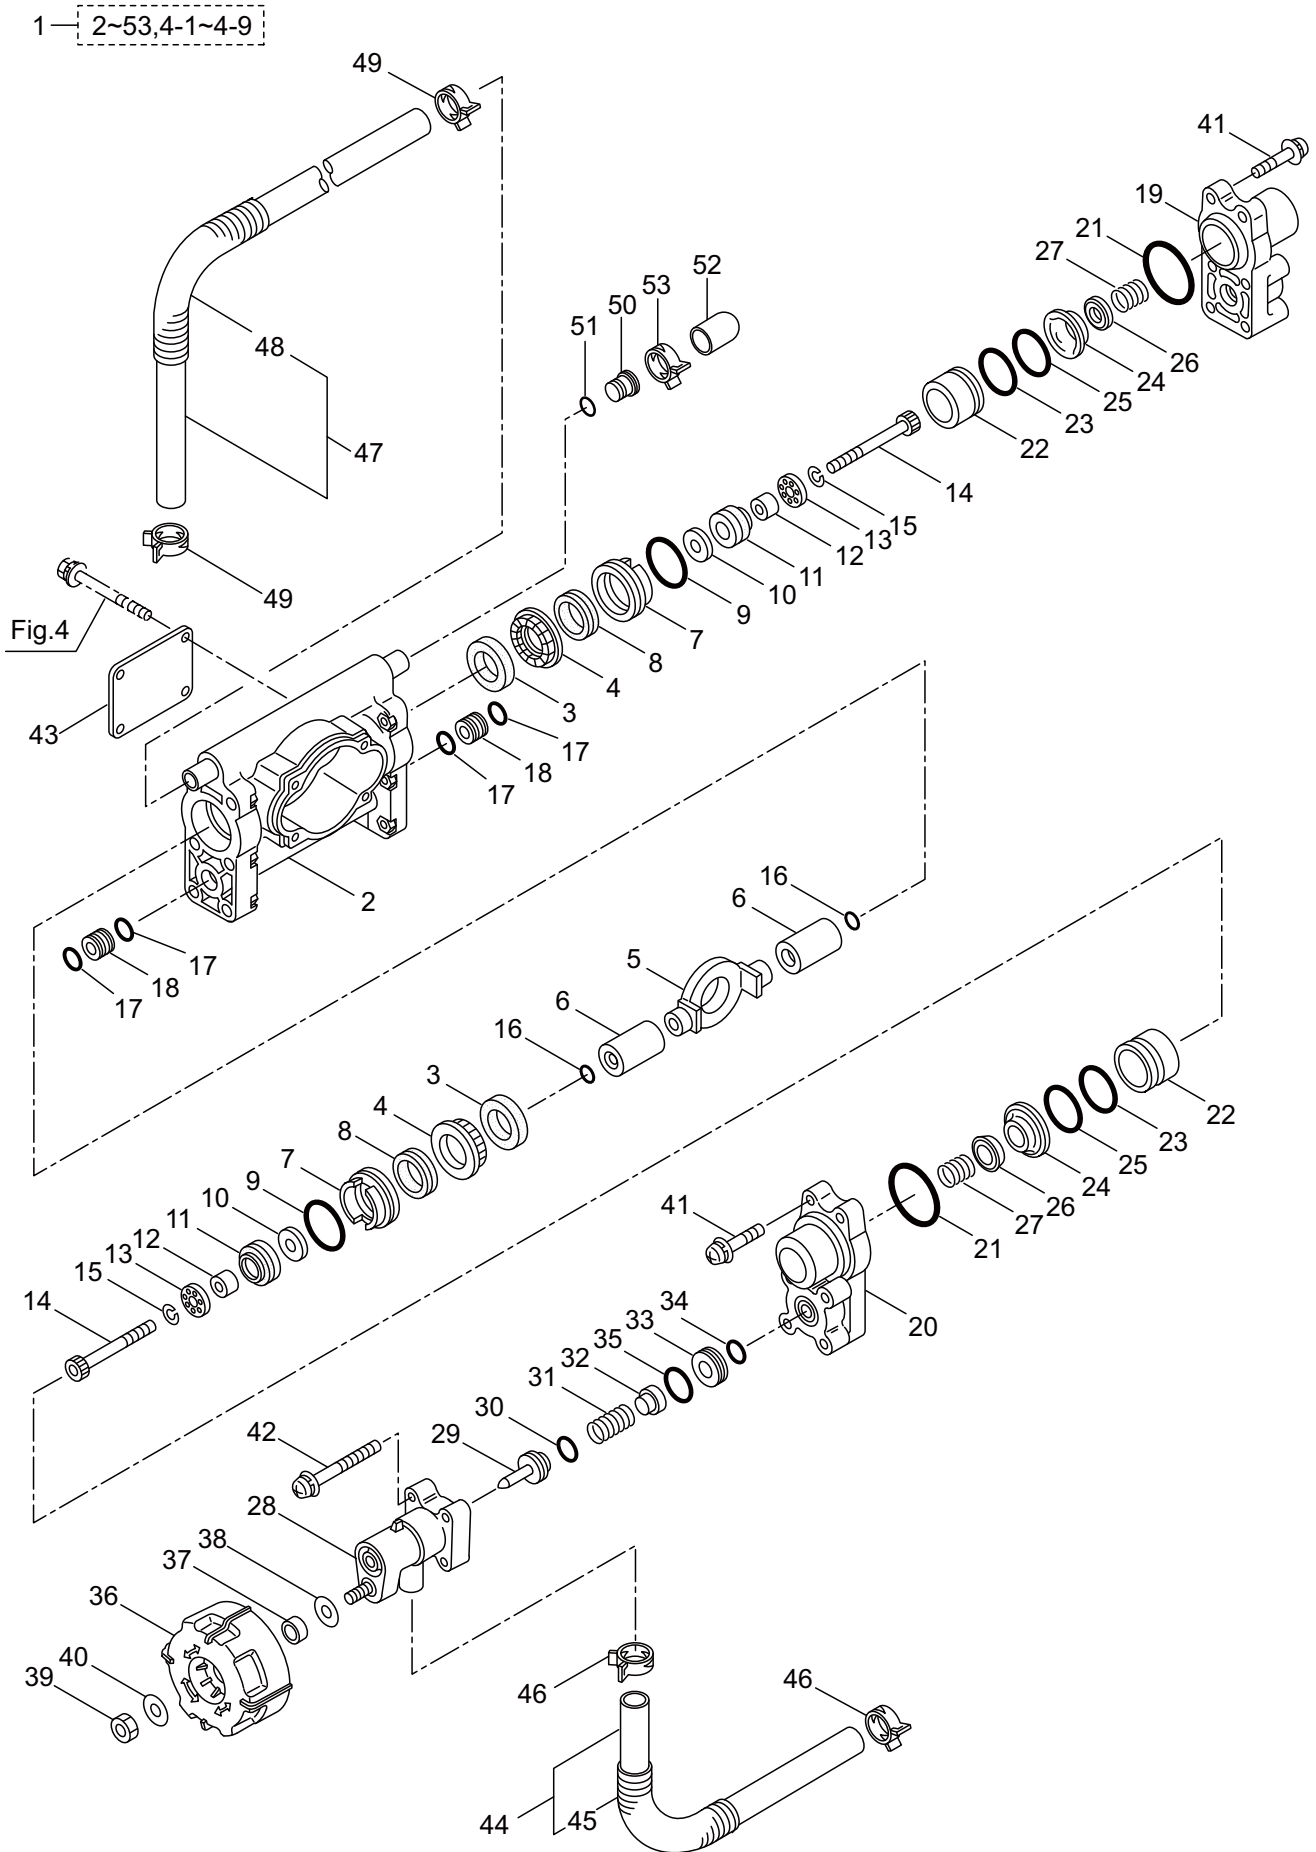

3. PS25 FOG KING POWER SPRAYER

Ref. No.	Parts No.	Parts Name	Q'ty	Remarks
3-1	129663	Pump Ass'y	1	Incl.2~53,4-1~4-9
3-2	125673	Crankcase Ass'y	1	
3-3	102683	Oil Seal	2	G16244
3-4	106190	Collar	2	
3-5	121179	Connecting Rod	1	M5
3-6	125680	Sleeve	2	16x33
3-7	102358	Seal Retainer	2	
3-8	112252	Packing	2	
3-9	013977	O-Ring	2	S26
3-10	043426	Suction Valve Seat	2	5x17x2.8
3-11	100441	Piston Packing	2	
3-12	023357	Suction Valve Collar	2	5x8x10
3-13	022023	Suction Valve Stopper	2	5x16x3
3-14	125681	Cap Screw	2	M5x50x22
3-15	015848	Spring Washer	2	M5
3-16	021549	O-Ring	2	P5
3-17	014175	O-Ring	4	P9
3-18	100554	Spacer pipe	2	6x12x10
3-19	103128	Cylinder Head(A)	1	
3-20	102634	Cylinder Head(B)	1	
3-21	013983	O-Ring	2	S31.5
3-22	125682	Cylinder Pipe	2	20x26x22
3-23	023172	O-Ring	2	P22
3-24	125683	Valve Seat	2	
3-25	103575	O-Ring	2	23x1.5
3-26	043723	Discharge Valve	2	16x1.5
3-27	043360	Discharge Valve Spring	2	
3-28	103132	Spring Case	1	
3-29	121618	Spring Retainer	1	
3-30	011682	O-Ring	1	P10
3-31	121620	Compression Coil Spring	1	
3-32	121619	Discharge Valve	1	
3-33	103746	Valve Seat	1	
3-34	011343	O-Ring	1	P10A
3-35	011346	O-Ring	1	P14
3-36	124246	Handle	1	
3-37	127225	Collar	1	8x10x5.3
3-38	127217	Washer	5	8.5x14xt0.5
3-39	126521	Nut	1	M8
3-40	127216	Washer	1	M8
3-41	121956	Screw	8	M5x32(SMK)
3-42	816036	Screw	4	M5x60(SMK)
3-43	125801	Plate	1	
3-44	122175	Hose Ass'y	1	Incl.45
3-45	122177	Tube	1	15.2x19.5x120