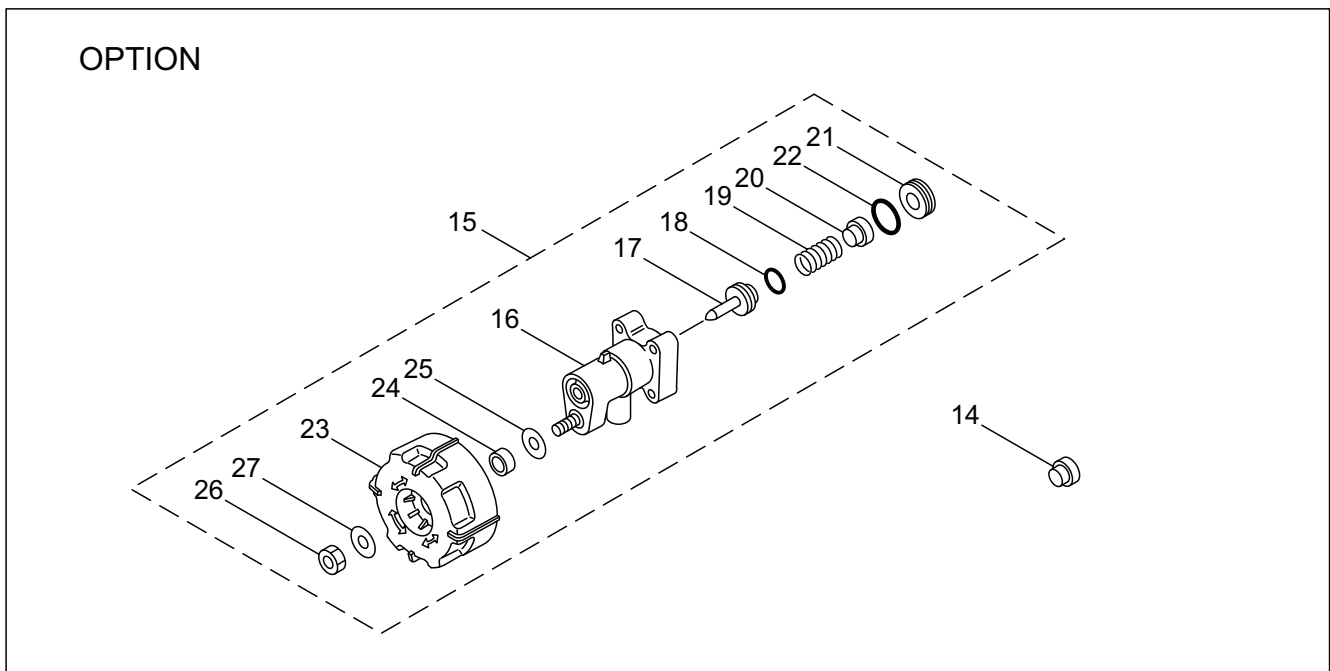

7. PS25 FOG KING ACCESSORIES

Ref. No.	Parts No.	Parts Name	Q'ty	Remarks
7-1	118267	Hose Ass'y	1	Incl.2,3
7-2	013572	Hose Ass'y	1	11.5x16xt1.5
7-3	074369	Hose Ass'y	1	6.5x11.5x1.5t
7-4	105891	Ball Cook	1	G1/4xG1/4
7-5	124042	Nozzle Pipe Ass'y	1	Incl.6,7
7-6	112850	Hose Ass'y	1	11.5x15.5xt1.5
7-7	112851	Hose Ass'y	1	7x11xt1.5
7-8	117958	Wide Nozzle Ass'y	1	Incl.9-12
7-9	103170	Nozzle Pipe	1	
7-10	103171	Hose Ass'y	2	
7-11	118266	Nozzle Plate	2	
7-12	103173	Cap	2	
7-13	134459	Instruction Manual	1	PS25FOGKING
OPTION				
7-14	127037	Discharge Valve	1	
7-15	127038	Discharge Valve Ass'y	1	Incl.16-27
7-16	103132	Spring Case	1	
7-17	121618	Spring Retainer	1	
7-18	011682	O-Ring	1	P10
7-19	121620	Compression Coil Spring	1	
7-20	121619	Discharge Valve	1	
7-21	103746	Valve Seat	1	
7-22	011346	O-Ring	1	P14
7-23	107198	Handle	1	
7-24	127225	Collar	1	8x10x5.3
7-25	127217	Washer	5	8.5x14xt0.5
7-26	126521	Nut	1	M8
7-27	127216	Washer	1	M8