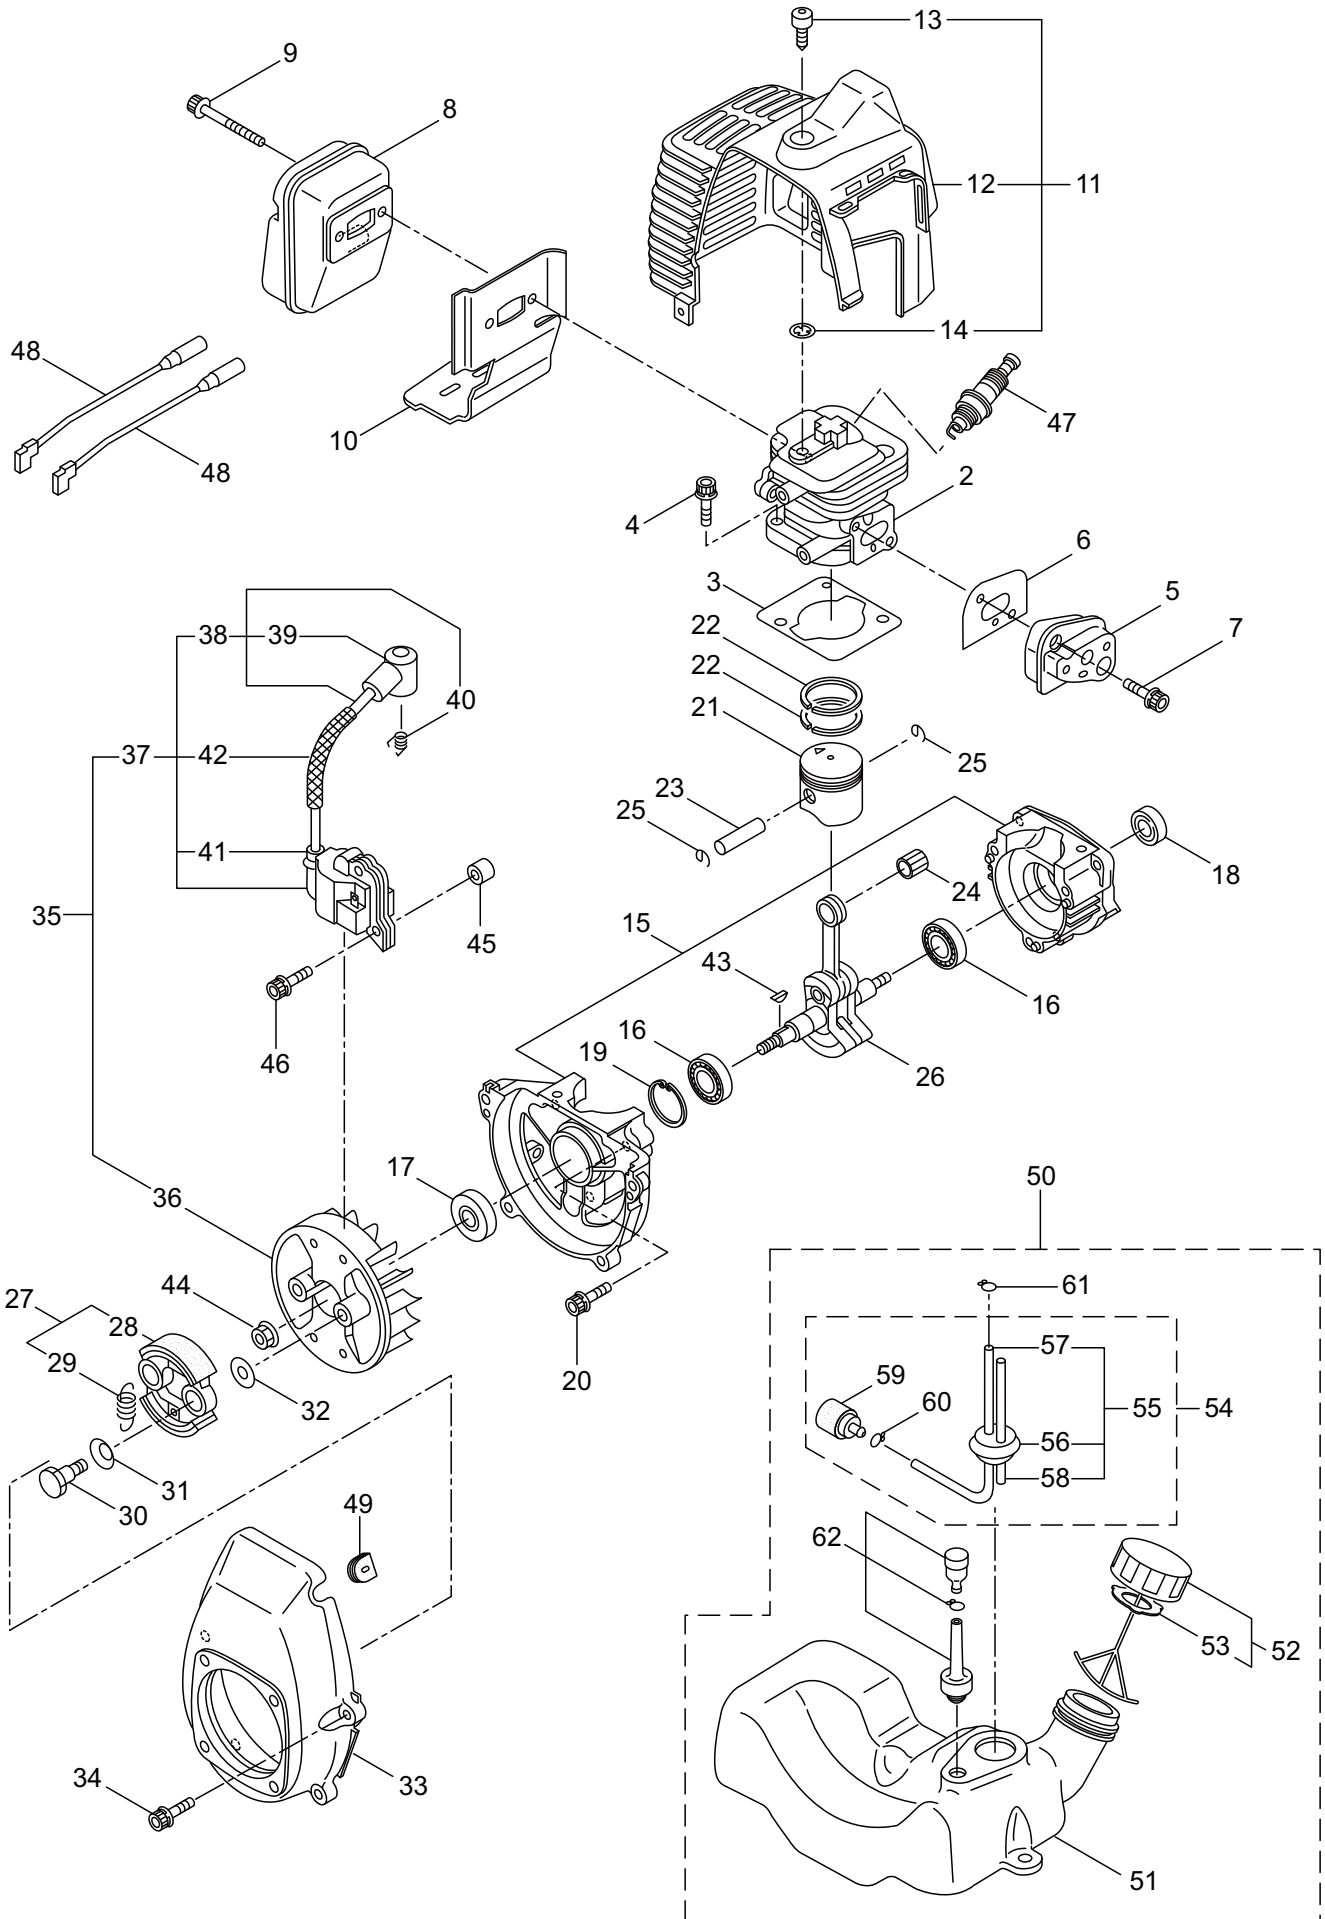

5. PS25 FOG KING ENGINE

Ref. No.	Parts No.	Parts Name	Q'ty	Remarks
5-1	875093	Engine	1	BE230P/68
5-2	266249	Cylinder	1	New gasket required
5-3	283420	Gasket	1	
5-4	267290	Cap Screw	2	M5x20WSW
5-5	265802	Insulator	1	New gasket required
5-6	267049	Gasket	1	
5-7	265924	Cap Screw	2	M5x25WSW
5-8	282835	Muffler Comp.	1	
5-9	266264	Cap Screw	2	M5x50
5-10	281340	Gasket	1	
5-11	278408	Top Cover Ass'y	1	Incl.12-14
5-12	278409	Top Cover	1	
5-13	286349	Knob Bolt	1	
5-14	286270	Washer	1	M5
5-15	267063	Crankcase	1	
5-16	280488	Bearing	2	6001 C3
5-17	261492	Oil Seal	1	
5-18	261386	Oil Seal	1	
5-19	055185	Snap Ring	1	#28
5-20	261612	Cap Screw	3	M5x30
5-21	281300	Piston	1	
5-22	264891	Piston Ring	2	(2)required
5-23	261036	Piston Pin	1	5.7x8x23.5L
5-24	288520	Bearing, Needle	1	
5-25	261576	Clip, Piston	2	
5-26	267193	Crankshaft/Conn. Rod Ass'y	1	
5-27	264887	Clutch Ass'y	1	Incl.28,29
5-28	264888	Clutch Shoe	2	(2)required
5-29	264889	Spring, Clutch	1	
5-30	264505	Bolt	2	
5-31	261777	Wave Washer	2	
5-32	261189	Washer	2	6x16.5x1.2
5-33	278411	Fan Cover	1	
5-34	261250	Cap Screw	4	M5x20
5-35	269516	Magneto Ass'y	1	Incl.36-42
5-36	261356	Rotor/Fan	1	
5-37	269512	Ignition Coil Ass'y	1	Incl.38-42
5-38	267403	Spark Plug Wire Ass'y	1	Incl.39,40
5-39	261074	Plug Boot	1	
5-40	261075	Connector	1	
5-41	261072	Cap	1	
5-42	269418	Insulator	1	
5-43	261076	Woodruff Key	1	3x10
5-44	261417	Nut, Rotor	1	M8
5-45	280381	Spacer	2