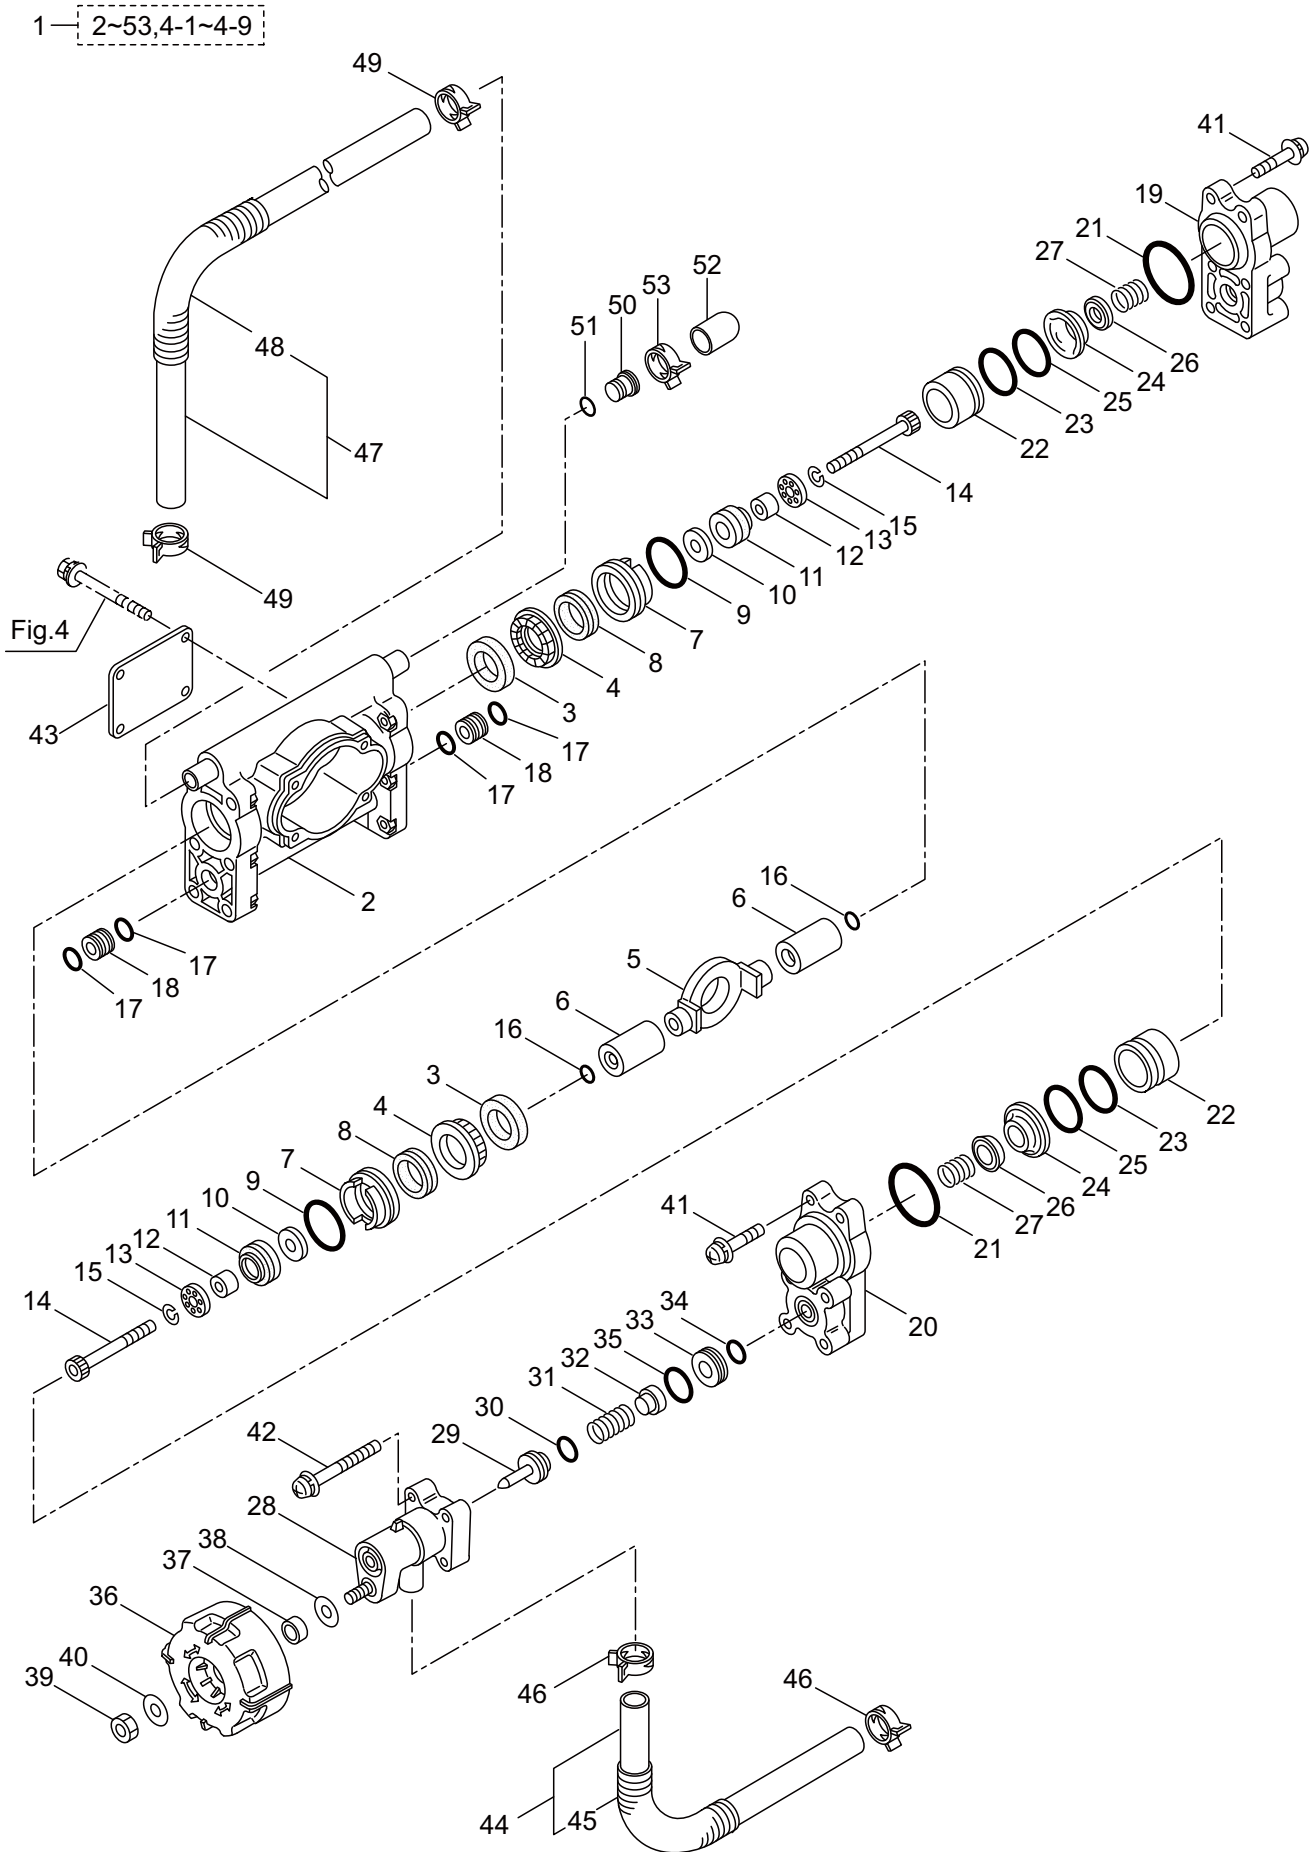

3. PS25 FOG KING POWER SPRAYER

Ref. No.	Parts No.	Parts Name	Q'ty	Remarks
3-46	103033	Band	2	
3-47	128937	Hose Ass'y	1	Incl.48
3-48	128938	Tube	1	15.2x19.5x330
3-49	103033	Band	2	
3-50	131939	Plug	1	
3-51	021549	O-Ring	1	P5
3-52	129042	Cap	1	
3-53	043972	Band	1