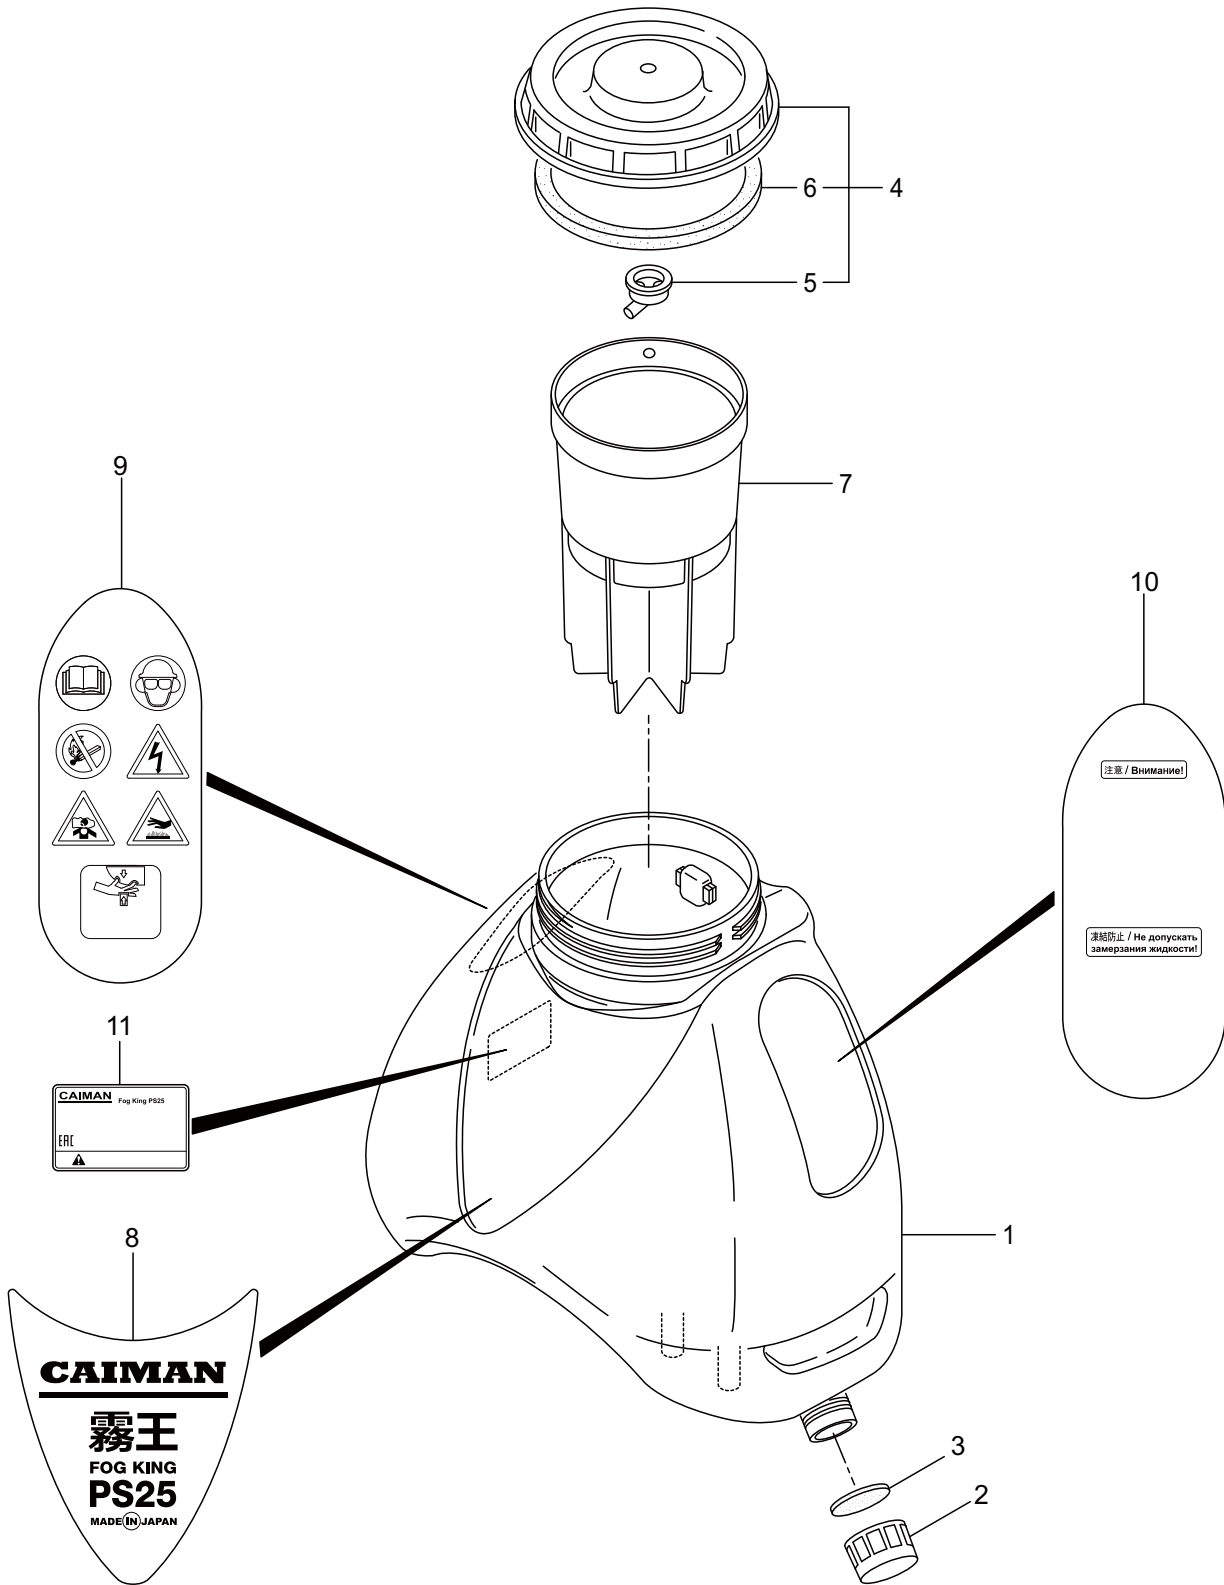

2. PS25 FOG KING CHEMICAL TANK

Ref. No.	Parts No.	Parts Name	Q'ty	Remarks
2-1	125692	Chemical Tank	1	
2-2	124250	Cap	1	
2-3	029299	Packing	1	36xt3.0
2-4	131591	Cap, Chemical Tank	1	Incl.5,6
2-5	022363	Inner Cap	1	
2-6	022362	Packing	1	150x170xt10
2-7	131154	Strainer	1	
2-8	134457	Label	1	PS25FOGKING(CAIMAN)
2-9	134553	Label	1	
2-10	134554	Label	1	
2-11	134458	Label	1	EACPS25FOGKING