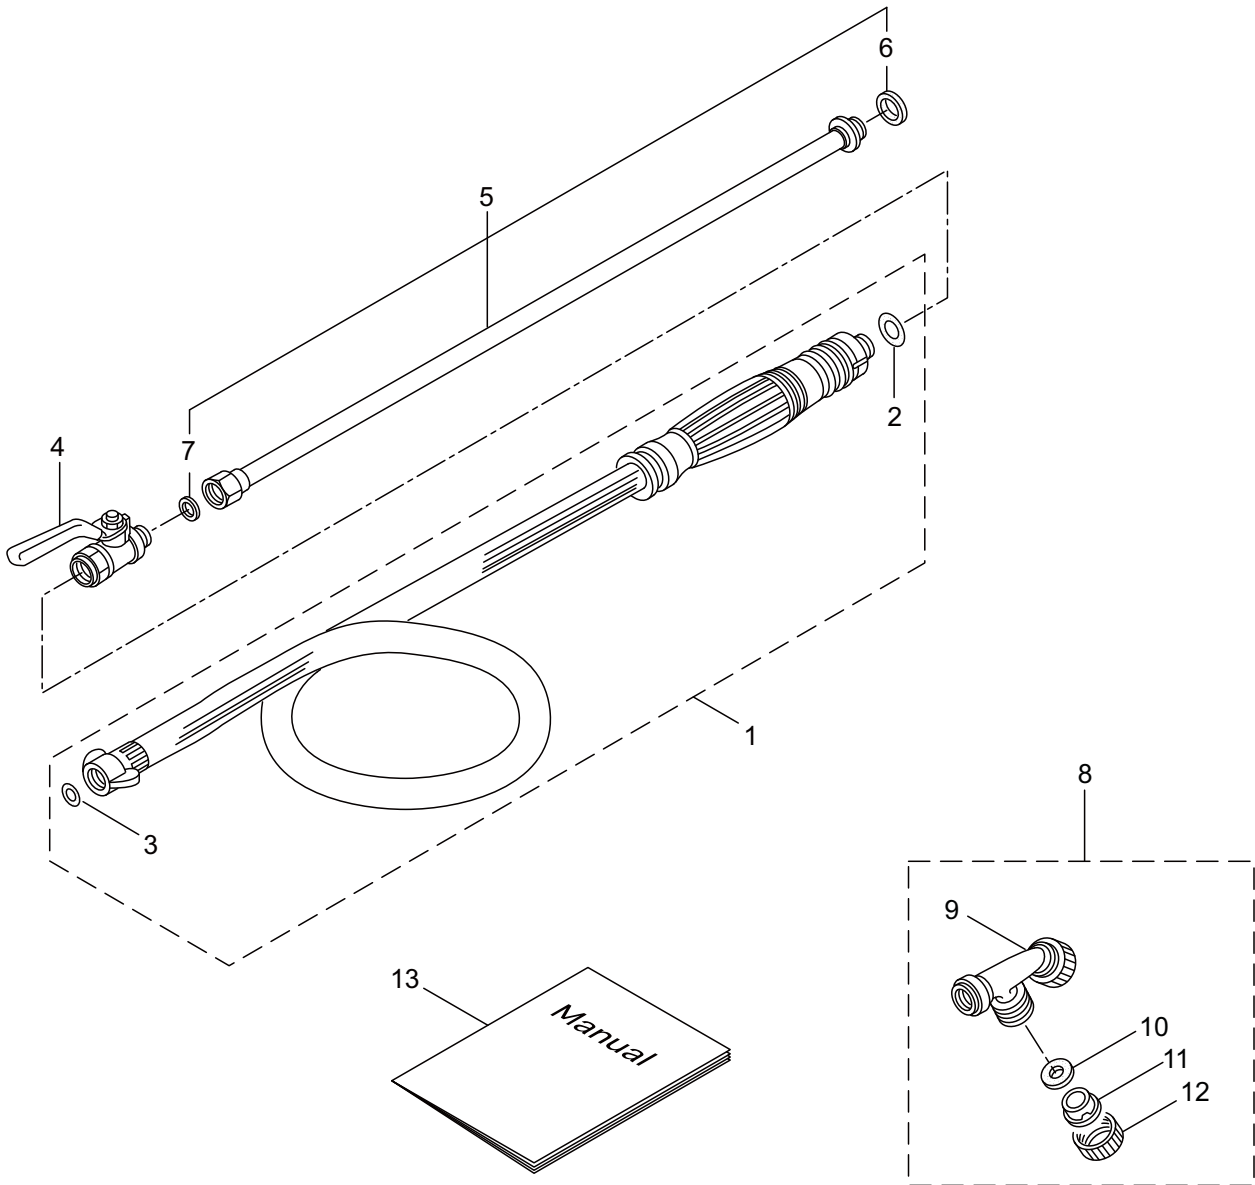

7. PS25 FOG KING ACCESSORIES

Ref. No.	Parts No.	Parts Name	Q'ty	Remarks
7-1	118267	Hose Ass'y	1	Incl.2,3
7-2	013572	Hose Ass'y	1	11.5x16xt1.5
7-3	074369	Hose Ass'y	1	6.5x11.5x1.5t
7-4	105891	Ball Cook	1	G1/4xG1/4
7-5	124042	Nozzle Pipe Ass'y	1	Incl.6,7
7-6	112850	Hose Ass'y	1	11.5x15.5xt1.5
7-7	112851	Hose Ass'y	1	7x11xt1.5
7-8	117958	Wide Nozzle Ass'y	1	Incl.9-12
7-9	103170	Nozzle Pipe	1	
7-10	103171	Hose Ass'y	2	
7-11	118266	Nozzle Plate	2	
7-12	103173	Cap	2	
7-13	134459	Instruction Manual	1	PS25FOGKING
OPTION				
7-14	127037	Discharge Valve	1	
7-15	127038	Discharge Valve Ass'y	1	Incl.16-27
7-16	103132	Spring Case	1	
7-17	121618	Spring Retainer	1	
7-18	011682	O-Ring	1	P10
7-19	121620	Compression Coil Spring	1	
7-20	121619	Discharge Valve	1	
7-21	103746	Valve Seat	1	
7-22	011346	O-Ring	1	P14
7-23	107198	Handle	1	
7-24	127225	Collar	1	8x10x5.3
7-25	127217	Washer	5	8.5x14xt0.5
7-26	126521	Nut	1	M8
7-27	127216	Washer	1	M8