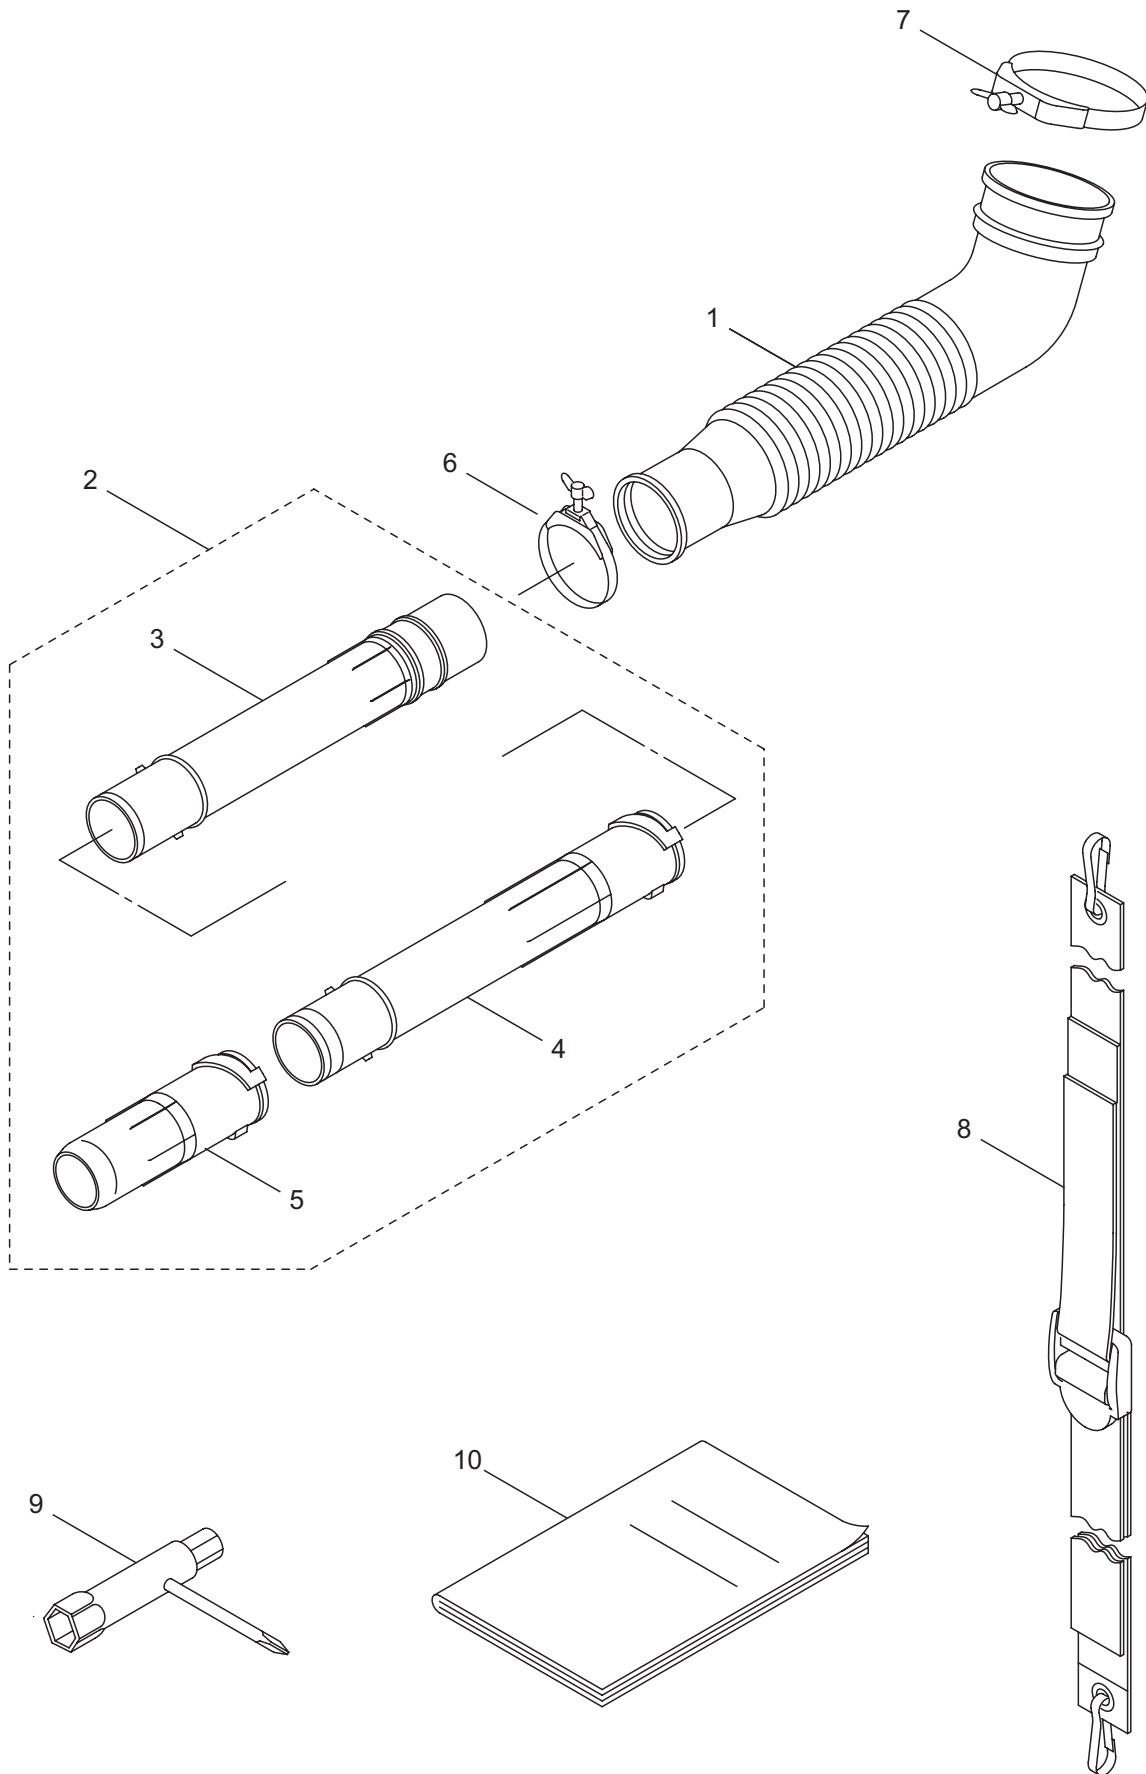

4. BL8500SP
ACCESSORIES

Ref. No.	Part No.	Part Name	Q'ty	Remarks
4-1	123413	Flexible Pipe	1	
4-2	125145	Pipe Ass'y	1	Incl.3-5
4-3	122395	Swivel Pipe	1	
4-4	122400	Straight Pipe	1	510L
4-5	125146	Cone Pipe	1	
4-6	128188	Clamp Ass'y	1	#85
4-7	128189	Clamp Ass'y	1	#105
4-8	125439	Hip Belt Ass'y	1	
4-9	127099	Box Spanner	1	
4-10	274487	Instruction Manual	1	BL8500SP