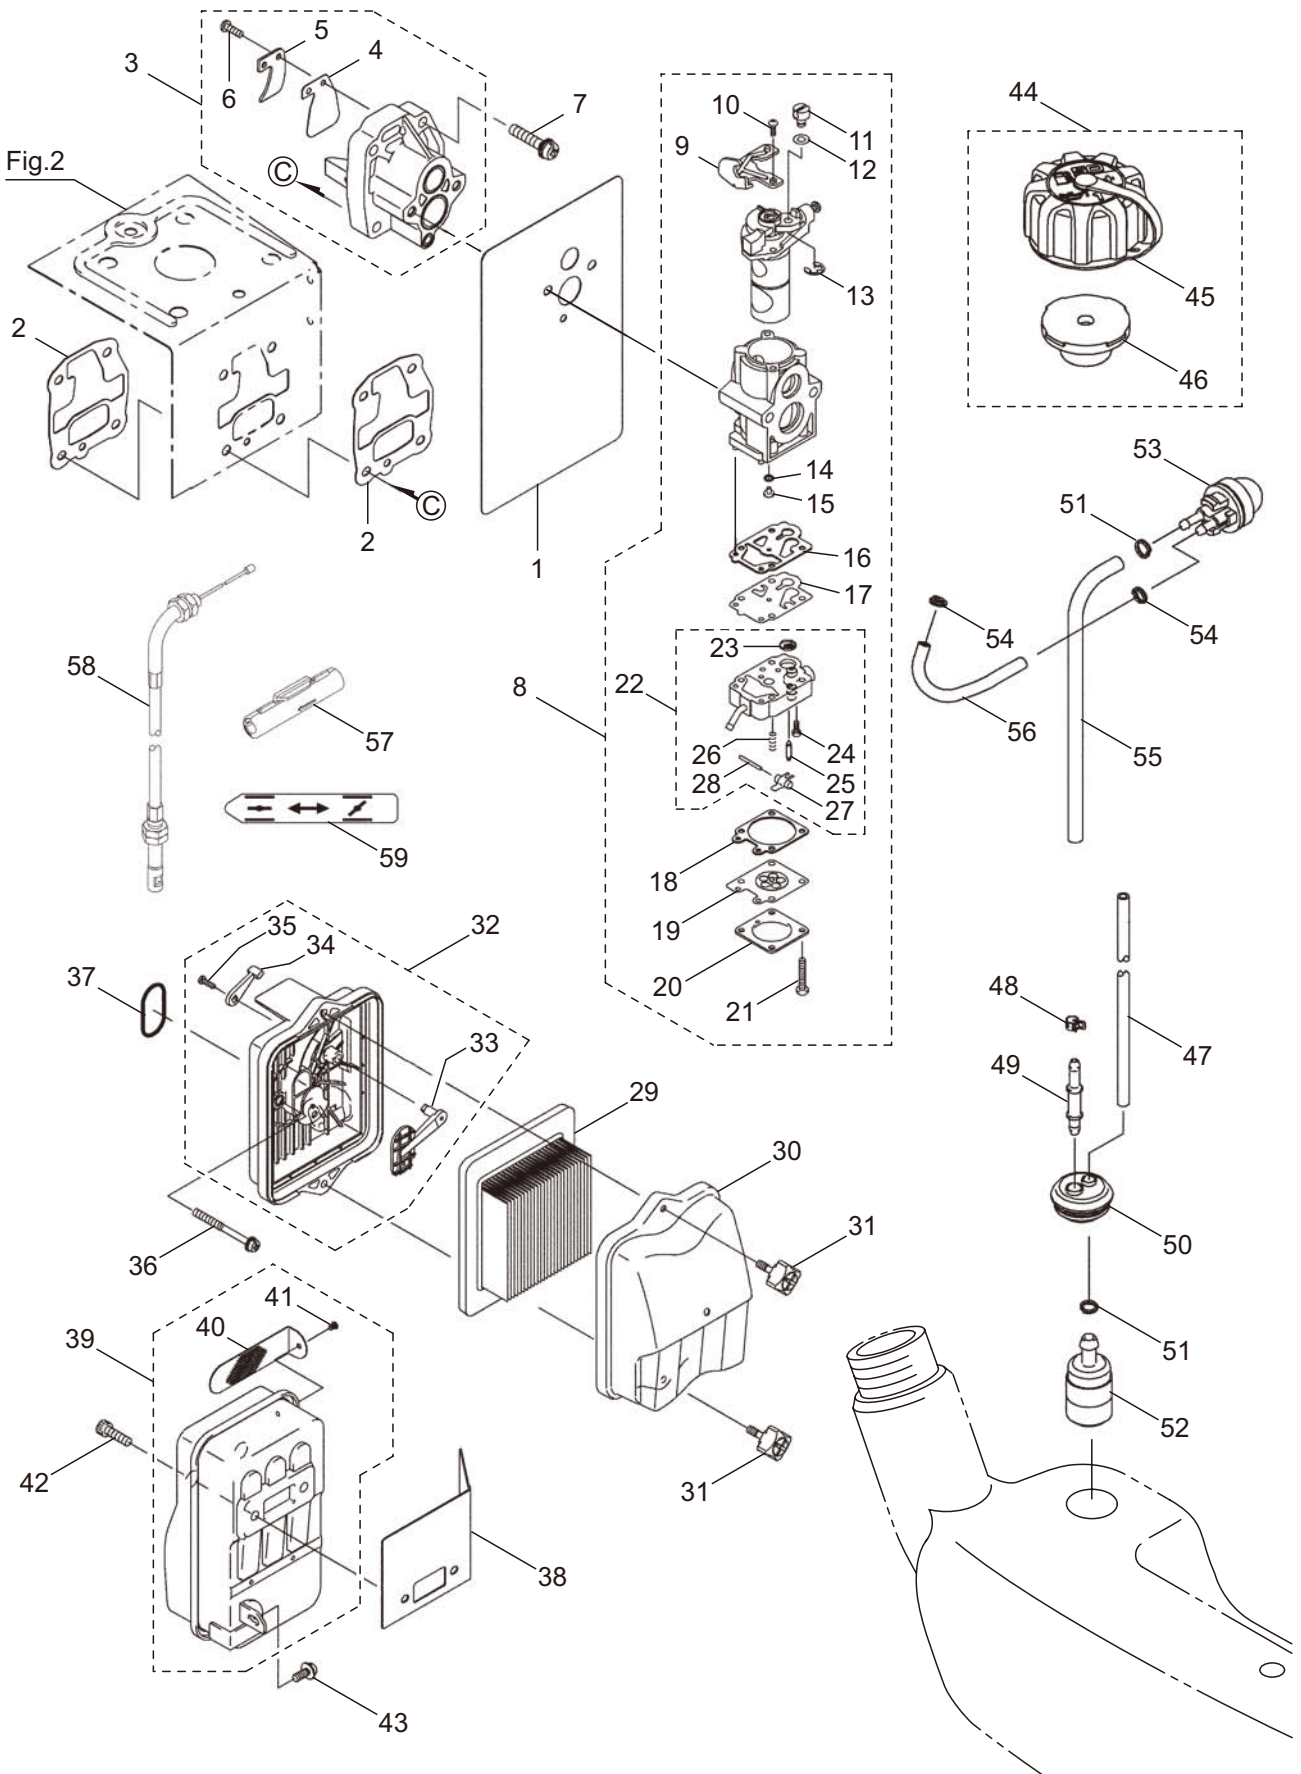

3. BL8500SP
ENGINE (CARBURETOR, AIR FILTER)

Ref. No.	Part No.	Part Name	Q'ty	Remarks
3-1	426096	Gasket	1	
3-2	426095	Gasket	2	
3-3	426097	Reed Valve Ass'y	1	Incl.4-6
3-4	419560	Reed Valve	1	
3-5	419562	Stopper	1	
3-6	419564	Screw	2	3x12
3-7	577361	Screw	4	M5x25
3-8	426098	Carburetor Ass'y	1	Incl.9-28
3-9	649338	Bracket	1	
3-10	577179	Screw	2	
3-11	598415	Arm	1	
3-12	624532	Washer	1	
3-13	577175	Snap Ring	1	
3-14	577182	O-Ring	1	
3-15	649349	Main Jet	1	#55.5
3-16	634350	Gasket	1	
3-17	577185	Diaphragm	1	
3-18	649339	Gasket	1	
3-19	416148	Diaphragm	1	
3-20	649343	Cover	1	
3-21	649348	Screw	4	
3-22	649346	Body	1	Incl.23-28
3-23	624430	Filter	1	
3-24	624432	Screw	1	
3-25	624431	Float Valve	1	
3-26	624434	Spring	1	
3-27	624429	Lever	1	
3-28	624433	Pin	1	
3-29	426099	Air Filter Element Ass'y	1	
3-30	426102	Cap	1	
3-31	426108	Bolt	2	
3-32	426100	Case Ass'y	1	Incl.33-35
3-33	426104	Valve	1	
3-34	426103	Lever	1	
3-35	419577	Screw	1	3x10
3-36	423452	Screw	2	5x55
3-37	423450	O-Ring	1	
3-38	426101	Gasket	1	
3-39	426106	Maffler Ass'y	1	Incl.40,41
3-40	426105	Spark Arrester	1	
3-41	416161	Screw	1	
3-42	426107	Bolt	2	6x20
3-43	419529	Screw	1	
3-44	425443	Tank Cap Ass'y	1	Incl.45,46
3-45	649364	Tank Cap Ass'y	1