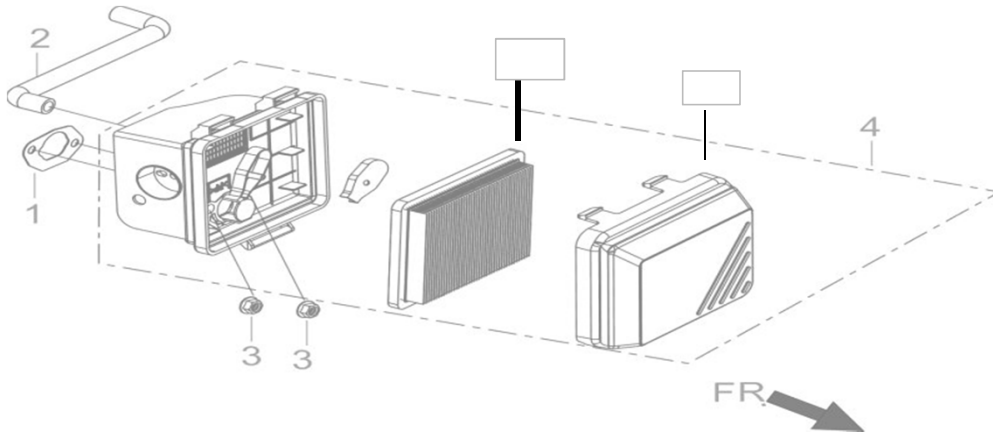

N°	ART	ART	NAME	QTY
E09-1	U225-0002	1210309	GASKET, AIR CLEANER	1
E09-2	U225-0060	1210323	TUBE, BREATHER	1
E09-3	U100-00057		NUT	1
E09-4	U225-0061	1210338	CASE, AIR CLEANER	1
E09-5		1010013	ELEMENT	1
E09-6	U225-0062	1210338	COVER	1