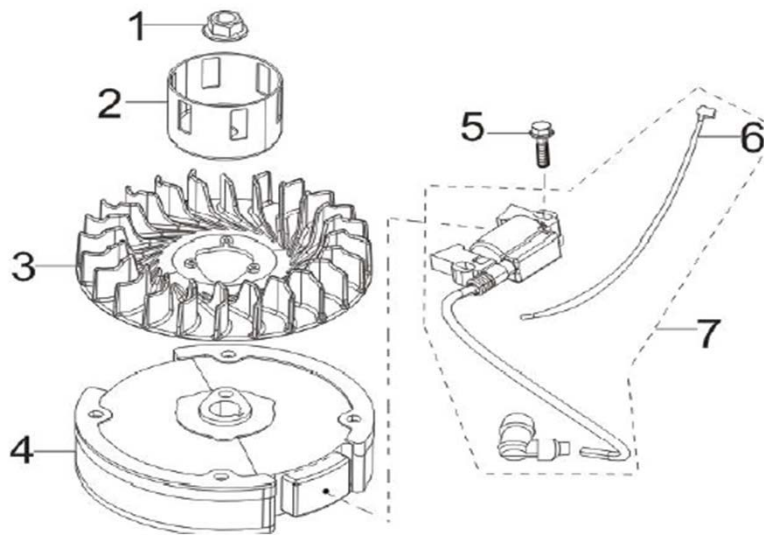

N°	ART	ART	NAME	QTY
E12-1	U210-00082	1180029	NUT, FLYWHEEL	1
E12-2	U225-0074		PULLEY,STARTER	1
E12-3	U210-00150		IMPELLER	1
E12-4	U225-0075		FLYWHEEL SUBASSEMBLY	1
E12-5	U225-0001		BOLT, HEX. FLANG-LARGE SERIES-B CLASS	1
E12-6	U225-0076		switch-off wire	1
E12-7	U225-0077	1210032	COIL, IGNITION	1