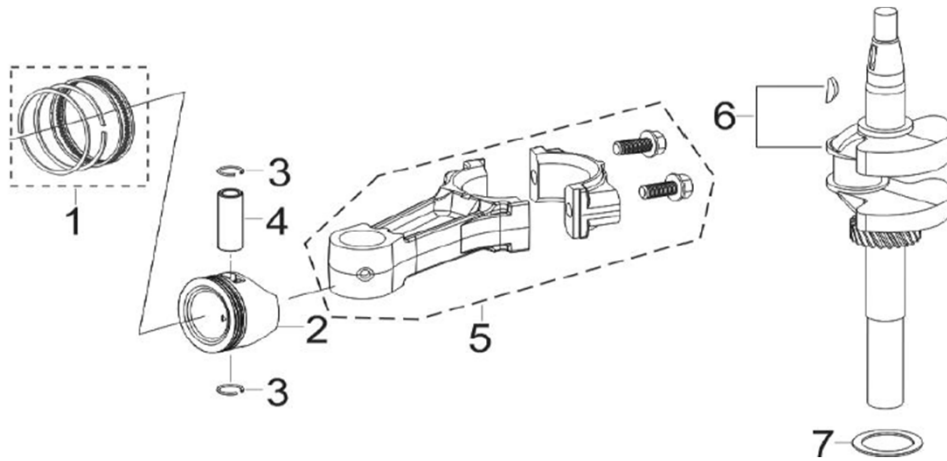

N	ART	ART	NAME	QTY
E04-1	U210-00030	1210343	RING, THE FIRST	1
E04-2	U225-0032	1210344	PISTON	1
E04-3	U225-0033		CLIP, PISTON PIN	2
E04-4	U225-0034		PIN, PISTON	1
E04-5	U225-0035	1210345	ROD, CONNECTING	1
E04-6	U225-0036	1210342	CRANKSHAFT ASSY.	1
E04-7	U225-0037		WASHER	1