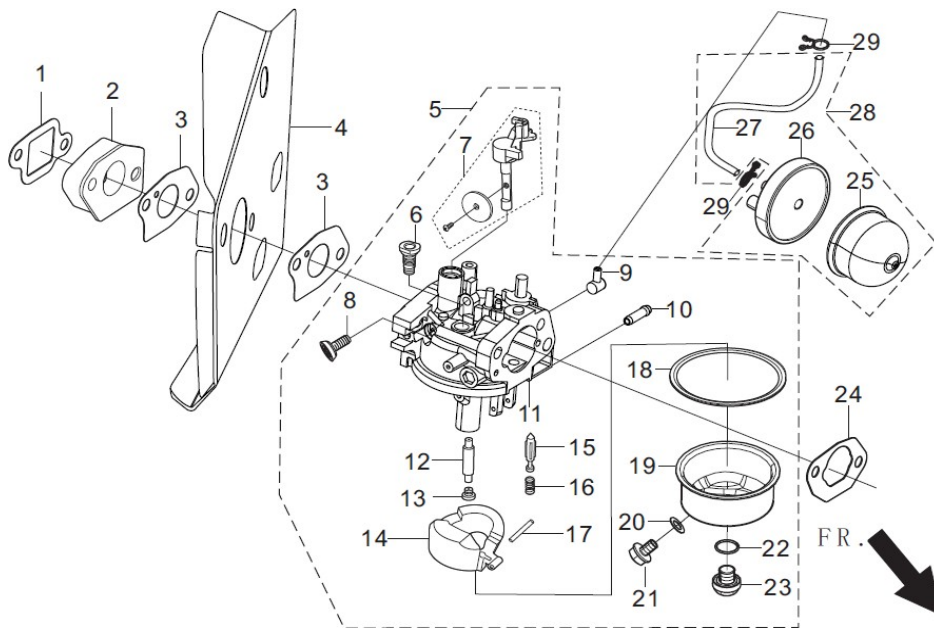

N	ART	ART	NAME	QTY
E08-1	U225-0053	1210305	GASKET, INSULATOR PLATE	1
E08-2	U225-0054	1210306	PLATE, CARBURETOR INSULATOR	1
E08-3	U210-00064	1210307	GASKET, CARBURETOR	2
E08-4	U225-0055	1210308	GASKET, CARBURETOR INSULATOR	1
E08-5	U225-0056	1210334	CARBURETOR ASSY.	1
E08-24	U225-0002	1210309	GASKET, AIR CLEANER	1
E08-27	U225-0057	1210012	TUBE, STARTING RICHED VALVE	1
E08-28	U225-0058	1210041	VALVE, STARTING RICHED	1
E08-29	U225-0059		CLAMP	2