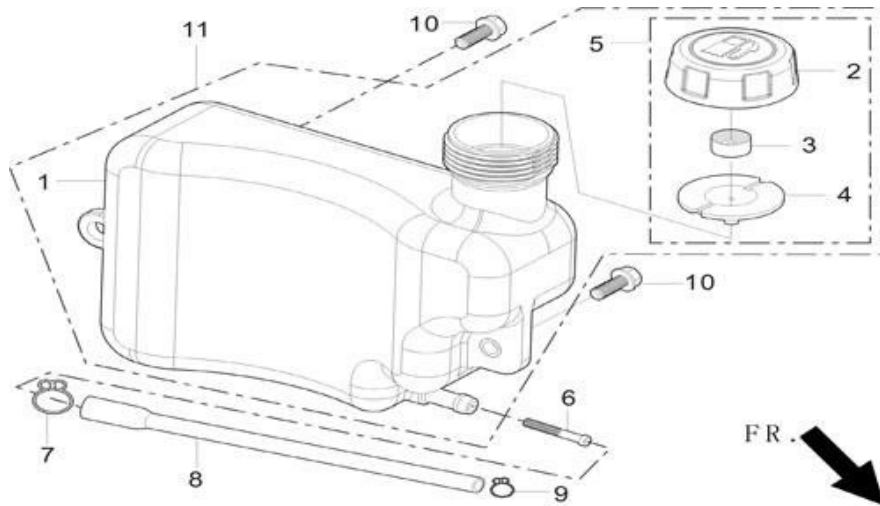

N	ART	ART	NAME	QTY
E11-1	U225-0067	1210028	TANK ASSY, FUEL	1
E11-5	U225-0068	1000233	Tank Cap	1
E11-6	U225-0069	1210315	STAINER, FUEL	1
E11-7	U225-0070		CLIP	1
E11-8	U225-0071	1210322	TUBE, FUEL	1
E11-9	U225-0072		COLLAR	1
E11-10	U225-0073		BOLT, HEX. FLANG-LARGE SERIES	1