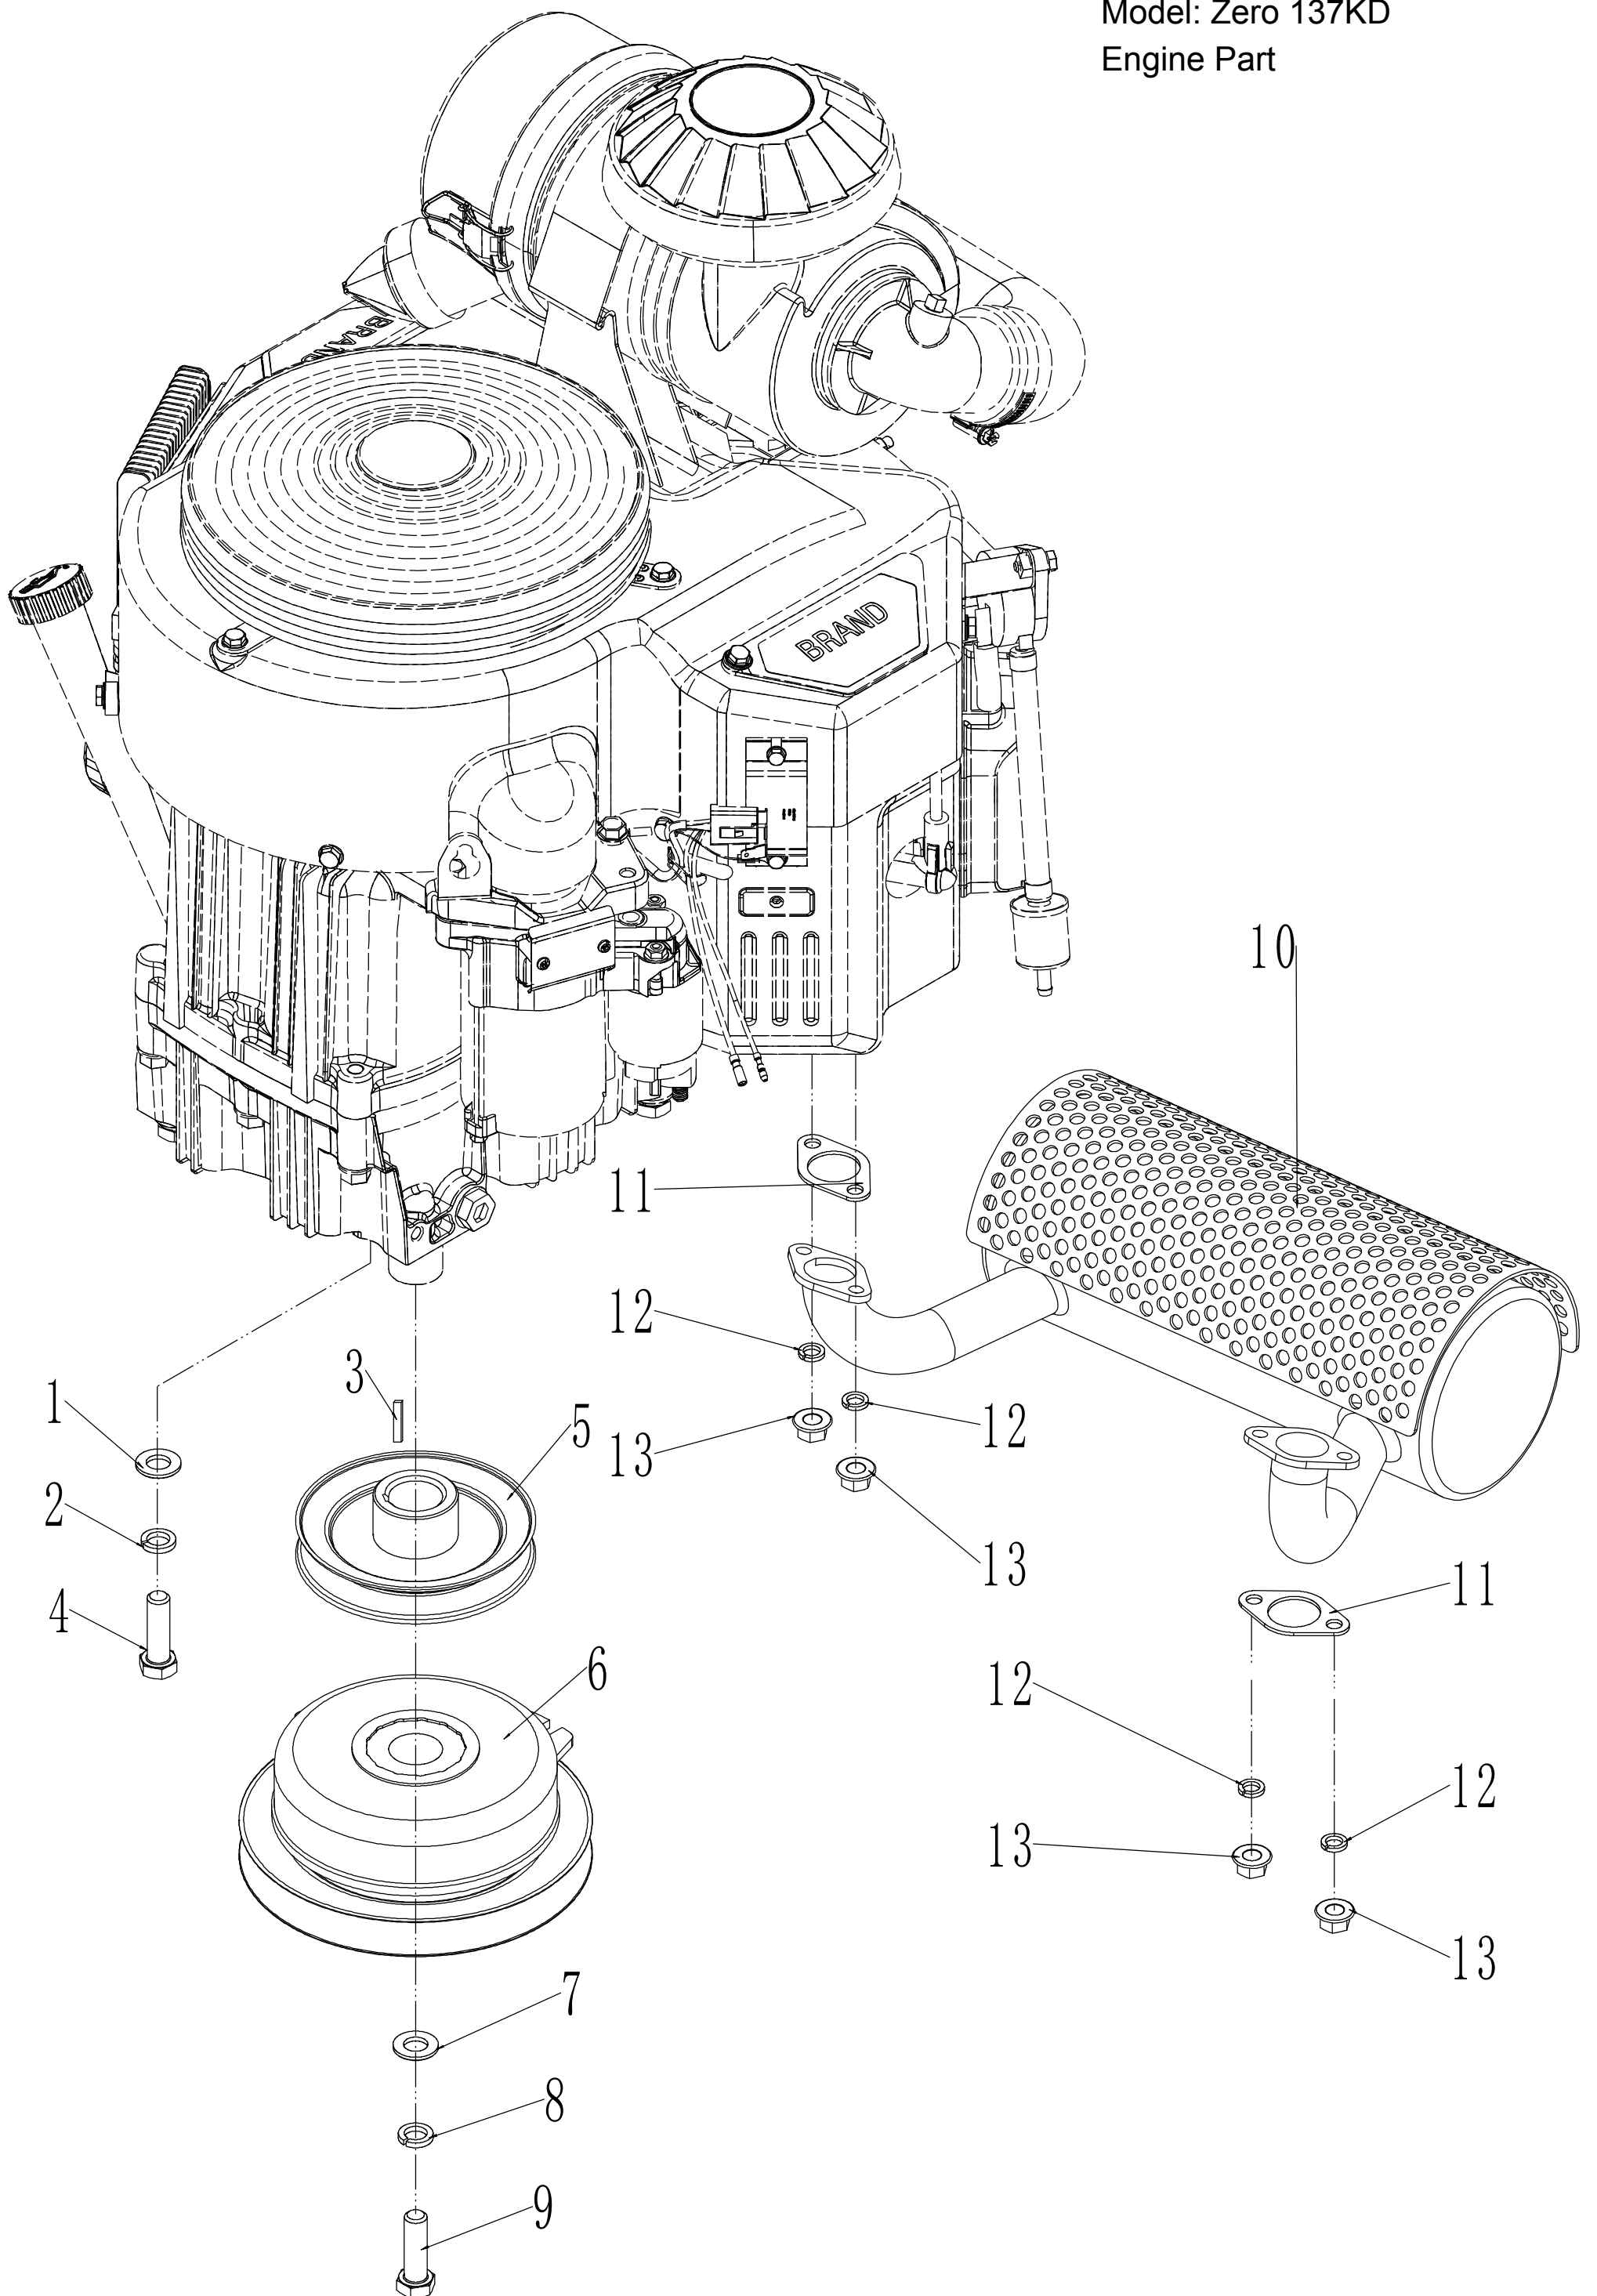

Model: Zero 137KD
Engine Part

Engine part			
N	Art	Name	Qty
1	U455-00029	Washer Φ10	4
2	UR200-00070	spring washer Φ10	4
3	UZT37-00037	Key 6.25×6×36	1
4	UZT37-00038	Bolt	4
5	UZT85-00185	Engine pulley	1
6	UZT37-00039	Magnetic clutch	1
7	UR200-00074	Washer Φ12	1
8	UR200-00075	spring washer Φ12	1
9	UZT37-00040	Bolt - M12×1.25×75	1
10	UZT85-00189	Muffler	1
11	UZT85-00190	Sealing gasket of muffler	2
12	U455-00053	spring washer Φ8	4
13	UG700-00022	Nut - M8	2