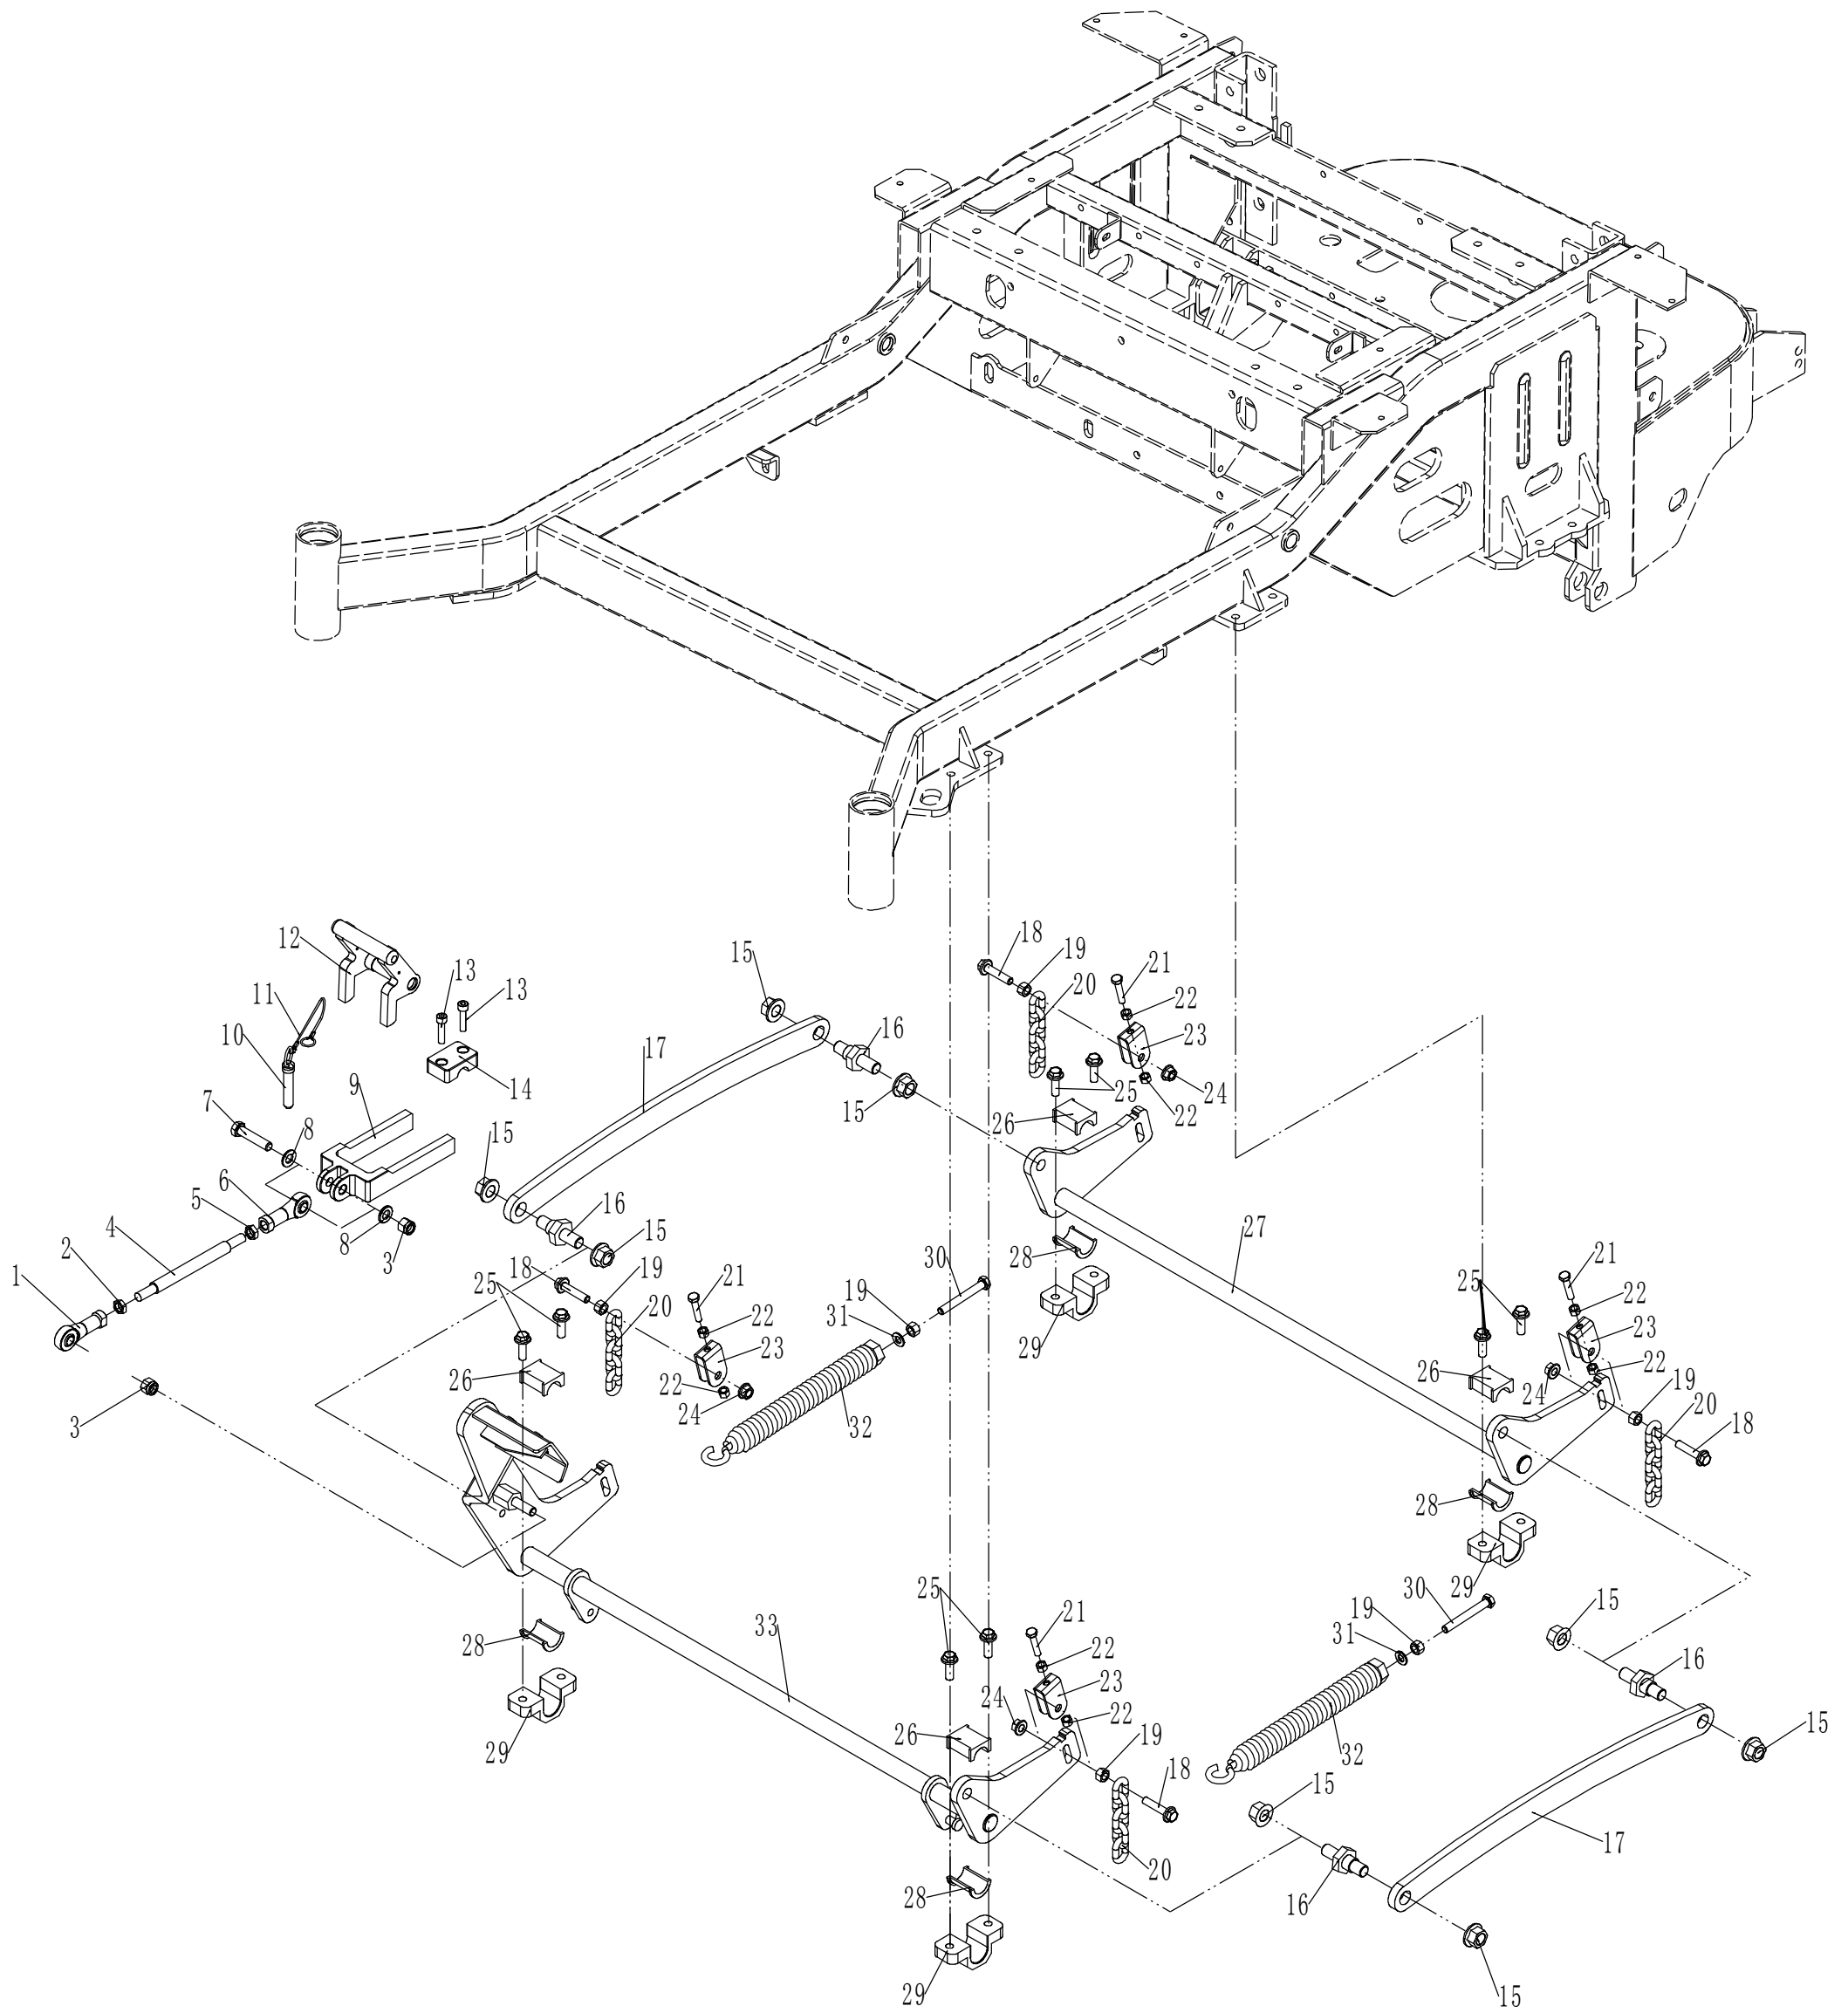

Model: Zero 137KD
Lifting Equipment

Lifting Equipment			
N	Art	Name	Qty
1	UZT37-00019	Bearing	1
2	UR200-00073	Nut - M12	1
3	UR200-00076	Nut - M12	2
4	UZT85-00104	Lifting Rod	1
5	UR200-00073	Nut - M12	1
6	UZT37-00020	Bearing	1
7	UZT37-00021	Bolt - M12×55	1
8	UR200-00074	Washer 12×2.5	2
9	UZT85-00108	Sliding block	1
10	UZT85-00109	Pin	1
11	UZT85-00086	Hang rope	1
12	UZT85-00111	Lock lever	1
13	US270-00042	Screw - M8×35	2
14	UZT85-00112	Pressing block	1
15	UZT85-00113	Nut - M16	8
16	UZT85-00114	Pin	4
17	UZT37-00022	Connecting Rod	2
18	US270-00188	Bolt - M10×55	4
19	UG806-00061	Nut - M10	6
20	UZT85-00117	Hang chain	4
21	UT160-00002	Bolt - M8×40	4
22	UG700-00022	Nut - M8	8
23	UZT85-00118	Chain adjuster	4
24	UZT85-00002	Nut - M10	4
25	UZT85-00044	Bolt - M10×35	8
26	UZT85-00078	Nylon bush	4
27	UZT37-00023	Rear connecting rod	1
28	UZT85-00076	Nylon bush	4
29	UZT37-00024	Bracket	4
30	UZT37-00025	Bolt - M10×70	2
31	U455-00029	Washer 10×2	2
32	UZT37-00026	Pull spring	2
33	UZT37-00027	Front connecting rod	1