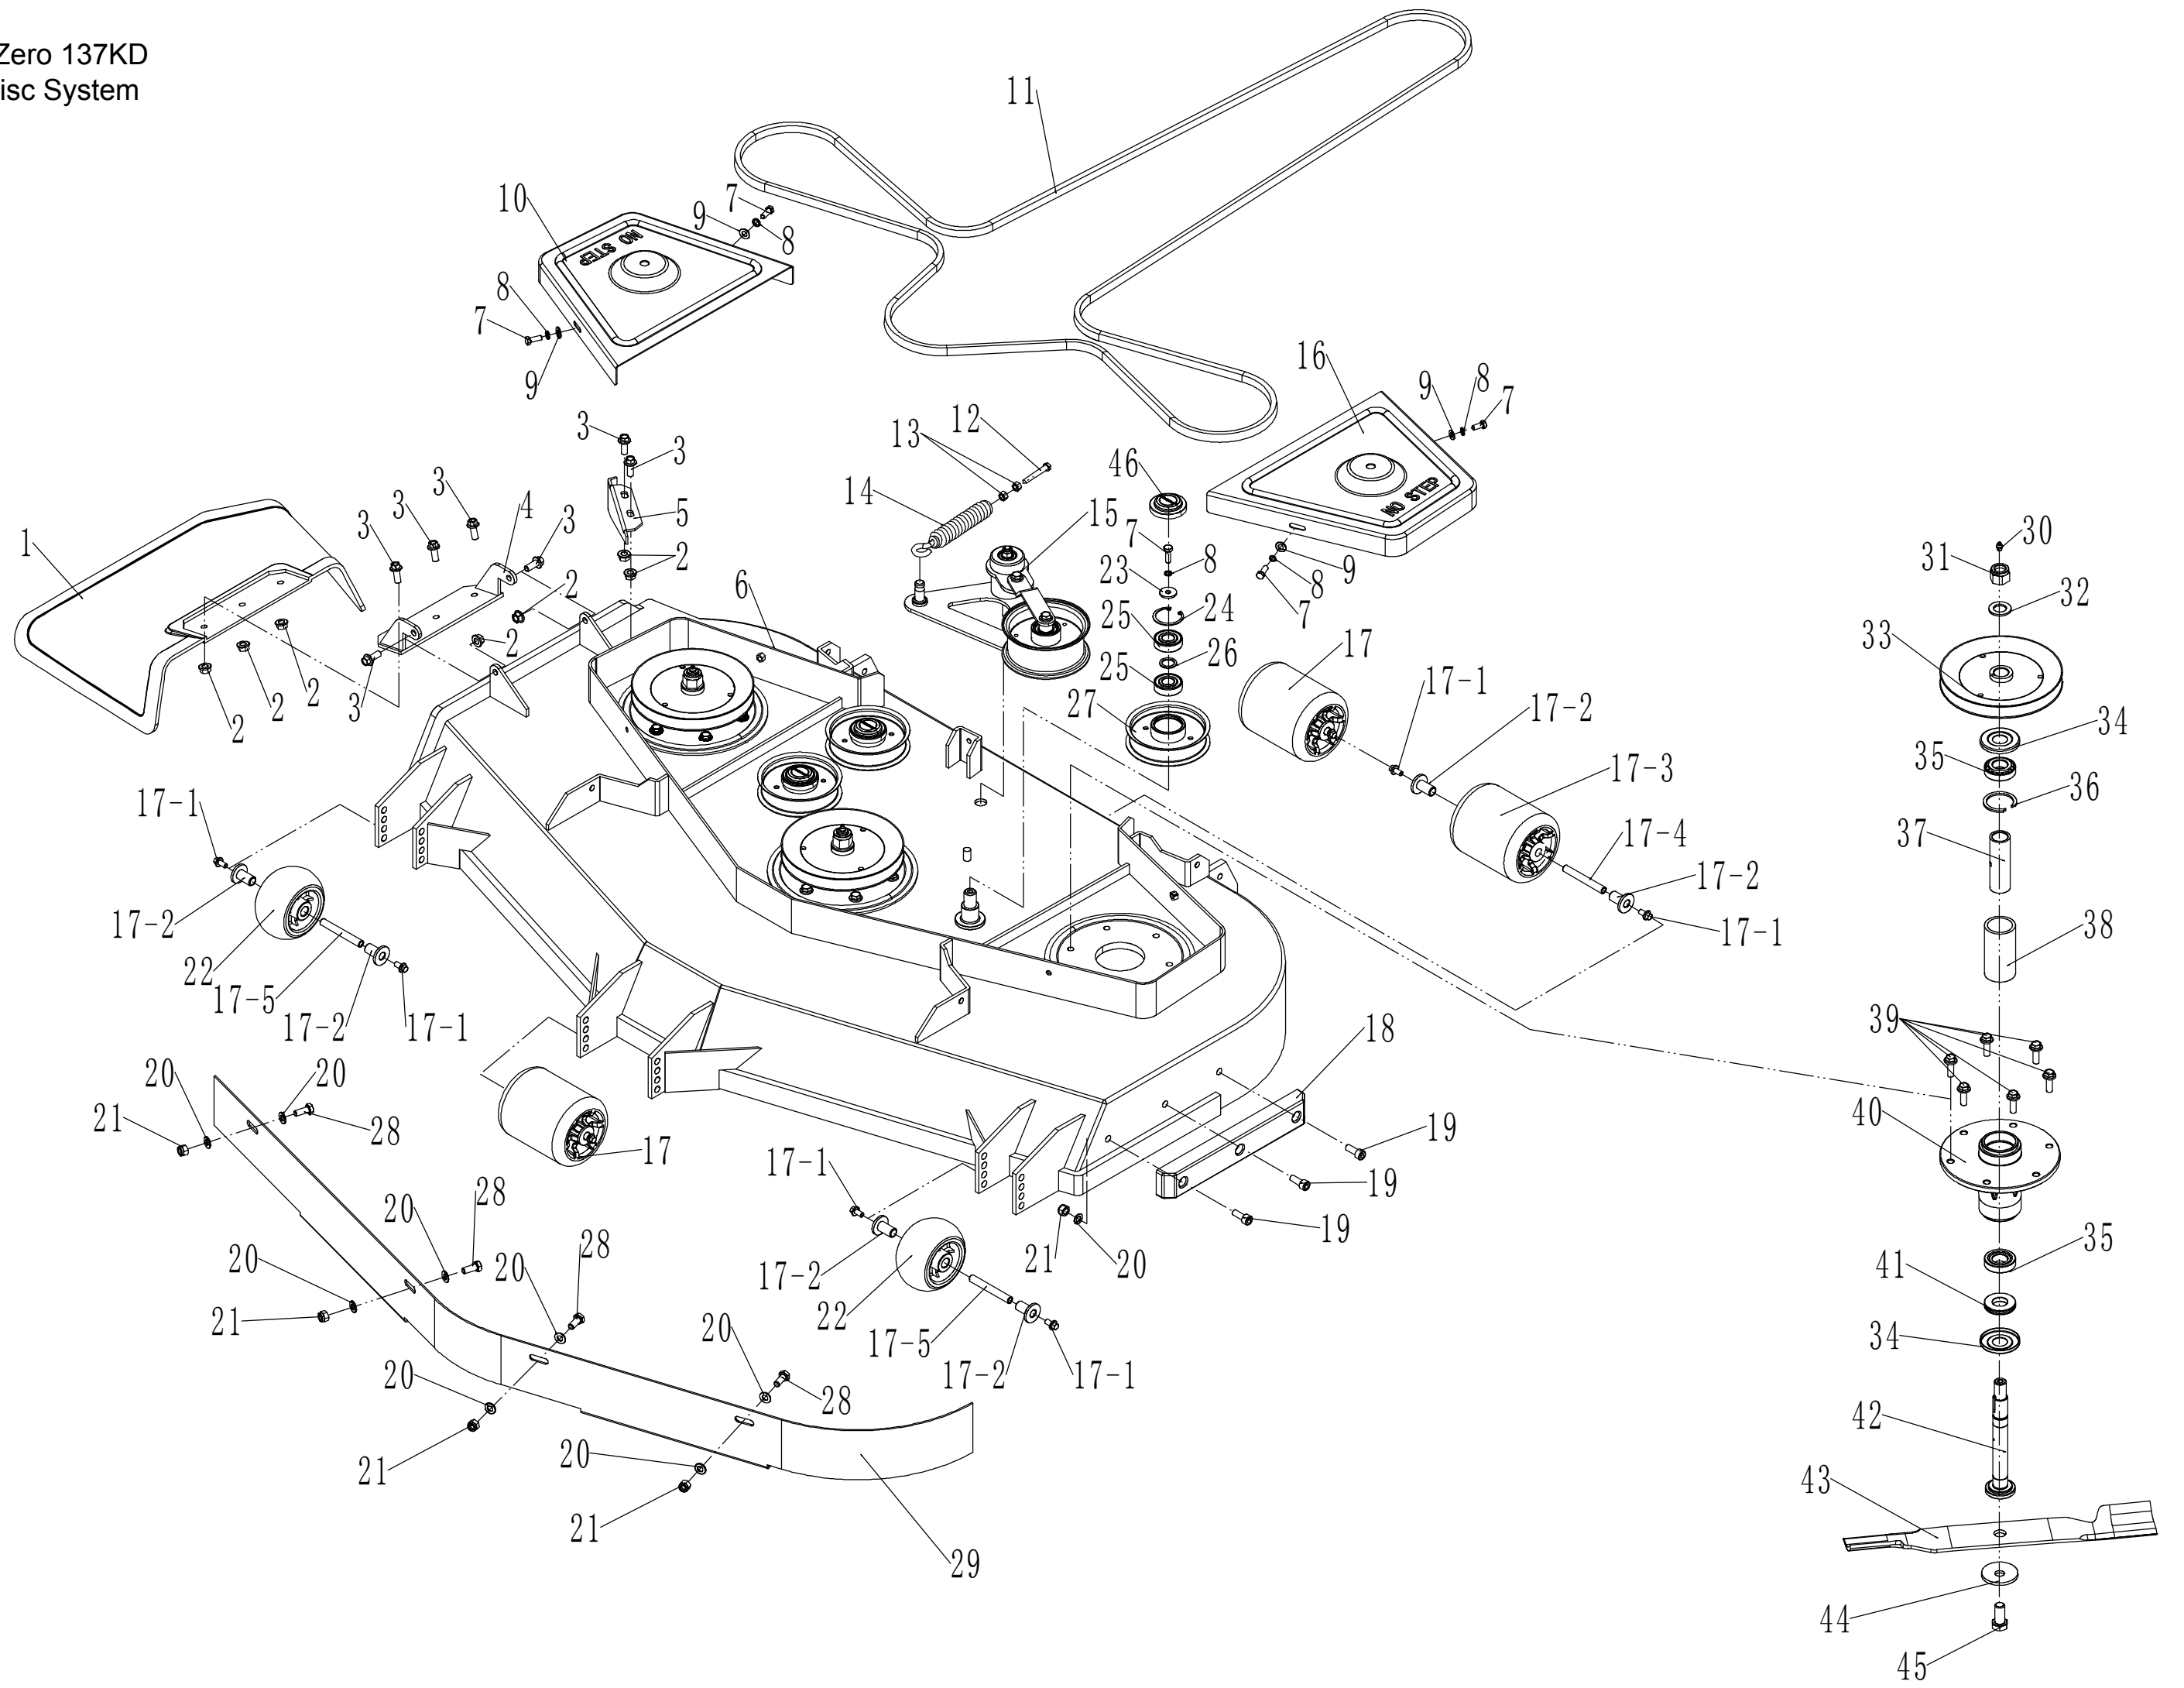

Model: Zero 137KD
Blade Disc System

Blade Disc System			
N	Art	Name	Qty
1	UZT85-00001	Grass Deflector	1
2	UZT85-00002	Nut - M10	7
3	UR200-00061	Bolt - M10×25	7
4	UZT37-00001	Install plate of deflector	1
5	UZT37-00002	Wind Deflector	1
6	UZT37-00003	Blade disc assembly	1
7	U537-00060	Bolt - M8×20	7
8	U455-00053	Spring washer - φ8	7
9	U455-00061	Flat washer 8×1.6	7
10	UZT37-00004	Right pulley cover	1
11	UZT37-00005	Belt of blade disc	1
12	US270-00188	Bolt - M10×55	1
13	UG806-00061	Nut - M10	2
14	UZT85-00008	Tensional spring	1
15	UZT85-00009	Tensional part	1
16	UZT37-00006	Left pulley cover	1
17	UZT37-00007	Roller assembly	1
17-1	UR200-00058	Bolt - M8×20	10
17-2	UZT85-00012	Nylon bush	10
17-3	UZT85-00013	Front roller	1
17-4	UZT85-00014	Wheel shaft 1	1
17-5	UZT85-00015	Wheel shaft 2	4
18	UZT85-00016	Outside skirt of blade disc	1
19	UR390-00085	Bolt - M10×40	3
20	U455-00029	∅10	11
21	U537-00111	Nut - M10	7
22	UZT85-00017	Small wheel	4
23	UG700-00100	Washer	3
24	UT160-00052	Check ring φ47	3
25	UZT85-00018	Bearing	6
26	UZT85-00019	Partition	3
27	UZT37-00008	Deflecting wheel	3
28	UG806-00032	Bolt - M10×25	4
29	UZT37-00009	Front guard	1
30	UZT85-00022	Oil cup	3
31	UT160-00050	Nut - M20	3
32	UT160-00067	Flat washer - M20×3	3
33	UZT85-00023	Pulley of Blade disc	3
34	UZT85-00024	Bearing cover	6
35	UT160-00068	Bearing	6
36	UZT85-00025	Partition	3
37	UZT85-00026	Inner Partition	3
38	UZT85-00027	Outside Partition	3
39	UZT85-00028	Bolt - M10×30	18
40	UZT85-00029	Bearing base	3
41	UZT85-00030	Oil sealing ring	3
42	UZT85-00031	Shaft of blade	3
43	UZT37-00010	Blade	3