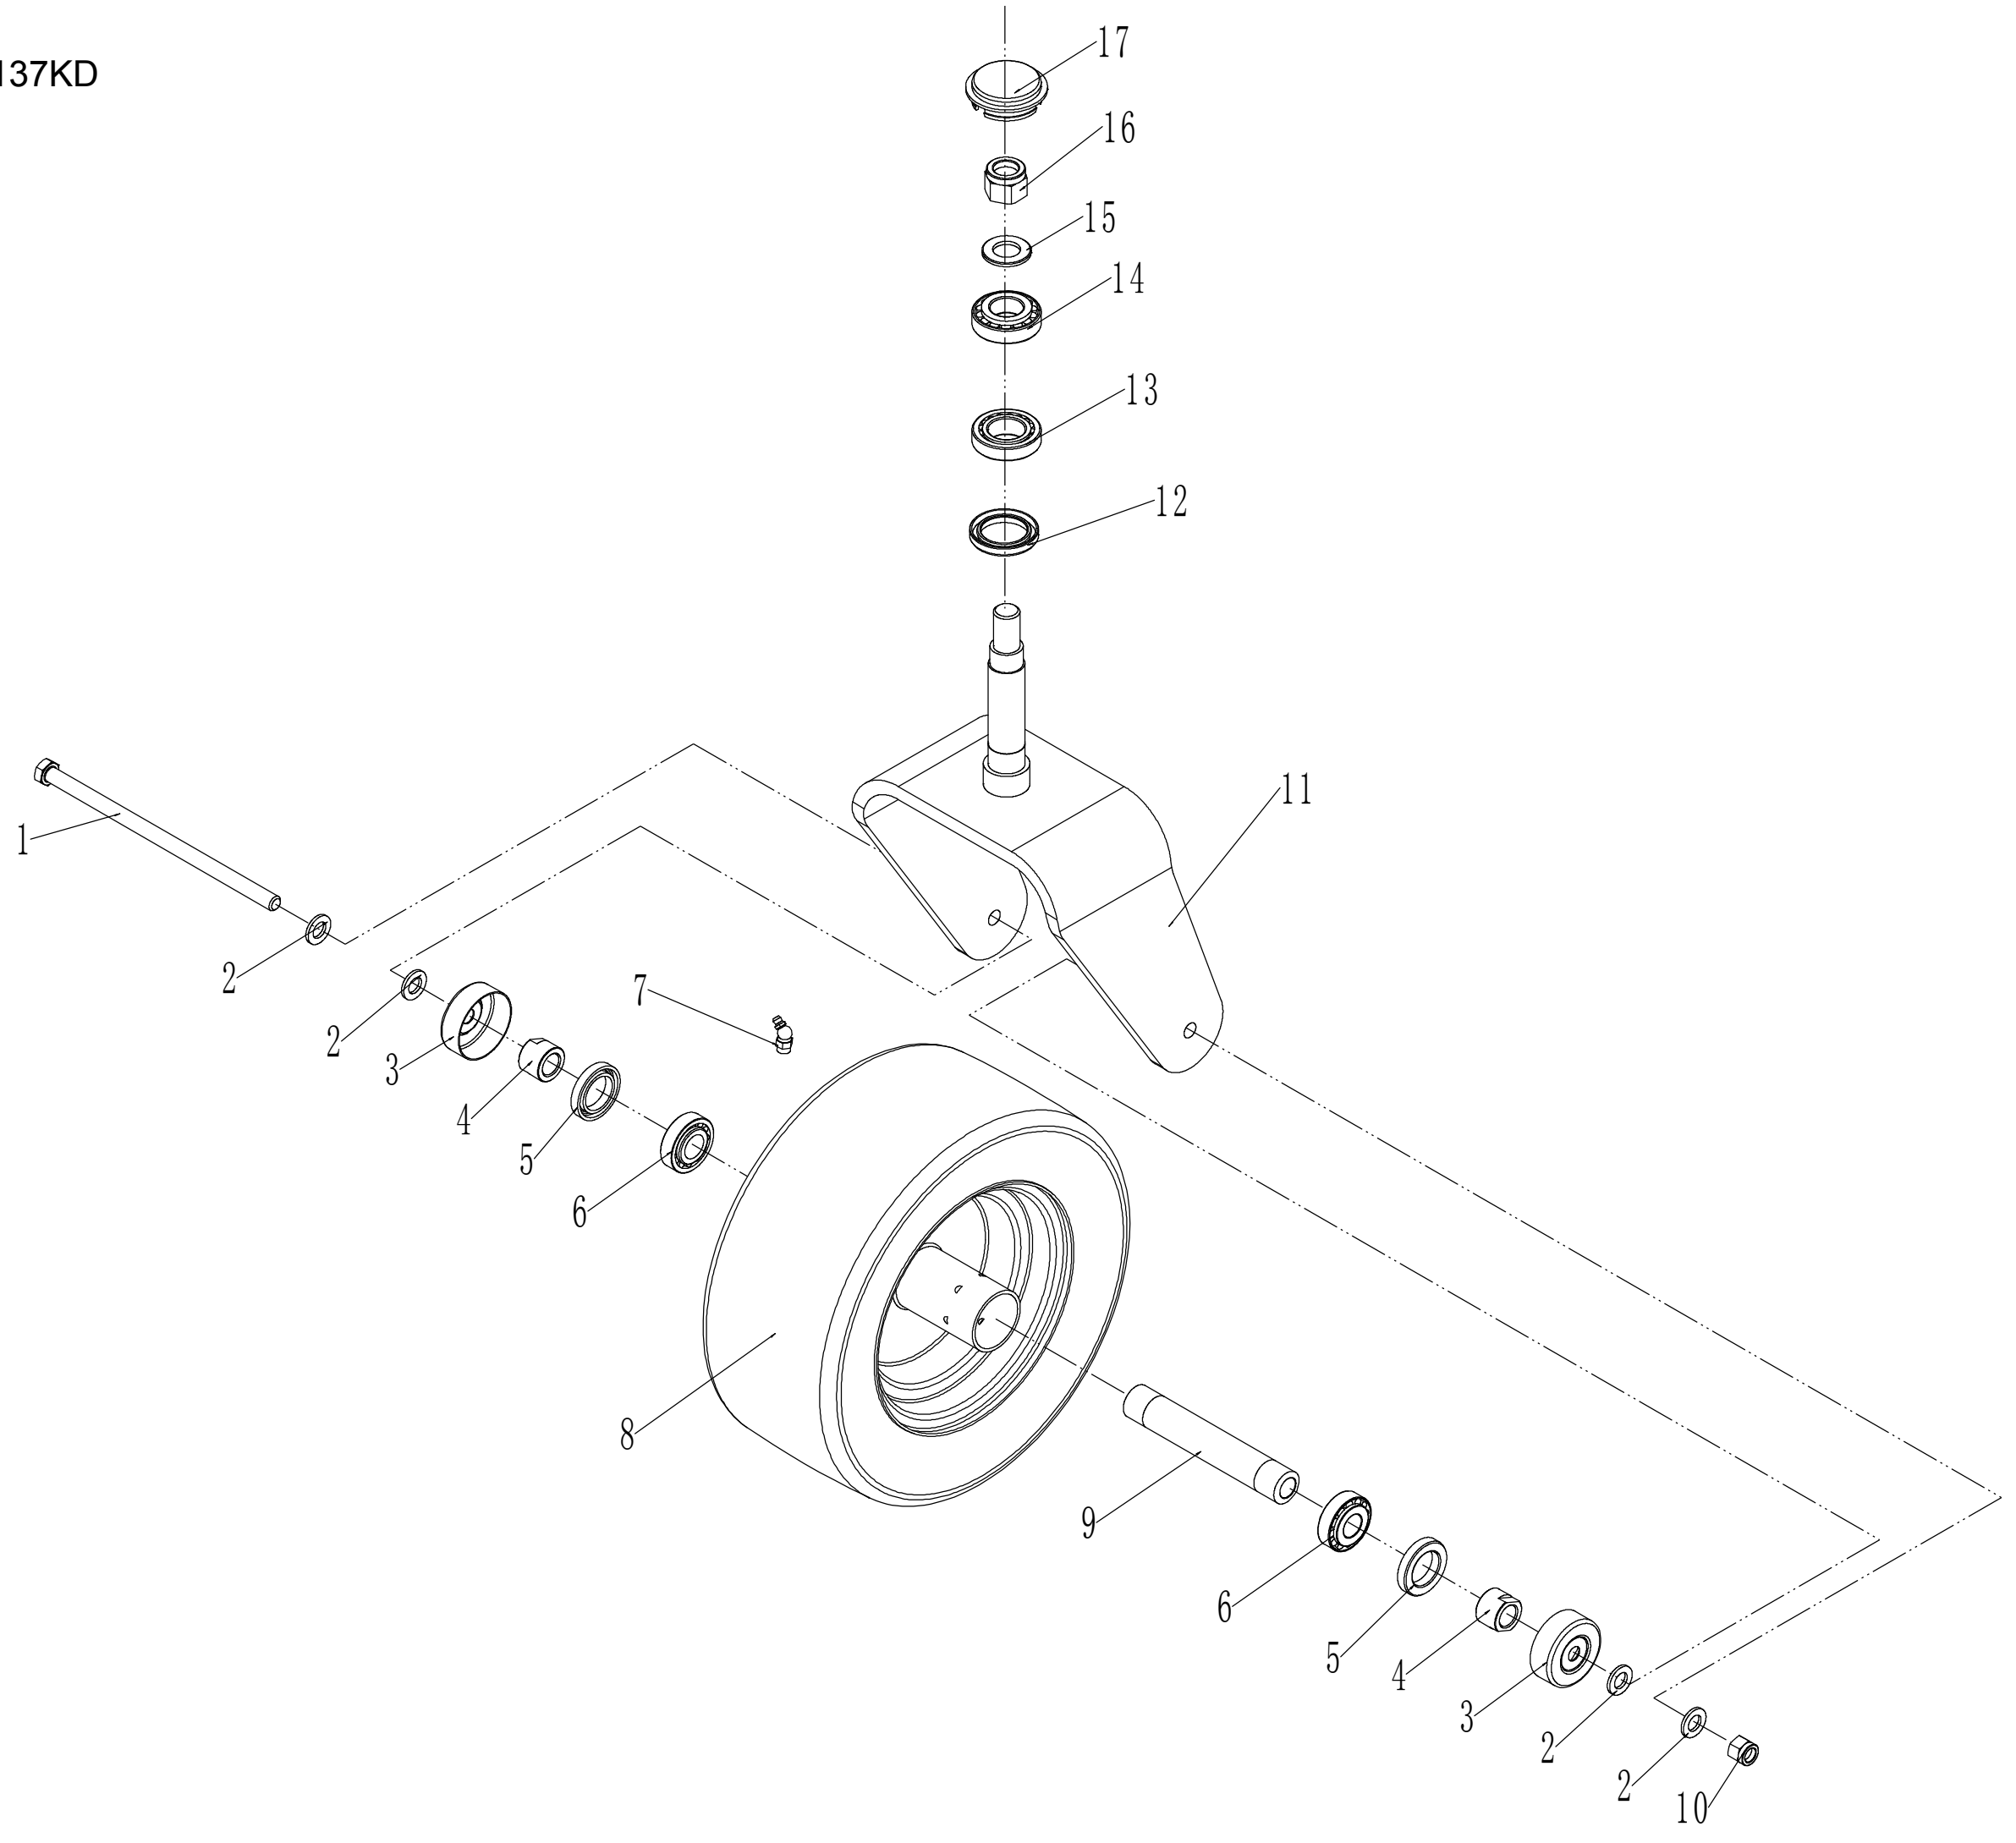

Model: Zero 137KD
Front Wheels

Front Wheels			
N	Art	Name	Qty
1	UZH85-00091	Bolt - M12*240	2
2	UR200-00074	Flat washer - M12	8
3	UZH85-00092	Bush	4
4	UZH85-00093	Partition	4
5	UZH85-00094	Oil sealing	4
6	ZT107-0128	Bearing	4
7	UZH85-00022	Oil cup	2
8	UZH85-00097	Front wheel	2
9	UZH85-00098	Inner partition	2
10	UR200-00076	Nut - M12	2
11	UZH37-00018	Front wheel bracket	2
12	ZT107-0147	Sealing ring	2
13	ZT107-0132	Bearing	2
14	UT160-00068	Bearing	2
15	UT160-00067	Washer ϕ20	2
16	UZH85-00102	Nut - M20	2
17	UT160-00062	Dust-proof cover	2