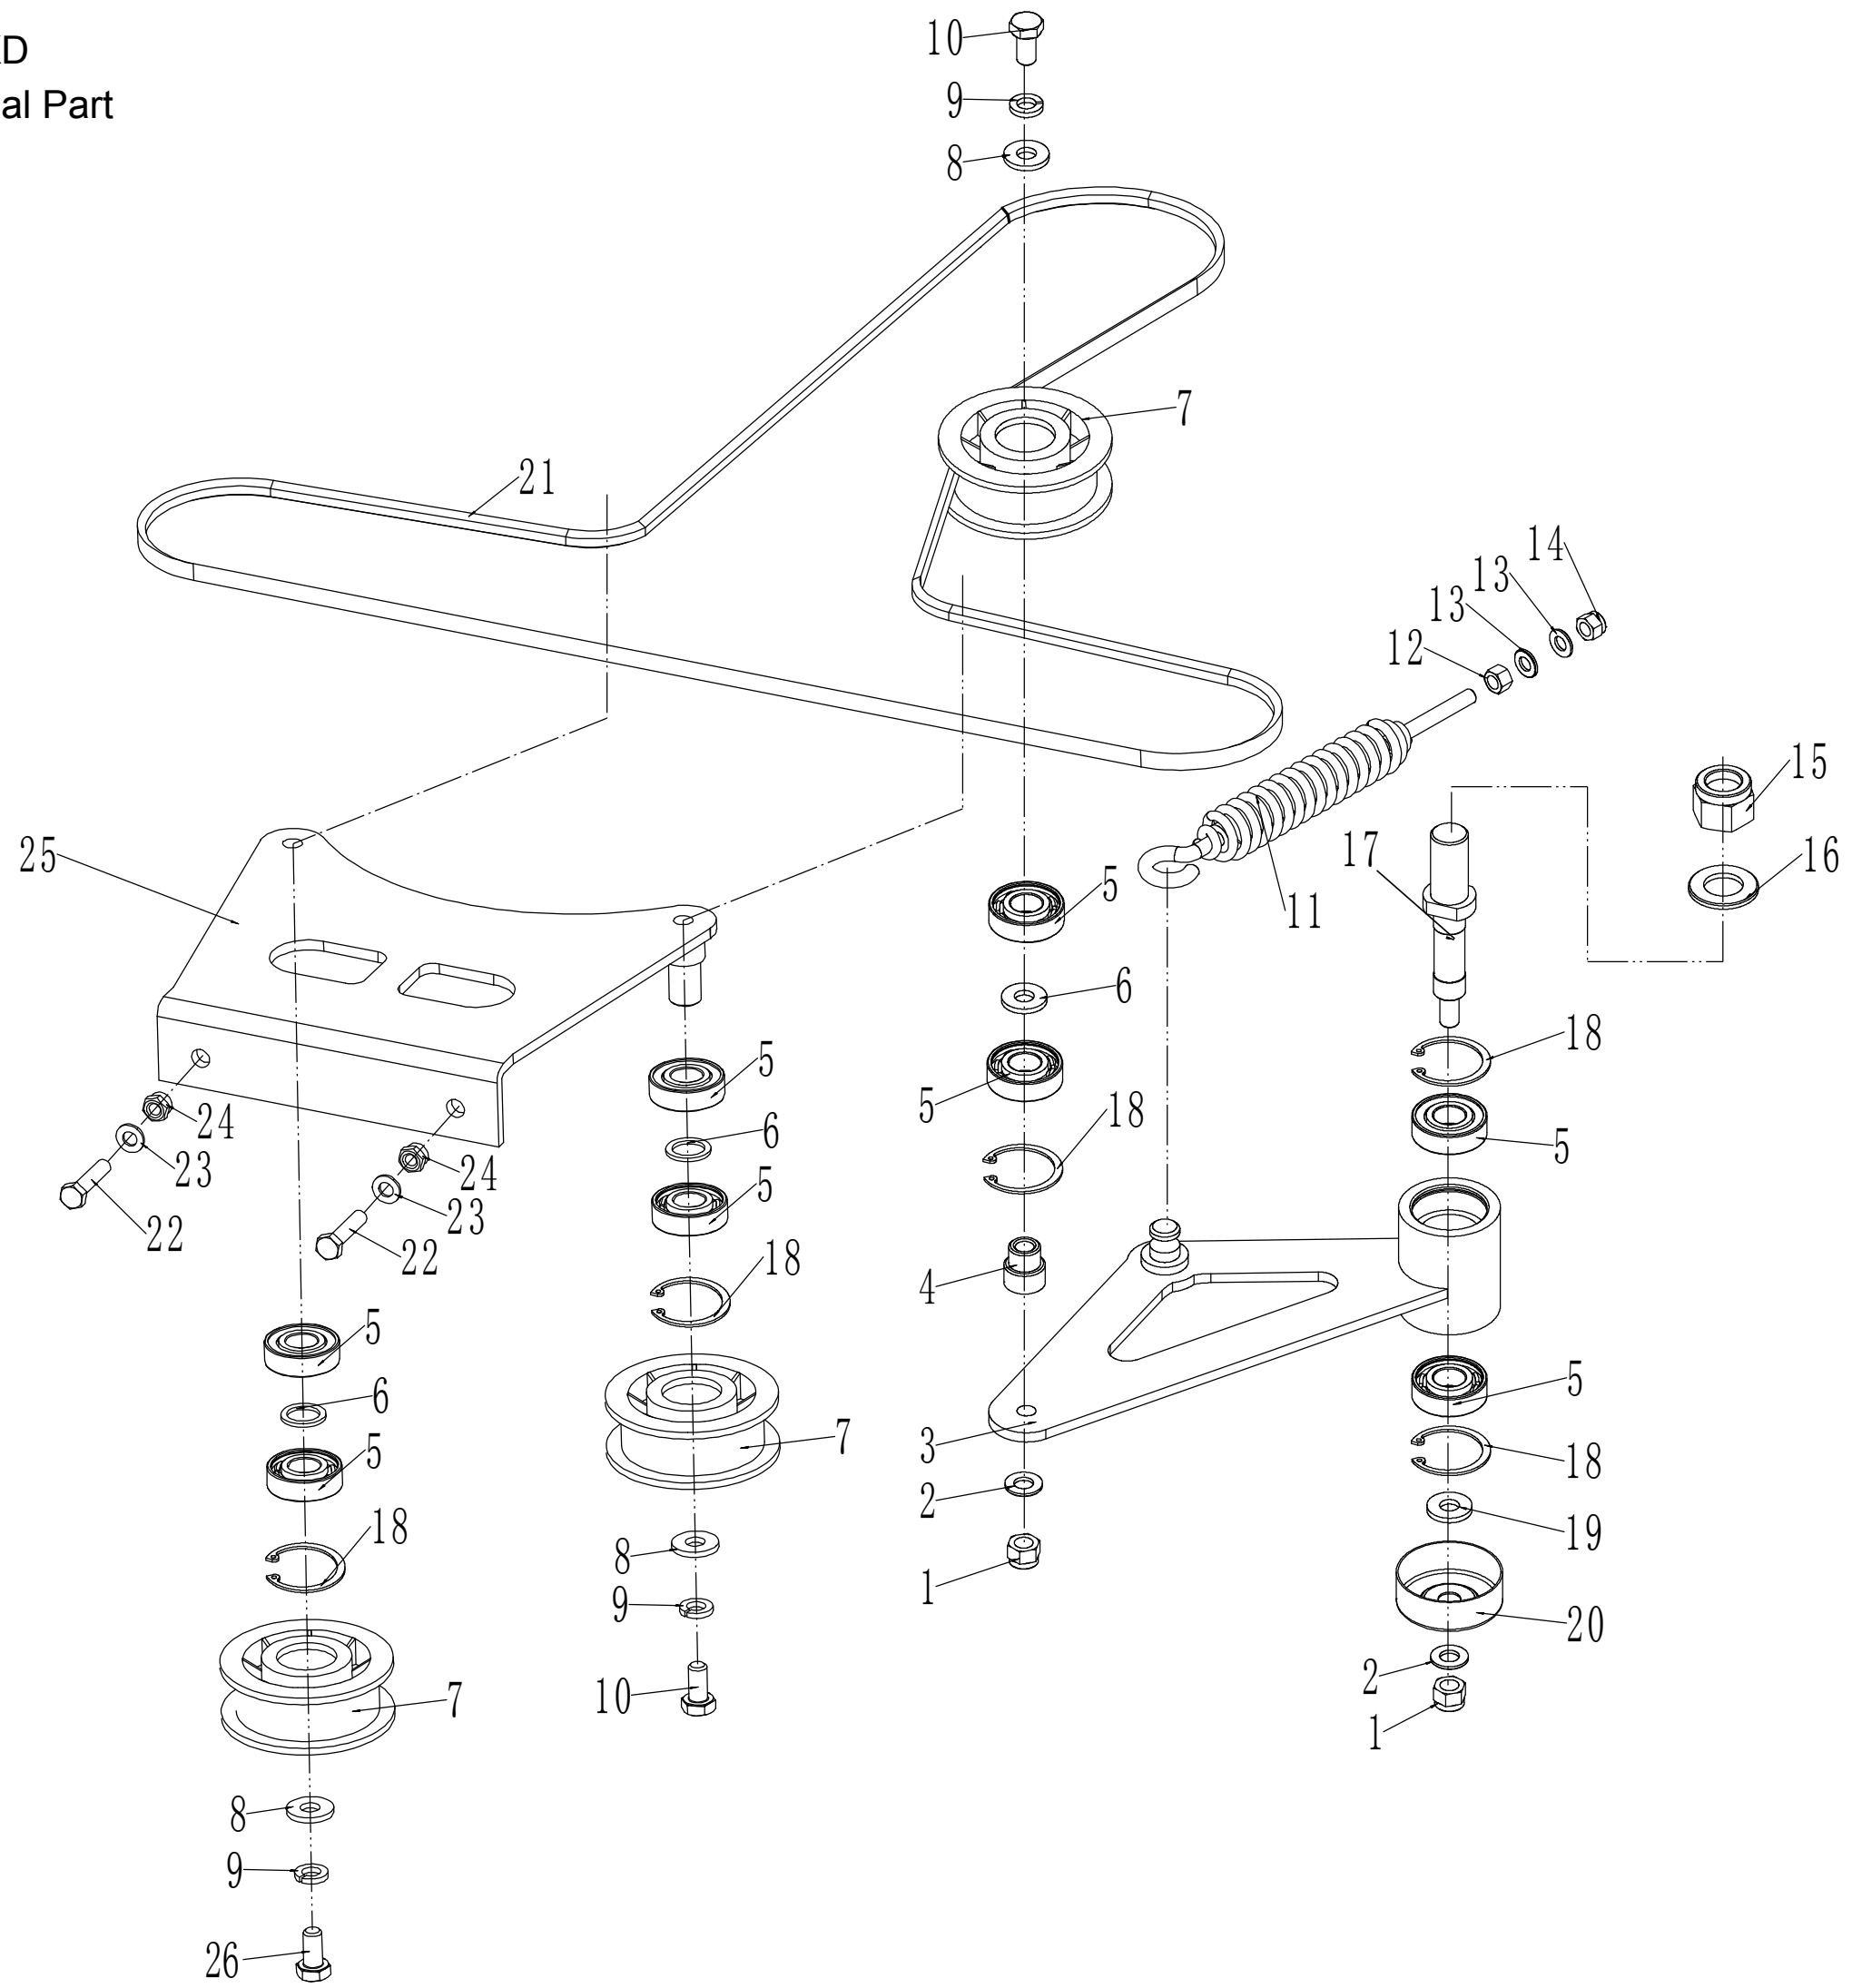

Model: Zero 137KD
Oil Circuit

Oil Circuit			
N	Art	Name	Qty
1	UZT37-00031	Right oil tank	1
2	UZT37-00032	Control panel	1
3	UR200-00055	Bolt - M6×10	7
4	UZT85-00153	Switch	1
5	UZT85-00154	PTO Switch	1
6	UZT85-00155	Screen	1
7	UZT37-00033	Throttle lever	1
8	U455-00003	Screw - M5×12	16
9	UZT37-00034	Throttle lever	1
10	UZT85-00158	Oil tank cover	2
11	UA516-00063	Nut - M5	2
12	UZT85-00159	Relay bracket	1
13	UZT85-00160	Sealing gasket of oil level sensor	2
14	UZT85-00161	Oil level sensor	2
15	UZT85-00162	Washer	2
16	UZT85-00163	Pressing cover	2
17	UZT85-00164	Right Cover	2
18	UZT85-00165	Filter of input pipe	2
19	UZT85-00166	Input pipe	2
20	UZT85-00167	Sealing ring	2
21	UZT85-00168	Oil inlet	2
22	UZT85-00169	Pipe 10*6	1
23	UZT85-00170	Engine	1
24	UZT85-00171	Filter of air inlet	1
25	UZT85-00172	One-way valve	1
26	UZT85-00173	Four-way valve	1
27	UZT85-00174	Pipe 9*4.5	1
28	UZT85-00175	Pouring valve	2
29	UZT85-00164	Left Cover	1
30	UZT37-00035	Left oil tank	1
31	U455-00061	Washer 8×1.6	4
32	UZT37-00036	Spring	4
33	U537-00060	Bolt - M8×20	4
34	UZT85-00180	Throttle cable	2

Model: Zero 137KD
Oil Pump Tensional Part

Oil Pump			
N	Art	Name	Qty
1	ZT107-0072	Nut - M10	2
2	U455-00029	Washer ϕ 10	2
3	UZT37-00041	Tensional Bracket	1
4	UZT37-00042	Shaft bush	1
5	UA516-00001	Bearing	4
6	UZT37-00043	Partition	1
7	UZT37-00044	Tensional pulley	1
8	UZT37-00045	Washer	1
9	U537-00063	Spring washer ϕ 10	1
10	UT160-00040	Bolt - M10*60	1
11	UZT37-00046	Spring	1
12	UG700-00022	Nut - M8	1
13	U455-00061	Washer ϕ 8	2
14	U455-00007	Nut - M8	1
15	US270-00093	Nut - M16	1
16	UR200-00071	Washer ϕ 16	1
17	UZT37-00047	Shaft	1
18	UZT85-00041	Check ring ϕ 40	3
19	UZT85-00202	Gasket	1
20	UZT85-00037	Pulley bush	1
21	UZT37-00048	Belt	1
22	UT160-00083	Bolt - M10*30	2
23	U455-00029	Washer ϕ 10	2
24	U537-00111	Lock Nut - M10	2
25	UZT37-00049	Deflecting wheel Bracket	1
26	UZT37-00025	Bolt - M10x70	1