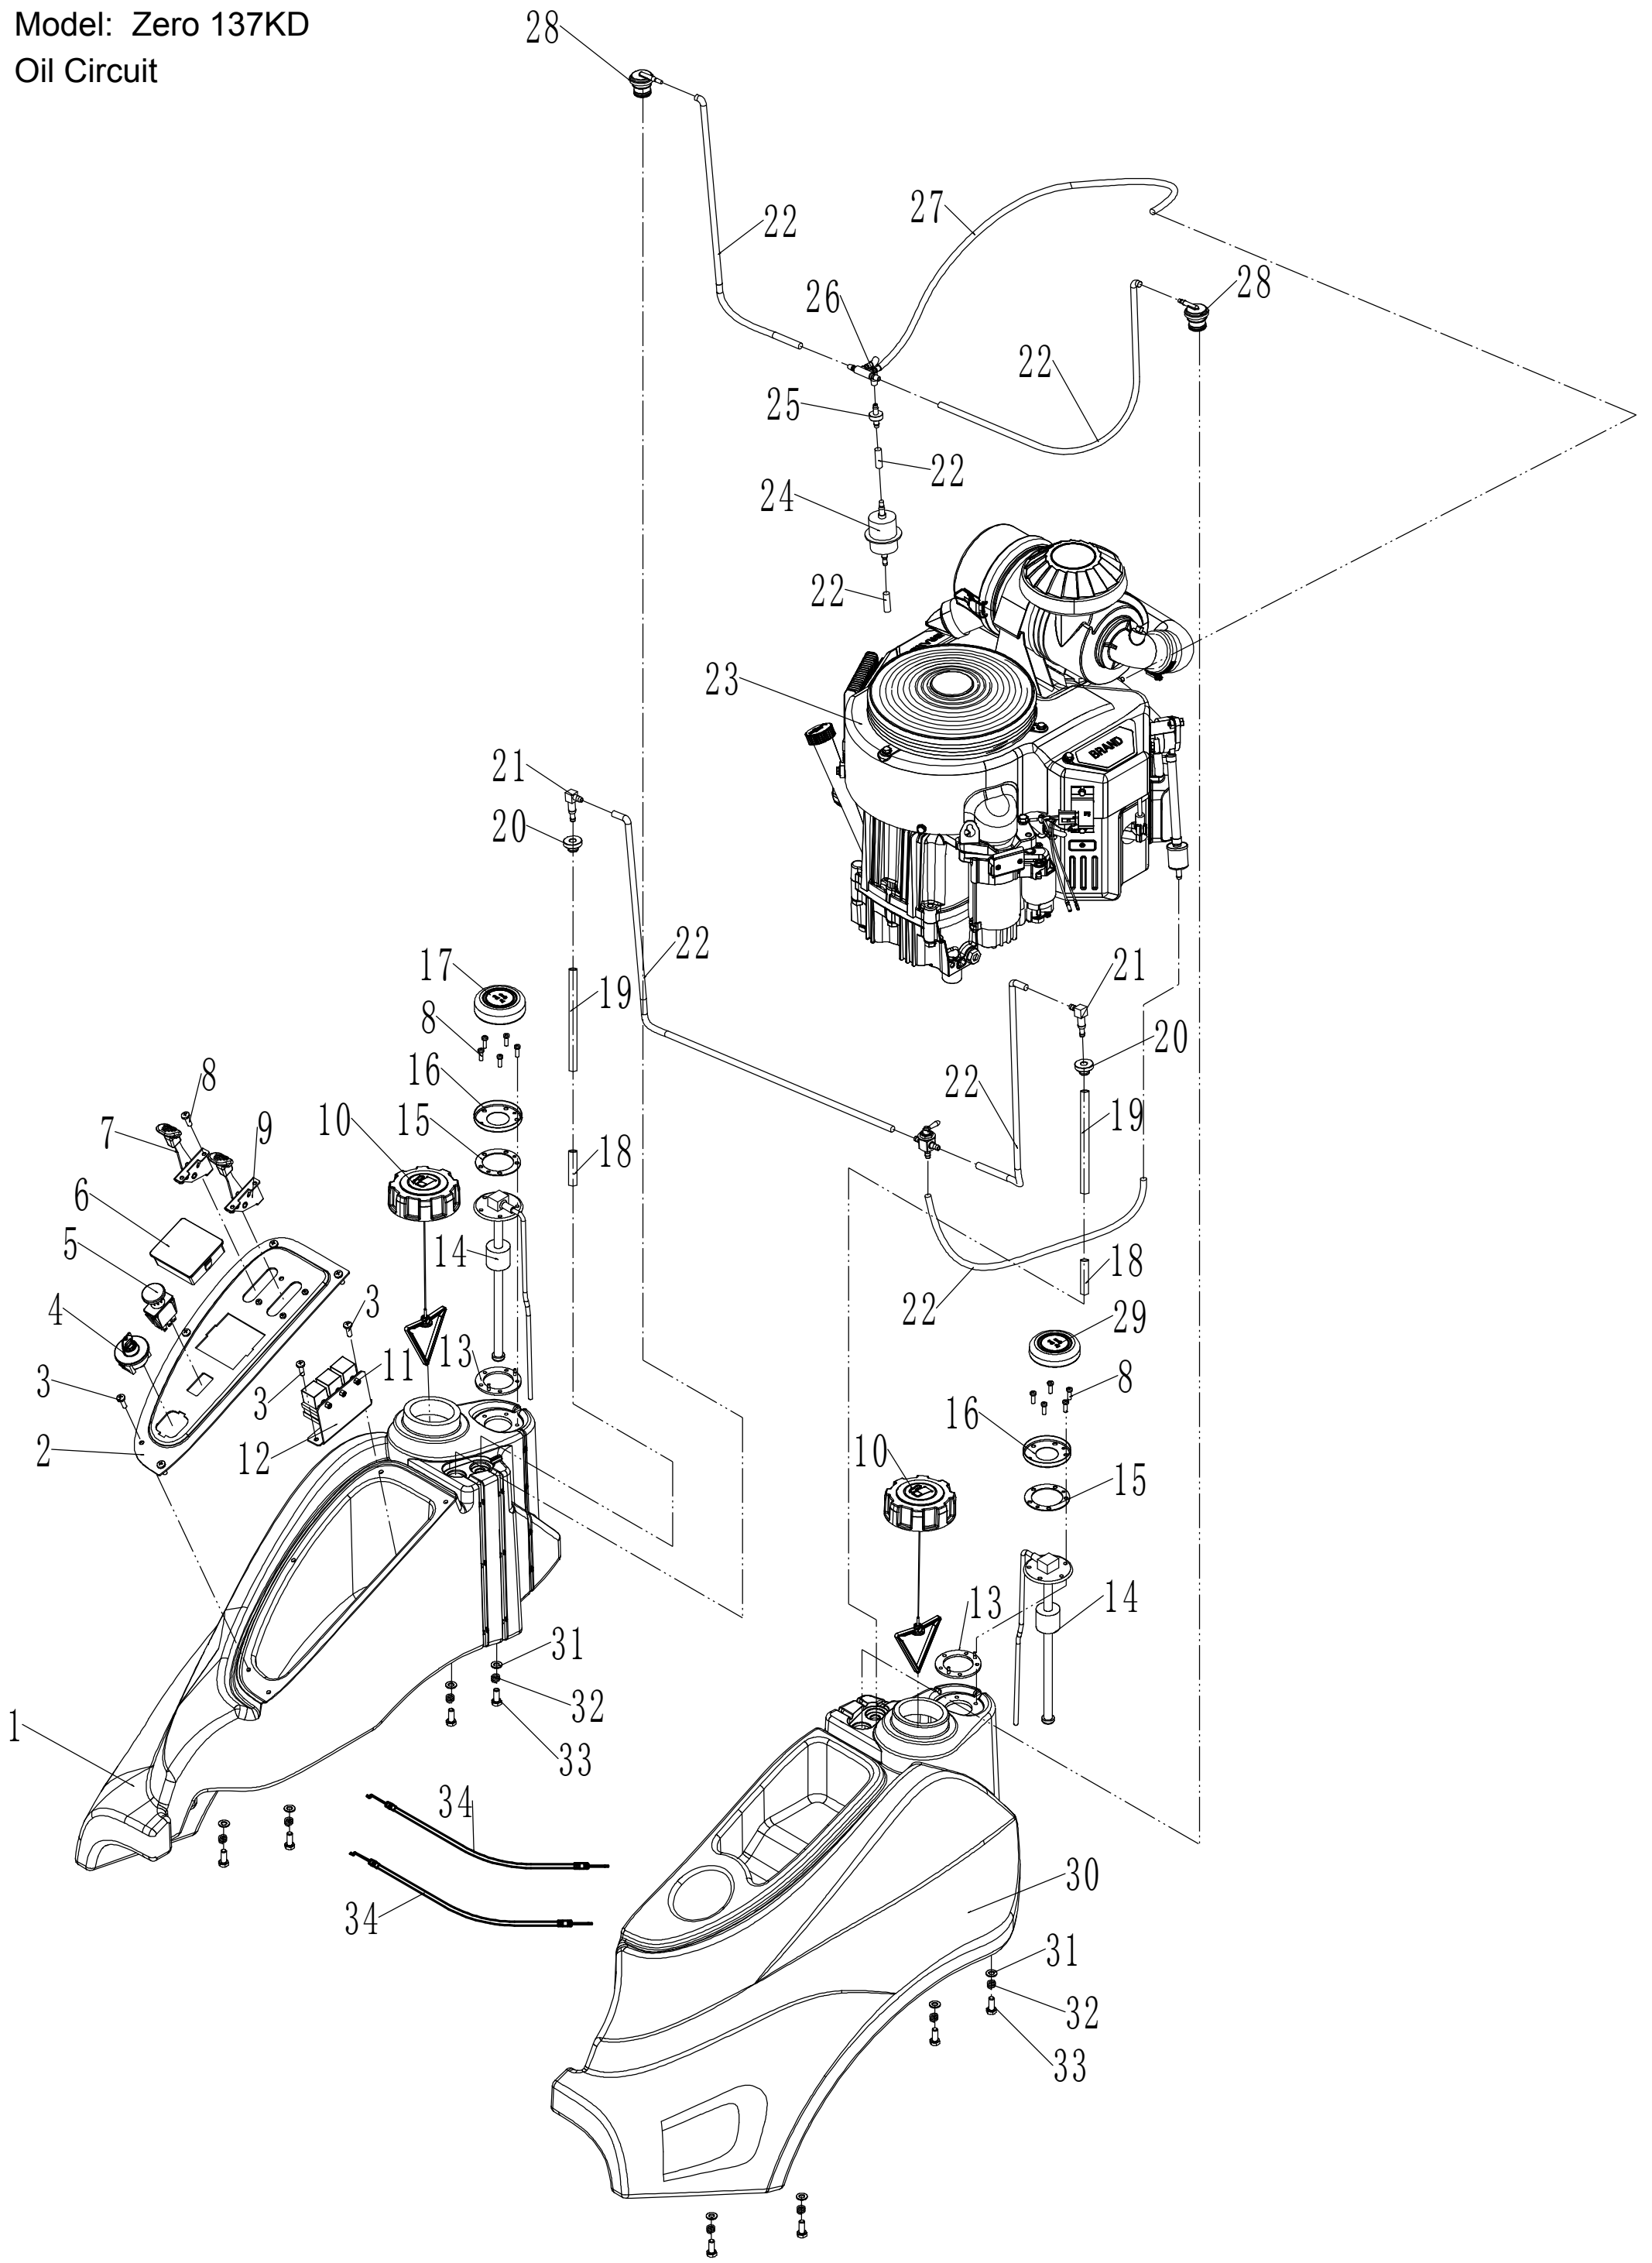

Model: Zero 137KD
Oil Circuit

Oil Circuit			
N	Art	Name	Qty
1	UZT37-00031	Right oil tank	1
2	UZT37-00032	Control panel	1
3	UR200-00055	Bolt - M6×10	7
4	UZT85-00153	Switch	1
5	UZT85-00154	PTO Switch	1
6	UZT85-00155	Screen	1
7	UZT37-00033	Throttle lever	1
8	U455-00003	Screw - M5×12	16
9	UZT37-00034	Throttle lever	1
10	UZT85-00158	Oil tank cover	2
11	UA516-00063	Nut - M5	2
12	UZT85-00159	Relay bracket	1
13	UZT85-00160	Sealing gasket of oil level sensor	2
14	UZT85-00161	Oil level sensor	2
15	UZT85-00162	Washer	2
16	UZT85-00163	Pressing cover	2
17	UZT85-00164	Right Cover	2
18	UZT85-00165	Filter of input pipe	2
19	UZT85-00166	Input pipe	2
20	UZT85-00167	Sealing ring	2
21	UZT85-00168	Oil inlet	2
22	UZT85-00169	Pipe 10*6	1
23	UZT85-00170	Engine	1
24	UZT85-00171	Filter of air inlet	1
25	UZT85-00172	One-way valve	1
26	UZT85-00173	Four-way valve	1
27	UZT85-00174	Pipe 9*4.5	1
28	UZT85-00175	Pouring valve	2
29	UZT85-00164	Left Cover	1
30	UZT37-00035	Left oil tank	1
31	U455-00061	Washer 8×1.6	4
32	UZT37-00036	Spring	4
33	U537-00060	Bolt - M8×20	4
34	UZT85-00180	Throttle cable	2

Model: Zero 137KD
Oil Pump Tensional Part

Oil Pump			
N	Art	Name	Qty
1	ZT107-0072	Nut - M10	2
2	U455-00029	Washer ϕ 10	2
3	UZT37-00041	Tensional Bracket	1
4	UZT37-00042	Shaft bush	1
5	UA516-00001	Bearing	4
6	UZT37-00043	Partition	1
7	UZT37-00044	Tensional pulley	1
8	UZT37-00045	Washer	1
9	U537-00063	Spring washer ϕ 10	1
10	UT160-00040	Bolt - M10*60	1
11	UZT37-00046	Spring	1
12	UG700-00022	Nut - M8	1
13	U455-00061	Washer ϕ 8	2
14	U455-00007	Nut - M8	1
15	US270-00093	Nut - M16	1
16	UR200-00071	Washer ϕ 16	1
17	UZT37-00047	Shaft	1
18	UZT85-00041	Check ring ϕ 40	3
19	UZT85-00202	Gasket	1
20	UZT85-00037	Pulley bush	1
21	UZT37-00048	Belt	1
22	UT160-00083	Bolt - M10*30	2
23	U455-00029	Washer ϕ 10	2
24	U537-00111	Lock Nut - M10	2
25	UZT37-00049	Deflecting wheel Bracket	1
26	UZT37-00025	Bolt - M10x70	1