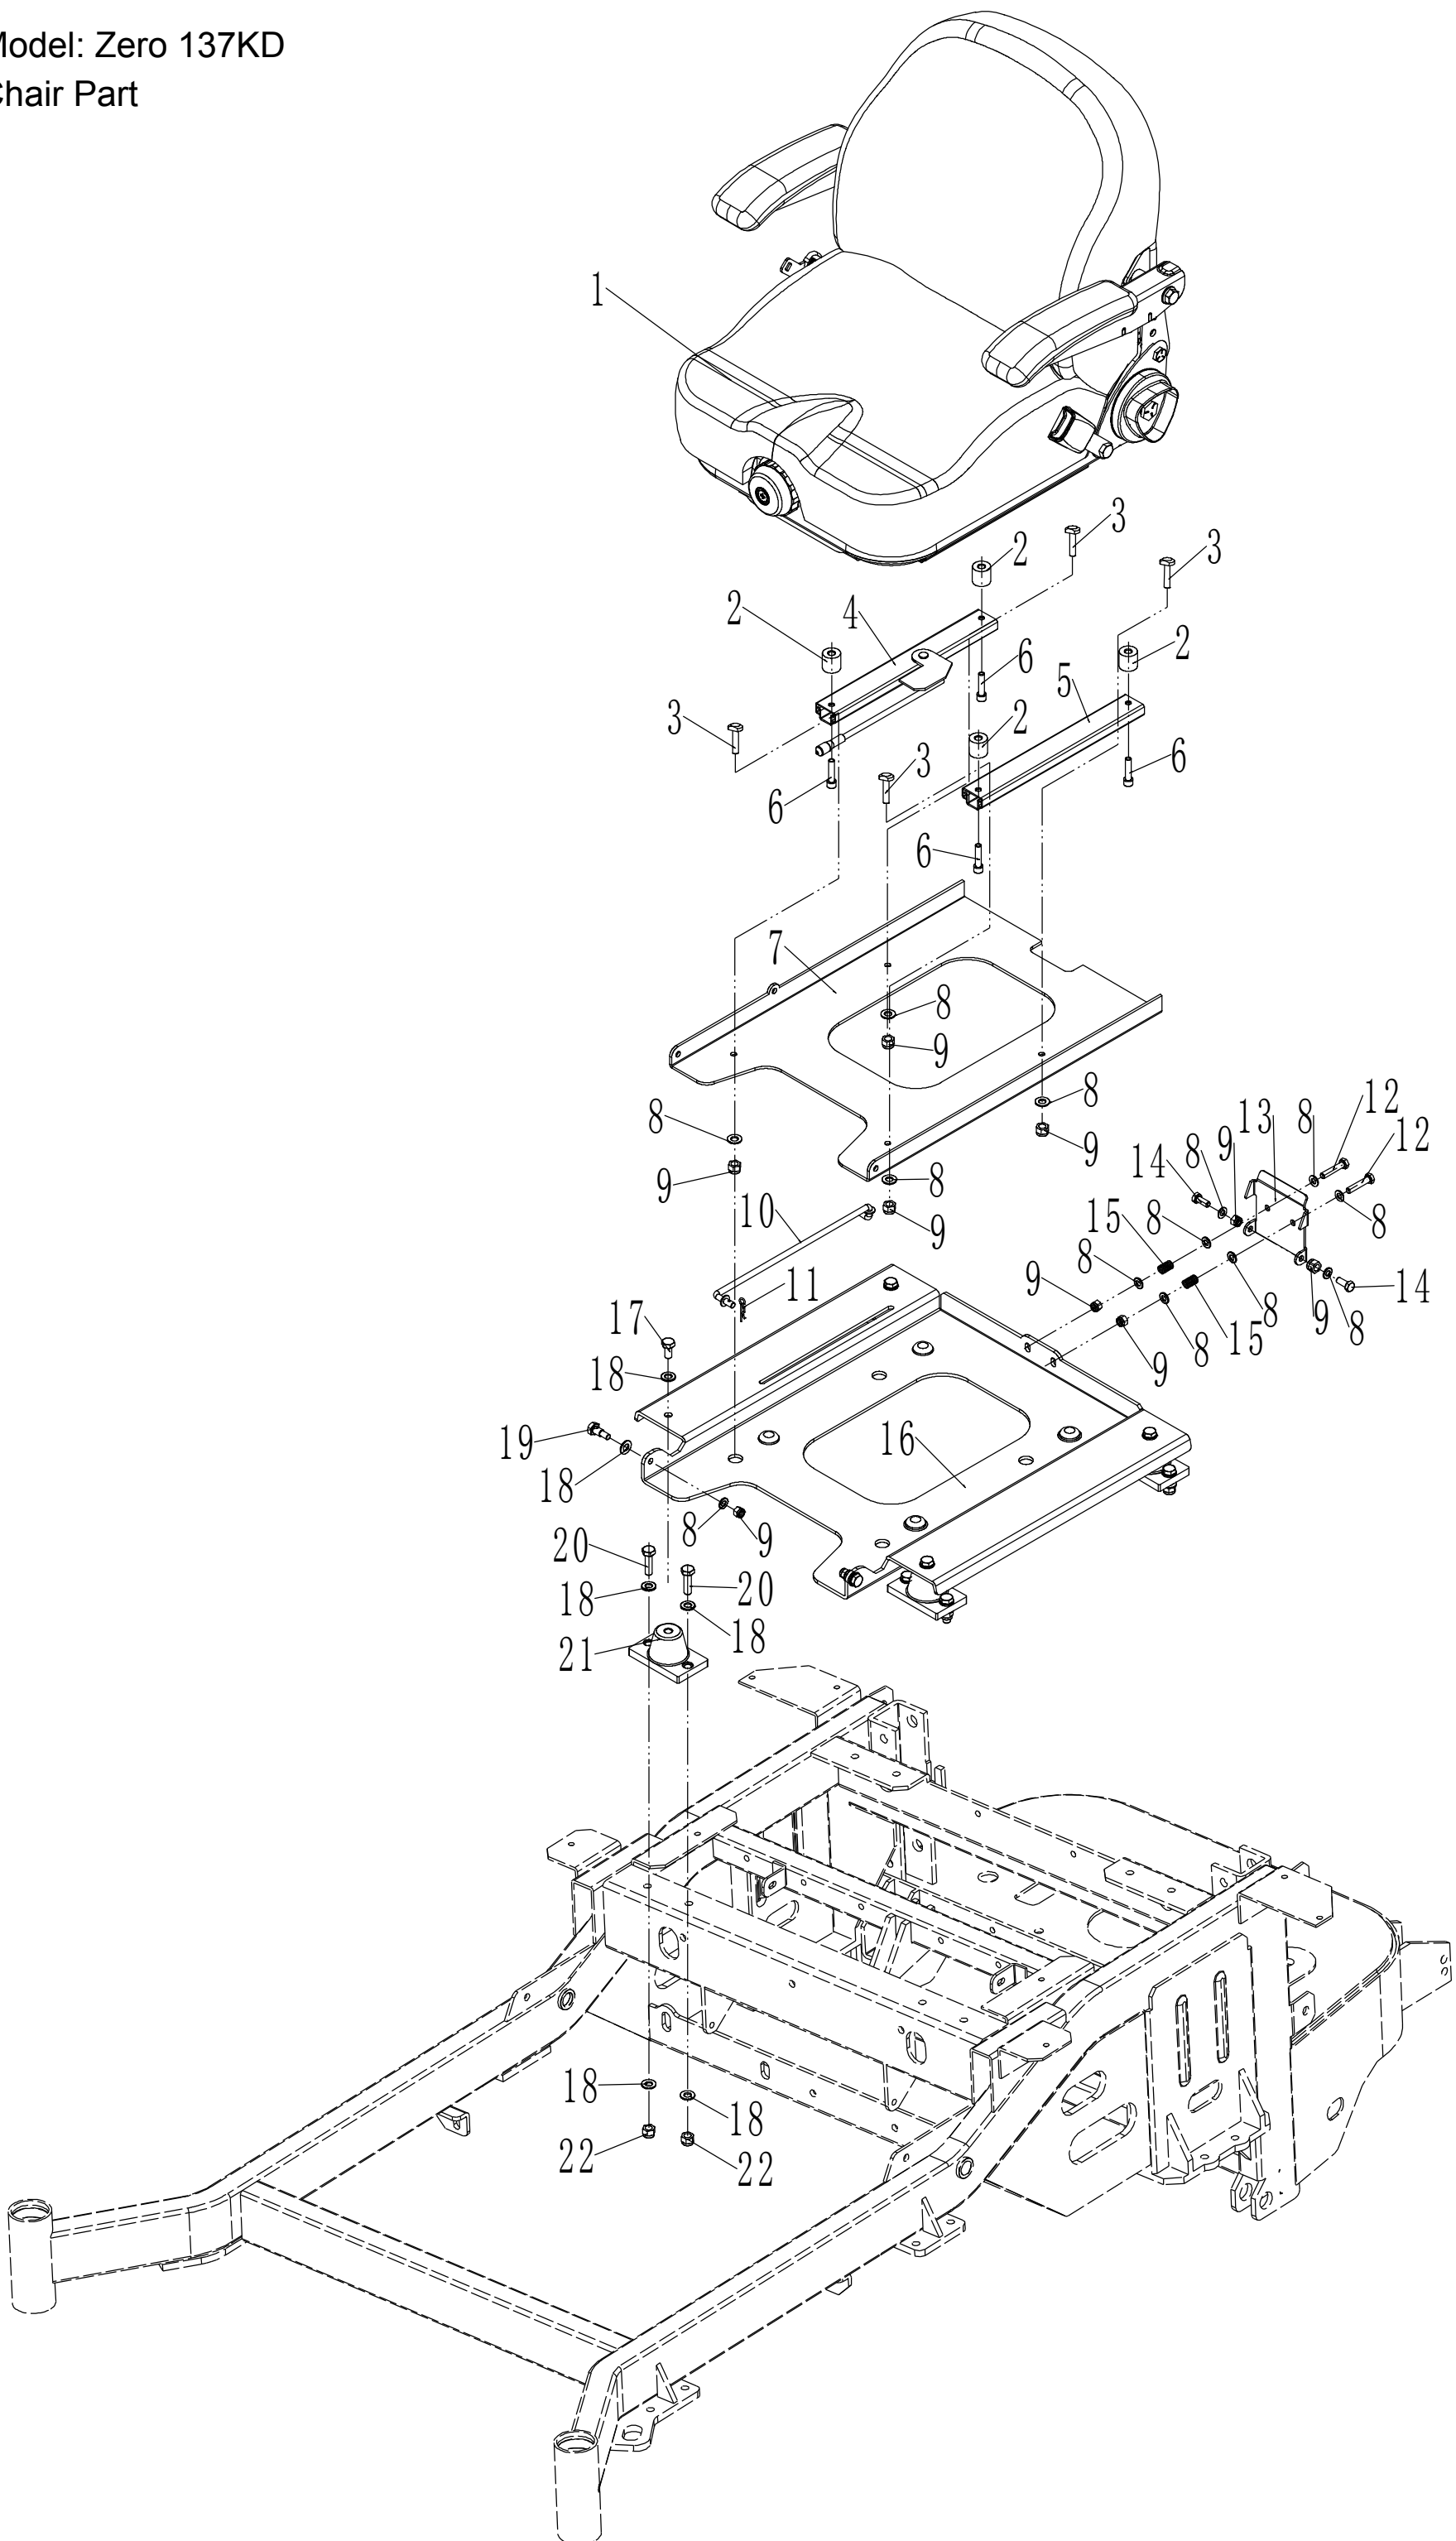

Model: Zero 137KD
Chair Part

Chair Part			
N	Art	Name	Qty
1	UZT37-00060	Chair	1
2	UZT37-00061	Partition	4
3	UZT37-00062	Bolt - M8×20	4
4	UZT85-00227	Right rail	1
5	UZT85-00227	Left rail	1
6	UZT85-00229	Bolt	4
7	UZT85-00230	Install plate	1
8	U455-00061	Flat Washer - $\phi 8$	16
9	U455-00007	Lock Nut - M8	10
10	UZT85-00231	Pull arm	1
11	UZT37-00063	Pin	1
12	UT160-00002	Bolt - M8×40	4
13	UZT85-00233	Locking plate	1
14	U537-00060	Bolt - M8×20	2
15	UZT37-00064	Pressing spring	2
16	UZT85-00236	Chair Base	1
17	UG806-00032	Bolt - M10×25	4
18	U455-00029	Flat Washer - $\phi 10$	22
19	UZT85-00237	Connecting bolt	2
20	ZT107-0003	Screw - M10×30	8
21	UZT85-00239	Chair damper	4
22	U537-00111	Lock Nut - M10	8