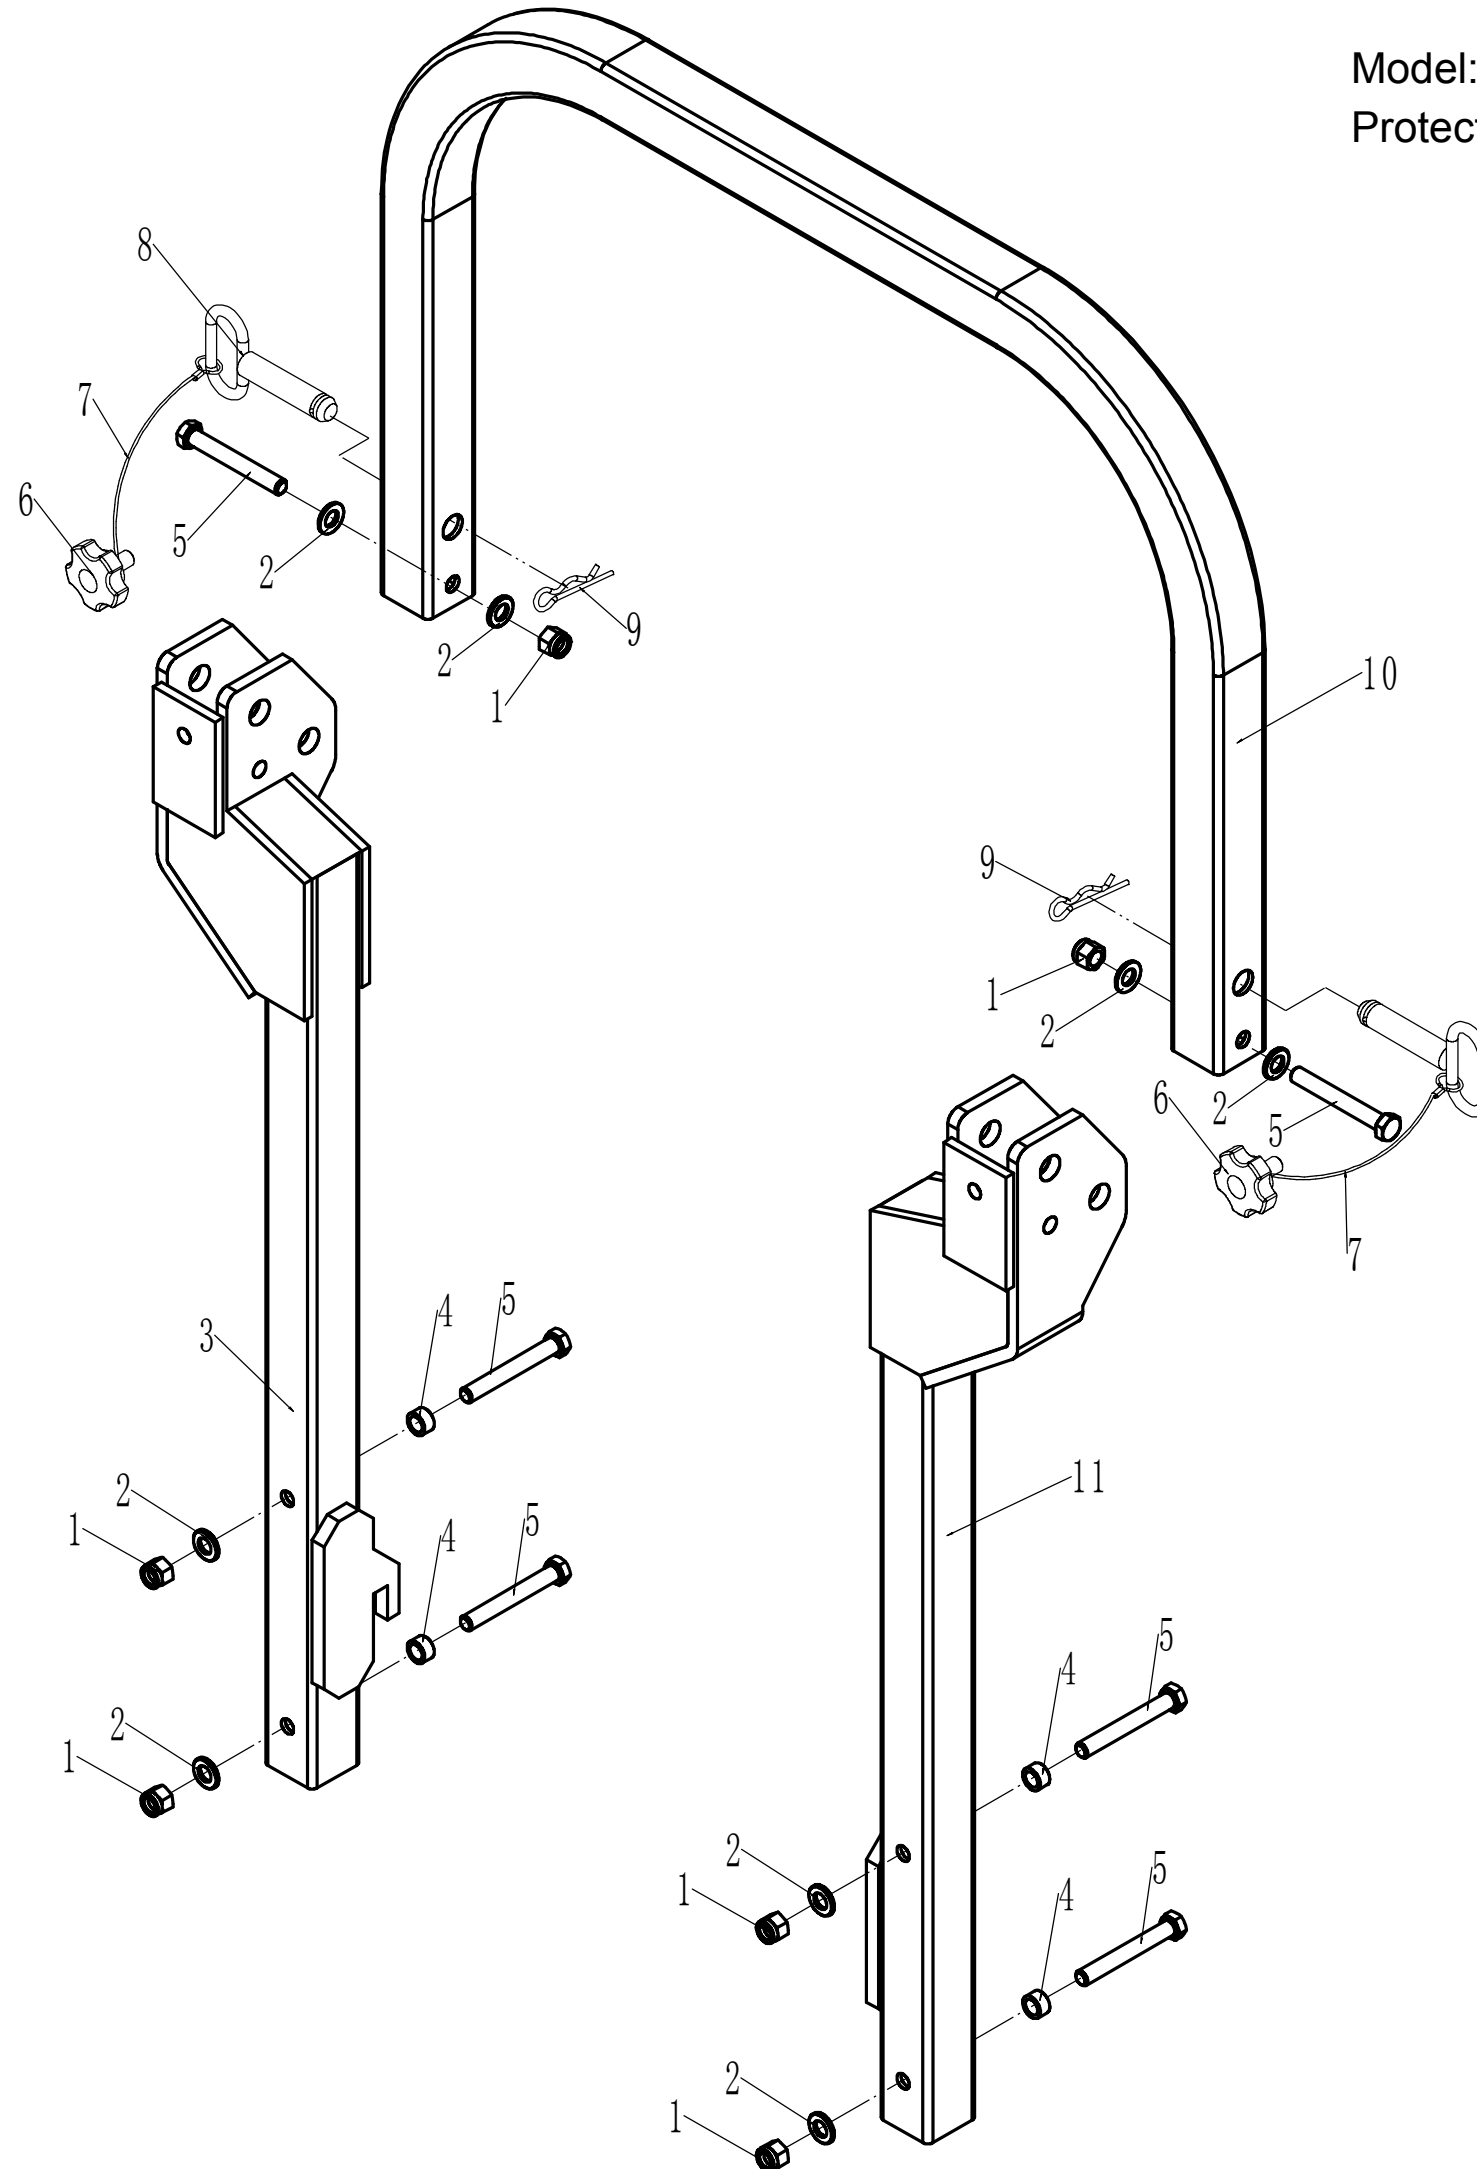

Model: Zero 137KD
Protecting Frame

Protecting Frame			
N	Art	Name	Qty
1	UR200-00076	Nut - M12	6
2	UR200-00074	Washer Ø12	8
3	UZH85-00082	Lower left protecting frame	1
4	UZH85-00083	Partition	4
5	UZH85-00084	Blot - M12*90	6
6	UZH85-00085	Bolt - M10×30	2
7	UZH85-00086	Hang rope	2
8	UZH85-00087	Pin	2
9	UZH85-00088	Check ring	2
10	UZH85-00089	Upper protecting frame	1
11	UZH85-00090	Lower Right protecting frame	1