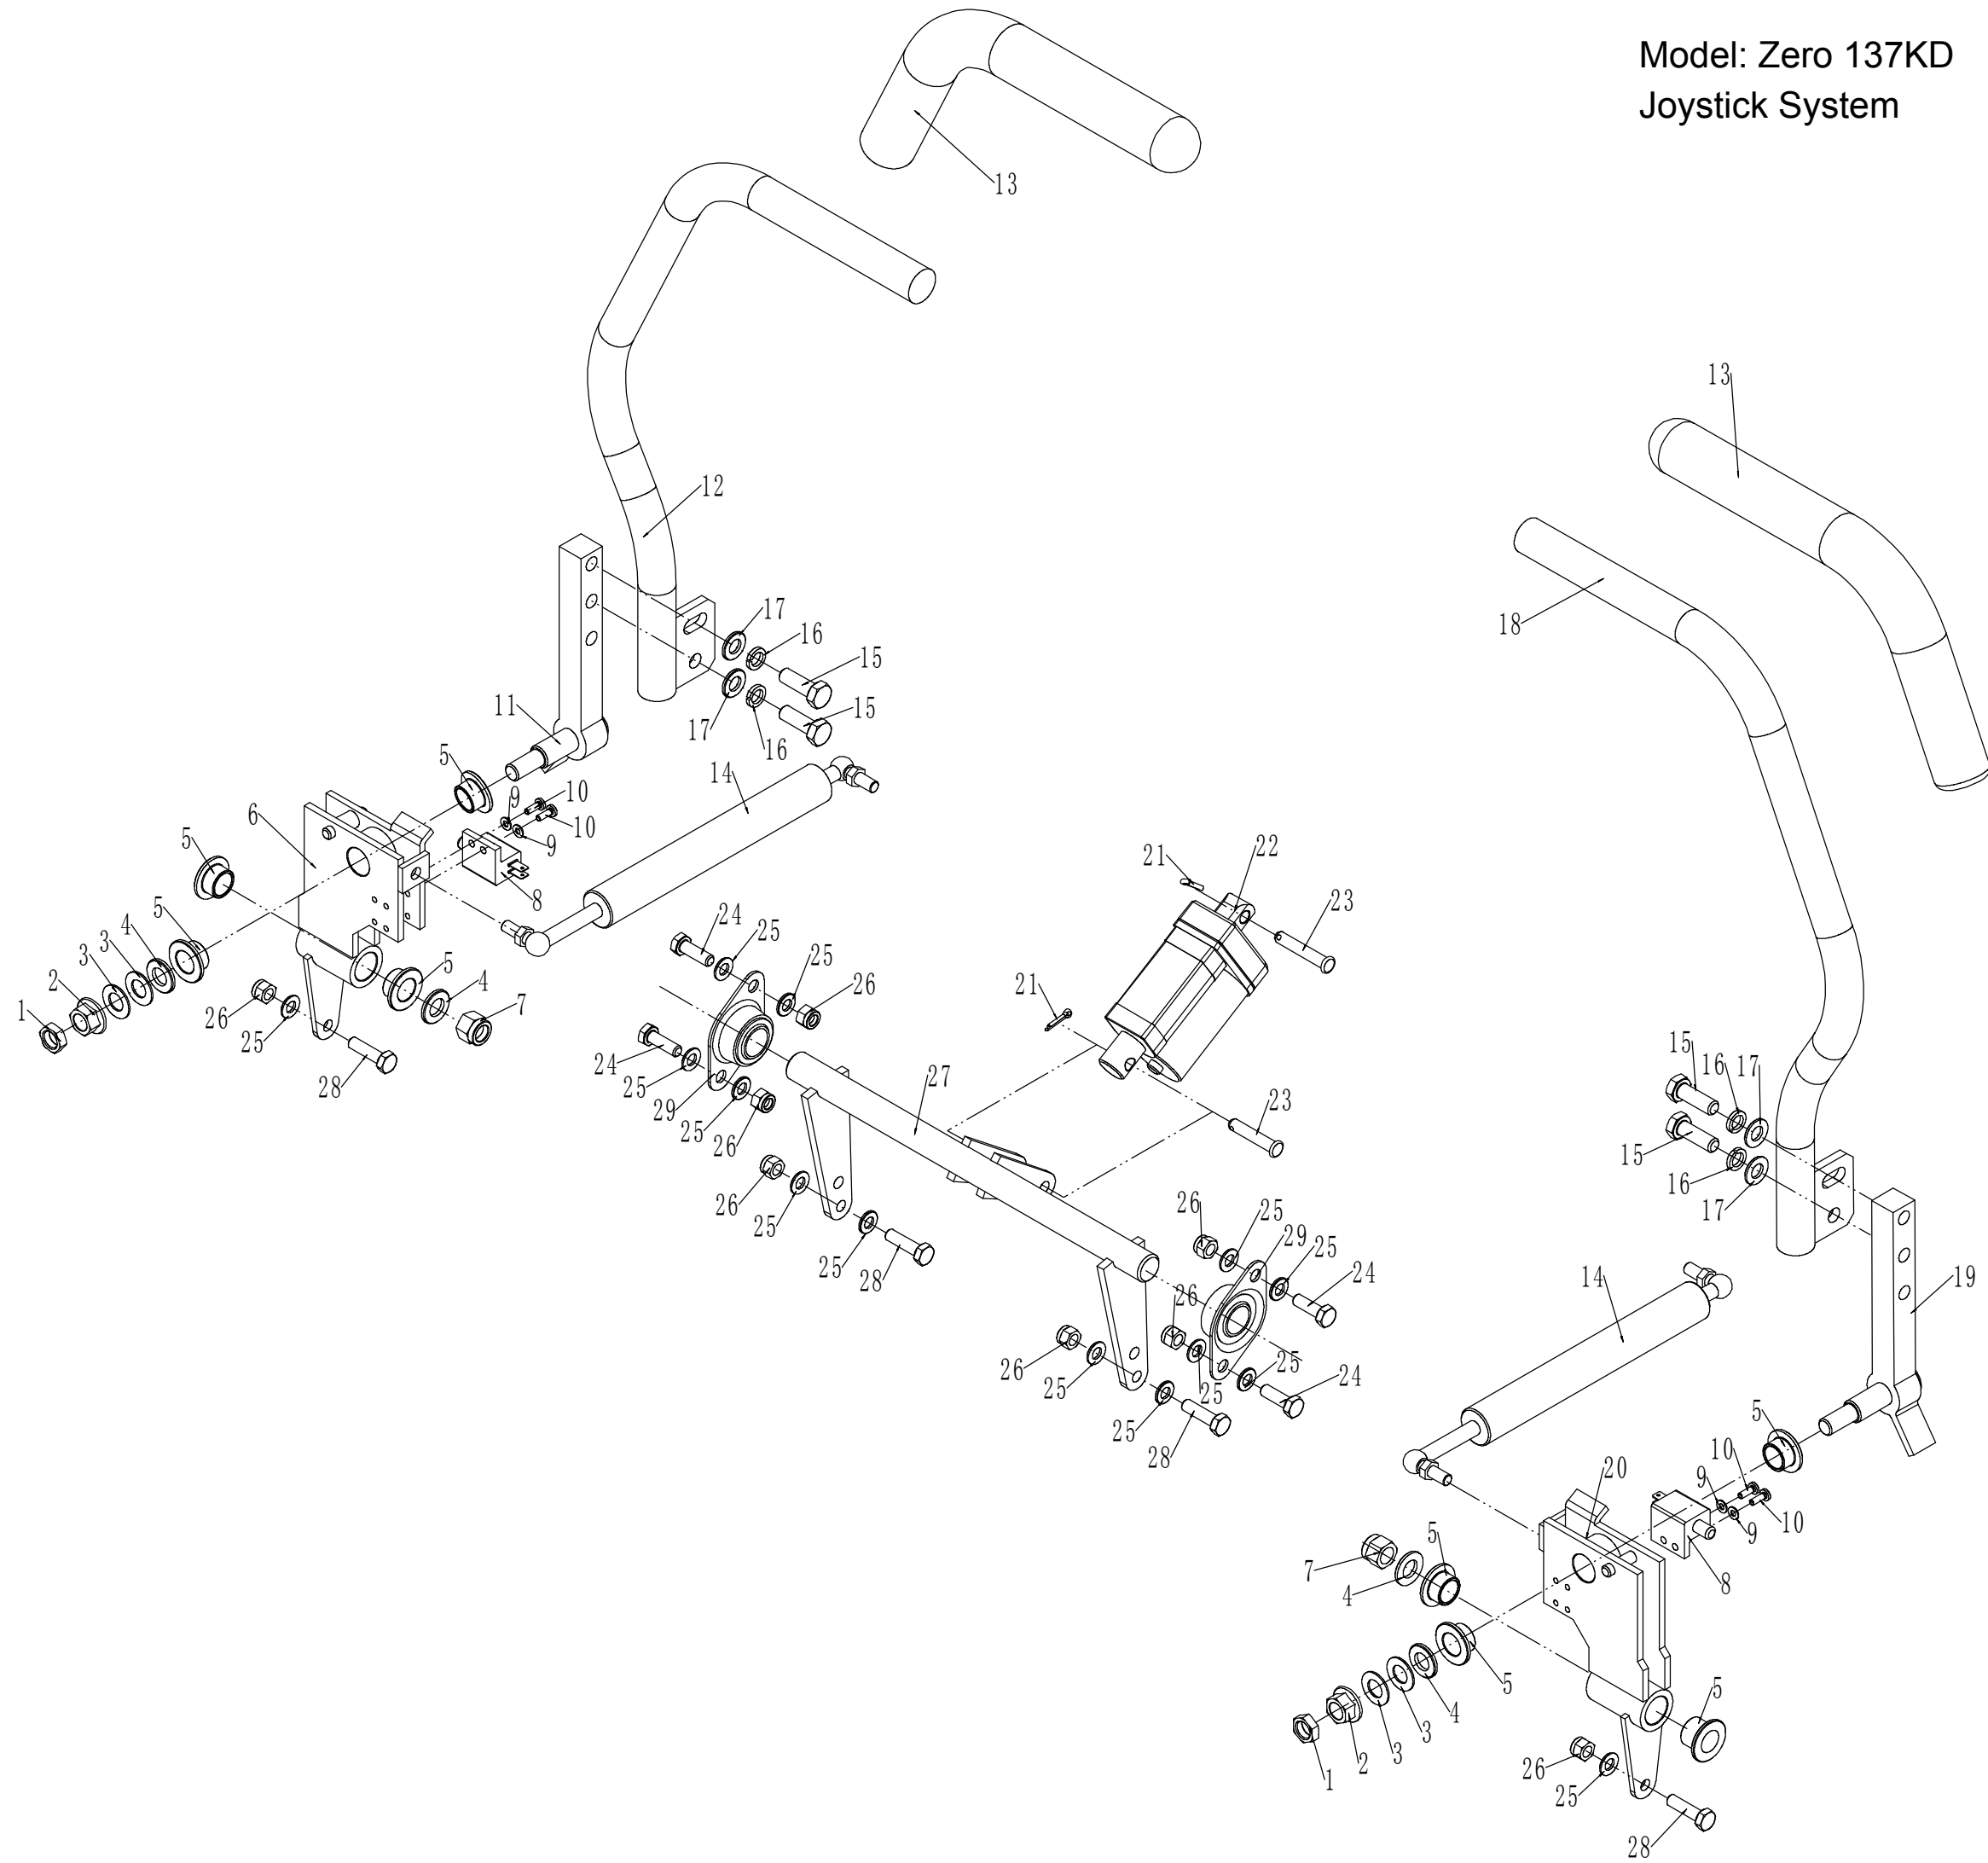

Model: Zero 137KD
Joystick System

Joystick System			
N	Art	Name	Qty
1	UZT85-00129	Nut - M12	2
2	UZT37-00028	Nut - M12	2
3	UZT85-00131	Washer 12×1	4
4	UR200-00074	Washer 12×2.5	4
5	UZT85-00132	Partition	8
6	UZT85-00133	Right handle joint	1
7	UR200-00076	Nut - M12	2
8	UZT85-00134	Switch	2
9	UZT85-00135	Flat washer - M4×0.8	4
10	UZT85-00136	Screw - M4×12	4
11	UZT85-00137	Right handle connecting block	1
12	UZT85-00138	Right handle	1
13	UZT85-00139	Handle sheath	2
14	UZT85-00140	Damper	2
15	UT160-00083	Bolt - M10×30	4
16	UR200-00070	Spring washer 10×2.6	4
17	U455-00029	Washer 10×2	4
18	UZT85-00141	Left handle	1
19	UZT85-00142	Left handle connecting block	1
20	UZT85-00143	Left handle joint	1
21	UZT85-00144	Check ring 3.2×14	2
22	UZT85-00145	Electric pushing rod	1
23	UZT37-00029	Bolt - M6×45	2
24	UG806-00029	Bolt - M8×25	4
25	U455-00061	Washer 8×1.6	14
26	U455-00007	Nut - M8	8
27	UZT85-00148	Brake shaft	1
28	UG700-00095	Bolt - M8×30	2
29	UZT37-00030	Bearing	2