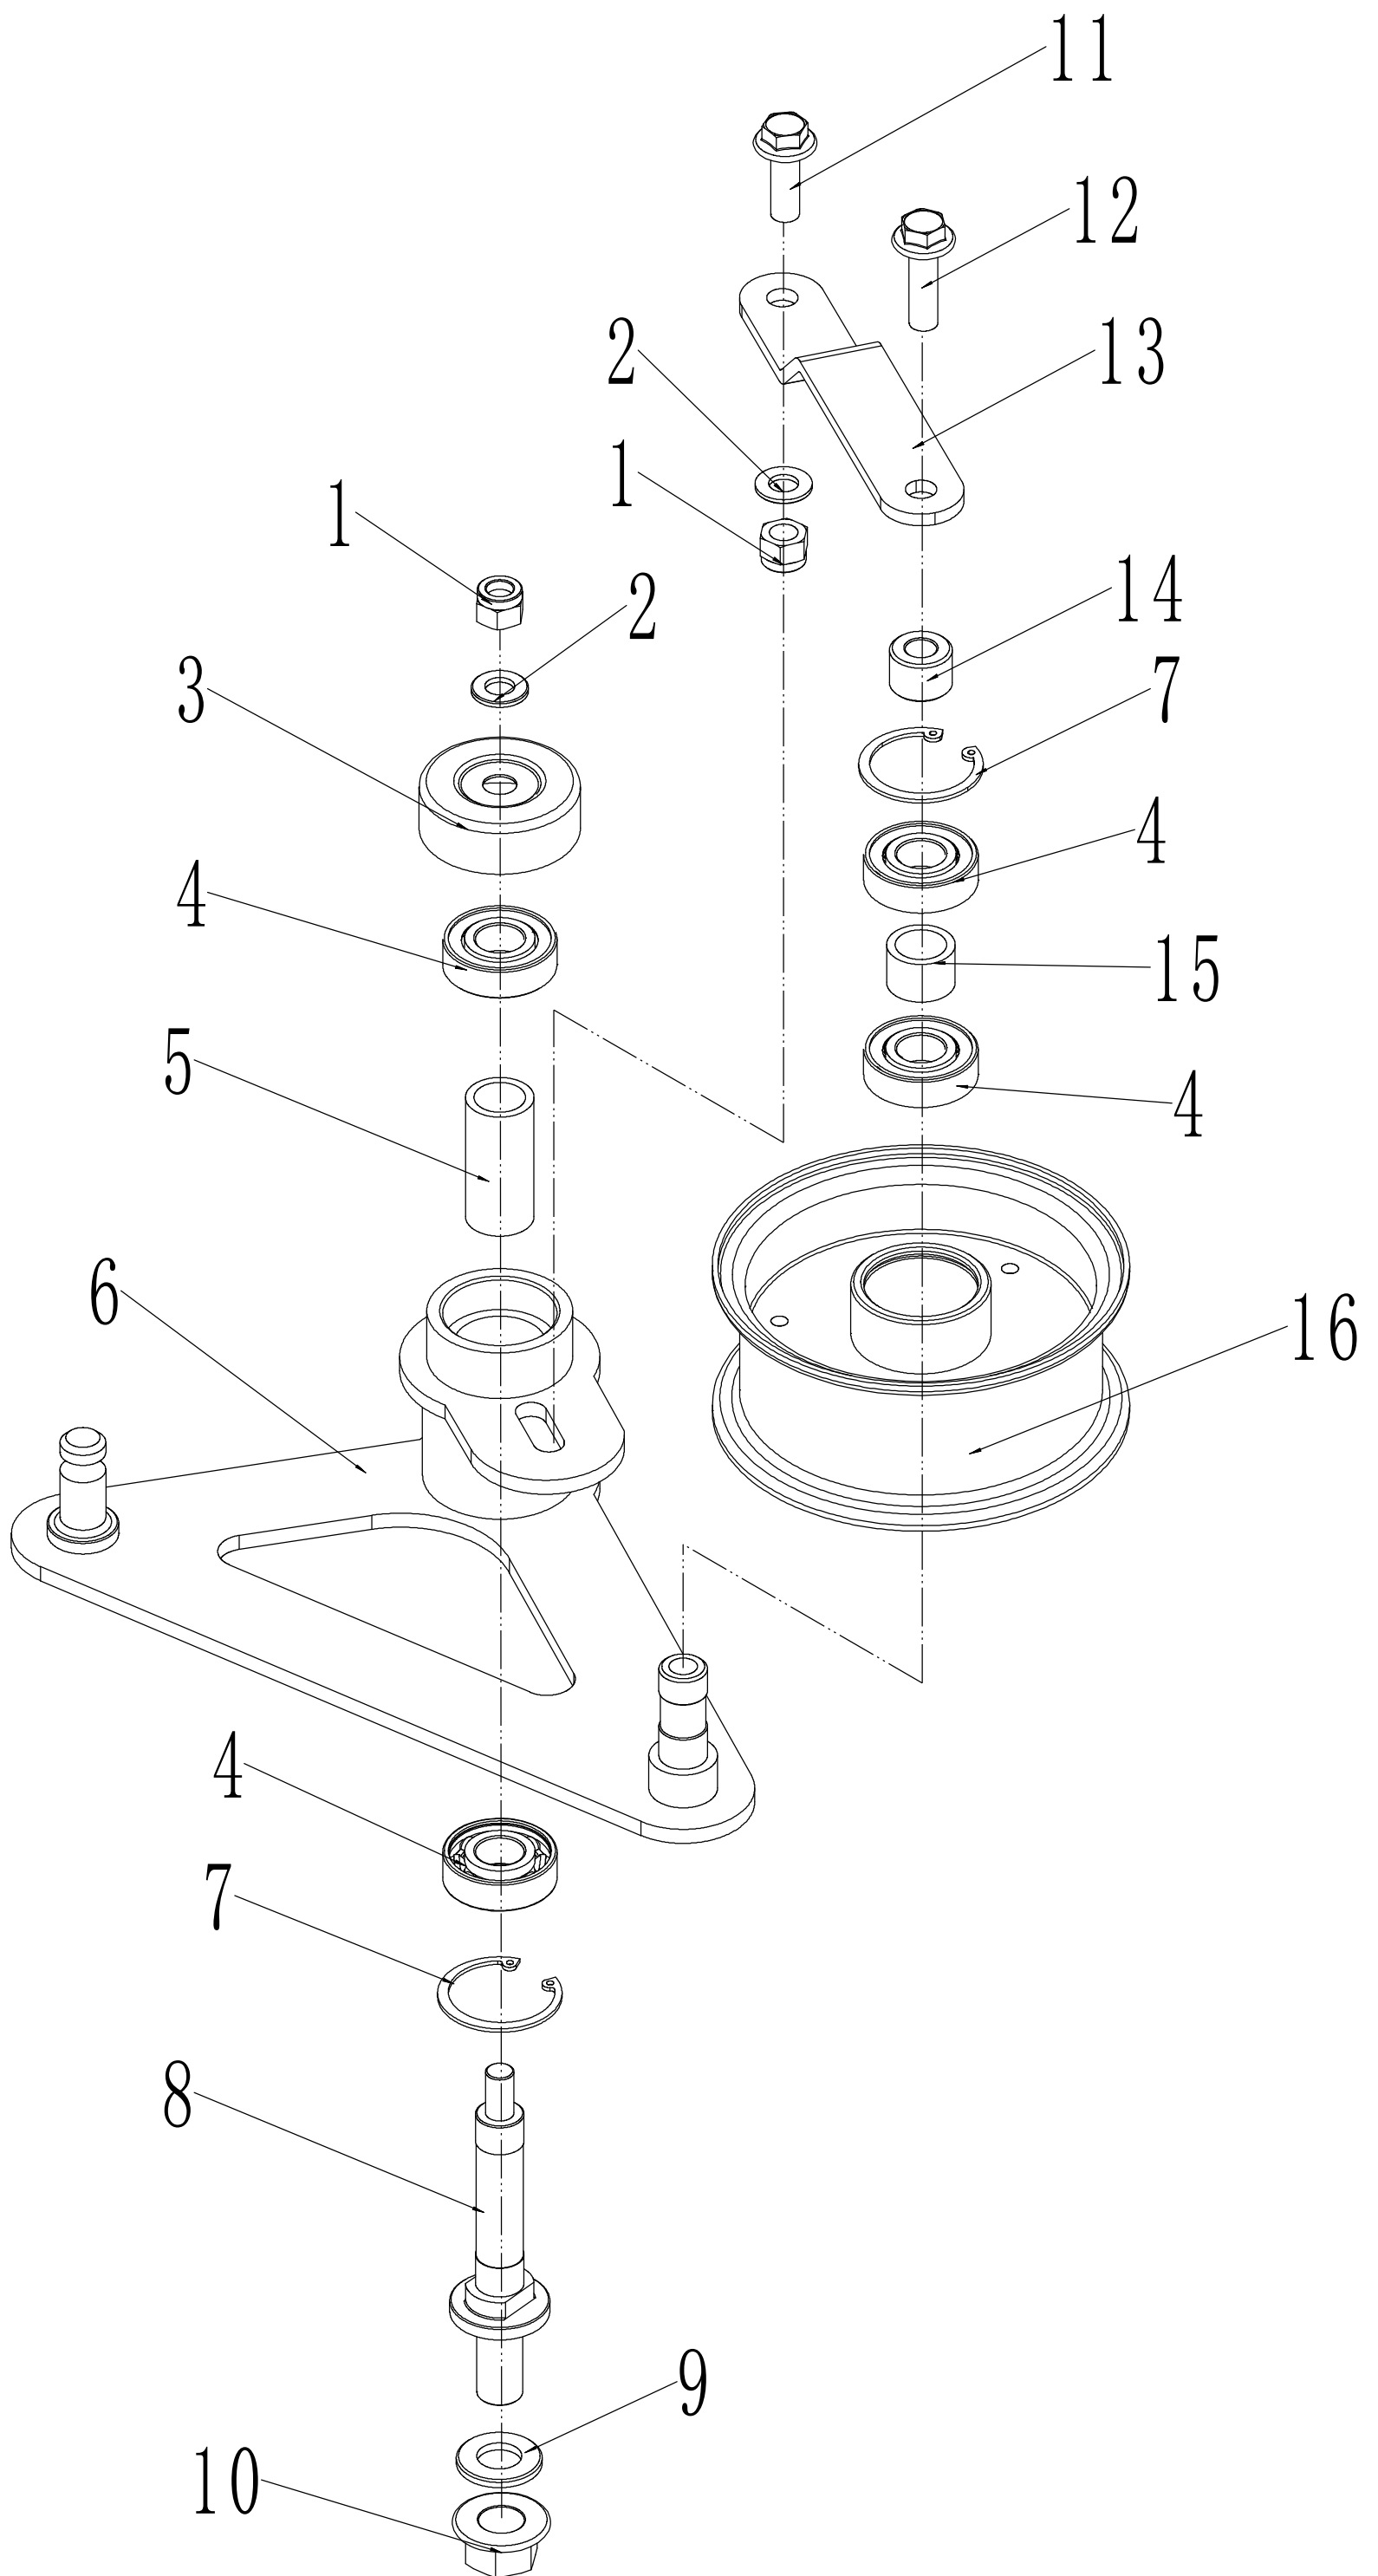

44	UZT85-00033	Dish washer	3
45	UZT85-00034	Central bolt	3
46	UZT85-00035	Water-proof cover	3

Model: Zero 137KD
Tensional Part

Tensional Part			
N	Art	Name	Qty
1	U537-00111	Lock Nut - M10	2
2	U455-00029	Flat Washer - M10	2
3	UZT85-00037	Bush	1
4	UA516-00001	Bearing	4
5	UZT37-00011	Inner partition	1
6	UZT37-00012	Bracket	1
7	UZT85-00041	Check ring 40	2
8	UZT85-00042	Shaft of tensional part	1
9	UR200-00071	Washer Φ 16	1
10	US270-00093	Lock Nut - M16	1
11	UZT85-00028	Bolt - M10*30	1
12	UZT85-00044	Bolt - M10*35	1
13	UZT85-00045	Connecting Rod	1
14	UZT85-00046	Washer	1
15	UZT85-00047	Inner partition	1
16	UZT85-00048	Tensional pulley	1