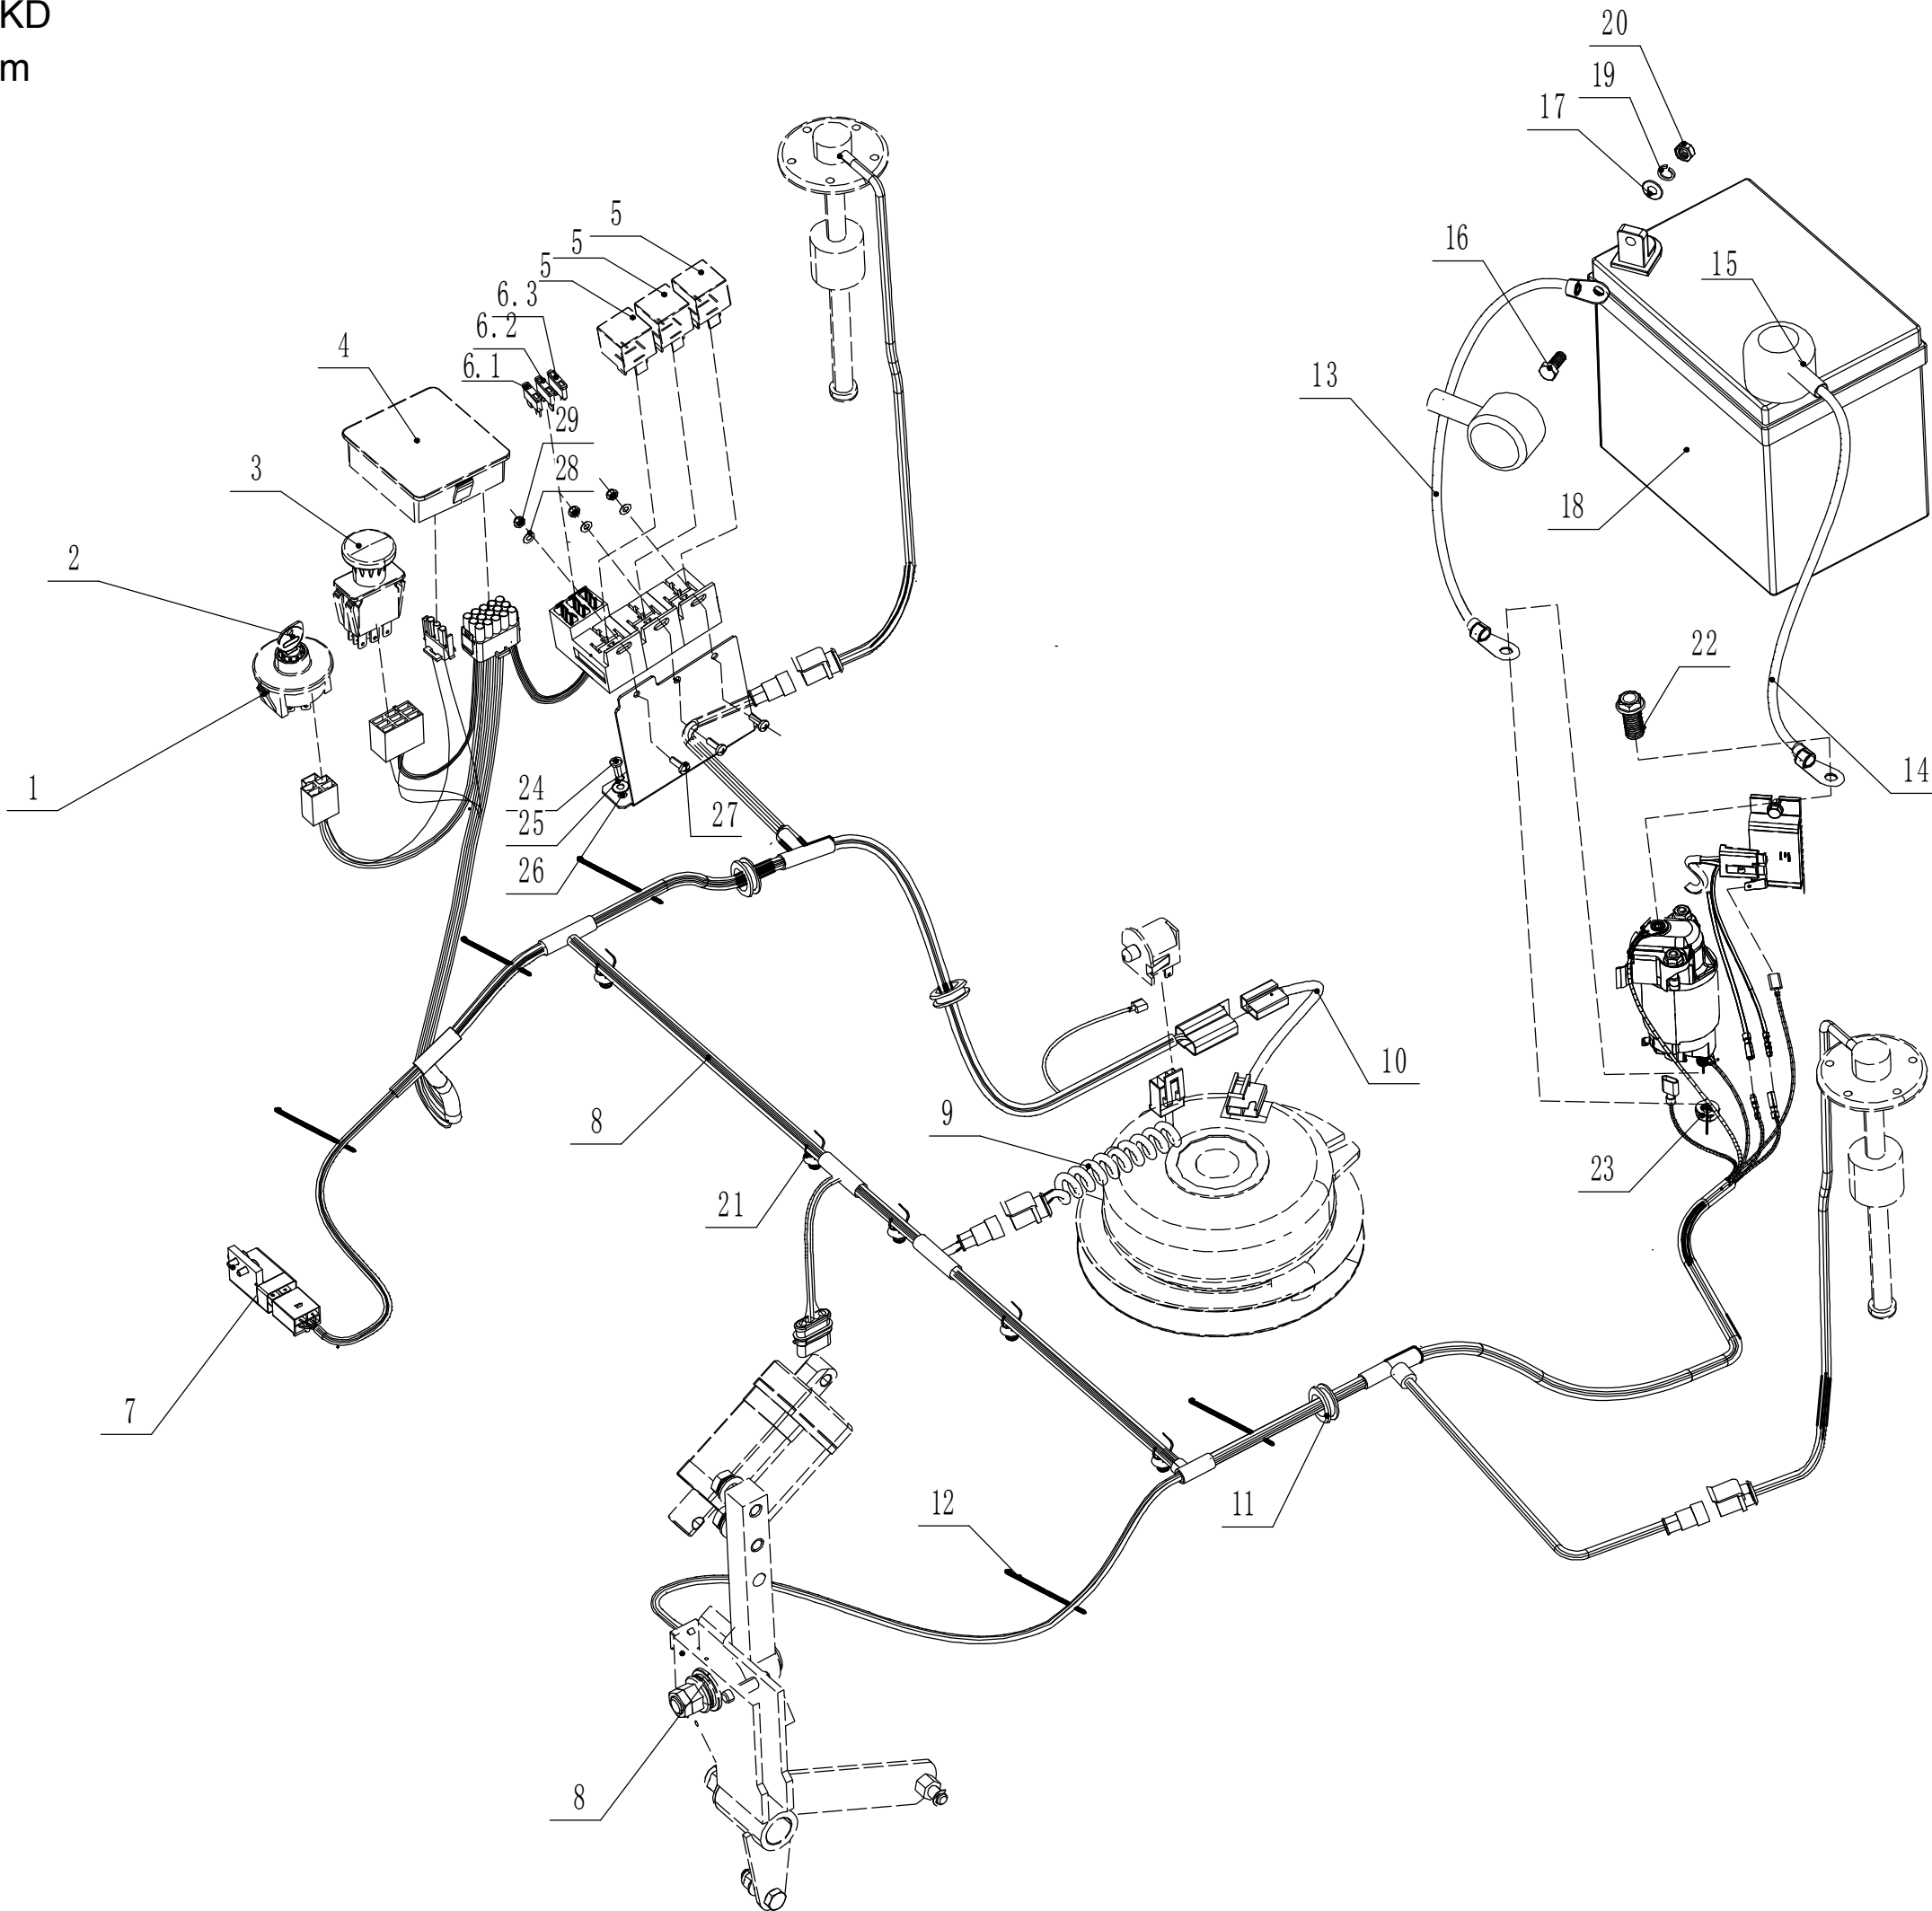

Model: Zero 137KD
Electrical Diagram

Electrical Diagram			
N	Art	Name	Qty
1	UZT85-00153	Switch	1
2	UZT85-00241	Key	1
3	UZT85-00154	PTO Switch	1
4	UZT85-00155	Screen	1
5	UZT37-00065	Relay 12V 40A	3
6.1	UZT85-00245	Fuse, 25A	1
6.2	UZT85-00245	Fuse, 25A	1
6.3	UZT85-00245	Fuse, 25A	1
7	UZT85-00134	Switch	2
8	UZT85-00249	Wire assembly	1
9	UZT85-00250	Spring cable	1
10	UZT85-00251	Magnetic clutch cable	1
11	UZT85-00068	Rubber ring	3
12	U456-00012	Cable tie - 8*200	10
13	UZT85-00254	Positive pole wire	1
14	UZT85-00255	Negetive pole wire	1
15	UZT85-00256	Bush	2
16	UZT85-00257	Bolt - M6×16	2
17	UZT85-00258	Washer - φ6	2
18	UZT85-00057	Battery 12V	1
19	UZT85-00260	Spring washer - φ6	2
20	UZT85-00261	Nut - M6	2
21	UZT85-00262	Cable tie	5
22	U455-00002	Bolt - M8×16	1
23	UZT85-00263	Nut - M8	1
24	UZT85-00264	Bolt - M6×12	2
25	U455-00054	Spring washer - φ6	2
26	UG700-00056	Washer - φ6	2
27	US270-00205	Bolt - M4×10	3
28	UZT85-00135	Nut - M4	3
29	UZT85-00266	Washer - φ4	3