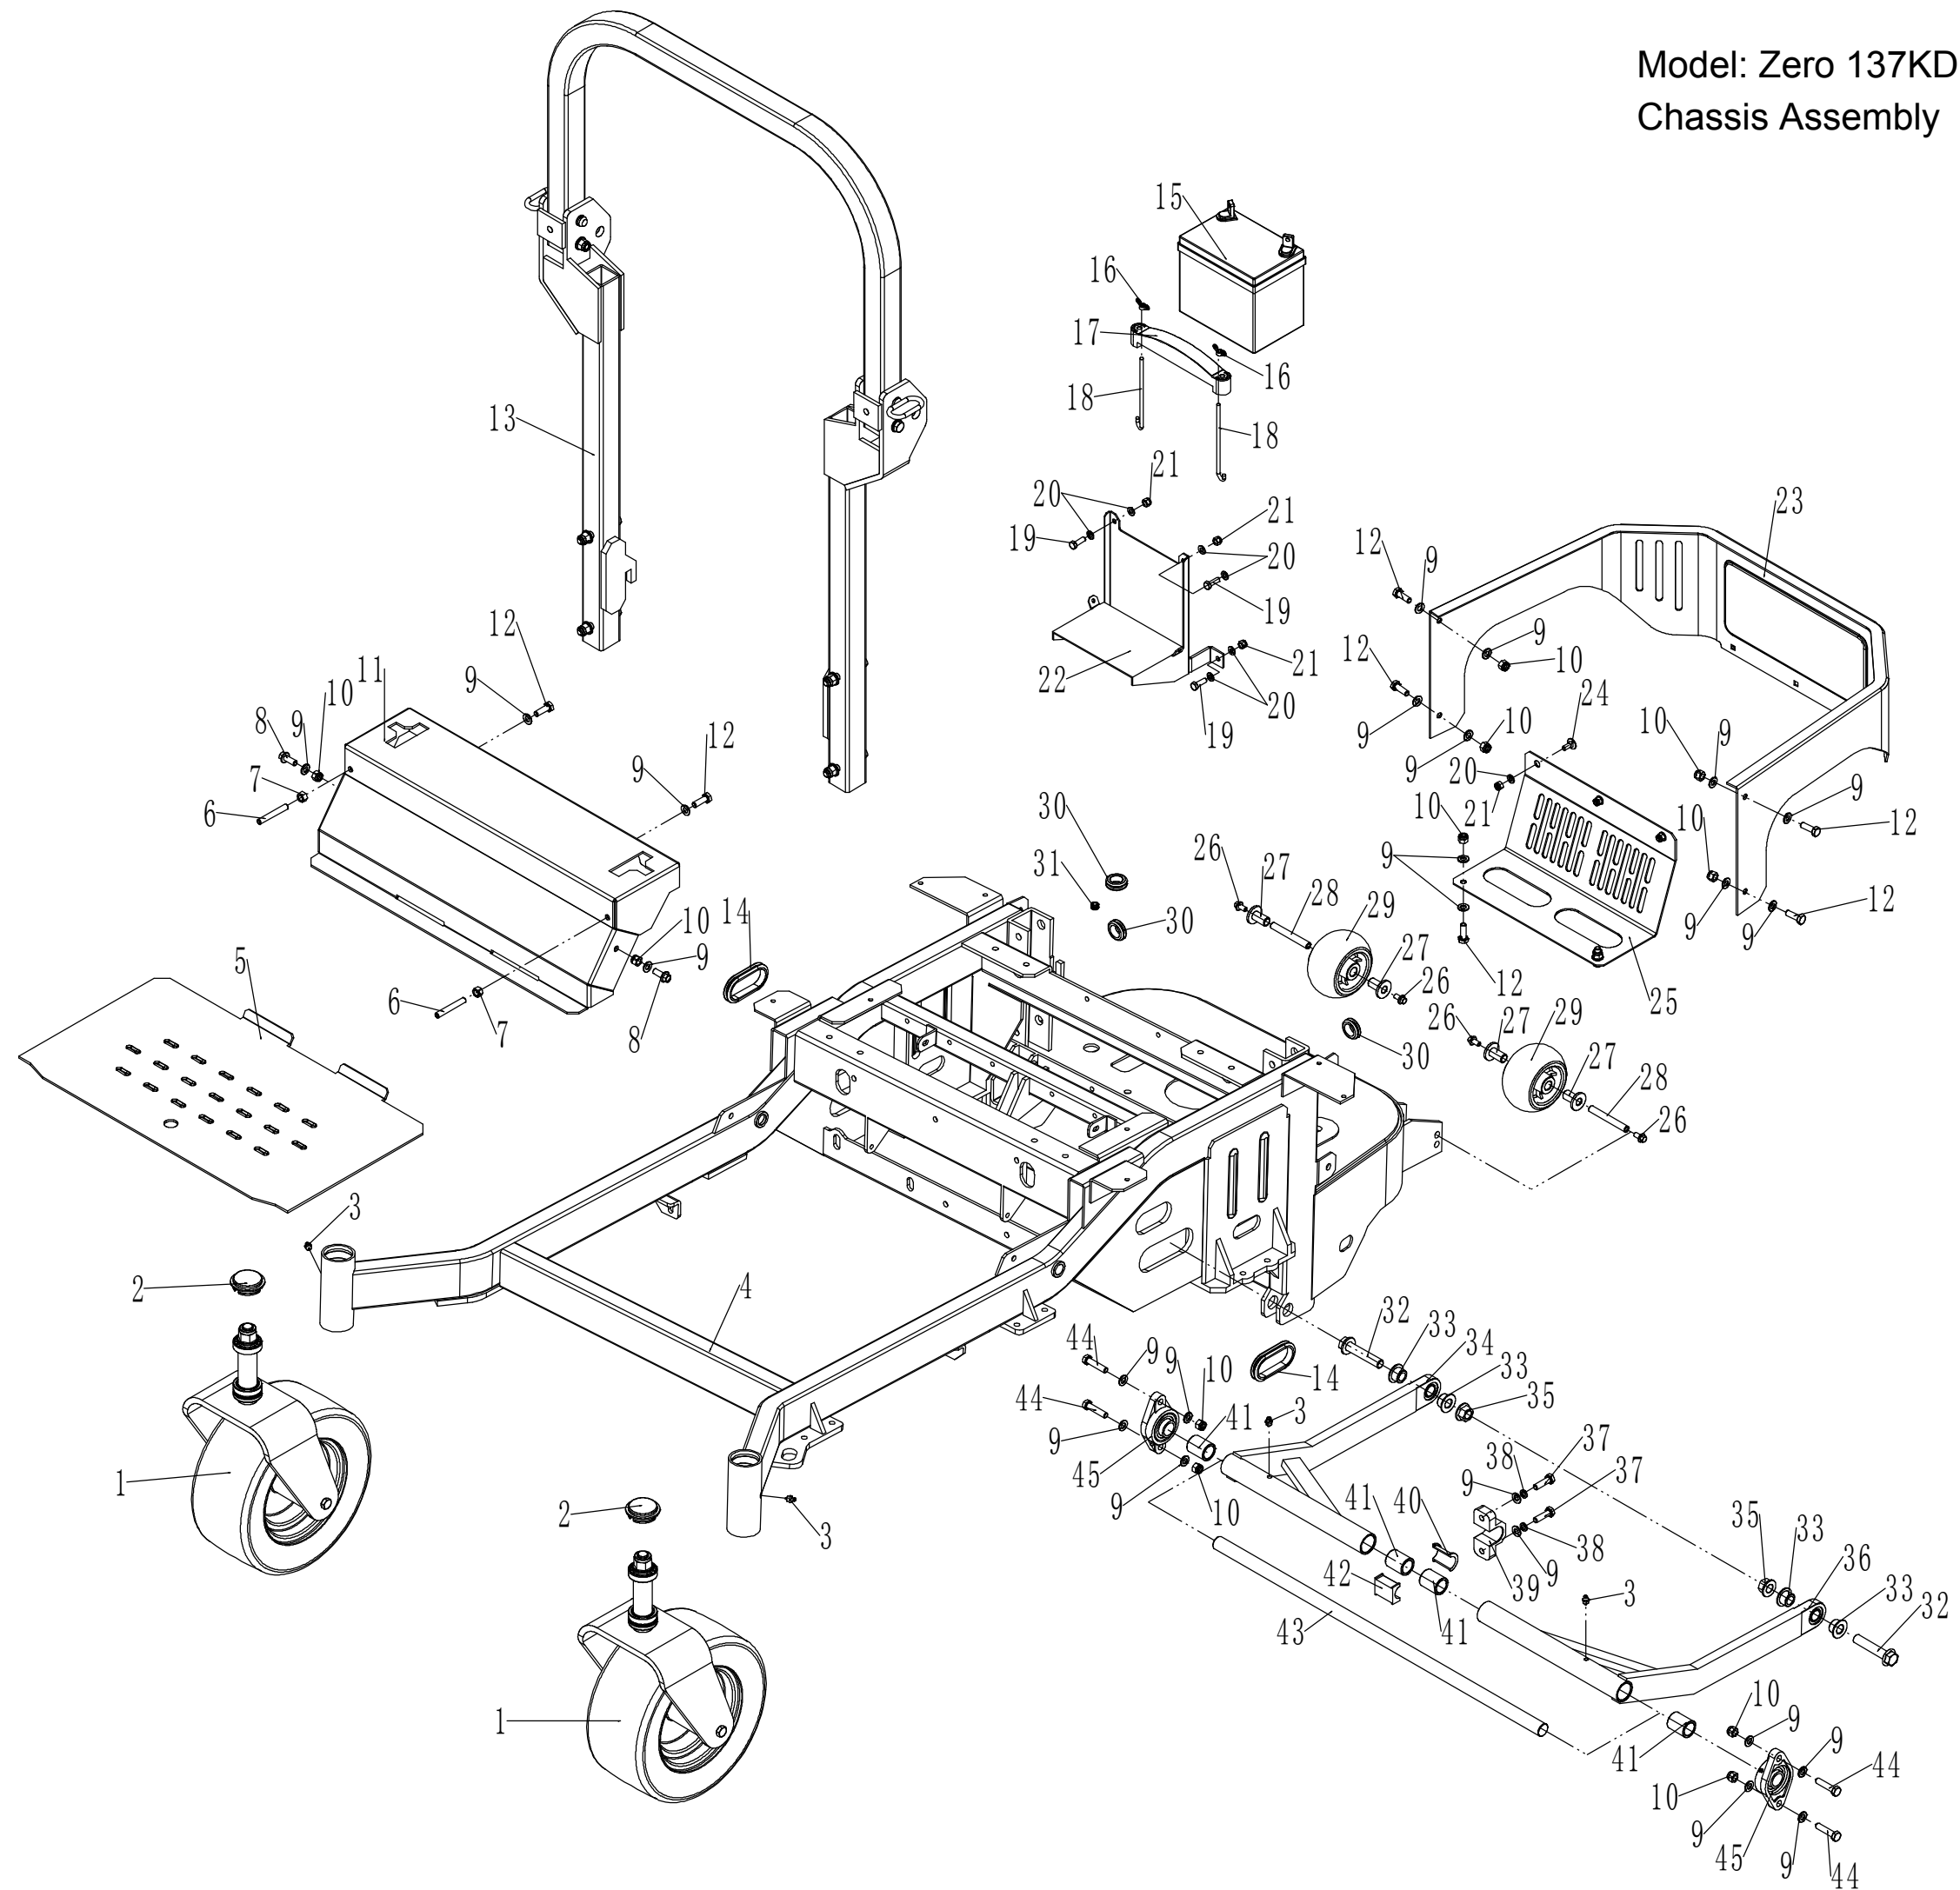

Model: Zero 137KD
Chassis Assembly

Chassis Assembly			
N	Art	Name	Qty
1	UZT85-00049	Front wheel assembly	2
2	UT160-00062	Dust-proof cover	2
3	UZT85-00022	Oil cup	2
4	UZT37-00066	Chassis	1
5	UZT37-00067	Middle pedal	1
6	UZT85-00053	Screw - M10×60	2
7	UG806-00061	Nut - M10	2
8	UR200-00061	Bolt - M10×25	2
9	U455-00029	Washer 10×2	28
10	U537-00111	Nut - M10	13
11	UZT85-00054	Front panel	1
12	UT160-00083	Bolt - M10×30	8
13	UZT85-00055	Protecting frame	1
14	UZT37-00013	Rubber ring	2
15	UZT85-00057	Battery	1
16	UZT85-00058	Nut - M8	2
17	UZT85-00059	Pressing plate	1
18	UZT85-00060	Pull rod	2
19	UG806-00029	Bolt - M8×25	4
20	U455-00061	Washer - M8×1.6	8
21	U455-00007	Nut - M8	4
22	UZT85-00061	Bottom plate	1
23	UZT85-00062	Engine guard	1
24	UZT85-00063	Bolt - M8×20	3
25	UZT85-00064	Bottom plate	1
26	UR200-00056	Bolt - M10×20	4
27	UZT85-00012	Nylon bush	4
28	UZT85-00015	Wheel shaft	2
29	UZT85-00017	Wheel	2
30	UZT85-00068	Rubber ring	3
31	UZT85-00069	Rubber ring 8×6	1
32	UZT37-00014	Bolt - M16×70	2
33	UZT85-00071	Partition	4
34	UZT37-00015	Right hang stick	1
35	UZT37-00016	Nut 16	2
36	UZT37-00017	Left hang stick	1
37	UG390-00011	Bolt - M10×35	2
38	UR200-00070	Spring washer 10×2.8	2
39	UZT85-00075	Bracket	1
40	UZT85-00076	Nylon bush	1
41	UZT85-00077	Partition 1	4
42	UZT85-00078	Nylon bush	1
43	UZT85-00079	Hang shaft	1
44	UT160-00011	Bolt - M10×45	4
45	UZT85-00080	Bearing	2