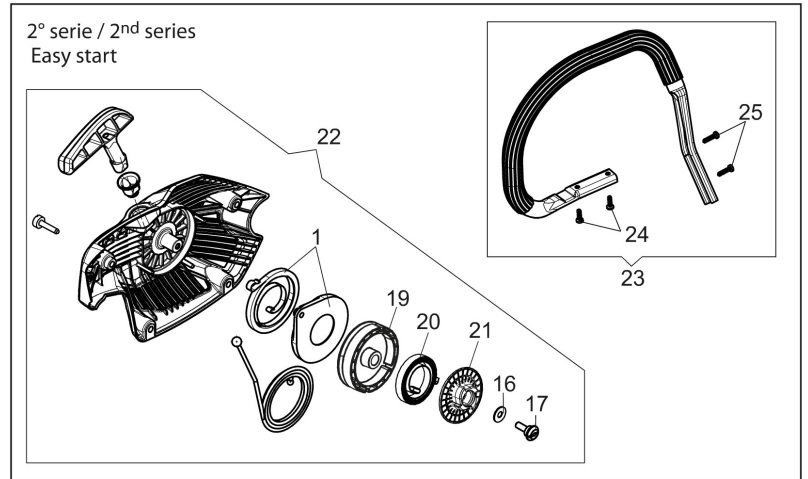

## изображение Engine

Ref.Nu	Qty	Part number	Description	Validity from	Validity till	Notes	Bulletin
1	1	50310061R	Gasket				
2	2	50310060R	Screw				
3	1	50312008R	Muffler assy				
4	4	3801051R	Screw				
5	1	3055104R	Spark plug				
6	1	50310076R	Gasket				
7	2	50310163R	Piston ring Ø45				
8	2	50310115R	Ring				
9	1	50312025R	Piston assy				
10	1	50310258A	Complete cylinder				
11	1	50310259	Set roller cage and washer				
12	1	50310118R	Key				
13	1	50310153R	Crankshaft				

## изображение Chain cover and clutch

Ref.Nu	Qty	Part number	Description	Validity from	Validity till	Notes	Bulletin
1	1	50310017AR	Guard				
2	1	50310027R	Brake band				
3	1	50310263	Chain tensioner screw kit				
4	1	50310011AR	Plate				
5	1	50312003R	Chain cover assy				
6	1	50310004R	Clutch				
7	1	50310073R	Washer				
8	1	50310005R	Clutch drum			.325	
8	1	50310193R	Clutch drum			3/8	
9	1	3037041R	Thrust bearing				
10	2	50010148R	Nut				
11	1	50320032	Labels kit				