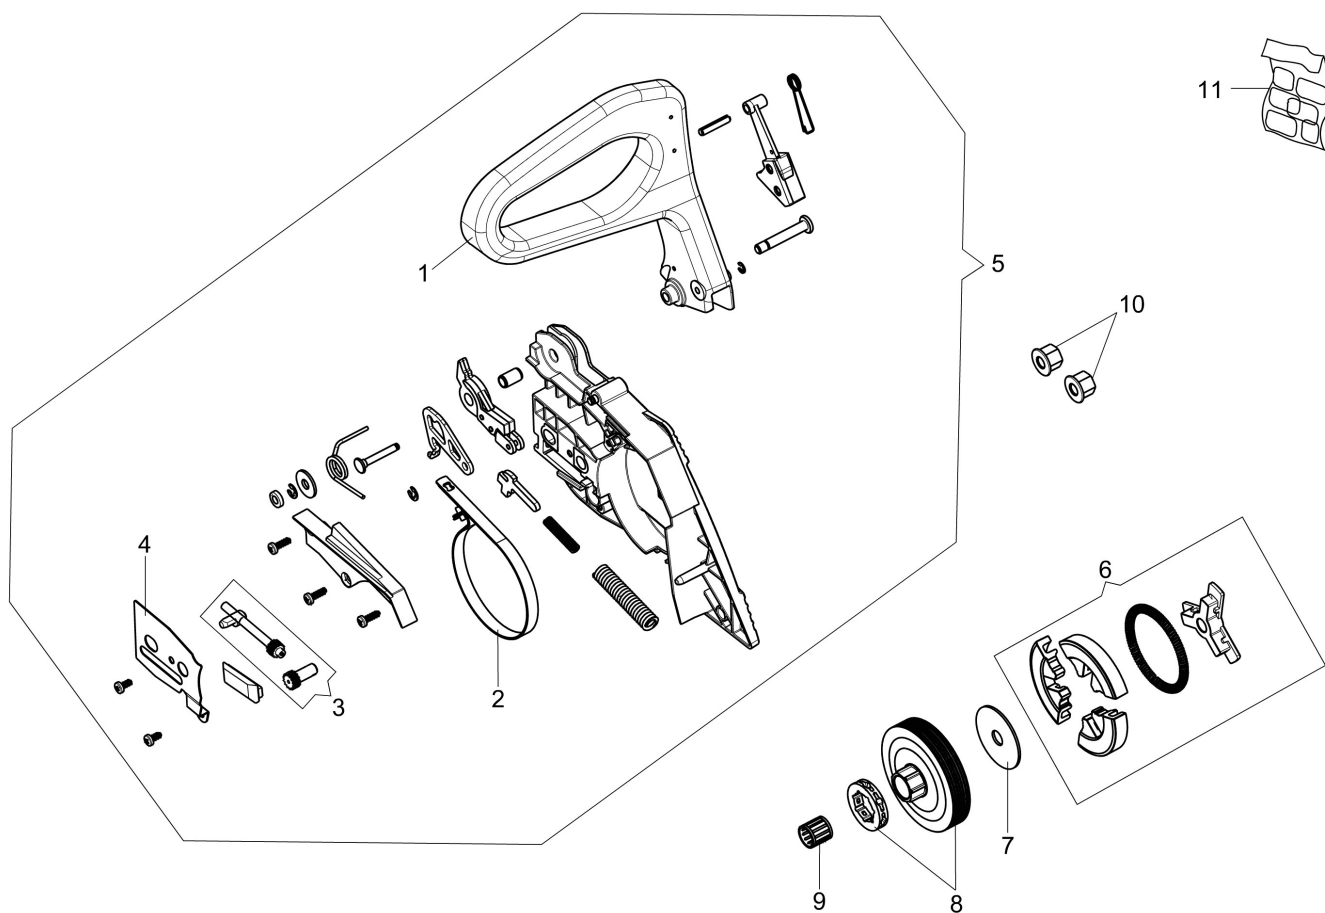

## изображение Tank and air filter

Ref.Nu	Qty	Part number	Description	Validity from	Validity till	Notes	Bulletin
1	1	50310041CR	Cover				
2	9	3801083R	Screw				
3	1	50310261	Air filter cover				
4	1	50310170R	Deflector				
5	3	3960167R	Screw				
6	1	50310272AR	Air filter				
7	1	50310155R	Gasket				
8	2	3960164R	Screw				
9	2	3960165R	Screw				
10	1	50312046R	Handle				
11	1	50310089AR	Cover				
12	1	50310090AR	Lever				
13	1	50310088R	Throttle rod				
14	1	2318817R	Air purge				
15	1	50310203R	Tube				
16	1	50310202R	Tube				
17	1	50310316R	Tank assy				
18	1	50310091R	Spring				
19	1	50310092AR	Throttle lever				
20	1	3022039R	Locking sleeve				
21	1	50310165AR	Tank cap				
22	1	50310143AR	Switch				
23	1	50310144R	Cable				
24	2	50310087R	Special screw				
25	2	50310139R	AV-mount				
26	1	094600450R	Fuel filter				
27	1	50310337	Fuel line				
28	1	50310140R	AV-mount				
29	1	50310309	Breather valve kit				
30	1	50310194R	Breather fuel pipe				
31	1	50310047R	Filter support				
32	1	50310319R	Air filter support		SN 8098490000 -		BT4-165-11/20
32	1	50310319R	Air filter support	SN 8098490001 - 8399240853			BT4-165-11/20
33	1	50310042AR	Lever				
34	1	50310043R	Buffer				
35	1	2318659R	Carburetor WT-1212				
36	1	50310096R	Suction tube				
37	1	4098377R	Band				
38	1	50310050R	Ring				
39	1	50310051R	Flange				
40	1	50310052R	Gasket				
41	1	50310053R	Support				
42	1	50310008R	Manifold				
43	1	50310145R	Gasket				
44	1	50310037AR	Knob				
45	1	3801084R	Screw				

## изображение Chain cover and clutch

Ref.Nu	Qty	Part number	Description	Validity from	Validity till	Notes	Bulletin
1	1	50310017AR	Guard				
2	1	50310027R	Brake band				
3	1	50310263	Chain tensioner screw kit				
4	1	50310011AR	Plate				
5	1	50312003R	Chain cover assy				
6	1	50310004R	Clutch				
7	1	50310073R	Washer				
8	1	50310005R	Clutch drum			.325	
8	1	50310193R	Clutch drum			3/8	
9	1	3037041R	Thrust bearing				
10	2	50010148R	Nut				
11	1	50320032	Labels kit				