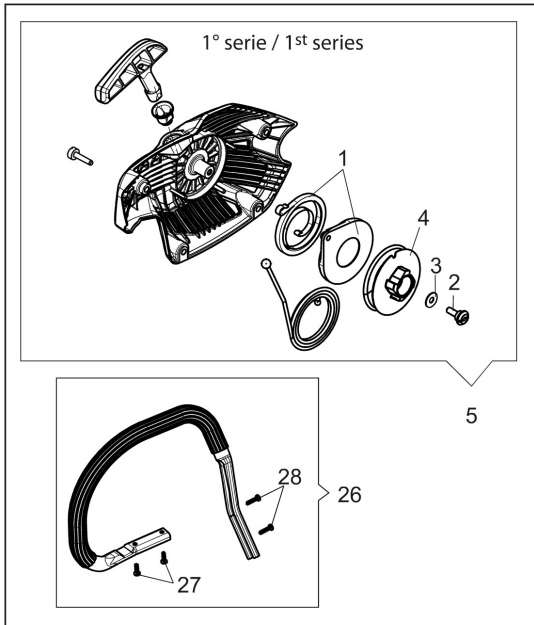

## изображение Engine

Ref.Nu	Qty	Part number	Description	Validity from	Validity till	Notes	Bulletin
1	1	50310061R	Gasket				
2	2	50310060R	Screw				
3	1	50312008R	Muffler assy				
4	4	3801051R	Screw				
5	1	3055104R	Spark plug				
6	1	50310076R	Gasket				
7	2	50310163R	Piston ring Ø45				
8	2	50310115R	Ring				
9	1	50312025R	Piston assy				
10	1	50310258A	Complete cylinder				
11	1	50310259	Set roller cage and washer				
12	1	50310118R	Key				
13	1	50310153R	Crankshaft				

## изображение Chain cover and clutch

Ref.Nu	Qty	Part number	Description	Validity from	Validity till	Notes	Bulletin
1	1	50310017AR	Guard				
2	1	50310027R	Brake band				
3	1	50310263	Chain tensioner screw kit				
4	1	50310011AR	Plate				
5	1	50312003R	Chain cover assy				
6	1	50310004R	Clutch				
7	1	50310073R	Washer				
8	1	50310005R	Clutch drum			.325	
8	1	50310193R	Clutch drum			3/8	
9	1	3037041R	Thrust bearing				
10	2	50010148R	Nut				
11	1	50320032	Labels kit				