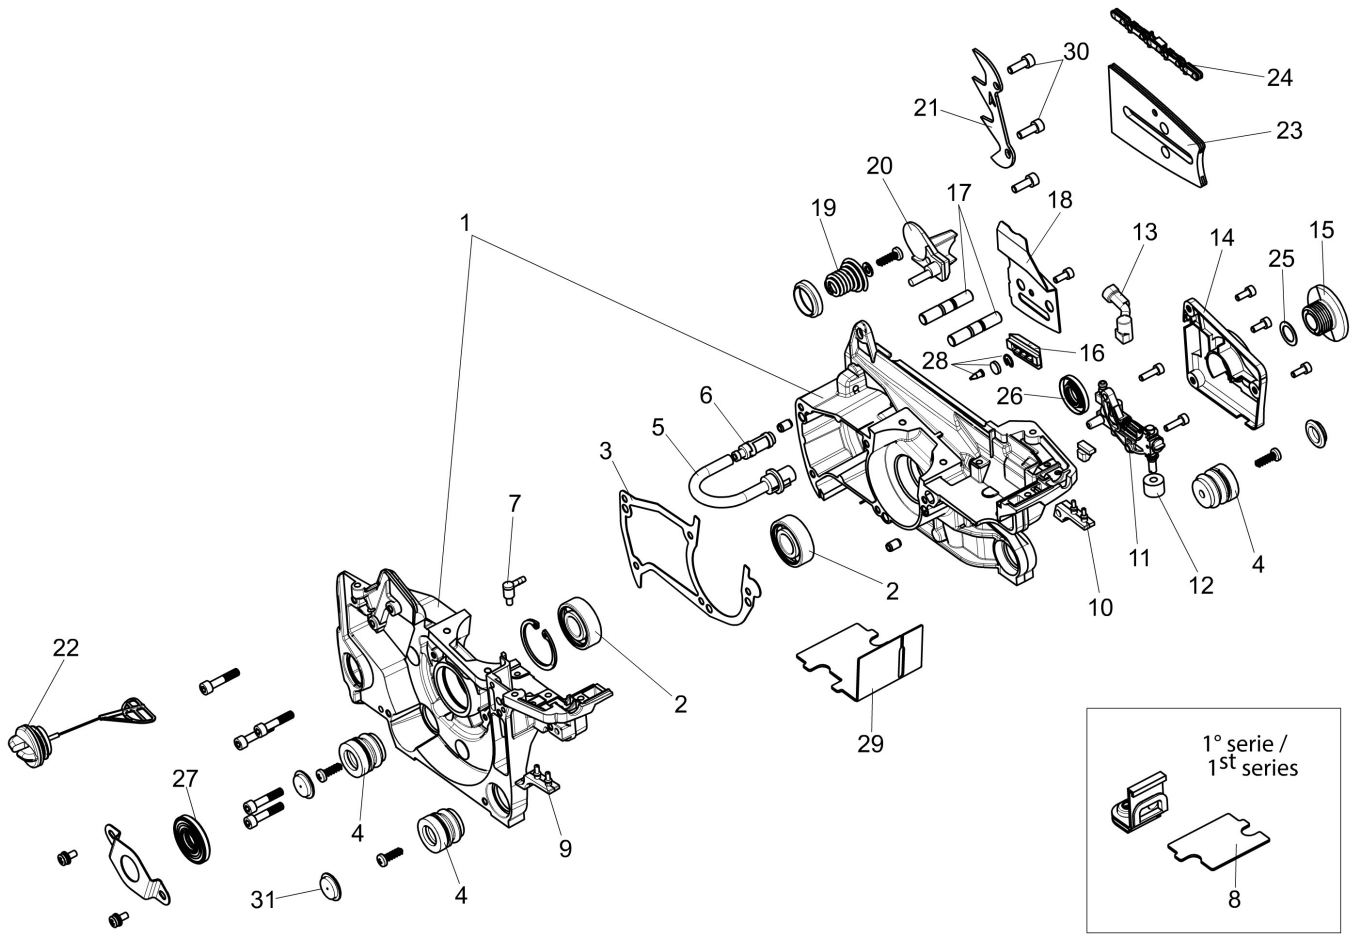

## изображение Chain cover and clutch

Ref.Nu	Qty	Part number	Description	Validity from	Validity till	Notes	Bulletin
1	1	50310017AR	Guard				
2	1	50310027R	Brake band				
3	1	50310263	Chain tensioner screw kit				
4	1	50310011AR	Plate				
5	1	50312003R	Chain cover assy				
6	1	50310004R	Clutch				
7	1	50310073R	Washer				
8	1	50310005R	Clutch drum			.325	
8	1	50310193R	Clutch drum			3/8	
9	1	3037041R	Thrust bearing				
10	2	50010148R	Nut				
11	1	50320032	Labels kit				

## изображение Crankcase

Ref.Nu	Qty	Part number	Description	Validity from	Validity till	Notes	Bulletin
1	1	50312074R	Crankcase				
2	2	3034035R	Bearing				
3	1	50310109R	Gasket				
4	4	50310084R	AV-mount				
5	1	50310372R	Suction tube		SN 8390290000		BT4-164-07/20
5	1	50310372R	Suction tube	SN 8390290001			BT4-164-07/20
6	1	50310079R	Oil filter				
7	1	50310101R	Fitting				
8	1	50310321R	Gasket		SN 8098490000 - 8399240852		BT4-165-11/20
9	1	50310104R	AV-mount				
10	1	50310103R	AV-mount				
11	1	50312002R	Oil pump				
12	1	50310080R	Sponge				
13	1	50310077R	Hose				
14	1	50310071R	Oil pump cover				
15	1	50310072R	Worm gear				
16	1	50310164R	Guard				
17	2	50310112R	Stud				
18	1	50310074R	Plate				
19	1	50310085R	Spring				
20	1	50310075R	Guard				
21	1	50310142R	Spike				
22	1	50310166AR	Oil cap				
23	1	50310177R	Bar 20 - cm 51			3/8	
23	1	50310206R	Bar 18 - cm 46			.325	
23	1	50092020R	Bar 18" - 46 cm			3/8	
23	1	50310207R	Bar 20 - cm 51			.325	
24	1	30629001A	Chain .3/8" x .058" (1,5mm) - 68 links				
24	1	30629002A	Chain .3/8" x .058" (1,5mm) - 72 links				
24	1	30629027A	Chain .325" x .050" (1,3mm)				
24	1	30629008A	Chain .325" x .058" (1,5mm)				
25	1	50310169R	Washer				
26	1	3050053R	Seal ring				
27	1	3050054R	Seal ring				
28	1	50310375	Reed valve kit				
29	1	50310321R	Gasket	SN 8098490001 -			BT4-165-11/20
30	2	3891036R	Screw				
31	3	50310083R	Cap				