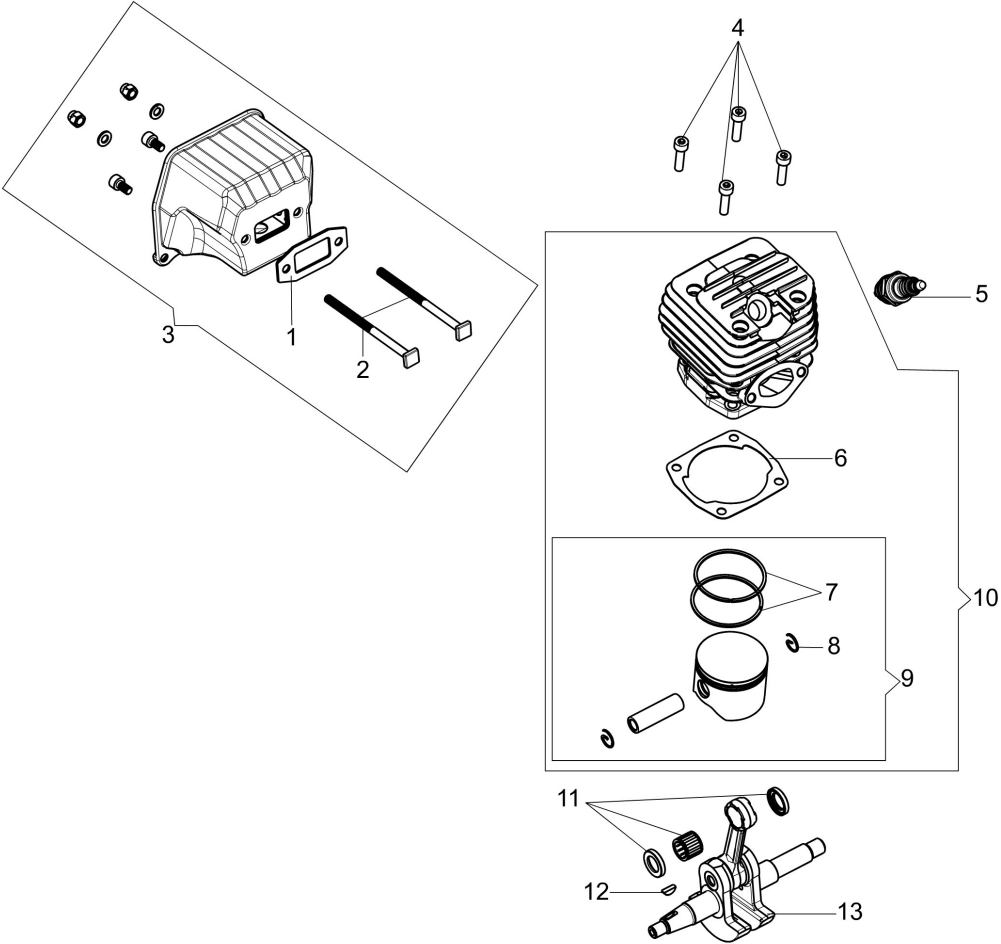

## изображение Engine

Ref.Nu	Qty	Part number	Description	Validity from	Validity till	Notes	Bulletin
1	1	50310061R	Gasket				
2	2	50310060R	Screw				
3	1	50312008R	Muffler assy				
4	4	3801051R	Screw				
5	1	3055104R	Spark plug				
6	1	50310076R	Gasket				
7	2	50310163R	Piston ring Ø45				
8	2	50310115R	Ring				
9	1	50312025R	Piston assy				
10	1	50310258A	Complete cylinder				
11	1	50310259	Set roller cage and washer				
12	1	50310118R	Key				
13	1	50310153R	Crankshaft				

## изображение Chain cover and clutch

Ref.Nu	Qty	Part number	Description	Validity from	Validity till	Notes	Bulletin
1	1	50310017AR	Guard				
2	1	50310027R	Brake band				
3	1	50310263	Chain tensioner screw kit				
4	1	50310011AR	Plate				
5	1	50312003R	Chain cover assy				
6	1	50310004R	Clutch				
7	1	50310073R	Washer				
8	1	50310005R	Clutch drum			.325	
8	1	50310193R	Clutch drum			3/8	
9	1	3037041R	Thrust bearing				
10	2	50010148R	Nut				
11	1	50320032	Labels kit				