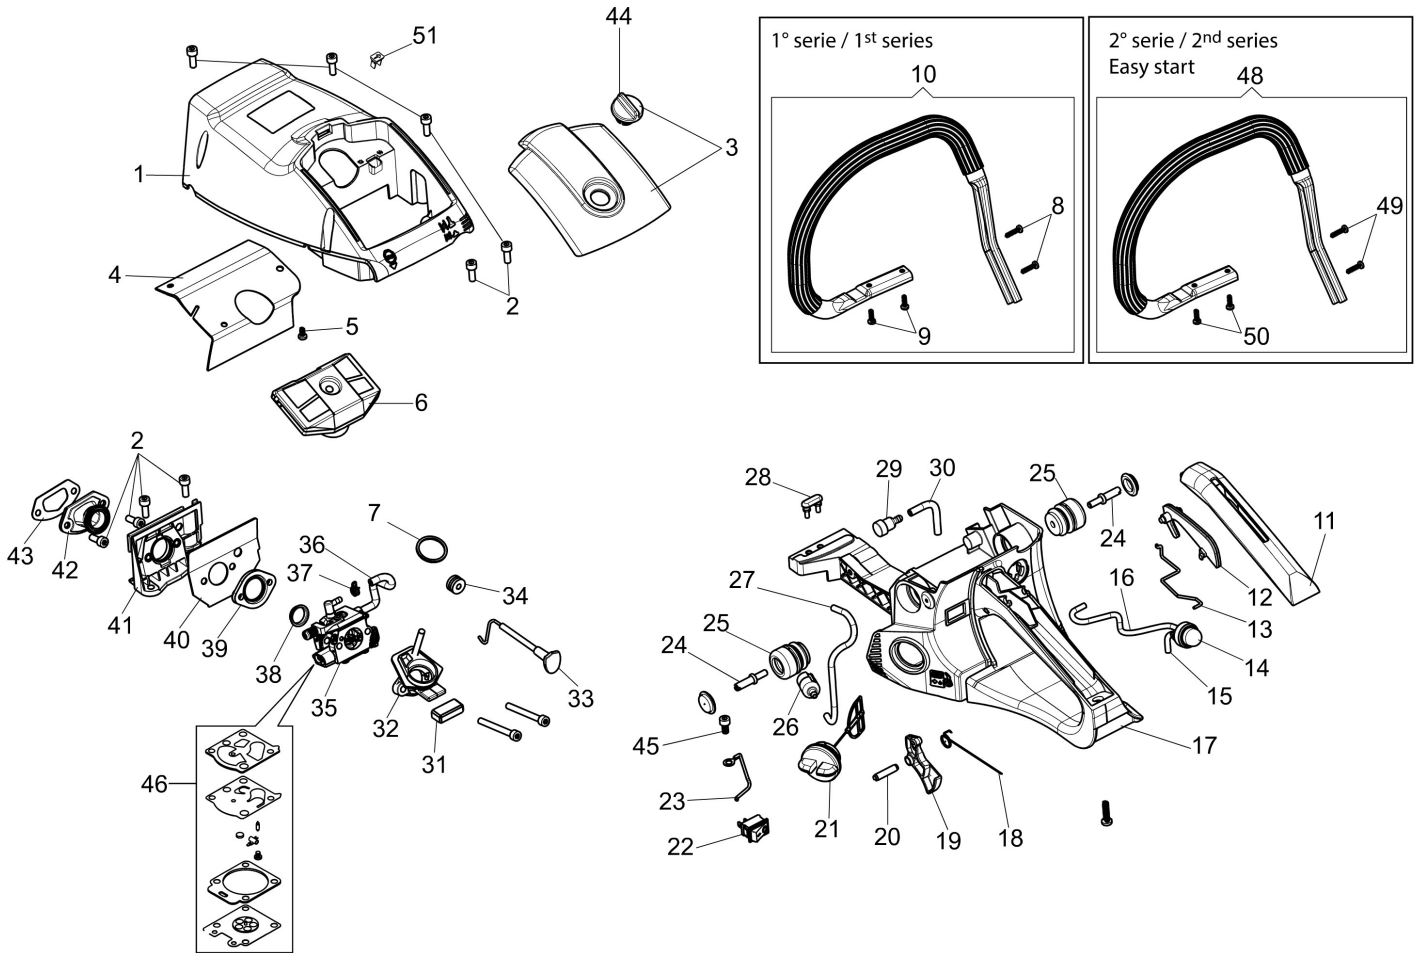

изображение Tank and air filter

Ref.Nu	Qty	Part number	Description	Validity from	Validity till	Notes	Bulletin
1	1	50310041CR	Cover				
2	9	3801083R	Screw				
3	1	50310261	Air filter cover				
4	1	50310170R	Deflector				
5	3	3960167R	Screw				
6	1	50310272AR	Air filter				
7	1	50310155R	Gasket				
8	2	3960164R	Screw				
9	2	3960165R	Screw				
10	1	50312046R	Handle				
11	1	50310089AR	Cover				
12	1	50310090AR	Lever				
13	1	50310088R	Throttle rod				
14	1	2318817R	Air purge				
15	1	50310203R	Tube				
16	1	50310202R	Tube				
17	1	50310316R	Tank assy				
18	1	50310091R	Spring				
19	1	50310092AR	Throttle lever				
20	1	3022039R	Locking sleeve				
21	1	50310165AR	Tank cap				
22	1	50310143AR	Switch				
23	1	50310144R	Cable				
24	2	50310087R	Special screw				
25	2	50310139R	AV-mount				
26	1	094600450R	Fuel filter				
27	1	50310337	Fuel line				
28	1	50310140R	AV-mount				
29	1	50310309	Breather valve kit				
30	1	50310194R	Breather fuel pipe				
31	1	50310047R	Filter support				
32	1	50310319R	Air filter support		SN 8098490000 -		BT4-165-11/20
32	1	50310319R	Air filter support	SN 8098490001 - 8399240853			BT4-165-11/20
33	1	50310042AR	Lever				
34	1	50310043R	Buffer				
35	1	2318659R	Carburetor WT-1212				
36	1	50310096R	Suction tube				
37	1	4098377R	Band				
38	1	50310050R	Ring				
39	1	50310051R	Flange				
40	1	50310052R	Gasket				
41	1	50310053R	Support				
42	1	50310008R	Manifold				
43	1	50310145R	Gasket				
44	1	50310037AR	Knob				
45	1	3801084R	Screw