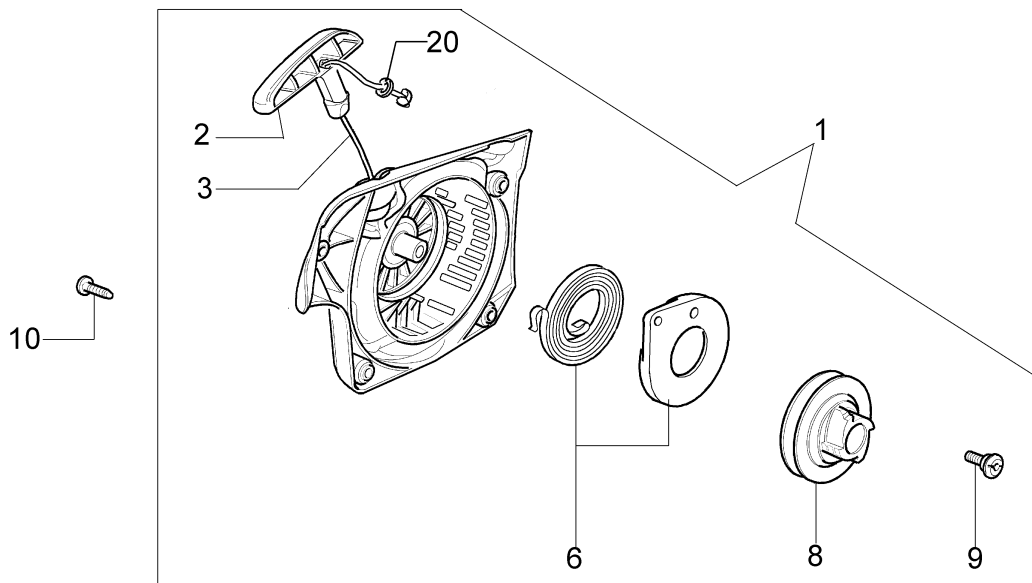

Ref.Nu	Qty	Part number	Description	Validity from	Validity till	Notes	Bulletin
1	1	50050010R	Manifold				
2	1	094600103	Band				
3	4	3891010R	Screw				
4	4	006000315R	Washer				
5	1	50230060R	Flange				
6	1	50230012R	Decompressor				
7	1	50170027R	Muffler				
8	3	3860117R	Screw				
9	2	004900061R	Ring				
10	1	50230011R	Piston pin				
11	2	50070128R	Piston ring Ø42				
12	1	50232010	Piston assy Ø42				
13	1	3050022AR	Seal ring				
14	2	094000006R	Bearing				
15	1	3050024AR	Seal ring				
16	2	50110043AR	Spacer				
17	1	50110044R	Thrust bearing				
18	1	50230082R	Crankshaft				
19	1	50050016R	Cover				
20	4	3801047	Screw				
21	1	50232020R	Short block				
22	1	50170031R	Gasket				
23	1	50232023	Complete cylinder Ø42				
24	1	3055120	Spark plug				

Ref.Nu	Qty	Part number	Description	Validity from	Validity till	Notes	Bulletin
1	1	50170039R	Chain cover assy				
2	1	50170040R	Guard				
3	1	095000219AR	Spring				
4	1	50010088AR	Spring				
5	2	3960070AR	Screw				
6	1	50050125R	Plate				
7	1	50050039R	Brake band				
8	1	097000146	Lever				
9	1	50050064R	Pin				
10	1	004000352	Washer				
11	2	50010148R	Nut				
12	1	094500029	Spring				
13	1	094000129AR	Clutch				
14	1	50060033A	Chain sprocket .325				
15	1	004400285	Washer				
16	1	50060008R	Worm gear .325				
17	1	50030372	Bearing				
18	1	50162017A	Chain tensioner kit				
19	1	50170044R	Cover				
20	1	097000106R	Plug				
21	1	50050066	Plug				
22	1	3026003	Ring				