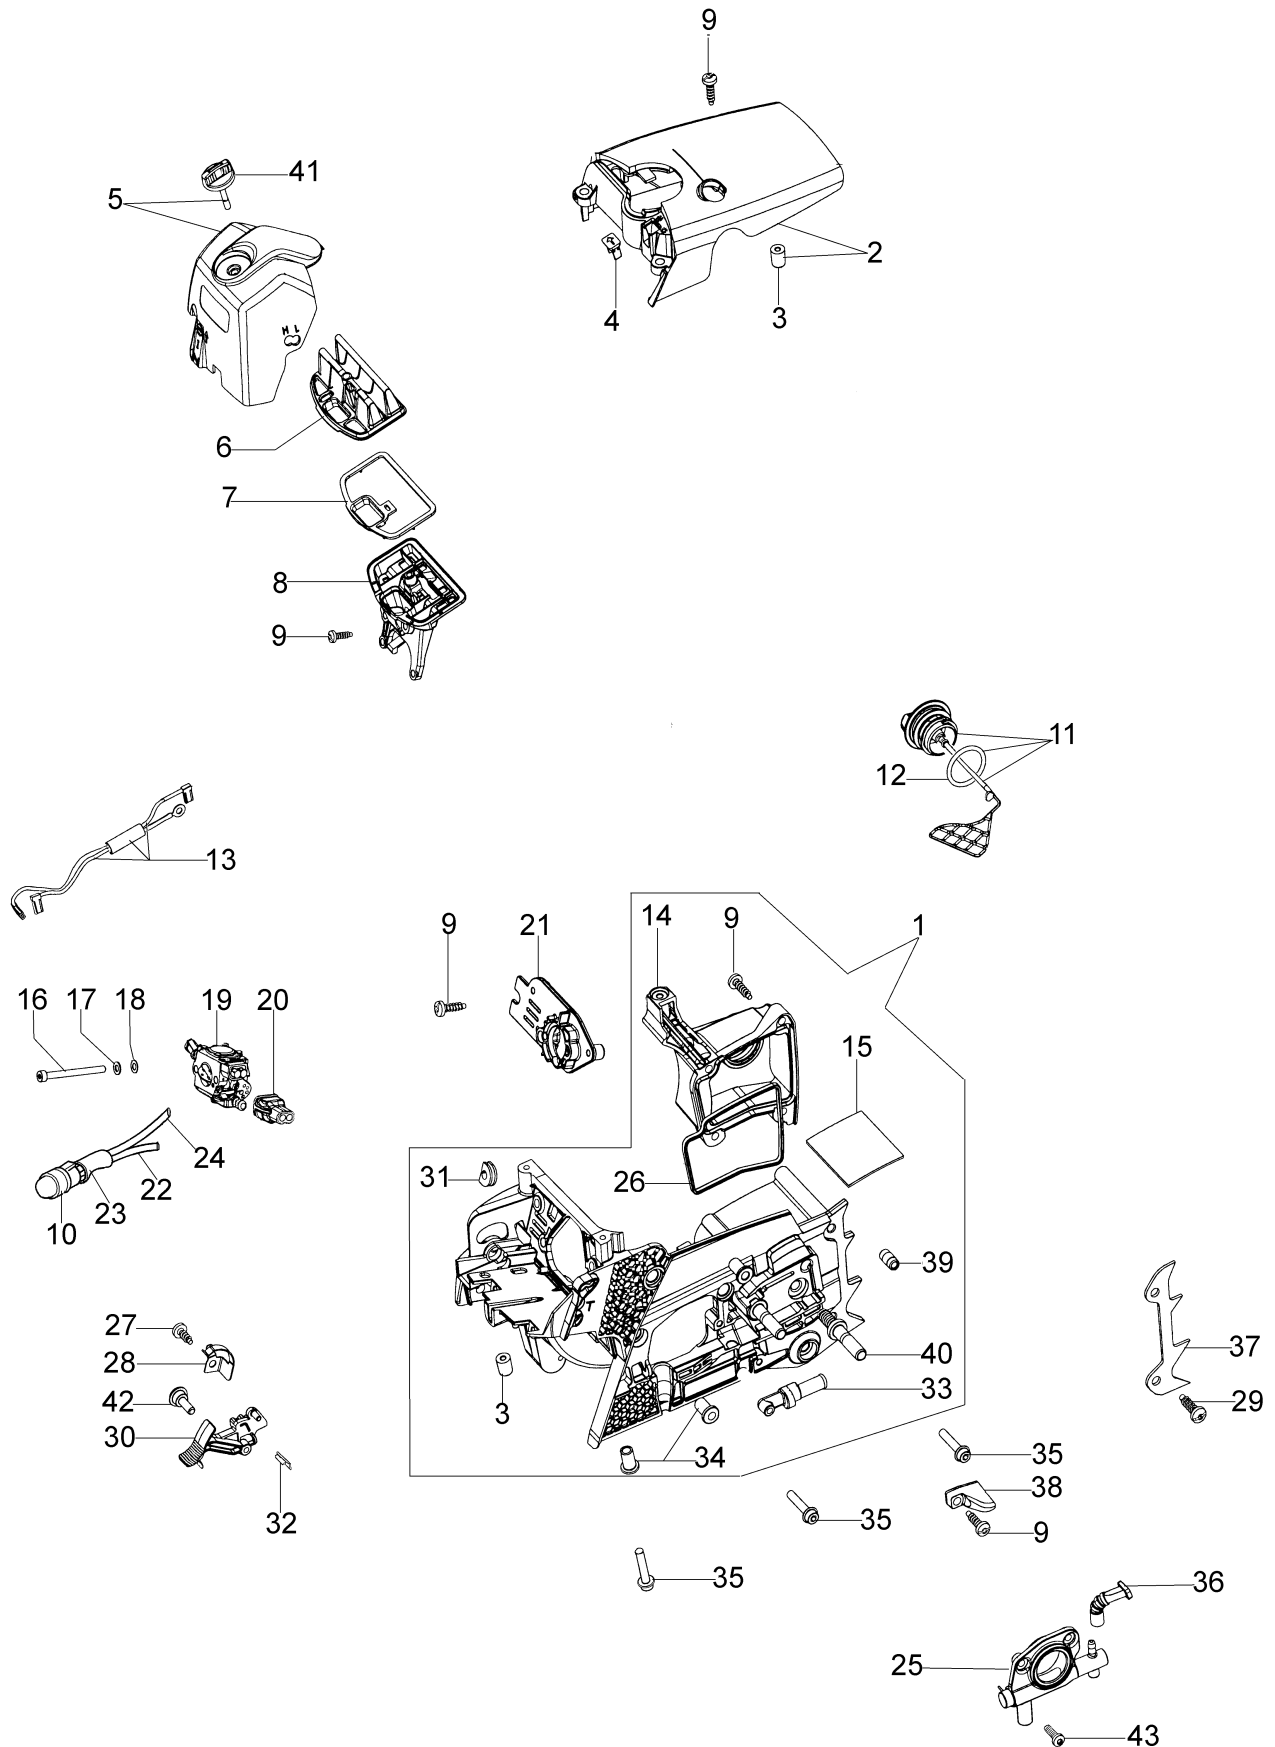

Ref.Nu	Qty	Part number	Description	Validity from	Validity till	Notes	Bulletin
1	1	50050010R	Manifold				
2	1	094600103	Band				
3	4	3891010R	Screw				
4	4	006000315R	Washer				
5	1	50230060R	Flange				
6	1	50230012R	Decompressor				
7	1	50170027R	Muffler				
8	3	3860117R	Screw				
9	2	004900061R	Ring				
10	1	50230011R	Piston pin				
11	2	50070128R	Piston ring Ø42				
12	1	50232010	Piston assy Ø42				
13	1	3050022AR	Seal ring				
14	2	094000006R	Bearing				
15	1	3050024AR	Seal ring				
16	2	50110043AR	Spacer				
17	1	50110044R	Thrust bearing				
18	1	50230082R	Crankshaft				
19	1	50050016R	Cover				
20	4	3801047	Screw				
21	1	50232020R	Short block				
22	1	50170031R	Gasket				
23	1	50232023	Complete cylinder Ø42				
24	1	3055120	Spark plug				

Ref.Nu	Qty	Part number	Description	Validity from	Validity till	Notes	Bulletin
1	1	50230019R	Starter assy				
2	1	50170017R	Starter handle				
3	1	50070123R	Starter rope				
4	1	005000361	Washer				
5	1	3833080	Washer				
6	1	50050073R	Spring				
7	1	004000142	Nut				
8	1	50230045R	Pulley				
9	1	50160024	Screw				
10	4	3960115R	Screw				
11	2	3960075	Screw				
12	2	006000315R	Washer				
13	2	3916004R	Washer				
14	1	50170144CR	Ignition coil				
15	1	50170090R	Cable				
16	1	50072029	Pawl				
17	1	50170015R	Flywheel				
18	1	50050127	Spring				
19	1	50050126	Spark plug cap				
20	1	006000829	Washer				
21	1	50232013	Labels kit				
22	1	2304017	Wrench 13x16				