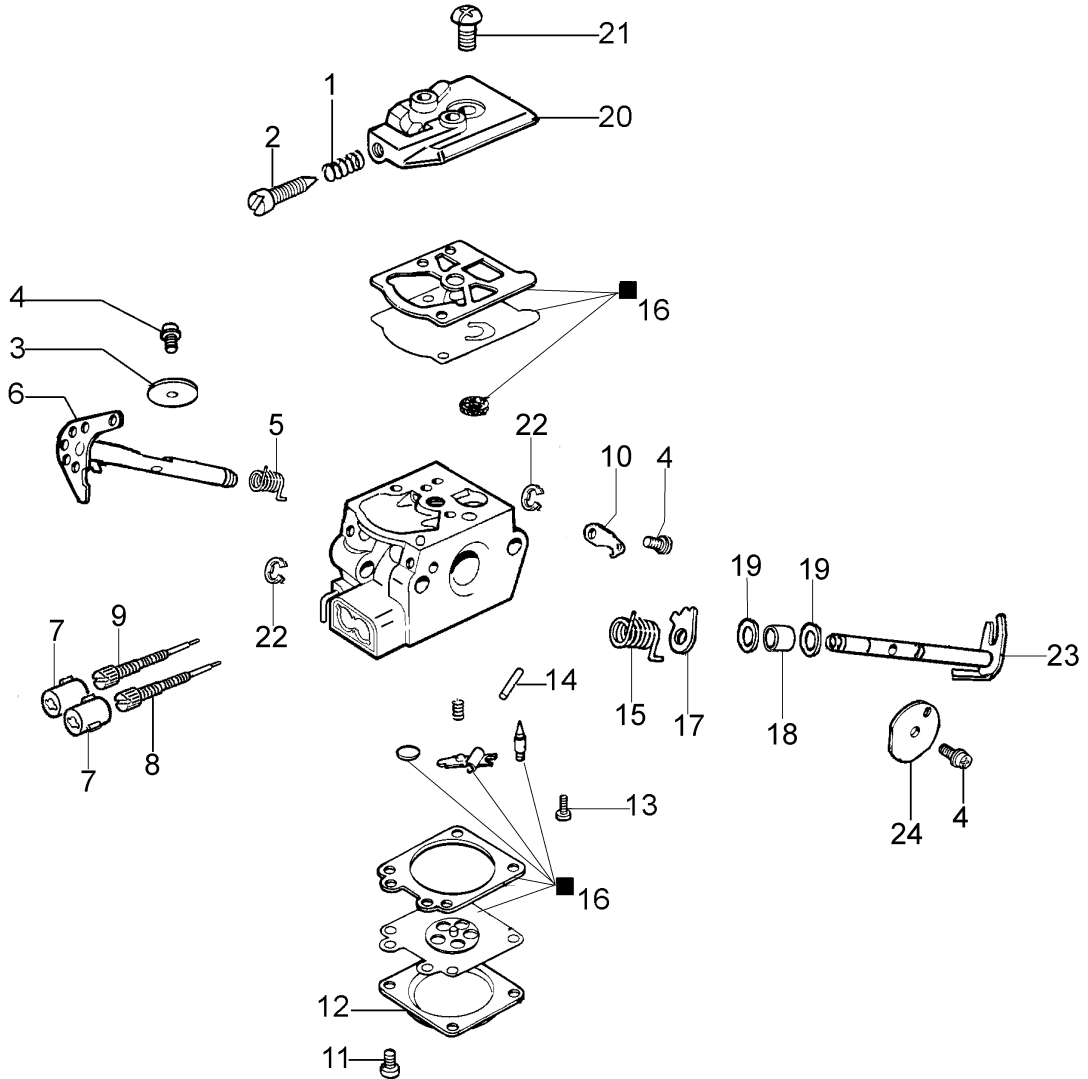

Ref.Nu	Qty	Part number	Description	Validity from	Validity till	Notes	Bulletin
1	1	50230019R	Starter assy				
2	1	50170017R	Starter handle				
3	1	50070123R	Starter rope				
4	1	005000361	Washer				
5	1	3833080	Washer				
6	1	50050073R	Spring				
7	1	004000142	Nut				
8	1	50230045R	Pulley				
9	1	50160024	Screw				
10	4	3960115R	Screw				
11	2	3960075	Screw				
12	2	006000315R	Washer				
13	2	3916004R	Washer				
14	1	50170144CR	Ignition coil				
15	1	50170090R	Cable				
16	1	50072029	Pawl				
17	1	50170015R	Flywheel				
18	1	50050127	Spring				
19	1	50050126	Spark plug cap				
20	1	006000829	Washer				
21	1	50232013	Labels kit				
22	1	2304017	Wrench 13x16				

Ref.Nu	Qty	Part number	Description	Validity from	Validity till	Notes	Bulletin
1	1	50170039R	Chain cover assy				
2	1	50170040R	Guard				
3	1	095000219AR	Spring				
4	1	50010088AR	Spring				
5	2	3960070AR	Screw				
6	1	50050125R	Plate				
7	1	50050039R	Brake band				
8	1	097000146	Lever				
9	1	50050064R	Pin				
10	1	004000352	Washer				
11	2	50010148R	Nut				
12	1	094500029	Spring				
13	1	094000129AR	Clutch				
14	1	50060033A	Chain sprocket .325				
15	1	004400285	Washer				
16	1	50060008R	Worm gear .325				
17	1	50030372	Bearing				
18	1	50162017A	Chain tensioner kit				
19	1	50170044R	Cover				
20	1	097000106R	Plug				
21	1	50050066	Plug				
22	1	3026003	Ring				