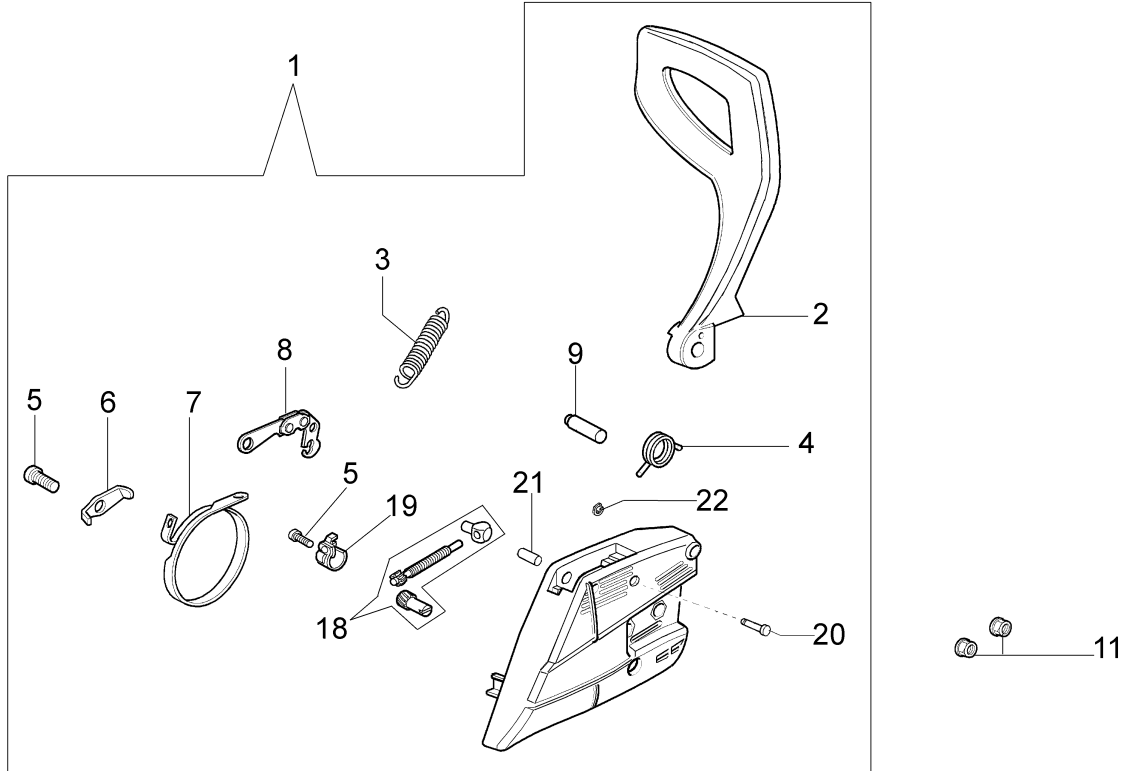

Ref.Nu	Qty	Part number	Description	Validity from	Validity till	Notes	Bulletin
1	1	50050010R	Manifold				
2	1	094600103	Band				
3	4	3891010R	Screw				
4	4	006000315R	Washer				
5	1	50230060R	Flange				
6	1	50230012R	Decompressor				
7	1	50170027R	Muffler				
8	3	3860117R	Screw				
9	2	004900061R	Ring				
10	1	50230011R	Piston pin				
11	2	50070128R	Piston ring Ø42				
12	1	50232010	Piston assy Ø42				
13	1	3050022AR	Seal ring				
14	2	094000006R	Bearing				
15	1	3050024AR	Seal ring				
16	2	50110043AR	Spacer				
17	1	50110044R	Thrust bearing				
18	1	50230082R	Crankshaft				
19	1	50050016R	Cover				
20	4	3801047	Screw				
21	1	50232020R	Short block				
22	1	50170031R	Gasket				
23	1	50232023	Complete cylinder Ø42				
24	1	3055120	Spark plug				

Ref.Nu	Qty	Part number	Description	Validity from	Validity till	Notes	Bulletin
1	1	50170039R	Chain cover assy				
2	1	50170040R	Guard				
3	1	095000219AR	Spring				
4	1	50010088AR	Spring				
5	2	3960070AR	Screw				
6	1	50050125R	Plate				
7	1	50050039R	Brake band				
8	1	097000146	Lever				
9	1	50050064R	Pin				
10	1	004000352	Washer				
11	2	50010148R	Nut				
12	1	094500029	Spring				
13	1	094000129AR	Clutch				
14	1	50060033A	Chain sprocket .325				
15	1	004400285	Washer				
16	1	50060008R	Worm gear .325				
17	1	50030372	Bearing				
18	1	50162017A	Chain tensioner kit				
19	1	50170044R	Cover				
20	1	097000106R	Plug				
21	1	50050066	Plug				
22	1	3026003	Ring				