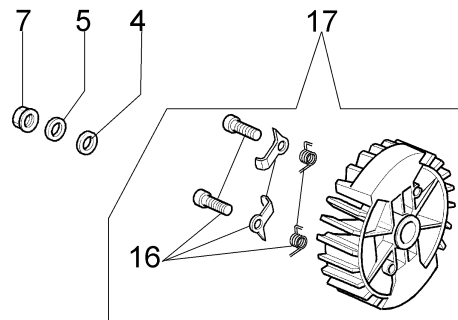

Ref.Nu	Qty	Part number	Description	Validity from	Validity till	Notes	Bulletin
1	1	50050010R	Manifold				
2	1	094600103	Band				
3	4	3891010R	Screw				
4	4	006000315R	Washer				
5	1	50230060R	Flange				
6	1	50230012R	Decompressor				
7	1	50170027R	Muffler				
8	3	3860117R	Screw				
9	2	004900061R	Ring				
10	1	50230011R	Piston pin				
11	2	50070128R	Piston ring Ø42				
12	1	50232010	Piston assy Ø42				
13	1	3050022AR	Seal ring				
14	2	094000006R	Bearing				
15	1	3050024AR	Seal ring				
16	2	50110043AR	Spacer				
17	1	50110044R	Thrust bearing				
18	1	50230082R	Crankshaft				
19	1	50050016R	Cover				
20	4	3801047	Screw				
21	1	50232020R	Short block				
22	1	50170031R	Gasket				
23	1	50232023	Complete cylinder Ø42				
24	1	3055120	Spark plug				

Ref.Nu	Qty	Part number	Description	Validity from	Validity till	Notes	Bulletin
1	1	50170039R	Chain cover assy				
2	1	50170040R	Guard				
3	1	095000219AR	Spring				
4	1	50010088AR	Spring				
5	2	3960070AR	Screw				
6	1	50050125R	Plate				
7	1	50050039R	Brake band				
8	1	097000146	Lever				
9	1	50050064R	Pin				
10	1	004000352	Washer				
11	2	50010148R	Nut				
12	1	094500029	Spring				
13	1	094000129AR	Clutch				
14	1	50060033A	Chain sprocket .325				
15	1	004400285	Washer				
16	1	50060008R	Worm gear .325				
17	1	50030372	Bearing				
18	1	50162017A	Chain tensioner kit				
19	1	50170044R	Cover				
20	1	097000106R	Plug				
21	1	50050066	Plug				
22	1	3026003	Ring				