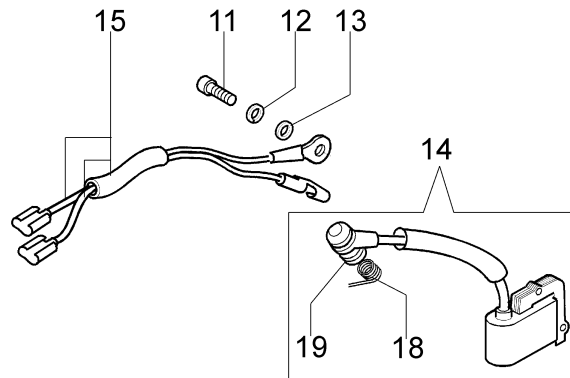

Ref.Nu	Qty	Part number	Description	Validity from	Validity till	Notes	Bulletin
1	1	50050010R	Manifold				
2	1	094600103	Band				
3	4	3891010R	Screw				
4	4	006000315R	Washer				
5	1	50230060R	Flange				
6	1	50230012R	Decompressor				
7	1	50170027R	Muffler				
8	3	3860117R	Screw				
9	2	004900061R	Ring				
10	1	50230011R	Piston pin				
11	2	50070128R	Piston ring Ø42				
12	1	50232010	Piston assy Ø42				
13	1	3050022AR	Seal ring				
14	2	094000006R	Bearing				
15	1	3050024AR	Seal ring				
16	2	50110043AR	Spacer				
17	1	50110044R	Thrust bearing				
18	1	50230082R	Crankshaft				
19	1	50050016R	Cover				
20	4	3801047	Screw				
21	1	50232020R	Short block				
22	1	50170031R	Gasket				
23	1	50232023	Complete cylinder Ø42				
24	1	3055120	Spark plug				

Ref.Nu	Qty	Part number	Description	Validity from	Validity till	Notes	Bulletin
1	1	50170039R	Chain cover assy				
2	1	50170040R	Guard				
3	1	095000219AR	Spring				
4	1	50010088AR	Spring				
5	2	3960070AR	Screw				
6	1	50050125R	Plate				
7	1	50050039R	Brake band				
8	1	097000146	Lever				
9	1	50050064R	Pin				
10	1	004000352	Washer				
11	2	50010148R	Nut				
12	1	094500029	Spring				
13	1	094000129AR	Clutch				
14	1	50060033A	Chain sprocket .325				
15	1	004400285	Washer				
16	1	50060008R	Worm gear .325				
17	1	50030372	Bearing				
18	1	50162017A	Chain tensioner kit				
19	1	50170044R	Cover				
20	1	097000106R	Plug				
21	1	50050066	Plug				
22	1	3026003	Ring				