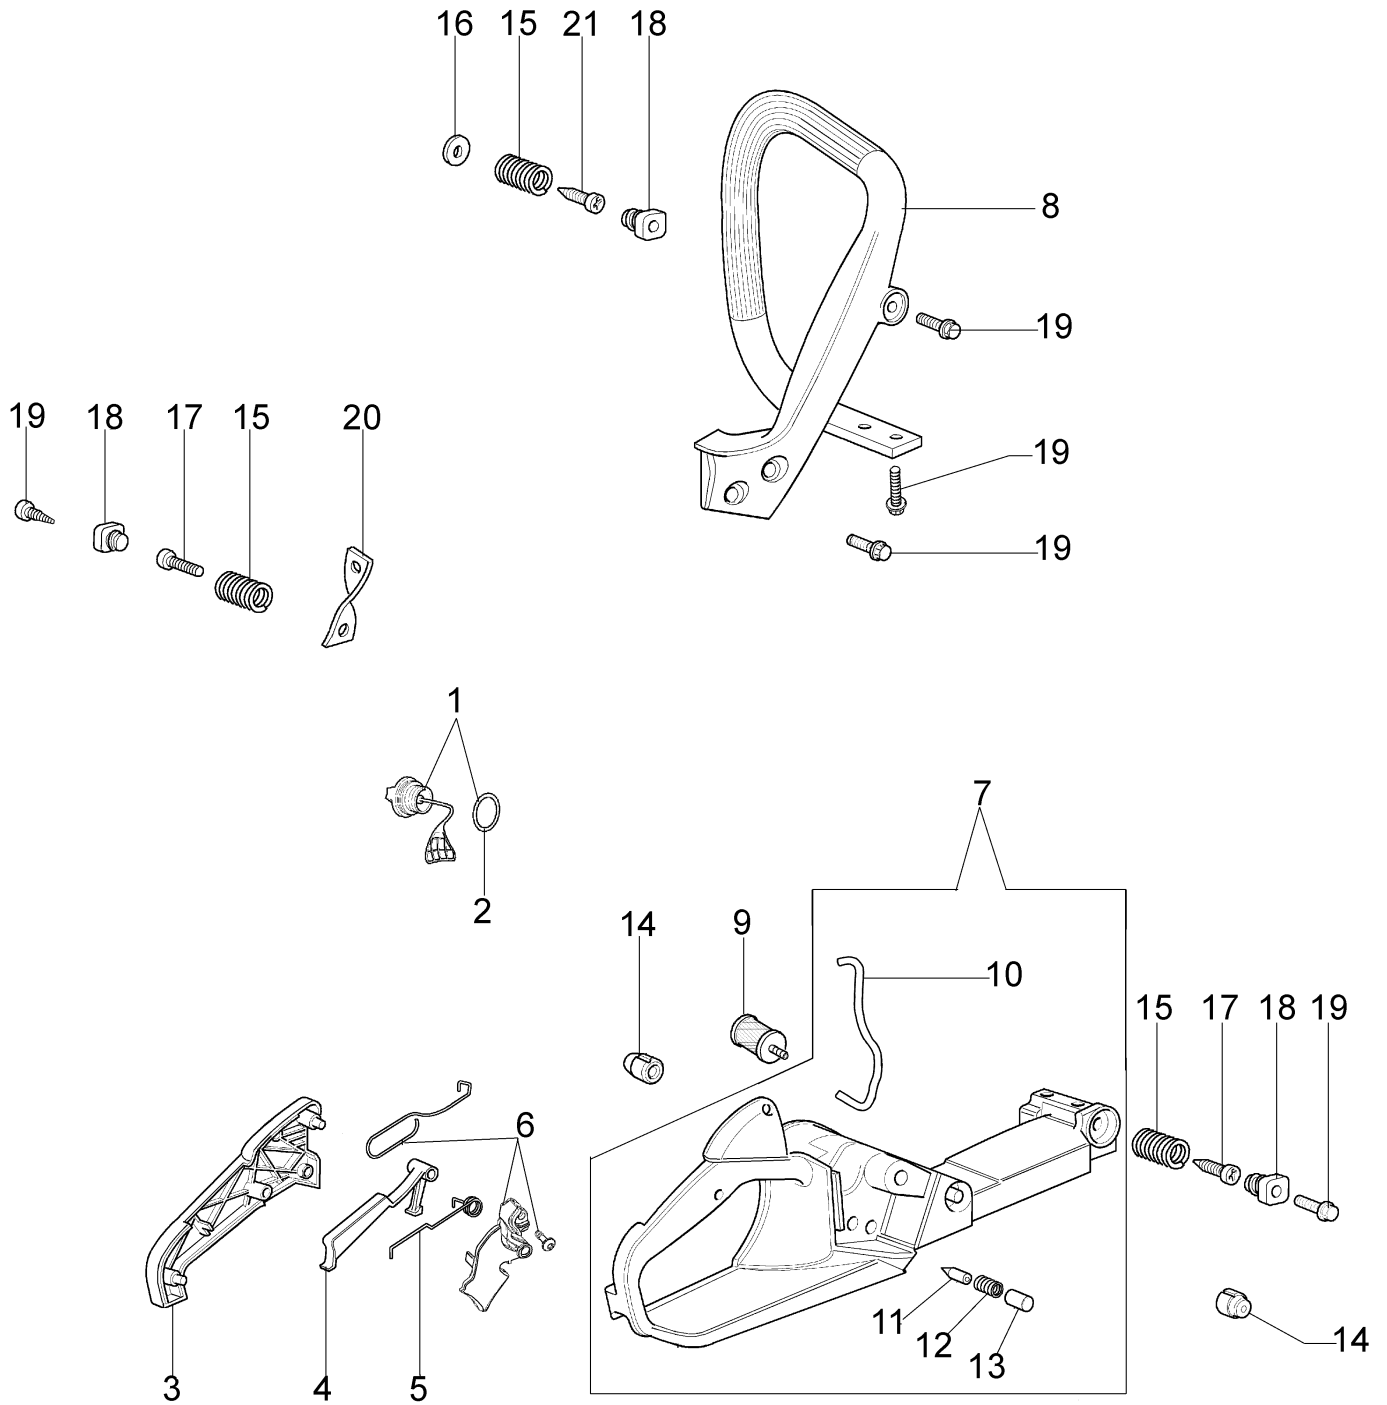

Ref.Nu	Qty	Part number	Description	Validity from	Validity till	Notes	Bulletin
1	1	50232016R	Crankcase				
2	1	50232006AR	Cover				
3	2	50070126R	Spacer				
4	1	50170032R	Deflector				
5	1	50232008	Air filter cover				
6	1	50230036R	Air filter				
7	1	50230038R	Gasket				
8	1	50230068R	Filter support				
9	8	3960115R	Screw				
10	1	2318817R	Air purge				
11	1	50052005R	Tank cap				
12	1	3049047R	O-ring				
13	1	50170090R	Cable				
14	1	50230009R	Cover				
15	1	50170033R	Guard				
16	2	3891066R	Screw				
17	2	3916005R	Washer				
18	2	3833073R	Washer				
19	1	2318755DR	Carburetor WT-780F				
20	1	50170150R	Screw guide				
21	1	50230061AR	Support				
22	1	50060014R	Tube				
23	1	50170121R	Sheath				
24	1	50170224R	Tube				
25	1	50170051AR	Oil pump				
26	1	50210004R	Gasket				
27	1	3960070AR	Screw				
28	1	50170061R	Spring				
29	2	3960099R	Screw				
30	1	50170060AR	Lever				
31	1	005000347A	Grommet				
32	1	50170062R	Plate				
33	1	50170149R	Oil filter				
34	5	50050067	Spacer				
35	5	3860097R	Screw				
36	1	50050049R	Tube				
37	1	50210002R	Spike				
38	1	094600369R	Guard				
39	1	097000229R	Breather valve				
40	2	50050052R	Stud				
41	1	50210034R	Knob				
42	1	50160024	Screw				
43	2	3960074	Screw