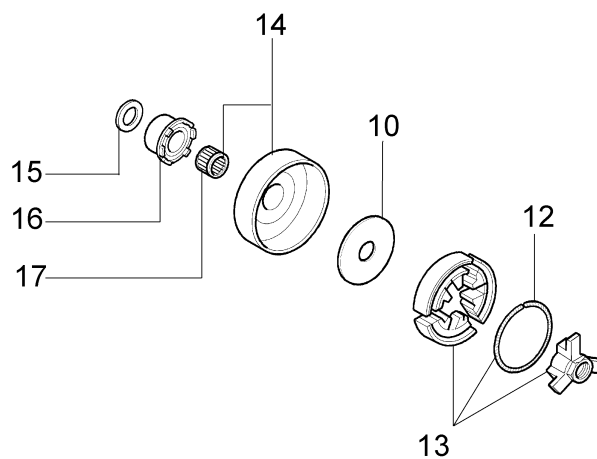

Ref.Nu	Qty	Part number	Description	Validity from	Validity till	Notes	Bulletin
1	1	50050010R	Manifold				
2	1	094600103	Band				
3	4	3891010R	Screw				
4	4	006000315R	Washer				
5	1	50230060R	Flange				
6	1	50230012R	Decompressor				
7	1	50170027R	Muffler				
8	3	3860117R	Screw				
9	2	004900061R	Ring				
10	1	50230011R	Piston pin				
11	2	50070128R	Piston ring Ø42				
12	1	50232010	Piston assy Ø42				
13	1	3050022AR	Seal ring				
14	2	094000006R	Bearing				
15	1	3050024AR	Seal ring				
16	2	50110043AR	Spacer				
17	1	50110044R	Thrust bearing				
18	1	50230082R	Crankshaft				
19	1	50050016R	Cover				
20	4	3801047	Screw				
21	1	50232020R	Short block				
22	1	50170031R	Gasket				
23	1	50232023	Complete cylinder Ø42				
24	1	3055120	Spark plug				

Ref.Nu	Qty	Part number	Description	Validity from	Validity till	Notes	Bulletin
1	1	50170039R	Chain cover assy				
2	1	50170040R	Guard				
3	1	095000219AR	Spring				
4	1	50010088AR	Spring				
5	2	3960070AR	Screw				
6	1	50050125R	Plate				
7	1	50050039R	Brake band				
8	1	097000146	Lever				
9	1	50050064R	Pin				
10	1	004000352	Washer				
11	2	50010148R	Nut				
12	1	094500029	Spring				
13	1	094000129AR	Clutch				
14	1	50060033A	Chain sprocket .325				
15	1	004400285	Washer				
16	1	50060008R	Worm gear .325				
17	1	50030372	Bearing				
18	1	50162017A	Chain tensioner kit				
19	1	50170044R	Cover				
20	1	097000106R	Plug				
21	1	50050066	Plug				
22	1	3026003	Ring				