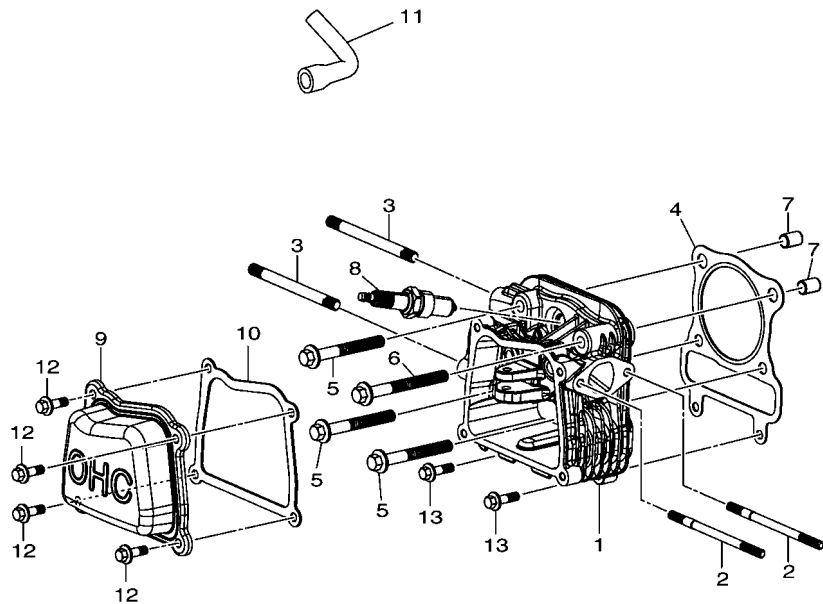

FIG. 1 CYLINDER

REF. NO.	PART NO.	DESCRIPTION	7JDB				REMARKS
1	7JD-E1111-00	HEAD, CYLINDER 1	1				
2	7JD-E1391-00	BOLT, STUD 1	2				
3	7JD-E1392-00	BOLT, STUD 2	2				
4	7JD-E1181-00	GASKET, CYLINDER HEAD 1	1				
5	7JD-E1361-00	BOLT, CYLINDER HOLDING 1	3				
6	7JD-E1362-00	BOLT, CYLINDER HOLDING 2	1				
7	7JD-E5181-20	PIN, DOWEL	2				
8	7JD-E119C-10	PLUG, SPARK	1				
9	7JD-E1191-00	COVER, CYLINDER HEAD 1	1				
10	7JD-E1193-00	GASKET, HEAD COVER 1	1				
11	7JD-E531A-00	HOSE, BREATHER 1	1				
12	7JD-RA102-00	BOLT, FLANGE	4				
13	7JD-RA102-10	BOLT, FLANGE	2				

7JDA30K-S010