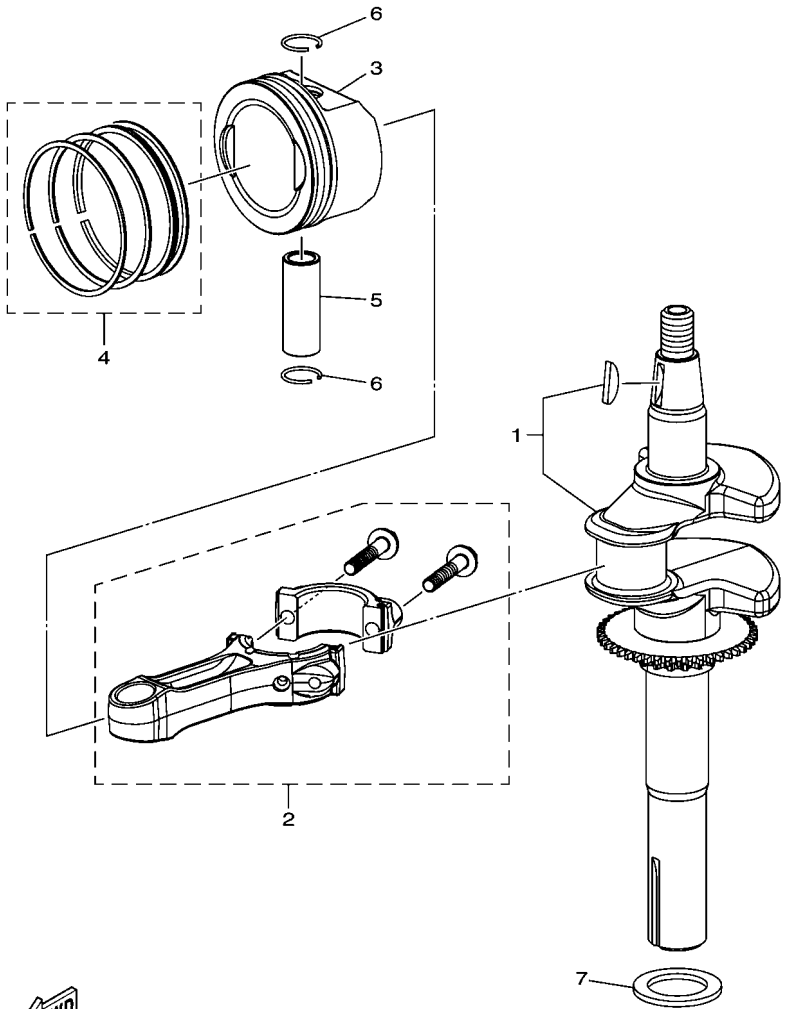

FIG. 2 CRANKSHAFT & PISTON

REF. NO.	PART NO.	DESCRIPTION	7JDB					REMARKS
1	7JD-E1411-00	CRANKSHAFT	1					
2	7JD-E1650-00	CONNECTING ROD ASSY	1					
3	7JD-E1631-00	PISTON (STD)	1					
4	7JD-E1610-00	PISTON RING SET (STD)	1					
5	7JD-E1633-00	PIN, PISTON	1					
6	7JD-E1634-00	CLIP, PISTON PIN	2					
7	7JD-RA400-00	WASHER, PLAIN	1					

7JDA305-S020