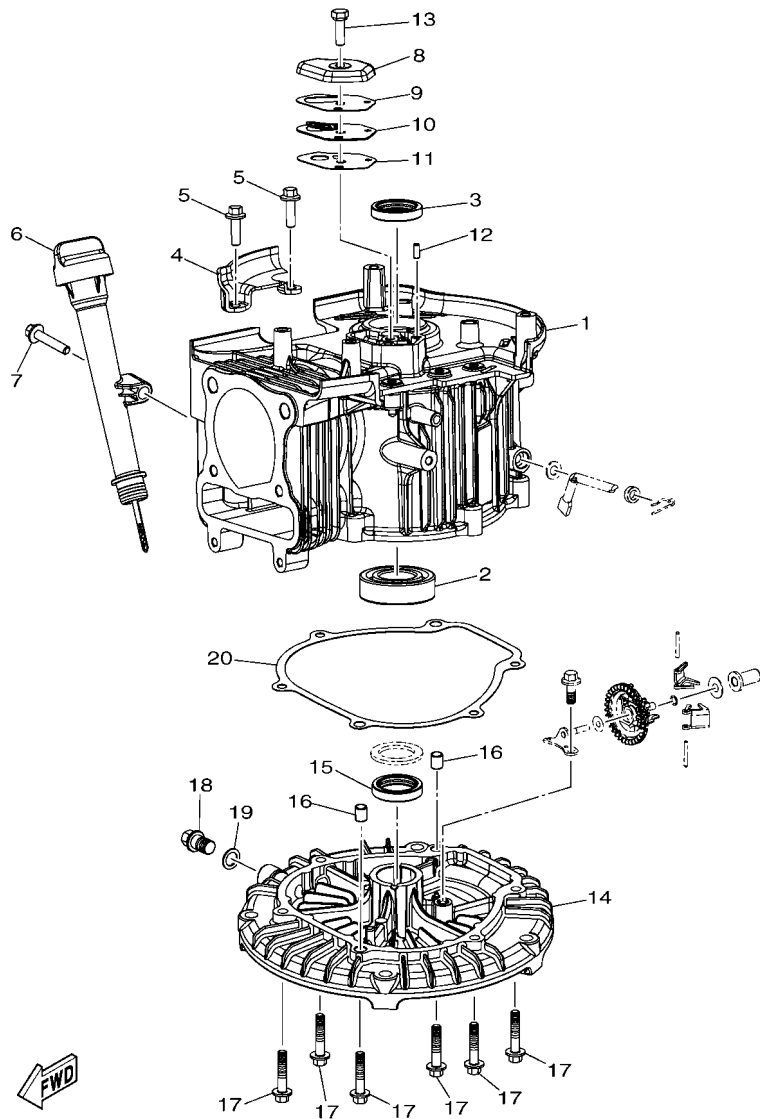

7JDB30A-T080

FIG. 8 CRANKCASE

REF. NO.	PART NO.	DESCRIPTION	7JDB				REMARKS
1	7JD-E5111-00	CRANKCASE 1	1				
2	7JD-RAG02-00	BEARING	1				
3	7JD-RAE01-10	SEAL, OIL	1				
4	7JD-E4604-00	COVER, AIR 1	1				
5	7JD-RA102-40	BOLT, FLANGE	2				
6	7JD-E5362-30	PLUG, OIL LEVEL	1				
7	7JD-RA102-60	BOLT, FLANGE	1				
8	7JD-E1168-00	COVER, BREATHER	1				
9	7JD-E5374-00	GASKET, BREATHER	1				
10	7JD-E5346-00	BREATHER 1	1				
11	7JD-E5374-10	GASKET, BREATHER	1				
12	7JD-E5181-00	PIN, DOWEL	1				
13	7JD-RA102-50	BOLT, FLANGE	1				
14	7JD-E5411-00	COVER, CRANKCASE 1	1				
15	7JD-RAE01-00	SEAL, OIL	1				
16	7JD-E5181-10	PIN, DOWEL	2				
17	7JD-RA102-60	BOLT, FLANGE	6				
18	7JD-E5363-00	PLUG, OIL	1				
19	7JD-RA400-20	WASHER, PLAIN	1				
20	7JD-E5451-00	GASKET, CRANKCASE COVER 1	1