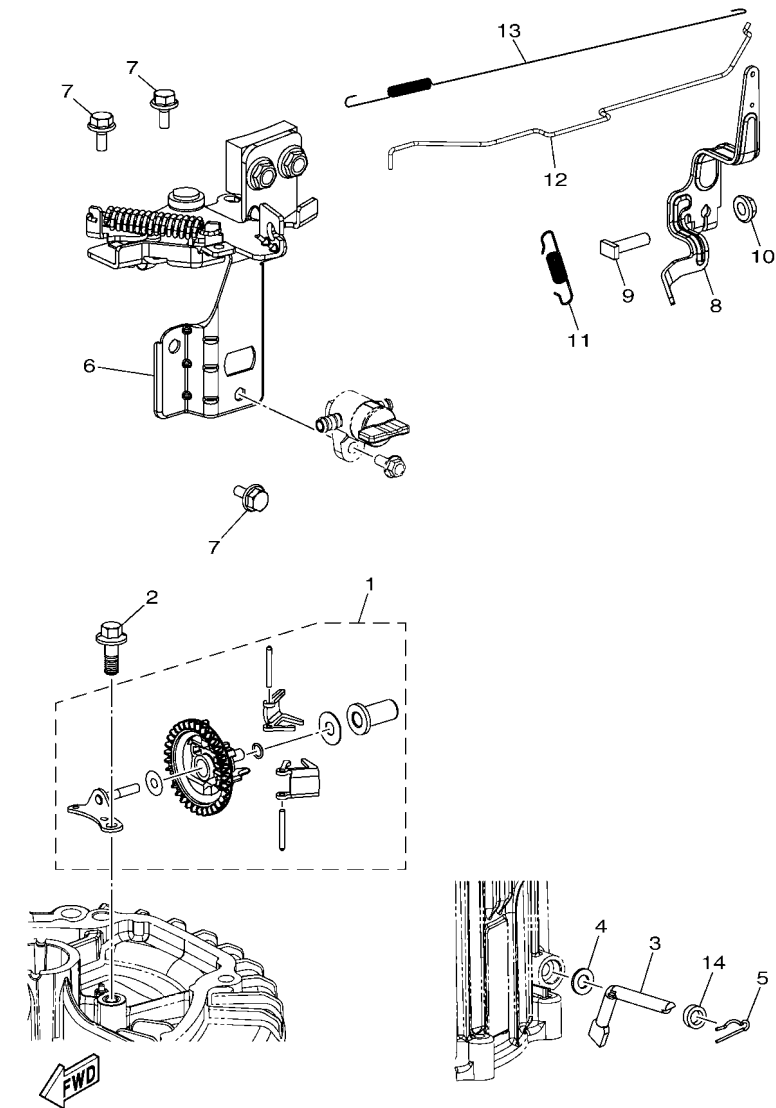

7JDA30K-S010

FIG. 2 CRANKSHAFT & PISTON

REF. NO.	PART NO.	DESCRIPTION	7JDB					REMARKS
1	7JD-E1411-00	CRANKSHAFT	1					
2	7JD-E1650-00	CONNECTING ROD ASSY	1					
3	7JD-E1631-00	PISTON (STD)	1					
4	7JD-E1610-00	PISTON RING SET (STD)	1					
5	7JD-E1633-00	PIN, PISTON	1					
6	7JD-E1634-00	CLIP, PISTON PIN	2					
7	7JD-RA400-00	WASHER, PLAIN	1					

7JDA305-S020

FIG. 3 GOVERNOR

7JDB30V-T030

REF. NO.	PART NO.	DESCRIPTION	7JDB				REMARKS
1	7JD-E1970-00	FLYWEIGHT SHAFT ASSY	1				
2	7JD-RA102-20	BOLT, FLANGE	1				
3	7JD-E1922-00	FORK, GOVERNOR	1				
4	7JD-RA400-10	WASHER, PLAIN	1				
5	7JD-E4139-00	CLIP, PIPE	1				
6	7JD-R2630-10	SPEED CONTROL ASSY	1				
7	7JD-RA102-00	BOLT, FLANGE	3				
8	7JD-E1924-00	ARM, GOVERNOR	1				
9	7JD-R4041-00	SCREW,BIND	1				
10	7JD-RA309-00	NUT	1				
11	7JD-E8226-40	SPRING, GOVERNOR	1				
12	7JD-E1928-00	ROD, LINK	1				
13	7JD-RAD01-00	SPRING, TENSION 1	1				
14	7JD-RAE01-20	SEAL, OIL	1				

FIG. 4 CAMSHAFT & VALVE

REF. NO.	PART NO.	DESCRIPTION	7JDB				REMARKS
1	7JD-E2170-00	CAMSHAFT ASSY 1	1				
2	7JD-R2483-00	CAM, SHAFT	1				
3	7JD-R1327-00	GASKET,1	1				
4	7JD-RA102-30	BOLT, FLANGE	1				
5	7JD-RA400-30	WASHER, PLAIN	1				
6	7JD-E2111-00	VALVE, INTAKE	1				
7	7JD-E2121-00	VALVE, EXHAUST	1				
8	7JD-E2117-00	RETAINER, VALVE SPRING	2				
9	7JD-E1815-00	SPRING, VALVE	2				
10	7JD-E2150-00	VALVE ROCKER ARM ASSY	1				
11	7JD-E2160-00	VALVE ROCKER ARM ASSY 2	1				
12	7JD-E2146-00	SHAFT, ROCKER	1				
13	7JD-E1456-00	CHAIN, PRIMARY	1				
14	7JD-E2231-00	GUIDE, STOPPER 1	1				
15	7JD-R2441-00	ARM, TENSIONER	1				
16	7JD-E6146-00	SPRG.,TENSIONER	1				
17	7JD-E1499-00	SHAFT, TENSIONER	1				
18	7JD-E2119-00	SEAL, VALVE STEM	1				