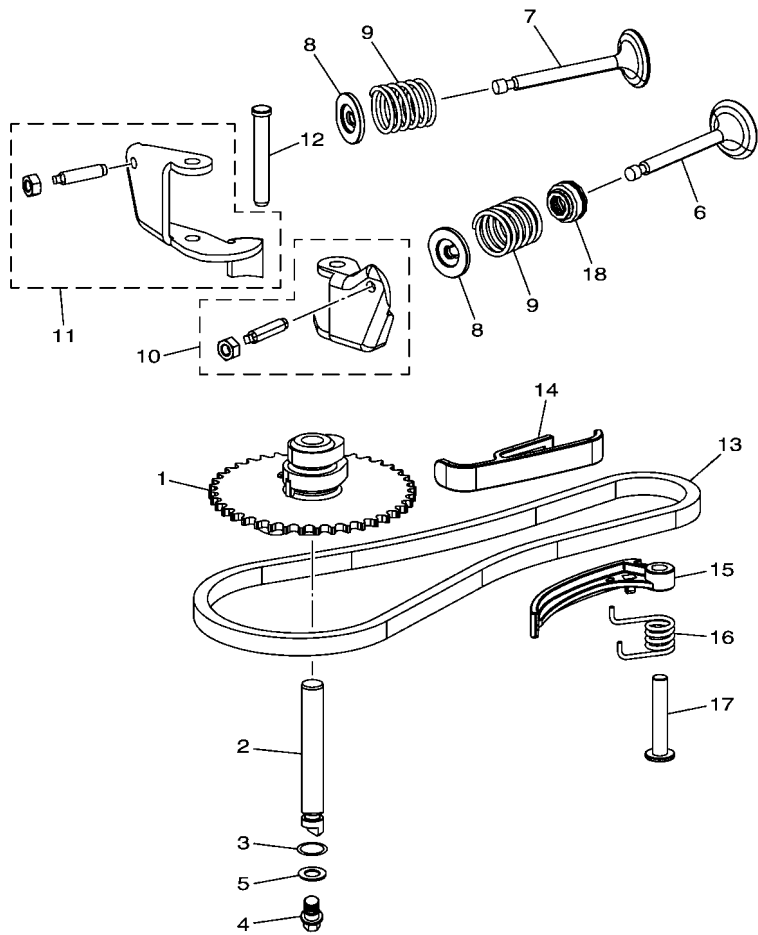

7JDA30K-S010

FIG. 2 CRANKSHAFT & PISTON

REF. NO.	PART NO.	DESCRIPTION	7JDB					REMARKS
1	7JD-E1411-00	CRANKSHAFT	1					
2	7JD-E1650-00	CONNECTING ROD ASSY	1					
3	7JD-E1631-00	PISTON (STD)	1					
4	7JD-E1610-00	PISTON RING SET (STD)	1					
5	7JD-E1633-00	PIN, PISTON	1					
6	7JD-E1634-00	CLIP, PISTON PIN	2					
7	7JD-RA400-00	WASHER, PLAIN	1					

7JDA305-S020

FIG. 3 GOVERNOR

7JDB30V-T030

REF. NO.	PART NO.	DESCRIPTION	7JDB				REMARKS
1	7JD-E1970-00	FLYWEIGHT SHAFT ASSY	1				
2	7JD-RA102-20	BOLT, FLANGE	1				
3	7JD-E1922-00	FORK, GOVERNOR	1				
4	7JD-RA400-10	WASHER, PLAIN	1				
5	7JD-E4139-00	CLIP, PIPE	1				
6	7JD-R2630-10	SPEED CONTROL ASSY	1				
7	7JD-RA102-00	BOLT, FLANGE	3				
8	7JD-E1924-00	ARM, GOVERNOR	1				
9	7JD-R4041-00	SCREW,BIND	1				
10	7JD-RA309-00	NUT	1				
11	7JD-E8226-40	SPRING, GOVERNOR	1				
12	7JD-E1928-00	ROD, LINK	1				
13	7JD-RAD01-00	SPRING, TENSION 1	1				
14	7JD-RAE01-20	SEAL, OIL	1				

FIG. 4 CAMSHAFT & VALVE

REF. NO.	PART NO.	DESCRIPTION	7JDB				REMARKS
1	7JD-E2170-00	CAMSHAFT ASSY 1	1				
2	7JD-R2483-00	CAM, SHAFT	1				
3	7JD-R1327-00	GASKET,1	1				
4	7JD-RA102-30	BOLT, FLANGE	1				
5	7JD-RA400-30	WASHER, PLAIN	1				
6	7JD-E2111-00	VALVE, INTAKE	1				
7	7JD-E2121-00	VALVE, EXHAUST	1				
8	7JD-E2117-00	RETAINER, VALVE SPRING	2				
9	7JD-E1815-00	SPRING, VALVE	2				
10	7JD-E2150-00	VALVE ROCKER ARM ASSY	1				
11	7JD-E2160-00	VALVE ROCKER ARM ASSY 2	1				
12	7JD-E2146-00	SHAFT, ROCKER	1				
13	7JD-E1456-00	CHAIN, PRIMARY	1				
14	7JD-E2231-00	GUIDE, STOPPER 1	1				
15	7JD-R2441-00	ARM, TENSIONER	1				
16	7JD-E6146-00	SPRG.,TENSIONER	1				
17	7JD-E1499-00	SHAFT, TENSIONER	1				
18	7JD-E2119-00	SEAL, VALVE STEM	1				